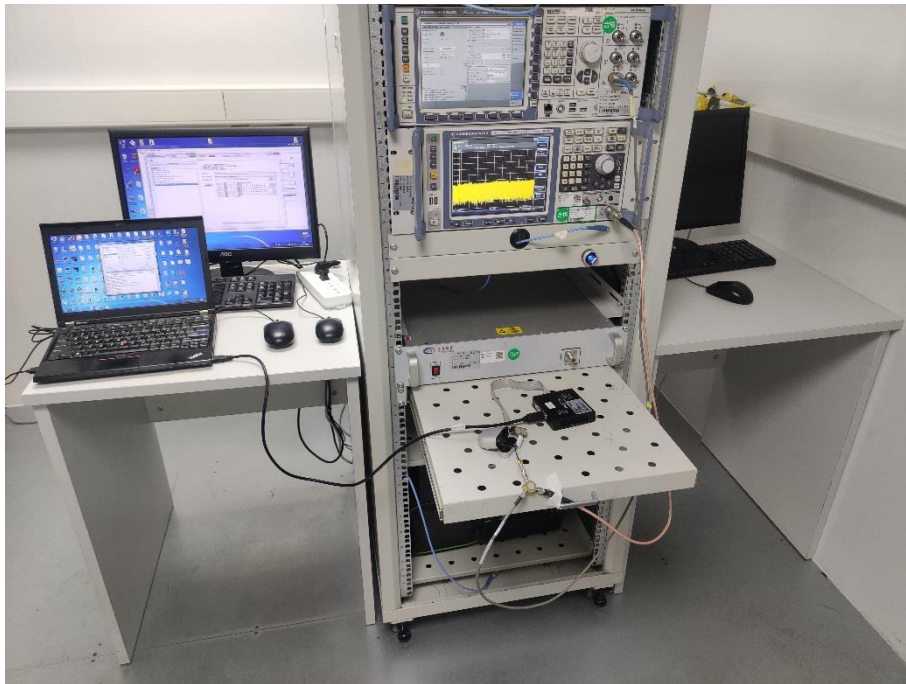

TEST SETUP PHOTOS

1 Radiated Test Photo

Below 30MHz

30MHz-1GHz

Close-up

Above 1GHz

Close-up

2 Conducted Test Photo

Conducted Test-BT3.0

Conducted Test-BLE

3 Conducted Emissions

Test Photo 1

Test Photo 2