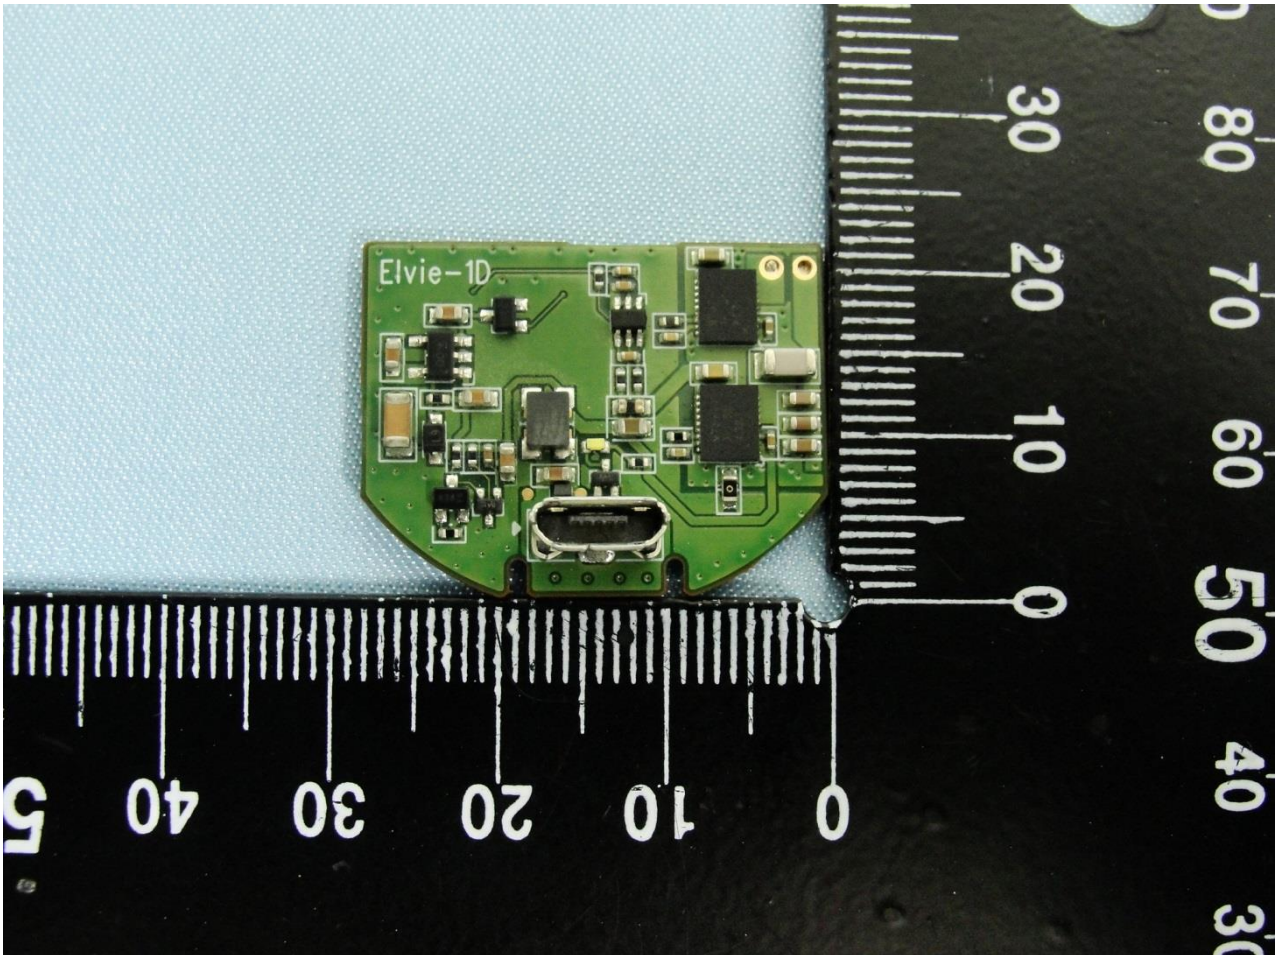

### 3. Internal Photograph of EUT

Brand Name: Chiaro / Model Name: EL02

Brand Name: Chiaro / Model Name: EL02

Brand Name: Chiaro / Model Name: EL02

Brand Name: Chiaro / Model Name: EL02

Brand Name: Chiaro / Model Name: EL02

Brand Name: Chiaro / Model Name: EL02

WPC Antenna