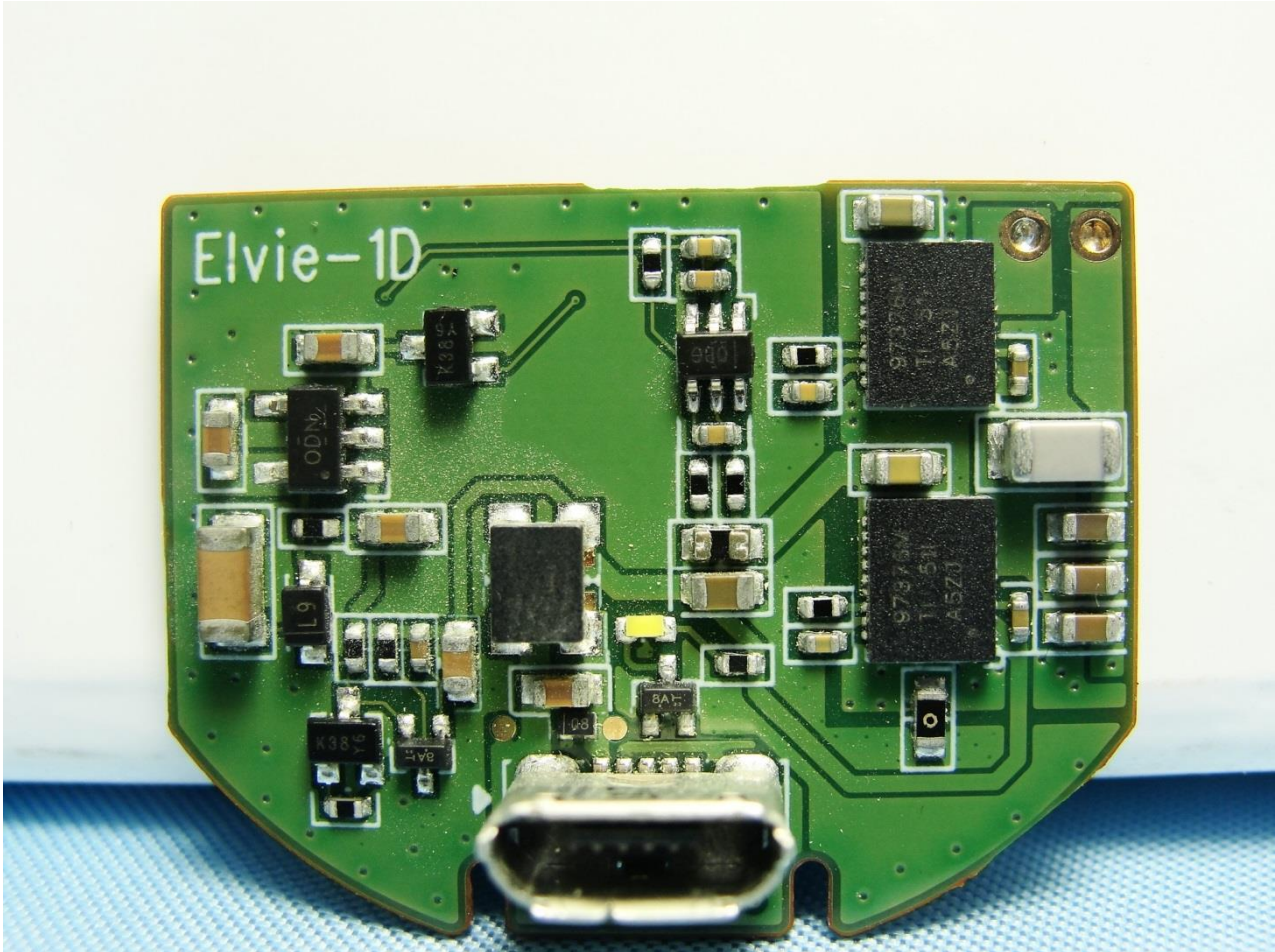

### 3. Internal Photograph of EUT

Brand Name: Chiaro / Model Name: EL02

Brand Name: Chiaro / Model Name: EL02

Brand Name: Chiaro / Model Name: EL02

Brand Name: Chiaro / Model Name: EL02

Brand Name: Chiaro / Model Name: EL02

Brand Name: Chiaro / Model Name: EL02

WPC Antenna