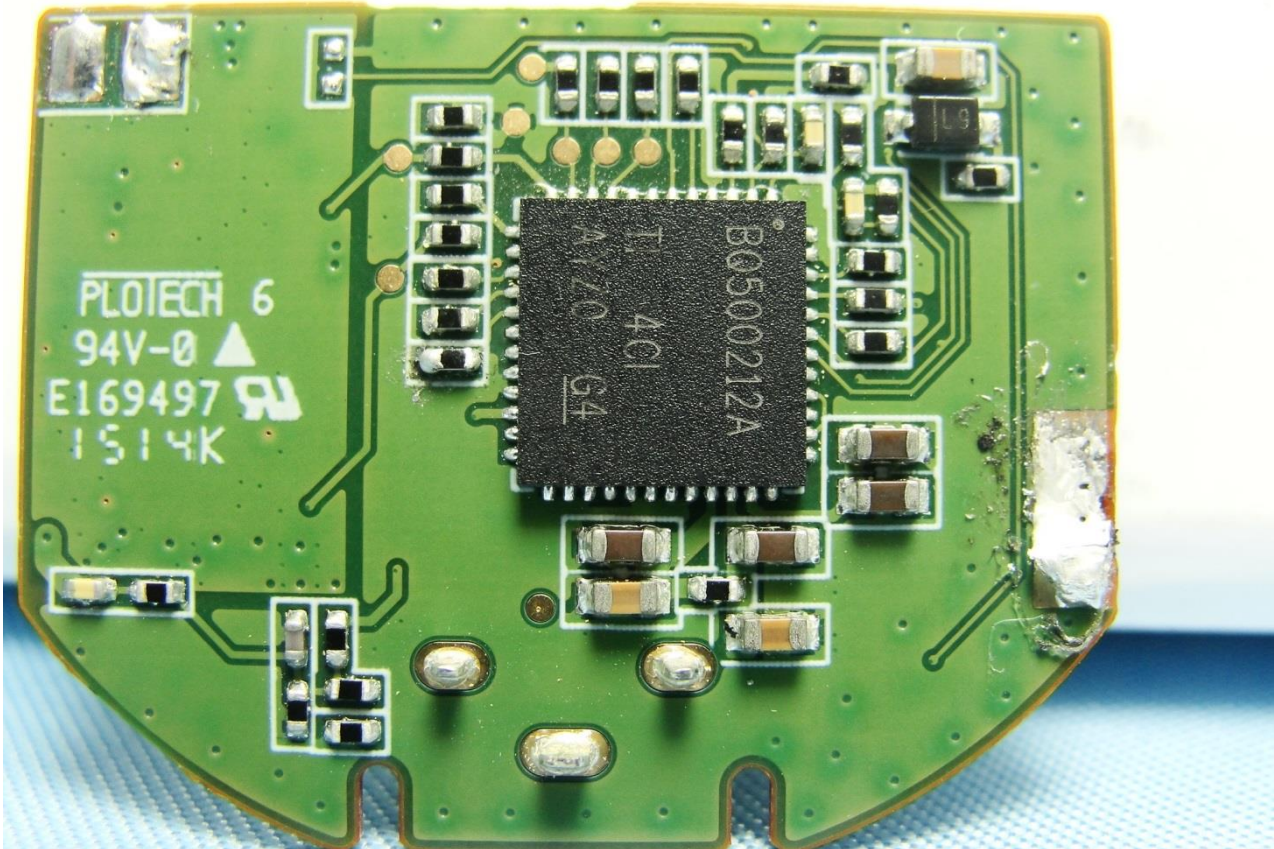

### 3. Internal Photograph of EUT

Brand Name: Chiaro / Model Name: EL02

Brand Name: Chiaro / Model Name: EL02

Brand Name: Chiaro / Model Name: EL02

Brand Name: Chiaro / Model Name: EL02

Brand Name: Chiaro / Model Name: EL02

Brand Name: Chiaro / Model Name: EL02

WPC Antenna