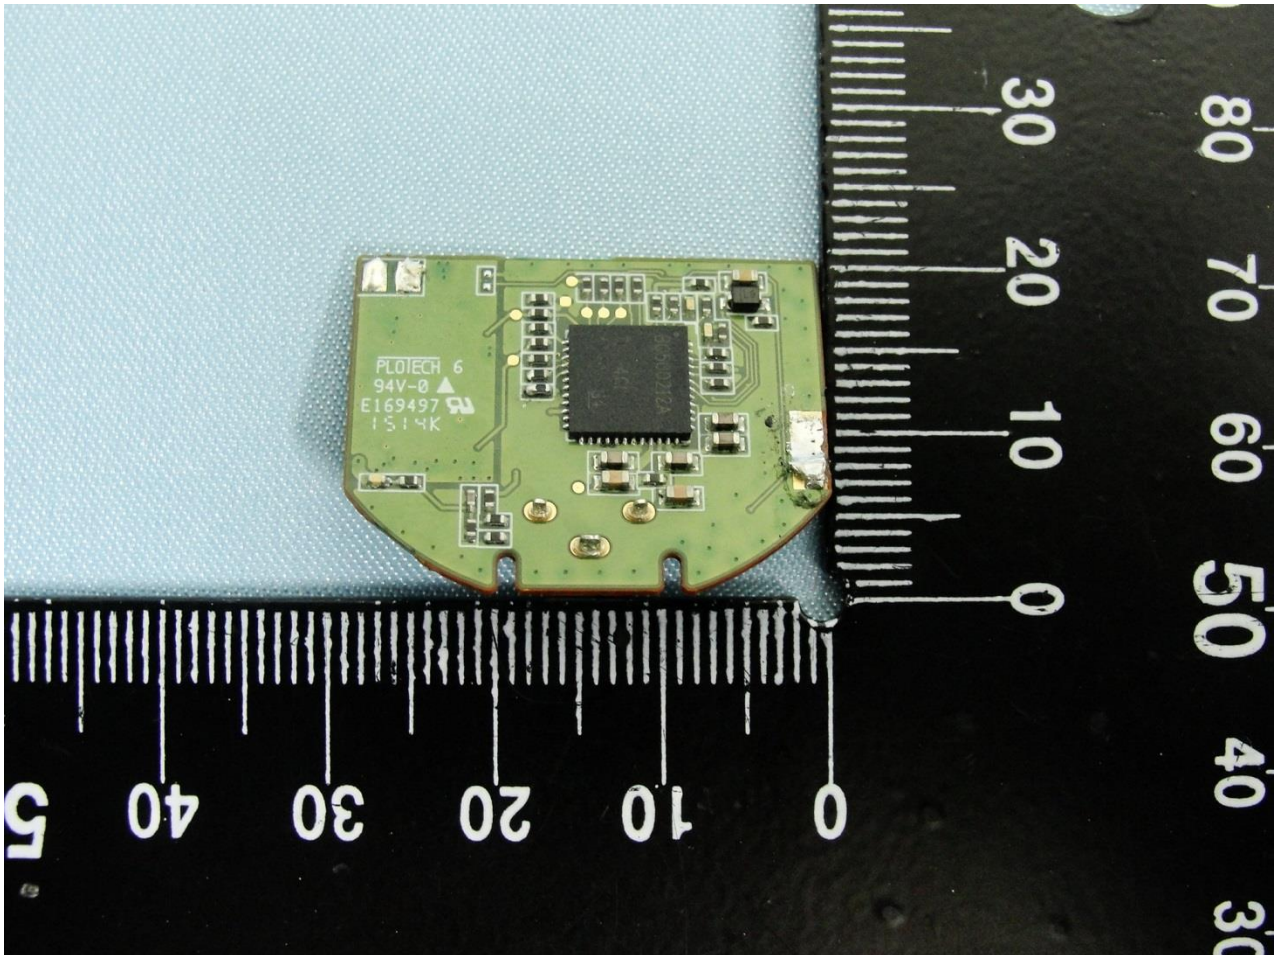

### 3. Internal Photograph of EUT

Brand Name: Chiaro / Model Name: EL02

Brand Name: Chiaro / Model Name: EL02

Brand Name: Chiaro / Model Name: EL02

Brand Name: Chiaro / Model Name: EL02

Brand Name: Chiaro / Model Name: EL02

Brand Name: Chiaro / Model Name: EL02

WPC Antenna