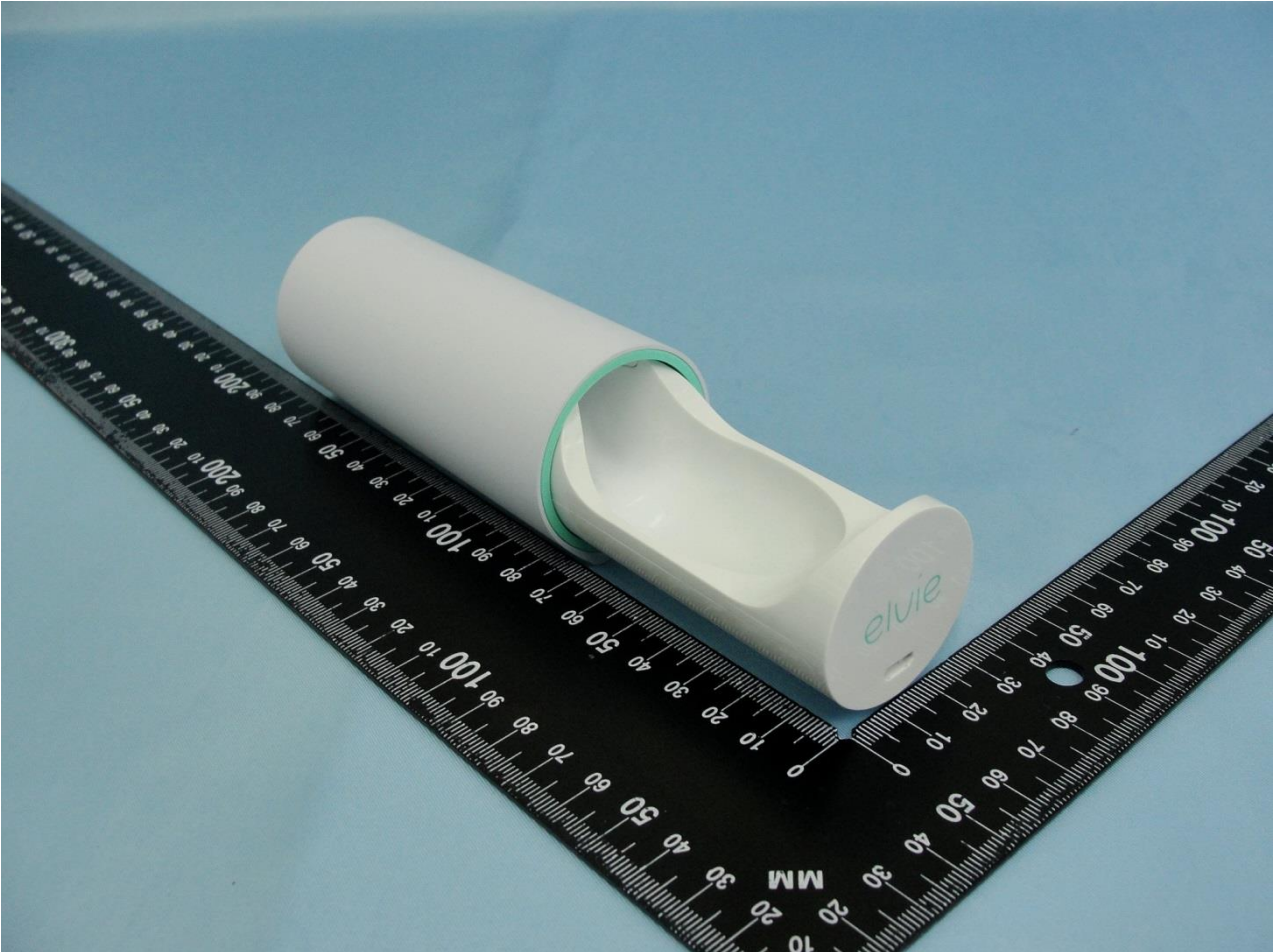

1. External Photograph of EUT

Brand Name: Chiaro / Model Name: EL02

Brand Name: Chiaro / Model Name: EL02

Brand Name: Chiaro / Model Name: EL02

Brand Name: Chiaro / Model Name: EL02

Brand Name: Chiaro / Model Name: EL02

2. Photograph of Accessory

Brand Name: Chiaro / Model Name: EL02

Specification of Accessory		
WPC Receiver	Brand Name	Chiaro
	Model Name	EL01
USB Cable	Brand Name	WINWEAL
	Model Name	H00U0155

Remark: For accessories equipped with this EUT, please refer to the following photos.

Brand Name: Chiaro / Model Name: EL02