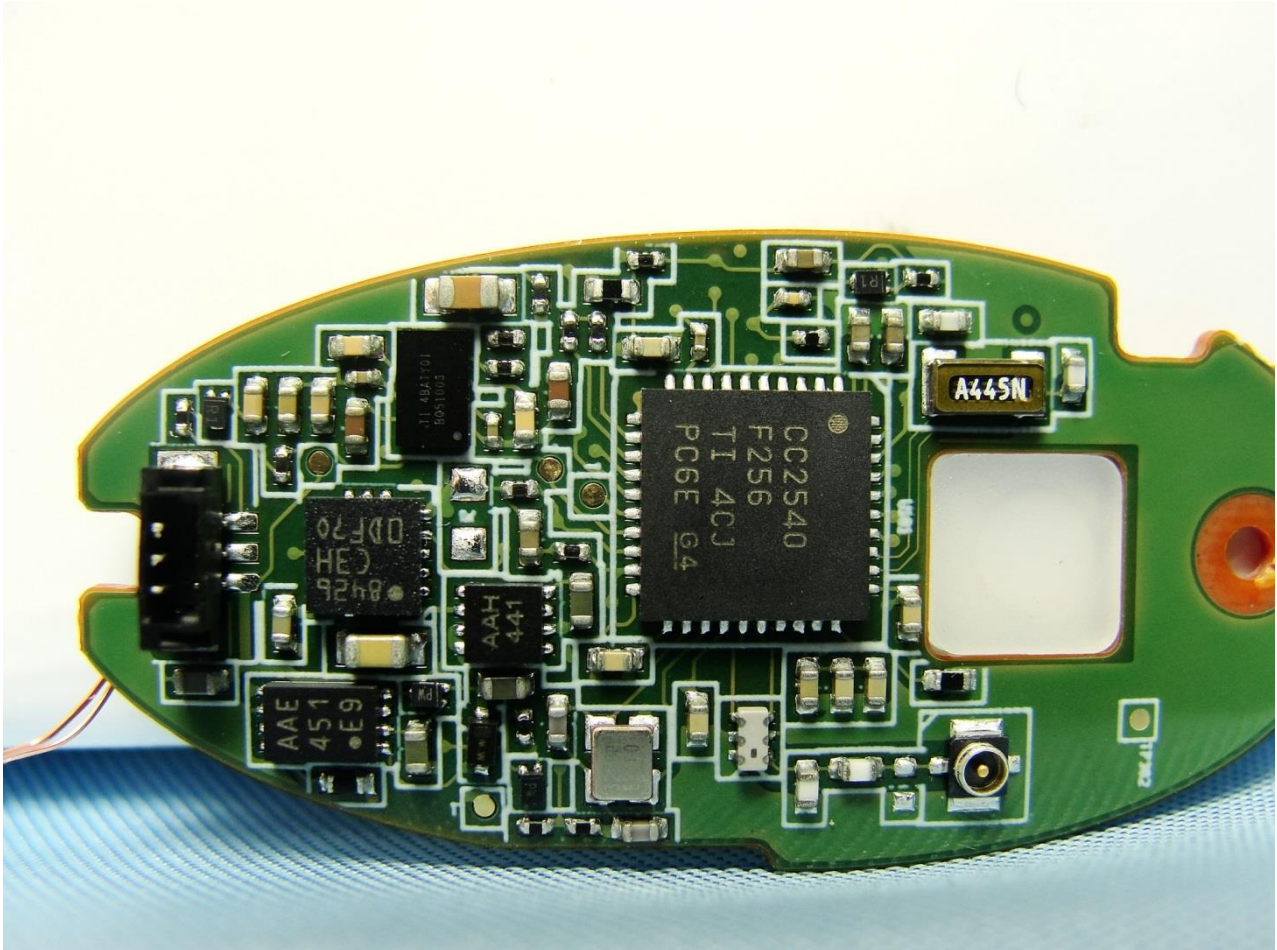

3. Internal Photograph of EUT

Brand Name: Chiaro / Model Name: EL01

Brand Name: Chiaro / Model Name: EL01

Brand Name: Chiaro / Model Name: EL01

Brand Name: Chiaro / Model Name: EL01

Brand Name: Chiaro / Model Name: EL01

Brand Name: Chiaro / Model Name: EL01

Bluetooth Antenna

Brand Name: Chiaro / Model Name: EL01

Brand Name: Chiaro / Model Name: EL01

WPC Rx Antenna