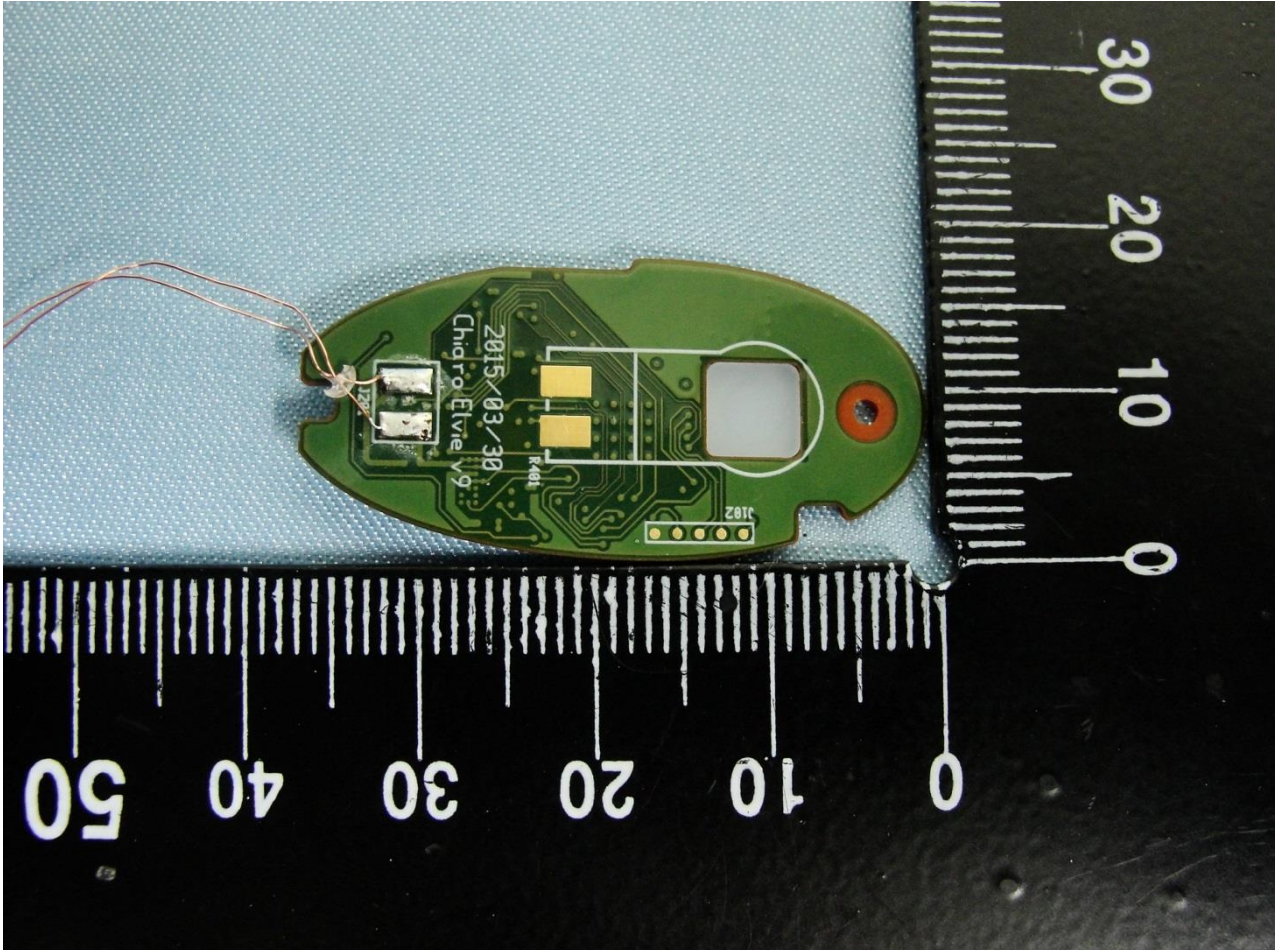

3. Internal Photograph of EUT

Brand Name: Chiaro / Model Name: EL01

Brand Name: Chiaro / Model Name: EL01

Brand Name: Chiaro / Model Name: EL01

Brand Name: Chiaro / Model Name: EL01

Brand Name: Chiaro / Model Name: EL01

Brand Name: Chiaro / Model Name: EL01

Bluetooth Antenna

Brand Name: Chiaro / Model Name: EL01

Brand Name: Chiaro / Model Name: EL01

WPC Rx Antenna