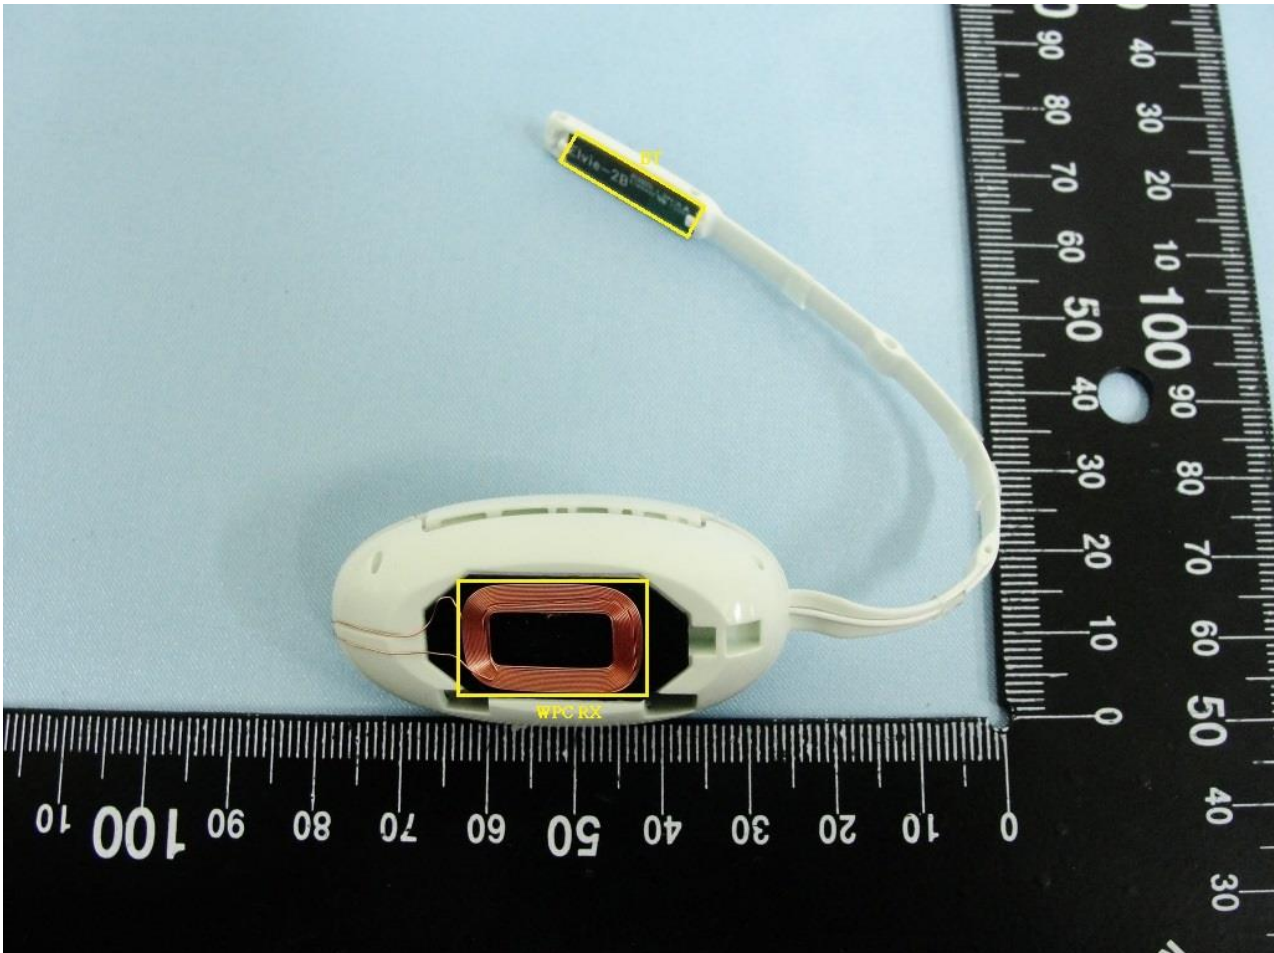

3. Internal Photograph of EUT

Brand Name: Chiaro / Model Name: EL01

Brand Name: Chiaro / Model Name: EL01

Brand Name: Chiaro / Model Name: EL01

Brand Name: Chiaro / Model Name: EL01

Brand Name: Chiaro / Model Name: EL01

Brand Name: Chiaro / Model Name: EL01

Bluetooth Antenna

Brand Name: Chiaro / Model Name: EL01

Brand Name: Chiaro / Model Name: EL01

WPC Rx Antenna