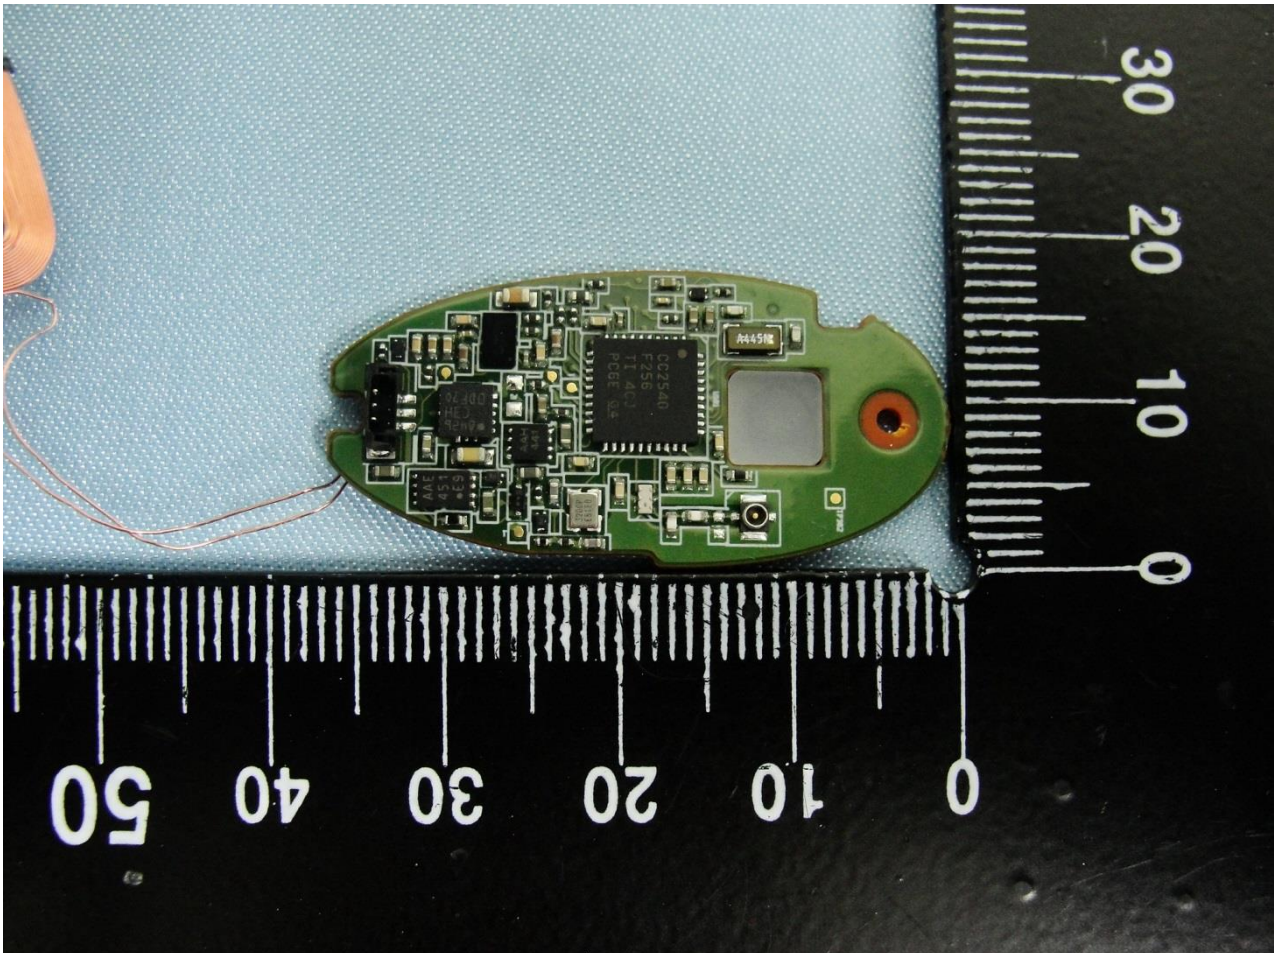

3. Internal Photograph of EUT

Brand Name: Chiaro / Model Name: EL01

Brand Name: Chiaro / Model Name: EL01

Brand Name: Chiaro / Model Name: EL01

Brand Name: Chiaro / Model Name: EL01

Brand Name: Chiaro / Model Name: EL01

Brand Name: Chiaro / Model Name: EL01

Bluetooth Antenna

Brand Name: Chiaro / Model Name: EL01

Brand Name: Chiaro / Model Name: EL01

WPC Rx Antenna