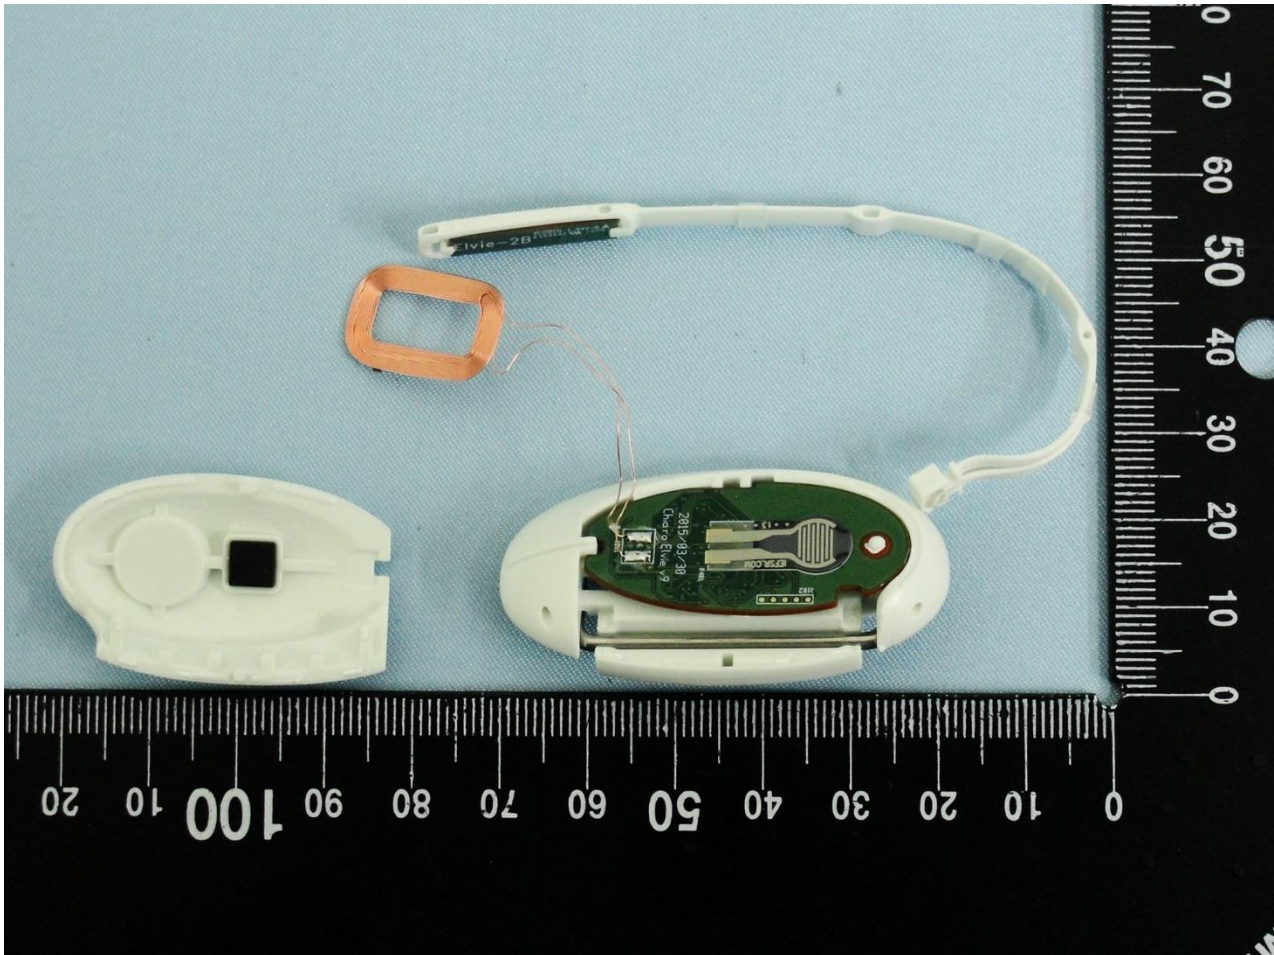

3. Internal Photograph of EUT

Brand Name: Chiaro / Model Name: EL01

Brand Name: Chiaro / Model Name: EL01

Brand Name: Chiaro / Model Name: EL01

Brand Name: Chiaro / Model Name: EL01

Brand Name: Chiaro / Model Name: EL01

Brand Name: Chiaro / Model Name: EL01

Bluetooth Antenna

Brand Name: Chiaro / Model Name: EL01

Brand Name: Chiaro / Model Name: EL01

WPC Rx Antenna