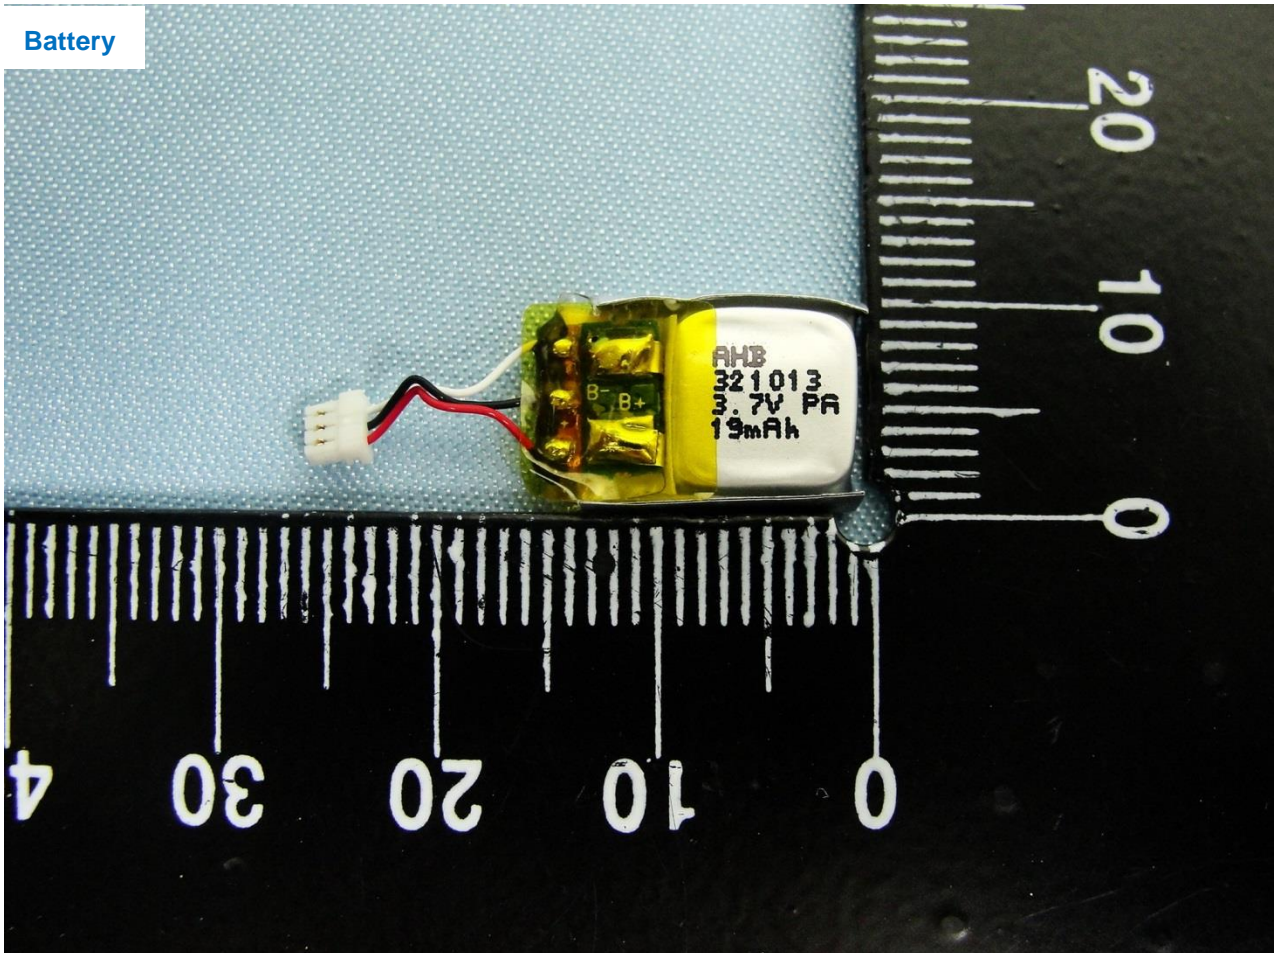

1. External Photograph of EUT

Brand Name: Chiaro / Model Name: EL01

**Brand Name: Chiaro / Model Name: EL01**

**2. Photograph of Accessory**

**Brand Name: Chiaro / Model Name: EL01**

<b>Specification of Accessory</b>		
<b>Battery</b>	<b>Brand Name</b>	AHB
	<b>Model Name</b>	321013
<b>USB Cable</b>	<b>Brand Name</b>	WINWEAL
	<b>Model Name</b>	H00U0155
<b>WPC Charging Base</b>	<b>Brand Name</b>	Chario
	<b>Model Name</b>	EL02

**Remark:** For accessories equipped with this EUT, please refer to the following photos.

Brand Name: Chiaro / Model Name: EL01

Brand Name: Chiaro / Model Name: EL01

Brand Name: Chiaro / Model Name: EL01

Brand Name: Chiaro / Model Name: EL01

WPC Charging Base