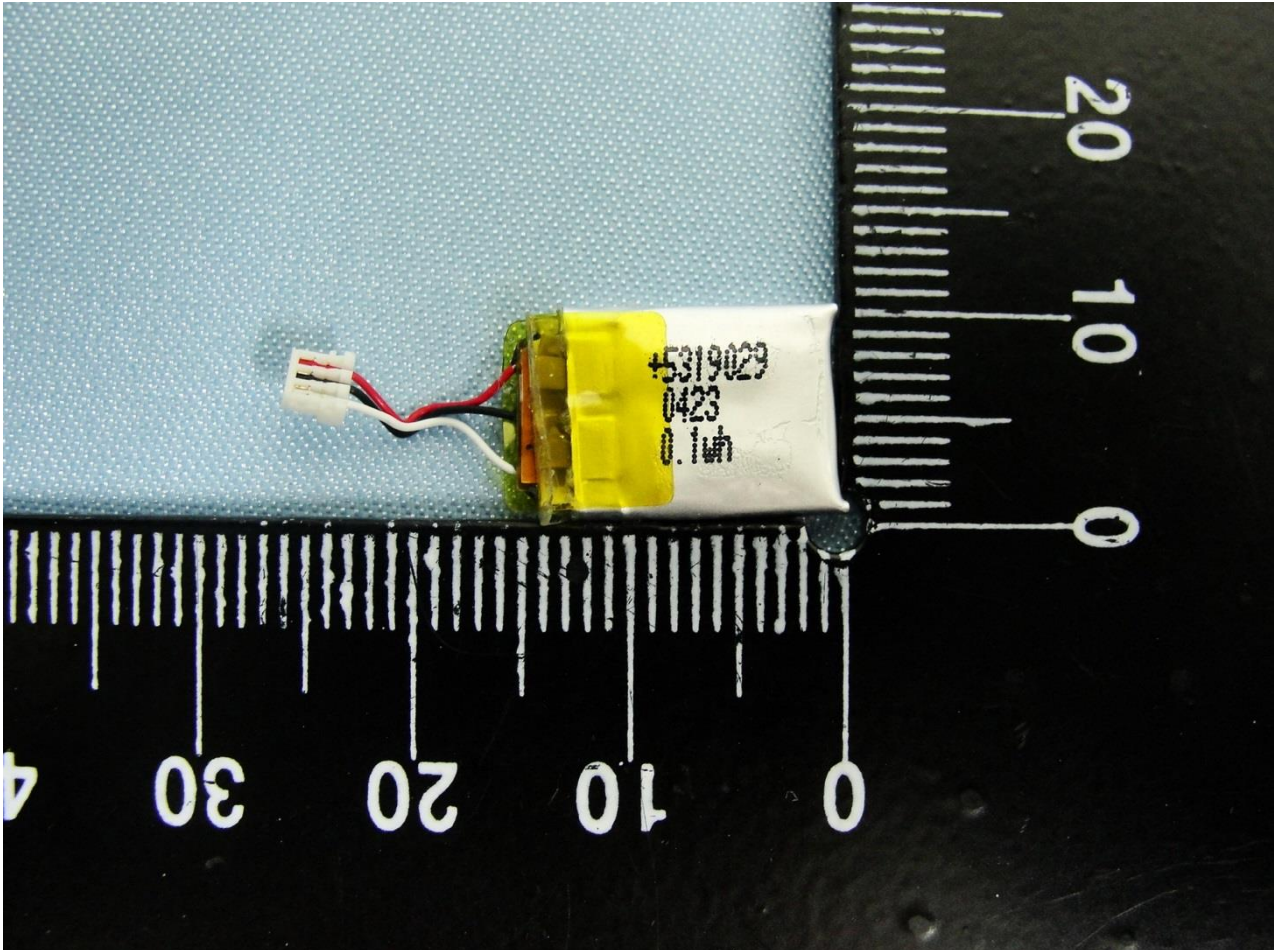

**Remark:** For accessories equipped with this EUT, please refer to the following photos.

Brand Name: Chiaro / Model Name: EL01

Brand Name: Chiaro / Model Name: EL01

Brand Name: Chiaro / Model Name: EL01

Brand Name: Chiaro / Model Name: EL01

WPC Charging Base