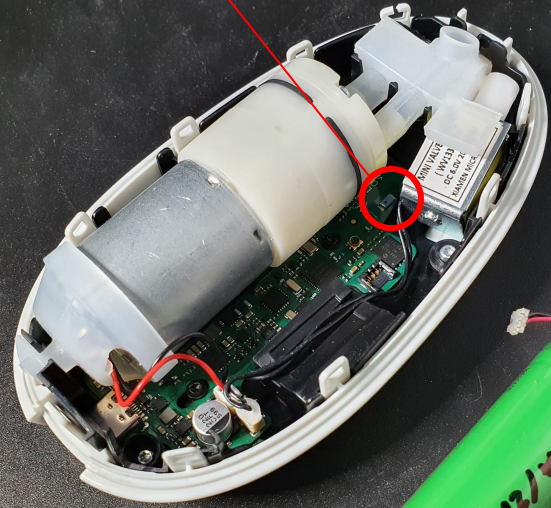

FRONT

REAR

AIR TUBE  
CONNECTION

USB-C PORT

Antenna

Antenna