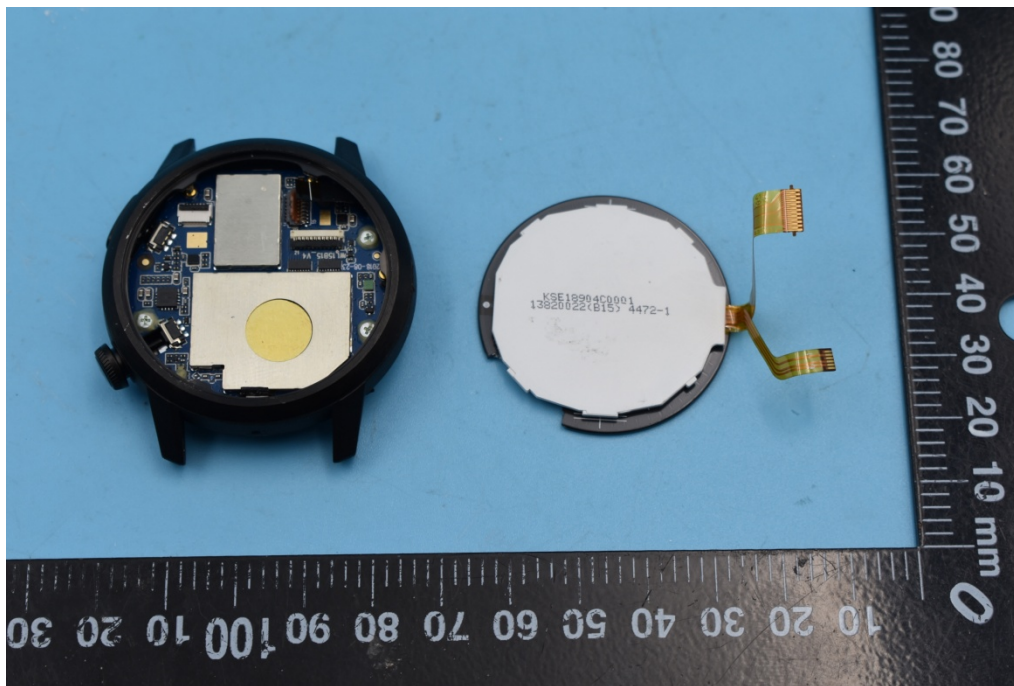

FCC ID: 2AEHH-B15

## Internal Photos

### 1. EUT uncover view

2. Mainboard front view

### 4. Antenna view