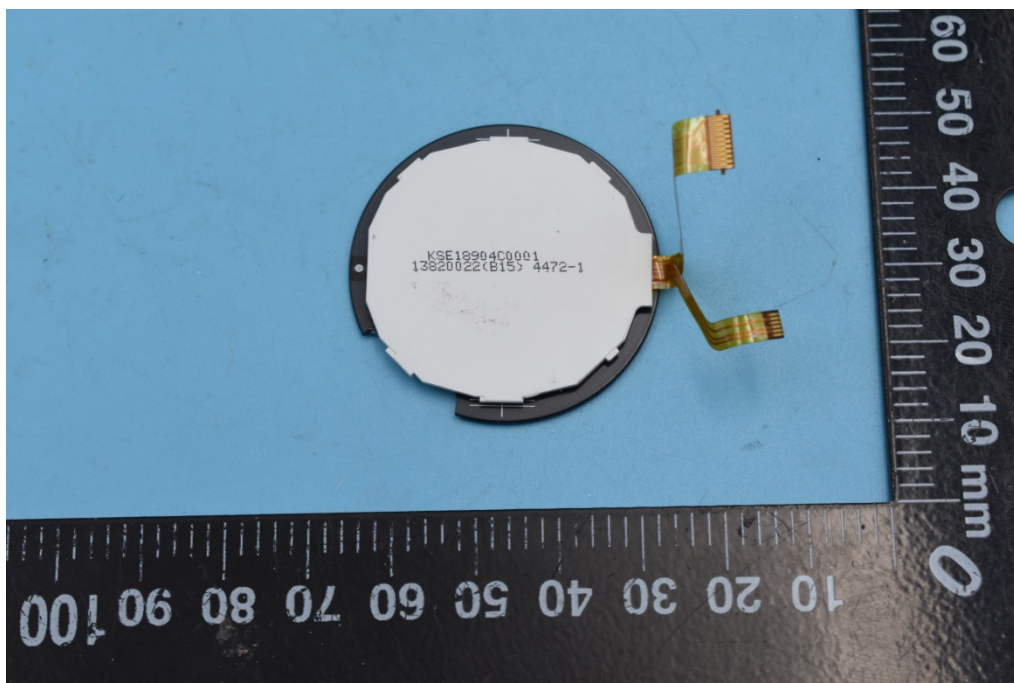

FCC ID: 2AEHH-B15

Internal Photos

1. EUT uncover view