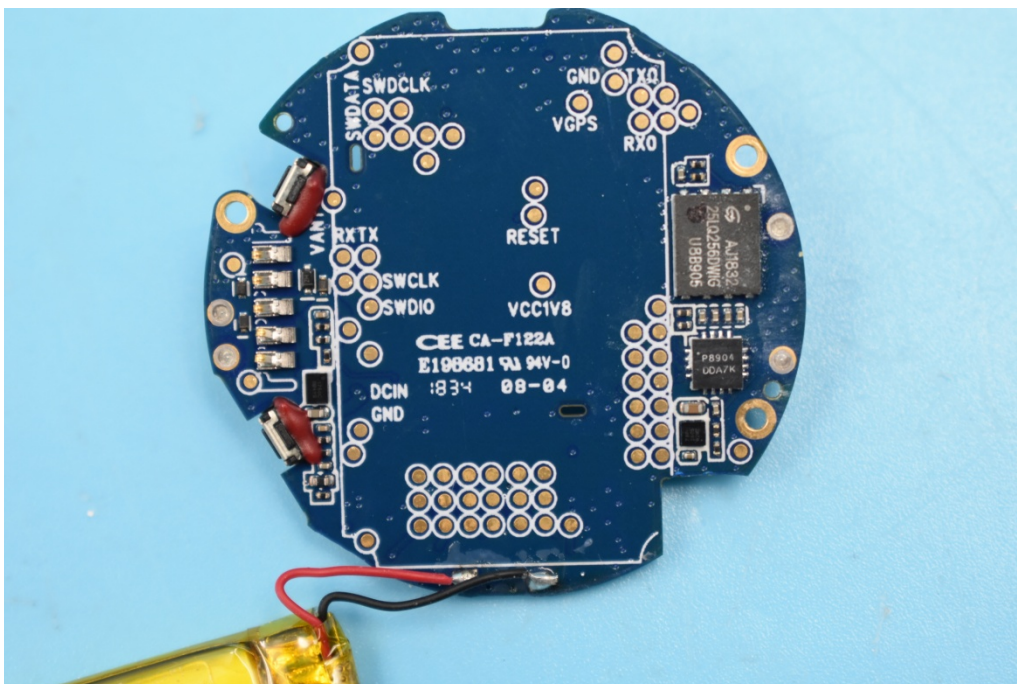

FCC ID: 2AEHH-B13

Internal Photos

1. EUT uncover view

2. Mainboard front view

3. Mainboard rear view

4. Antenna view