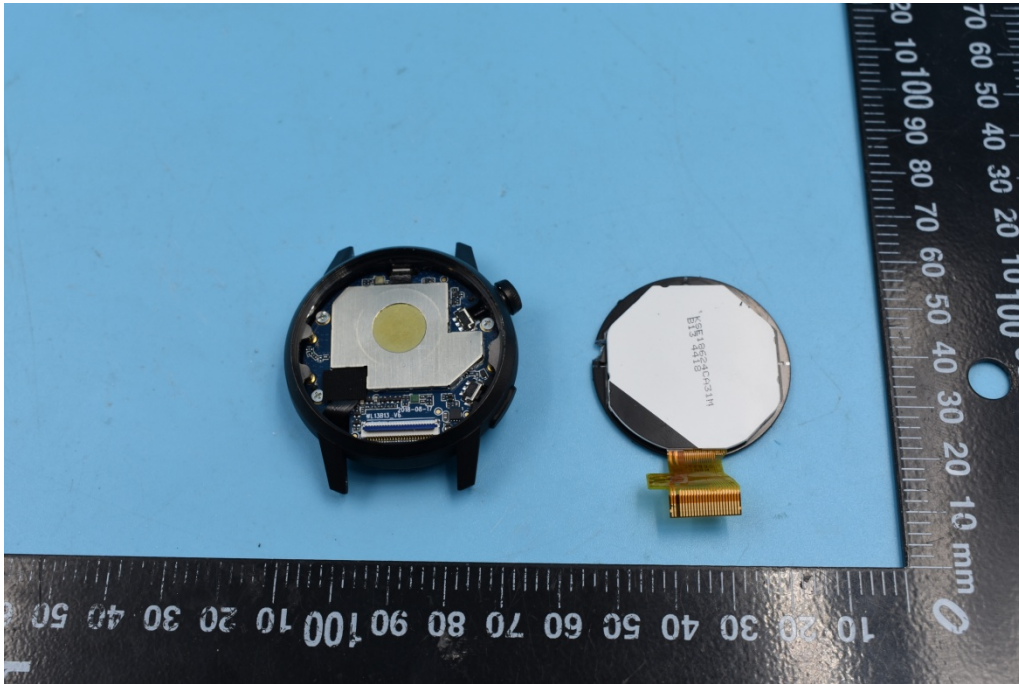

FCC ID: 2AEHH-B13

Internal Photos

1. EUT uncover view

2. Mainboard front view

3. Mainboard rear view

4. Antenna view