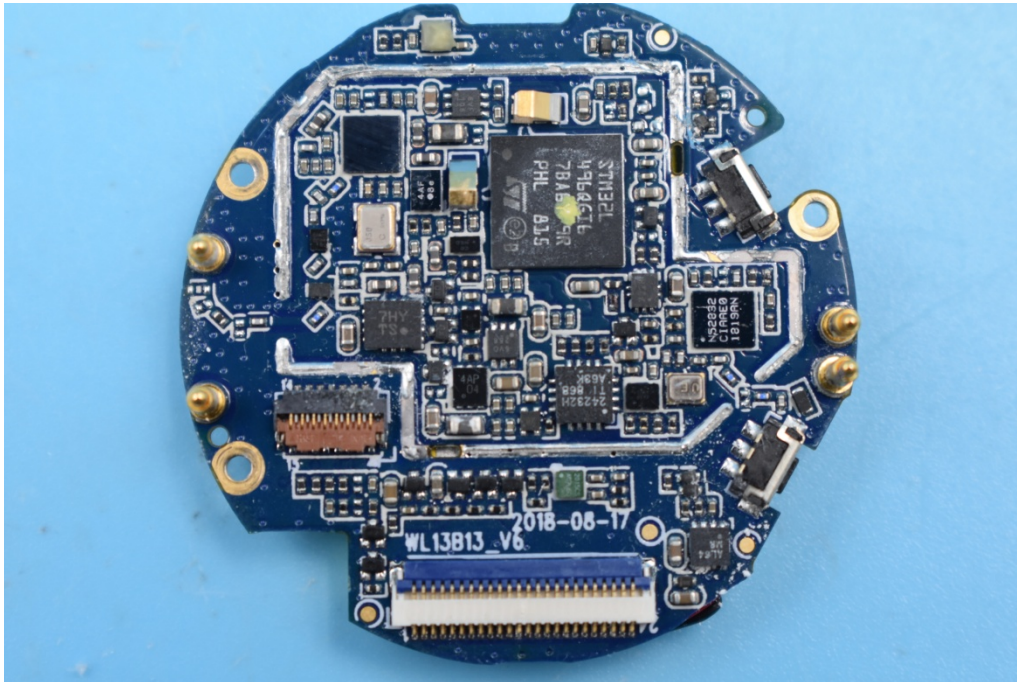

FCC ID: 2AEHH-B13

Internal Photos

1. EUT uncover view

2. Mainboard front view

3. Mainboard rear view

4. Antenna view