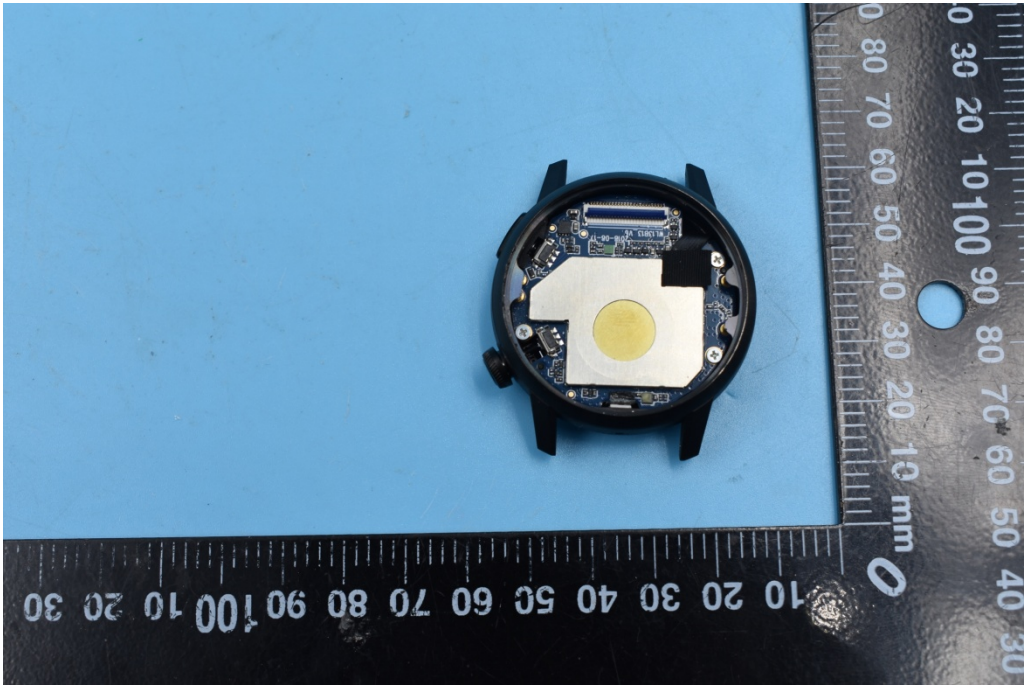

FCC ID: 2AEHH-B13

Internal Photos

1. EUT uncover view

2. Mainboard front view

3. Mainboard rear view

4. Antenna view