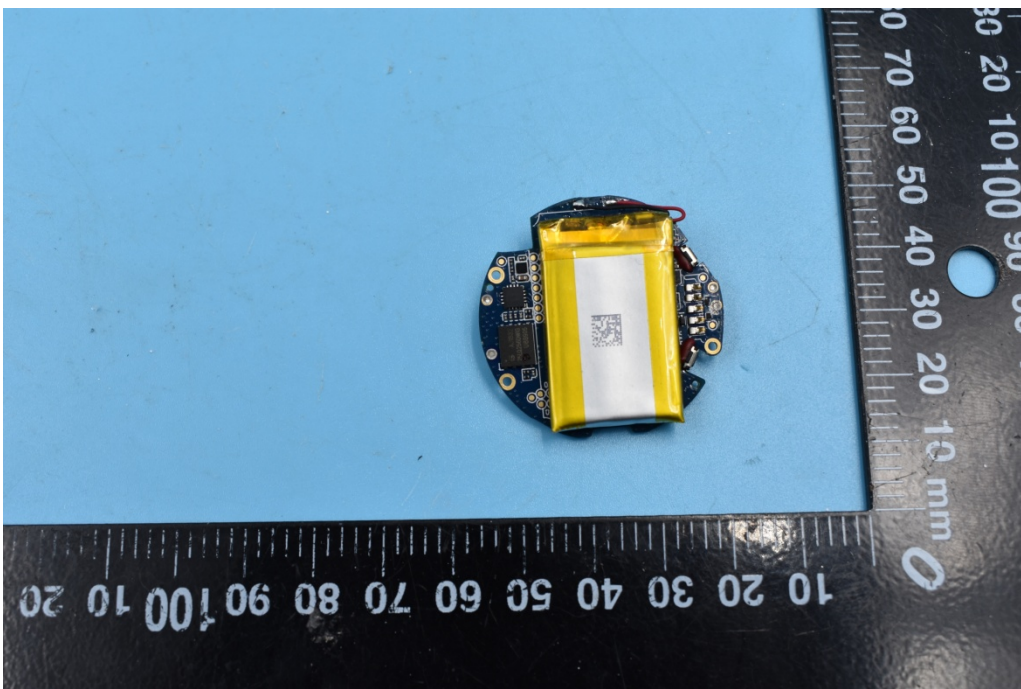

FCC ID: 2AEHH-B13

Internal Photos

1. EUT uncover view

2. Mainboard front view

3. Mainboard rear view

4. Antenna view