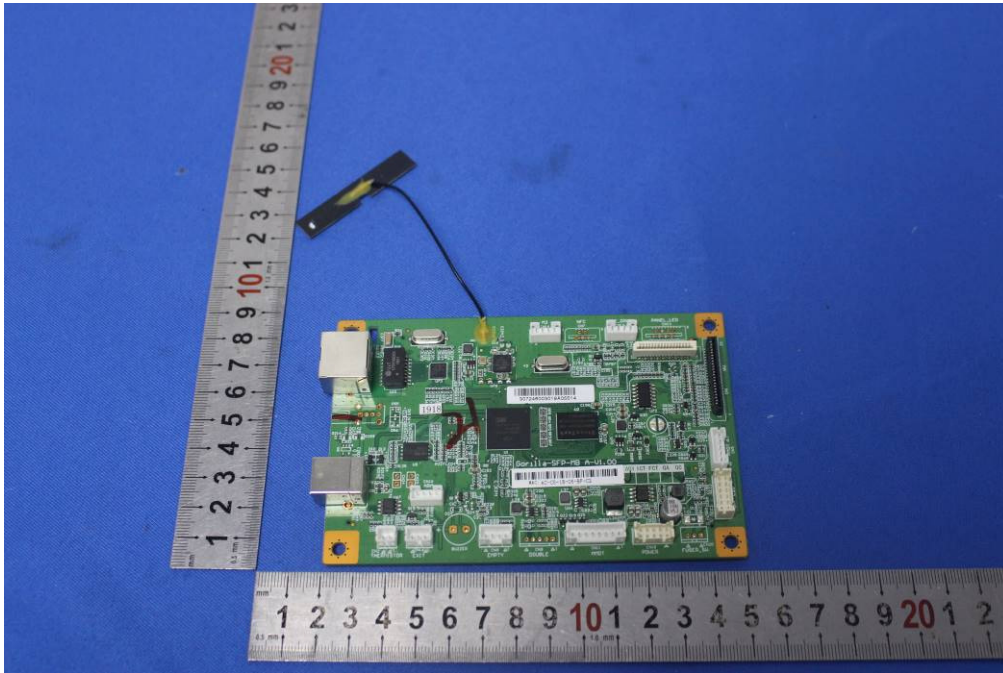

Internal Photos for SZEM1909018272CR

FCC ID: 2AEGOPANTUM-4

1 EUT Constructional Details

Antenna: