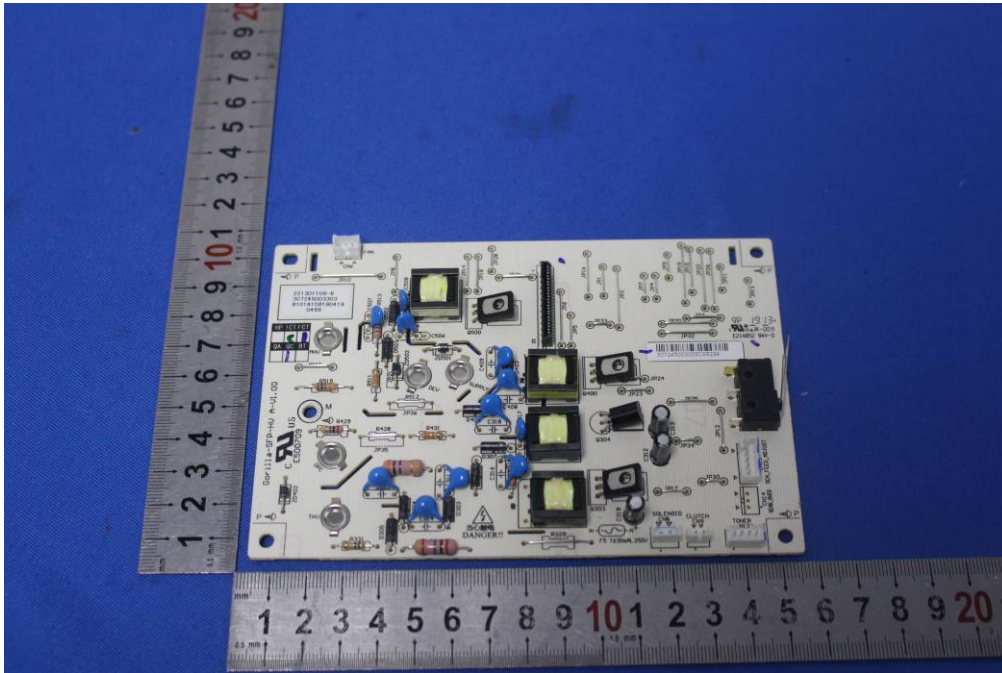

Internal Photos for SZEM1909018272CR

FCC ID: 2AEGOPANTUM-4

1 EUT Constructional Details

Antenna: