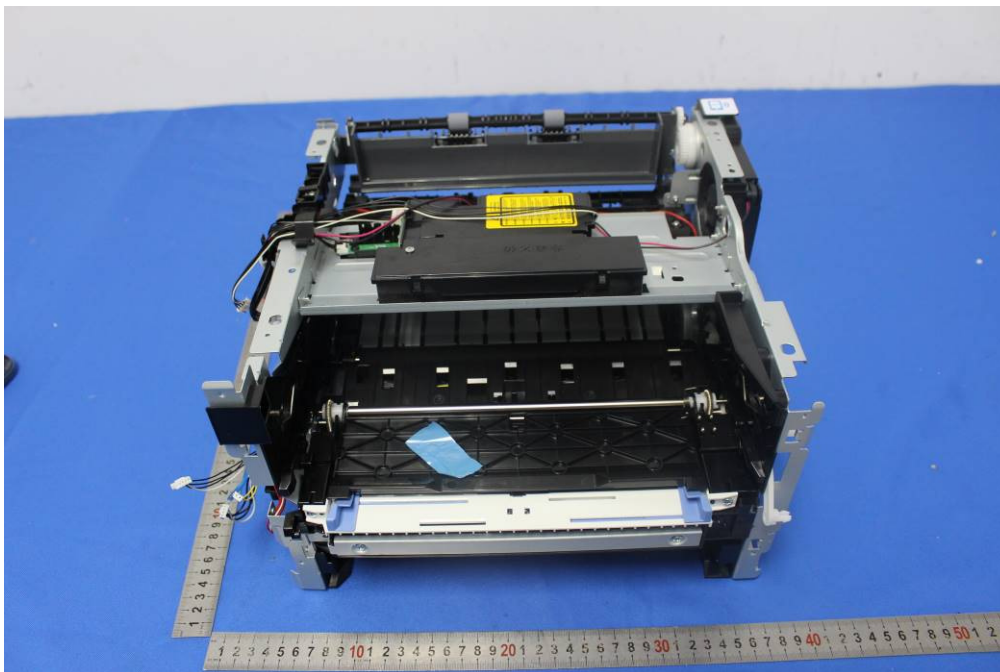

Internal Photos for SZEM1909018272CR

FCC ID: 2AEGOPANTUM-4

1 EUT Constructional Details

Antenna: