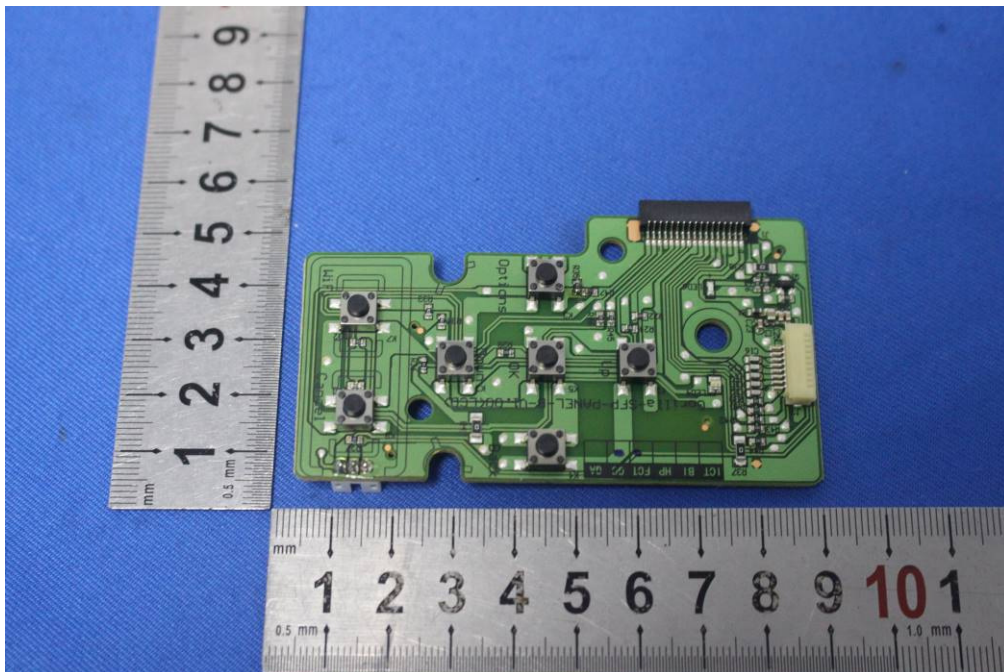

Internal Photos for SZEM1909018272CR

FCC ID: 2AEGOPANTUM-4

1 EUT Constructional Details

Antenna: