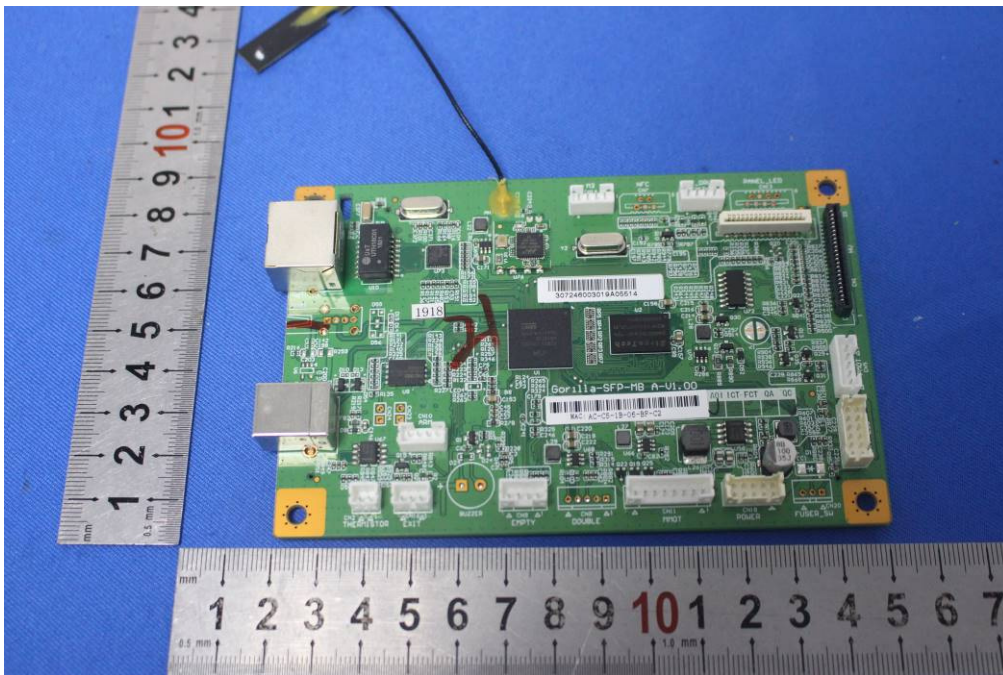

Internal Photos for SZEM1909018272CR

FCC ID: 2AEGOPANTUM-4

1 EUT Constructional Details

Antenna: