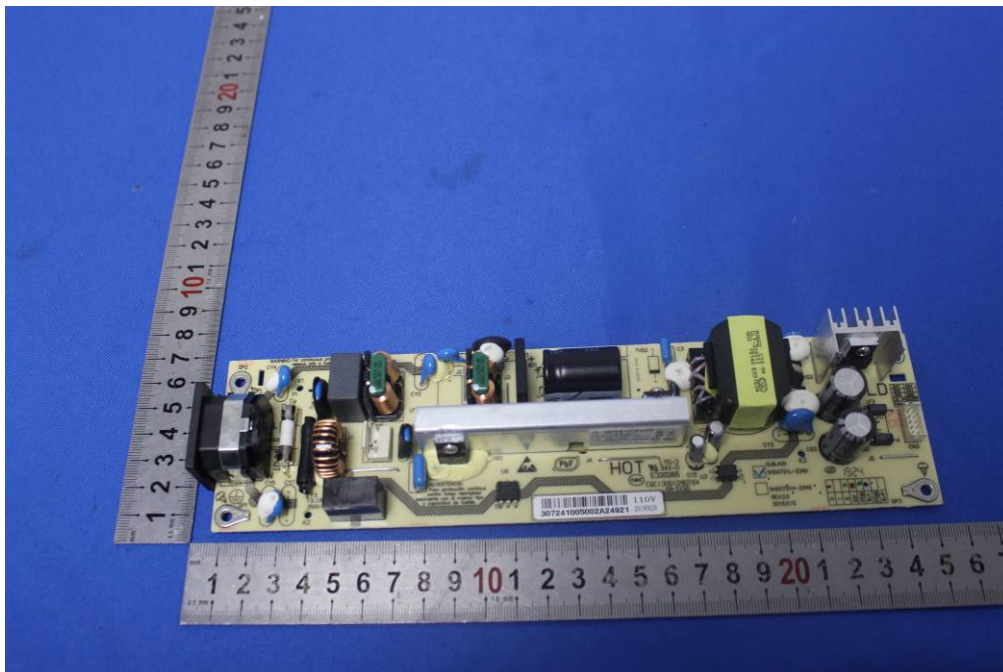

Internal Photos for SZEM1909018272CR

FCC ID: 2AEGOPANTUM-4

1 EUT Constructional Details

Antenna: