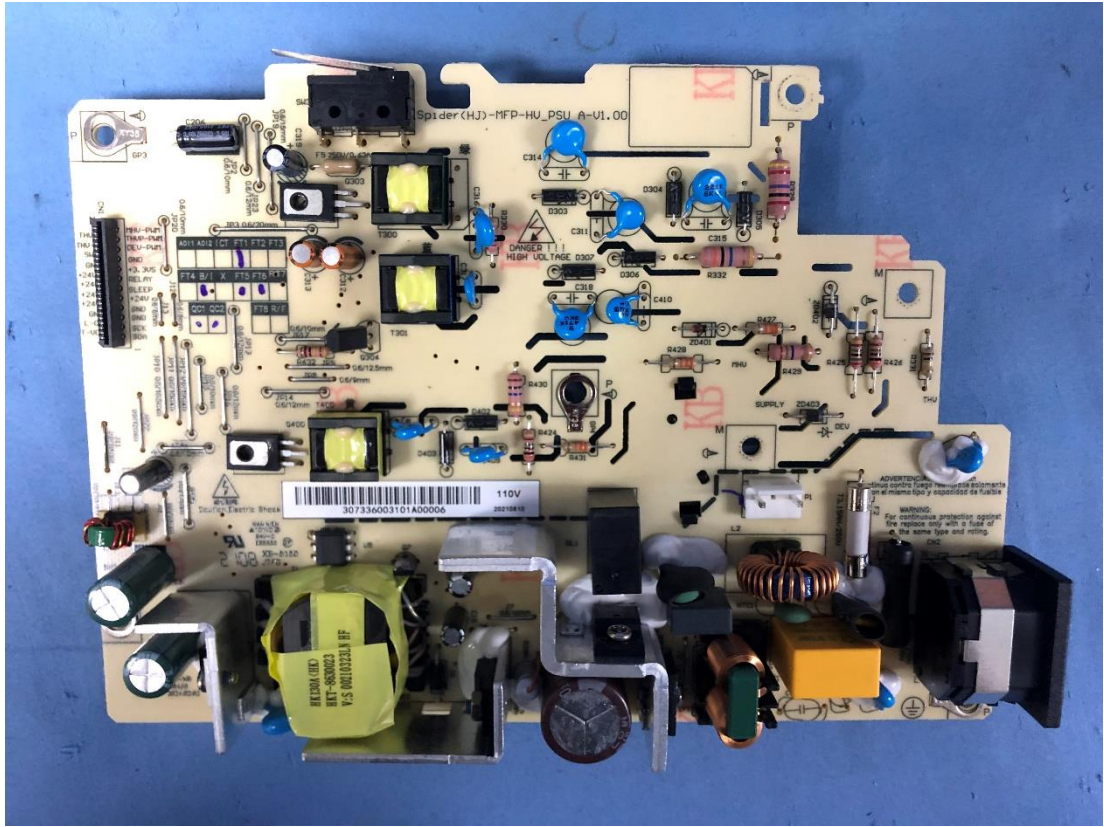

Configuration: USB, ADF, NET, WIFI

Spider2 MFP CN A V1.00

2115-
USA JK-009
E214852 94V-0

Configuration: USB, NET, WIFI

Spider2 MFP CN A V1.00

2115-
USA JK-009
E214852 94V-0