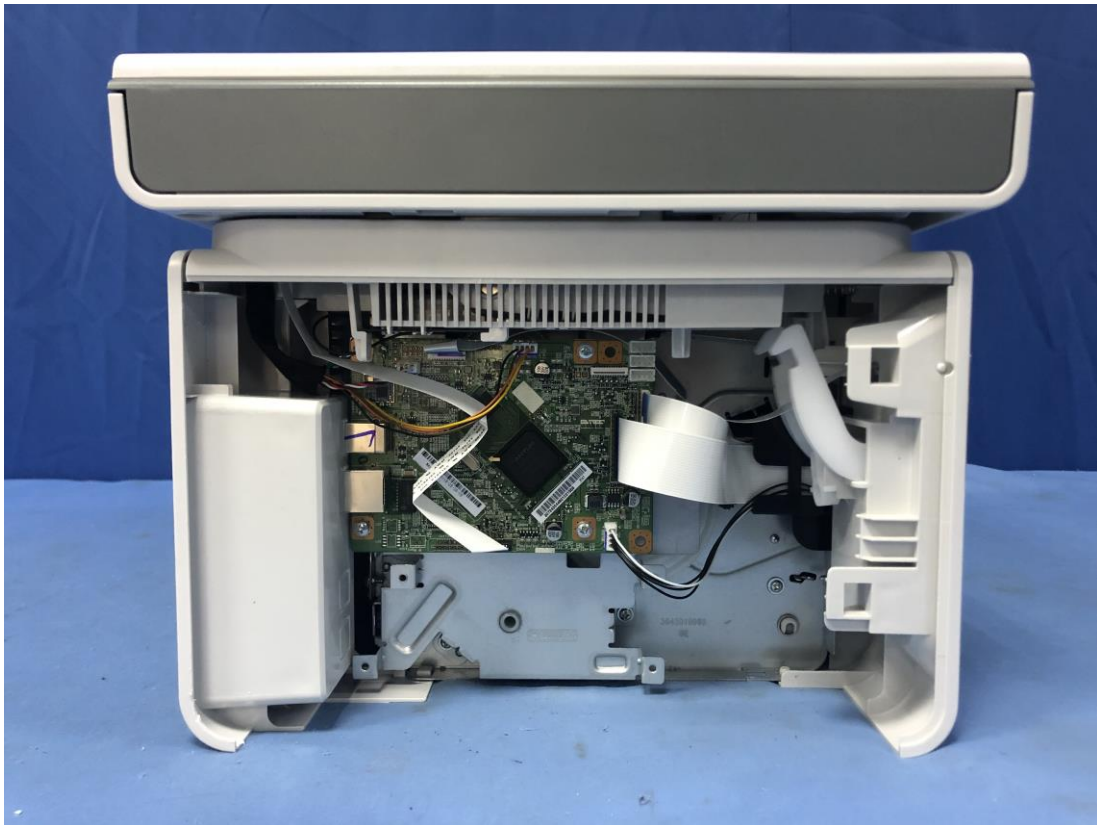

Configuration: USB, ADF, NET, WIFI

Spider2 MFP CN A V1.00

2115-
USA JK-009
E214852 94V-0

Configuration: USB, NET, WIFI

Spider2 MFP CN A V1.00

2115-
USA JK-009
E214852 94V-0