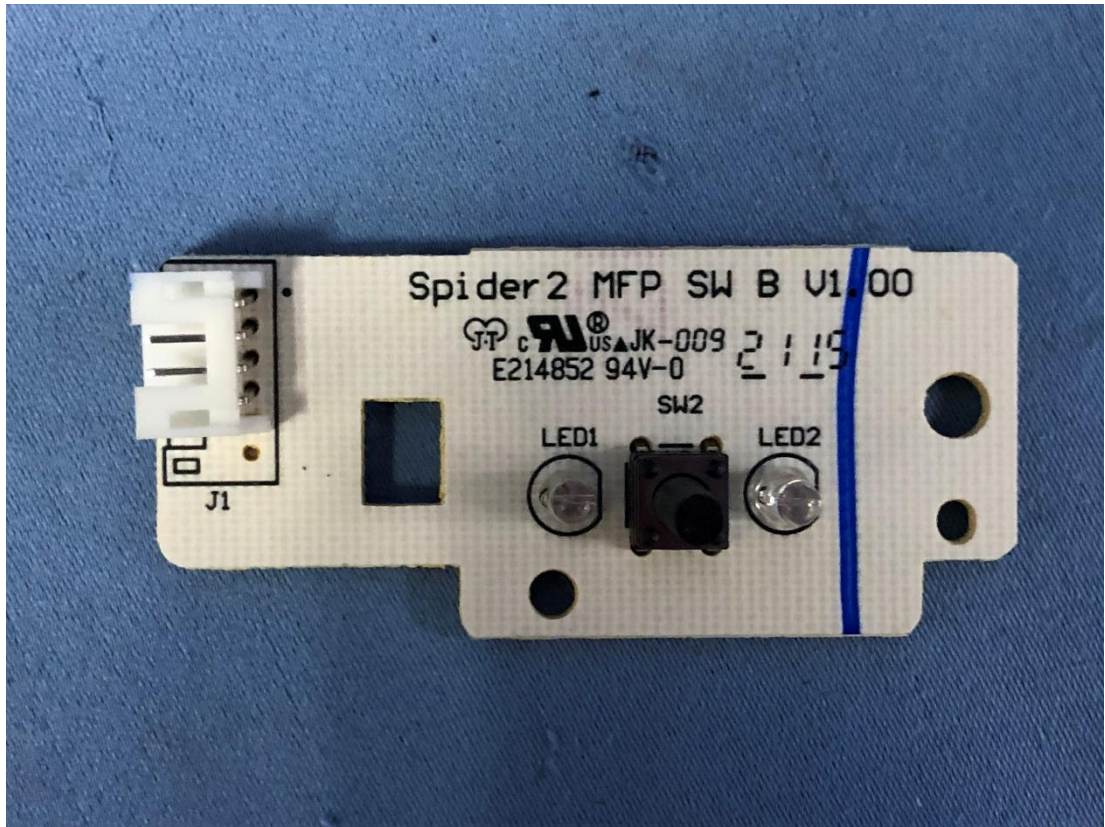

Configuration: USB, ADF, NET, WIFI

Spider2 MFP CN A V1.00

2115-
USA JK-009
E214852 94V-0

Configuration: USB, NET, WIFI

Spider2 MFP CN A V1.00

2115-
USA JK-009
E214852 94V-0