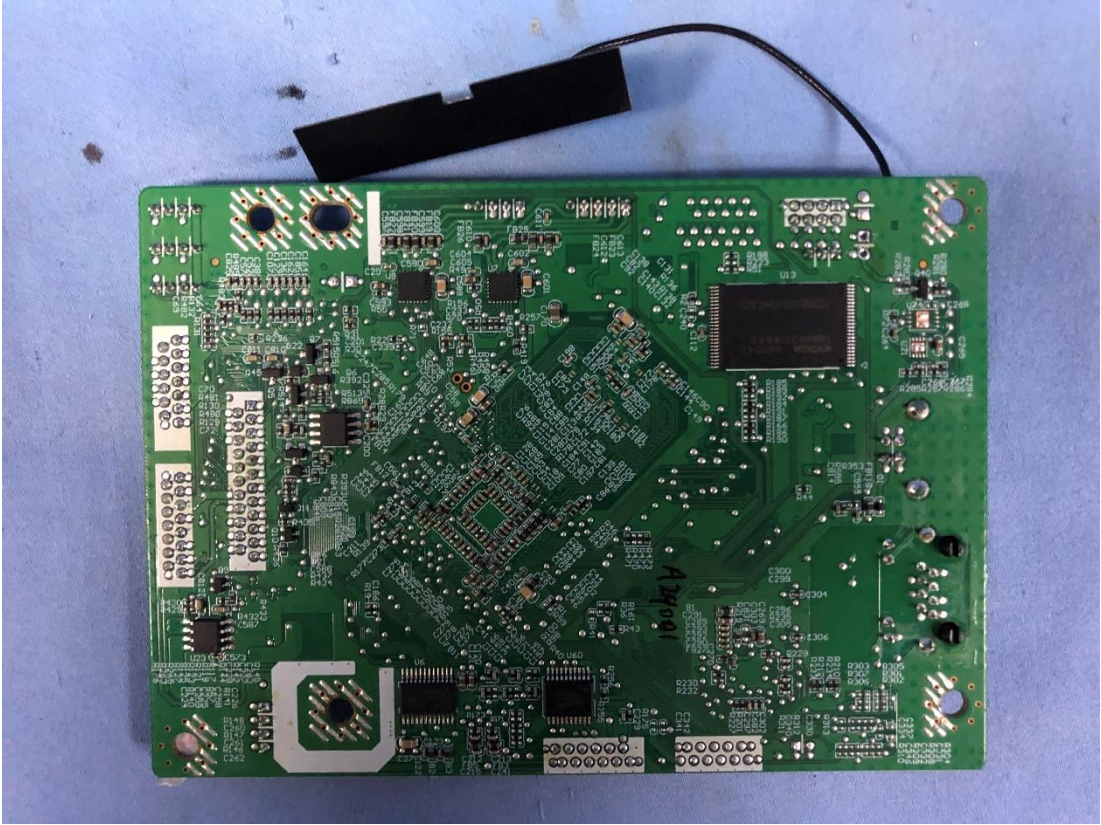

Configuration: USB, ADF, NET, WIFI

Spider2 MFP CN A V1.00

2115-
USA JK-009
E214852 94V-0

Configuration: USB, NET, WIFI

Spider2 MFP CN A V1.00

2115-
USA JK-009
E214852 94V-0