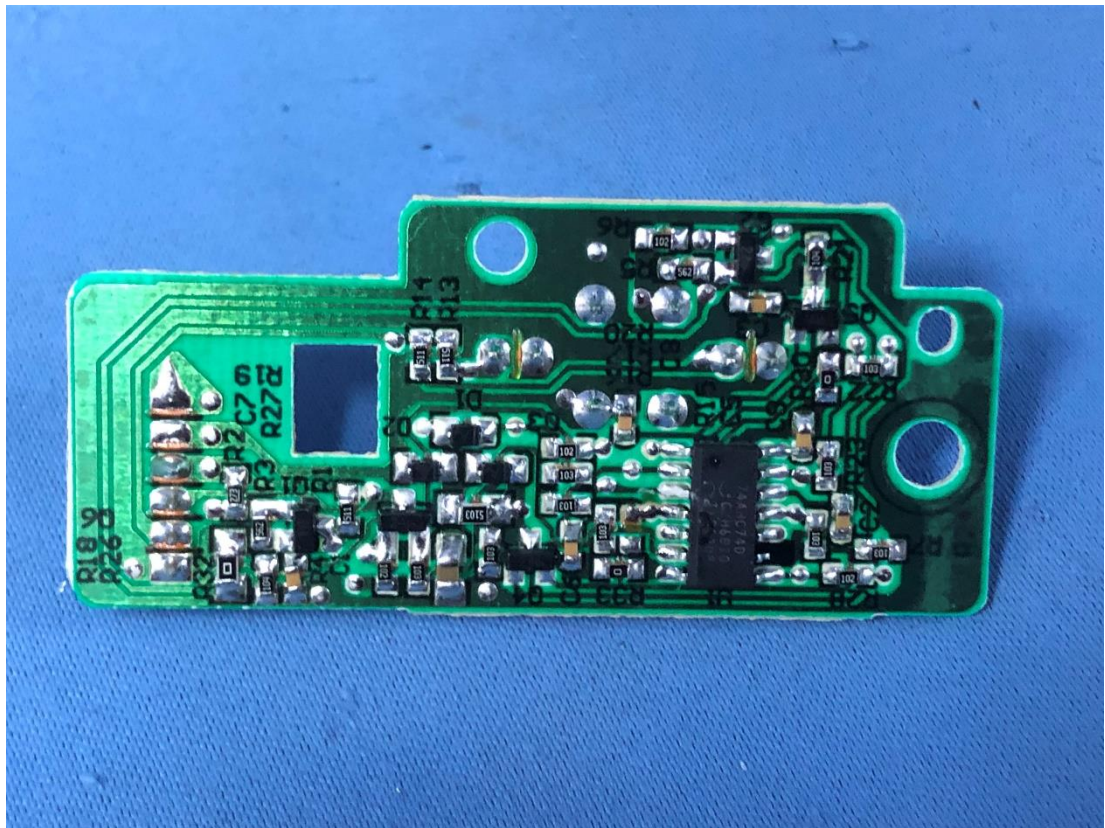

Configuration: USB, ADF, NET, WIFI

Spider2 MFP CN A V1.00

2115-
USA JK-009
E214852 94V-0

Configuration: USB, NET, WIFI

Spider2 MFP CN A V1.00

2115-
USA JK-009
E214852 94V-0