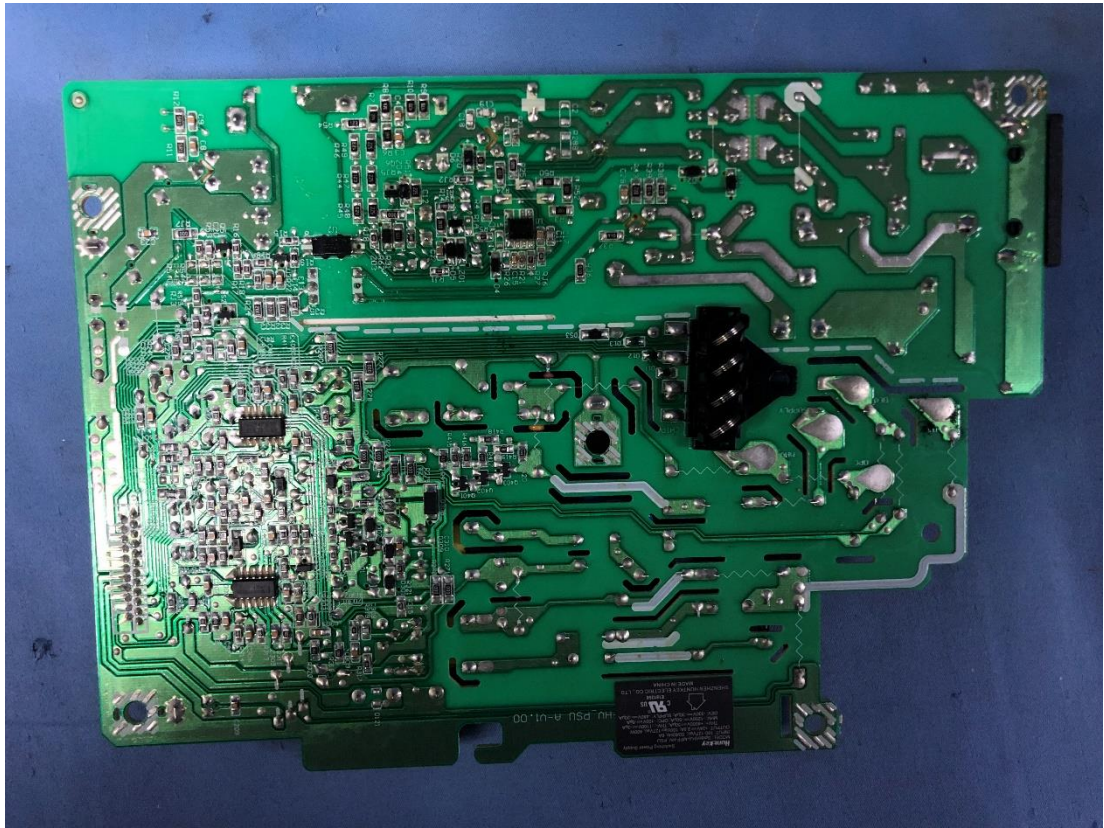

Configuration: USB, ADF, NET, WIFI

Spider2 MFP CN A V1.00

2115-
USA JK-009
E214852 94V-0

Configuration: USB, NET, WIFI

Spider2 MFP CN A V1.00

2115-
USA JK-009
E214852 94V-0