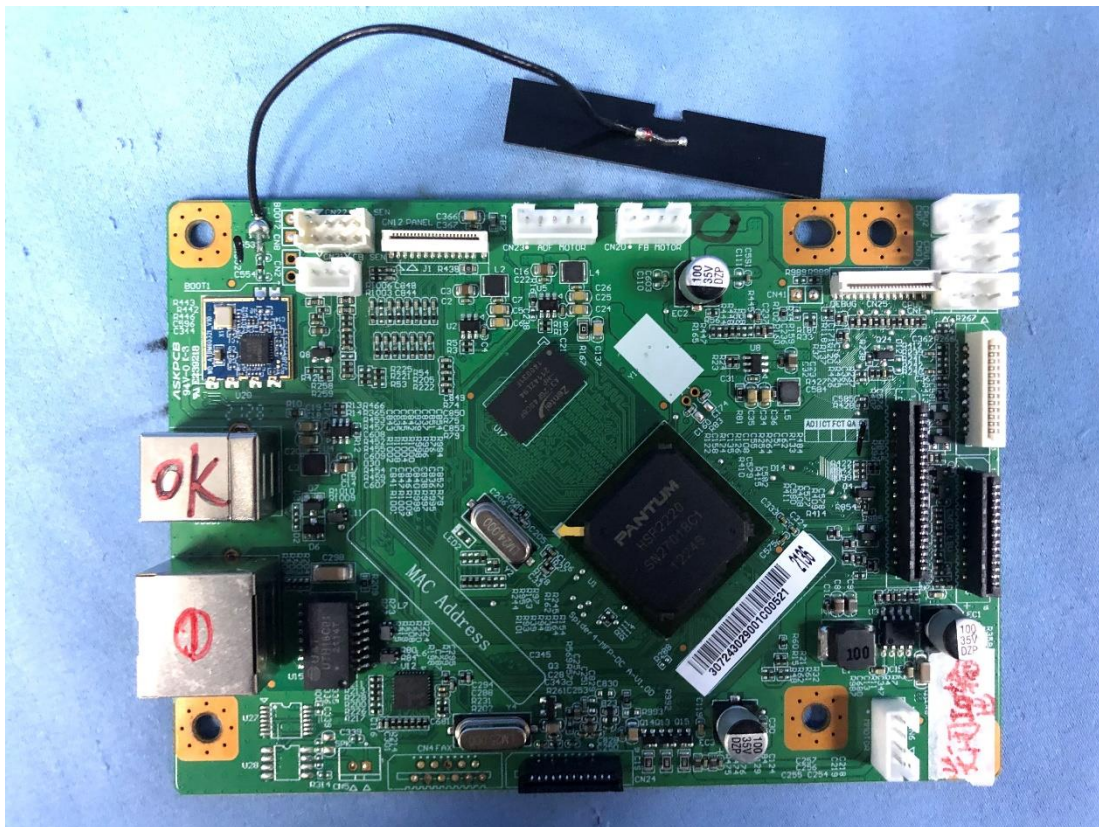

Configuration: USB, ADF, NET, WIFI

Spider2 MFP CN A V1.00

2115-
USA JK-009
E214852 94V-0

Configuration: USB, NET, WIFI

Spider2 MFP CN A V1.00

2115-
USA JK-009
E214852 94V-0