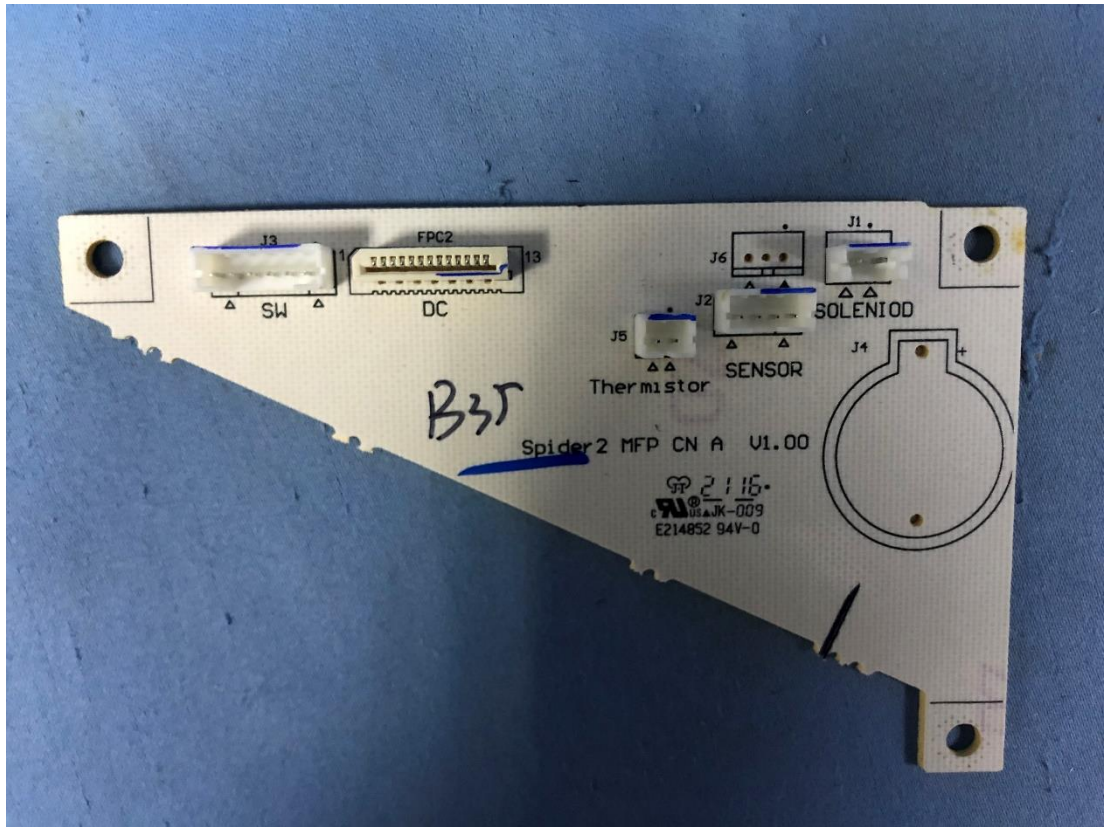

Configuration: USB, ADF, NET, WIFI

Spider2 MFP CN A V1.00

2115-
USA JK-009
E214852 94V-0

Configuration: USB, NET, WIFI

Spider2 MFP CN A V1.00

2115-
USA JK-009
E214852 94V-0