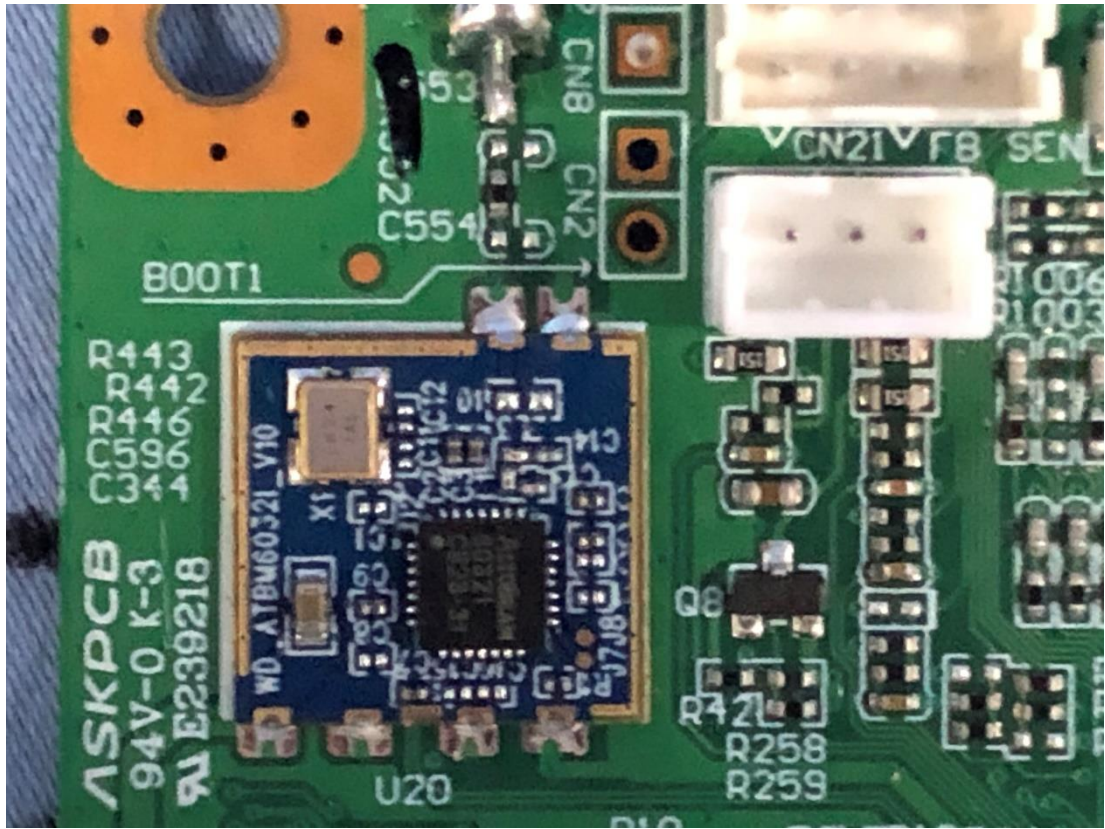

Configuration: USB, ADF, NET, WIFI

Spider2 MFP CN A V1.00

2115-
USA JK-009
E214852 94V-0

Configuration: USB, NET, WIFI

Spider2 MFP CN A V1.00

2115-
USA JK-009
E214852 94V-0