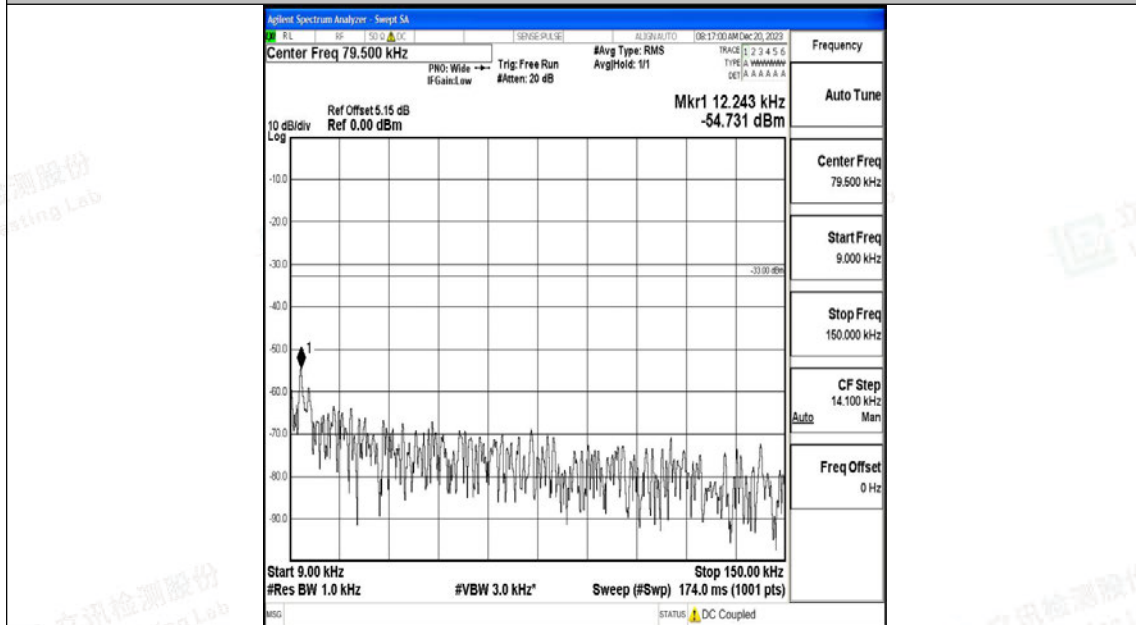

Band12_5MHz_QPSK_23155_1RB#0_0.15~30_0.15~30

Band12_5MHz_QPSK_23155_1RB#0_30~1000_30~1000

Band12_5MHz_QPSK_23155_1RB#0_1000~3000_1000~3000

Band12_5MHz_QPSK_23155_1RB#0_3000~10000_3000~10000

Band12_5MHz_16QAM_23155_1RB#0_0.009~0.15_0.009~0.15