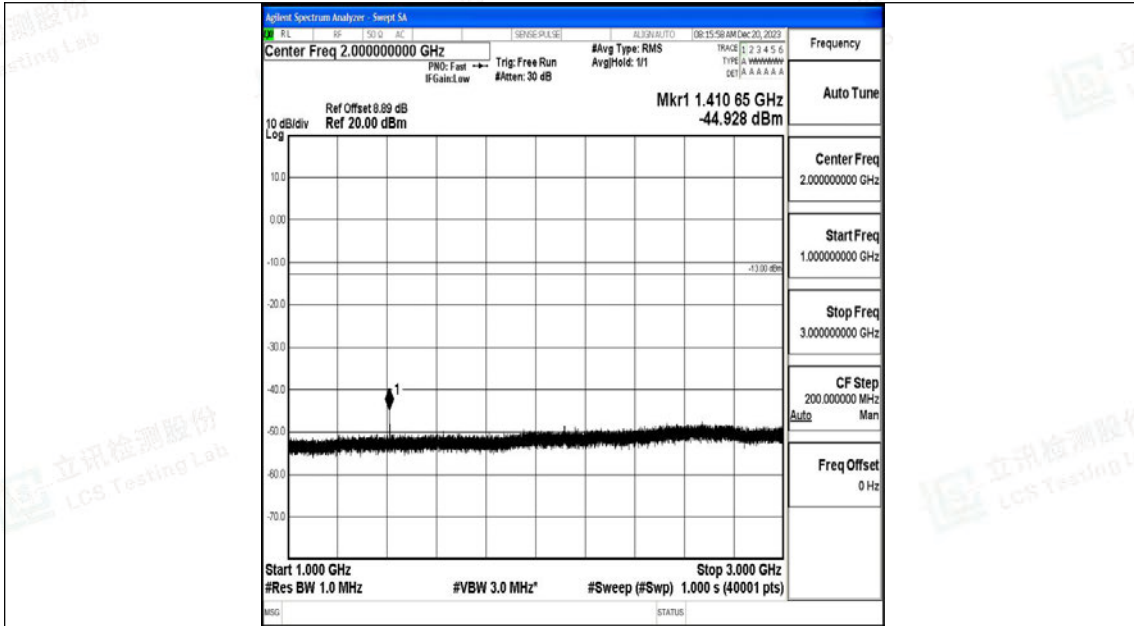

Band12_5MHz_16QAM_23095_1RB#0_30~1000_30~1000

Band12_5MHz_16QAM_23095_1RB#0_1000~3000_1000~3000