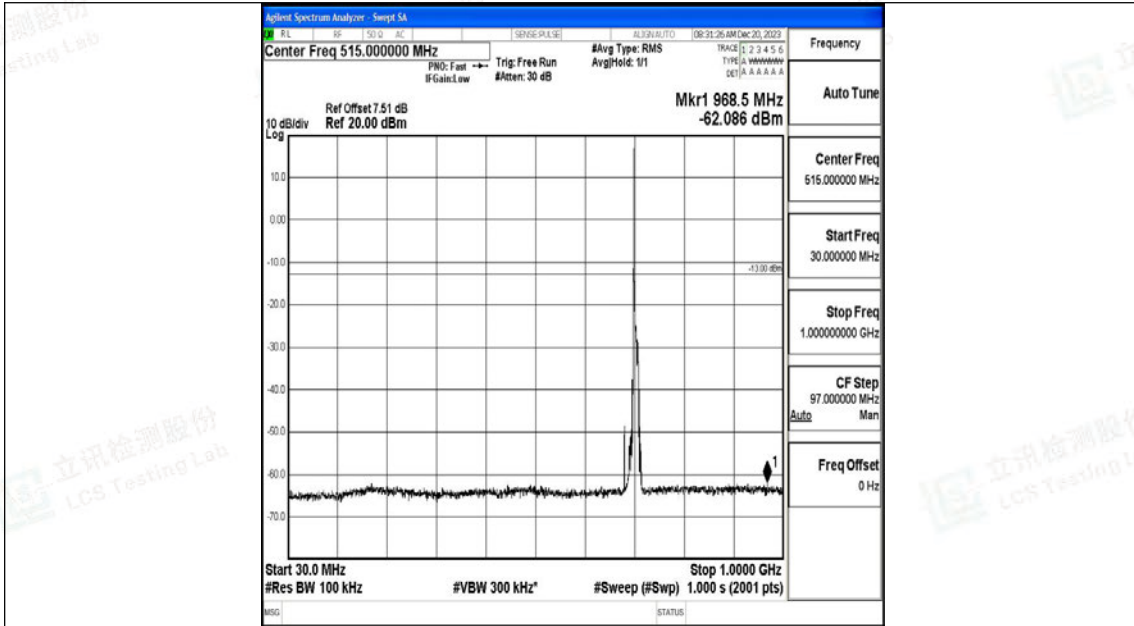

Band12_10MHz_QPSK_23130_1RB#0_0.15~30_0.15~30

Band12_10MHz_QPSK_23130_1RB#0_30~1000_30~1000