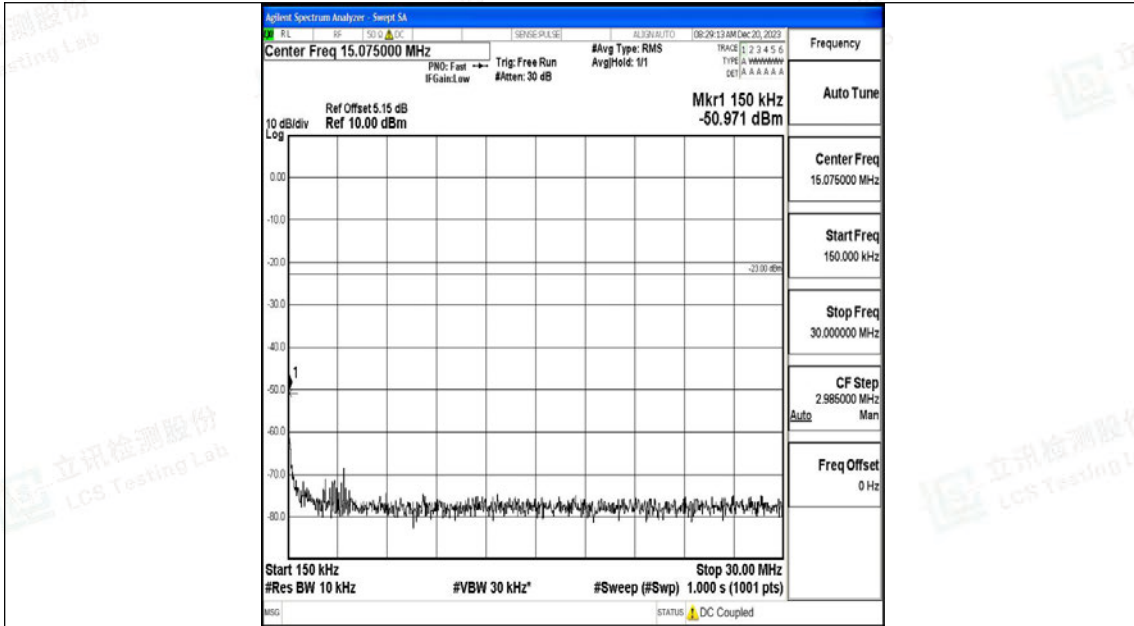

Band12_10MHz_QPSK_23060_1RB#0_0.15~30_0.15~30

Band12_10MHz_QPSK_23060_1RB#0_30~1000_30~1000

Band12_10MHz_QPSK_23060_1RB#0_1000~3000_1000~3000

Band12_10MHz_QPSK_23060_1RB#0_3000~10000_3000~10000

Band12_10MHz_16QAM_23060_1RB#0_0.009~0.15_0.009~0.15