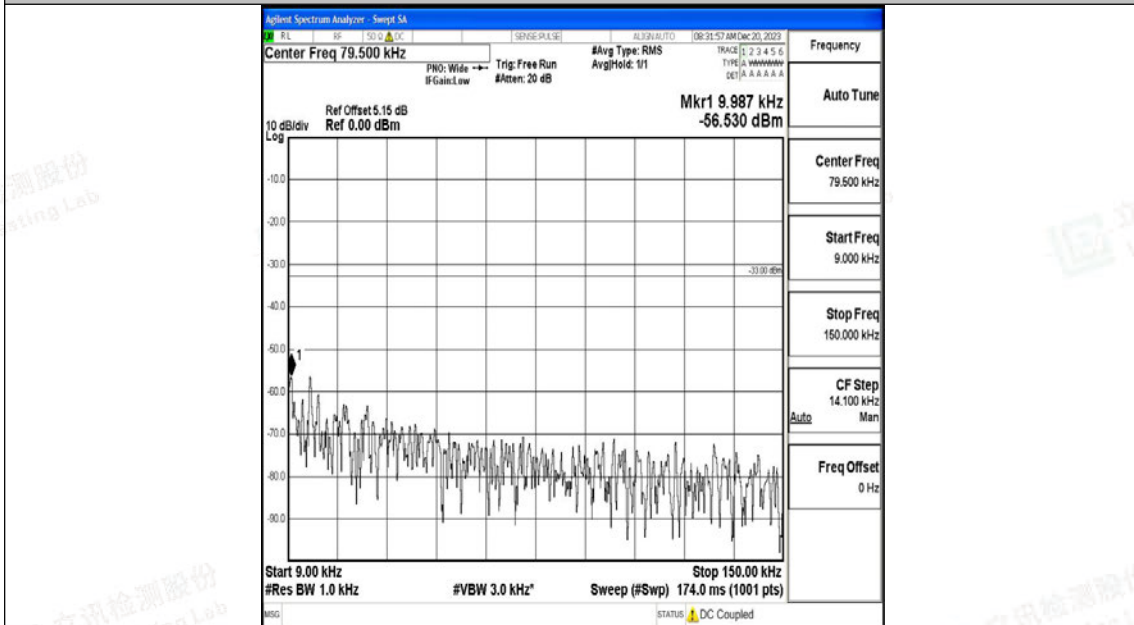

Band12_10MHz_QPSK_23130_1RB#0_0.15~30_0.15~30

Band12_10MHz_QPSK_23130_1RB#0_30~1000_30~1000

Band12_10MHz_QPSK_23130_1RB#0_1000~3000_1000~3000

Band12_10MHz_QPSK_23130_1RB#0_3000~10000_3000~10000

Band12_10MHz_16QAM_23130_1RB#0_0.009~0.15_0.009~0.15