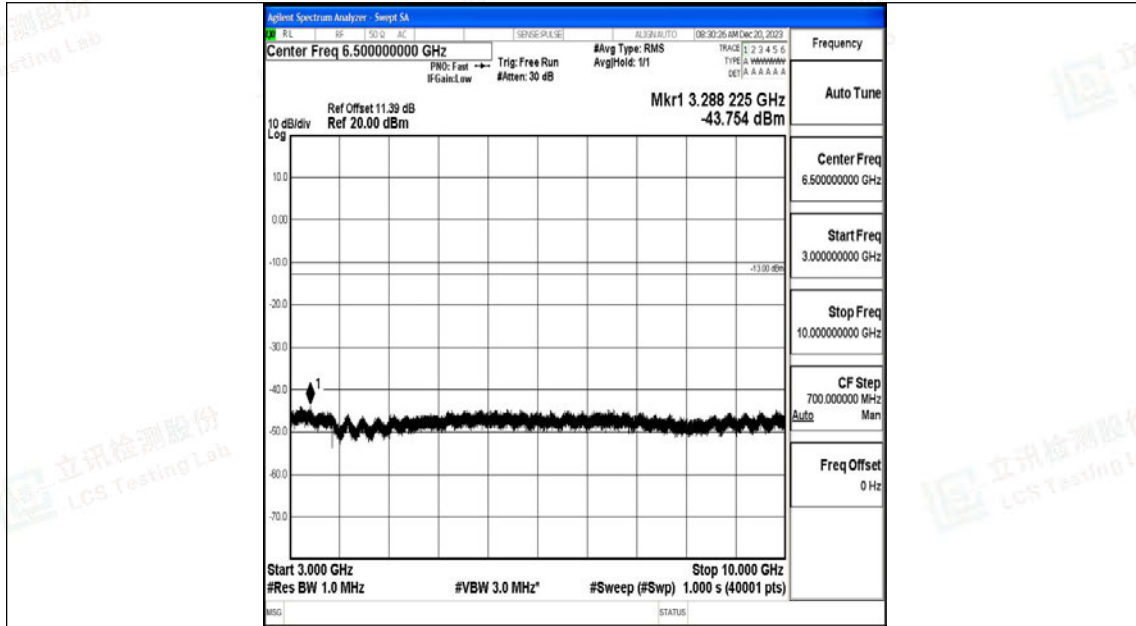

Band12_10MHz_QPSK_23095_1RB#0_0.15~30_0.15~30

Band12_10MHz_QPSK_23095_1RB#0_30~1000_30~1000

Band12_10MHz_QPSK_23095_1RB#0_1000~3000_1000~3000

Band12_10MHz_QPSK_23095_1RB#0_3000~10000_3000~10000

Band12_10MHz_16QAM_23095_1RB#0_0.009~0.15_0.009~0.15