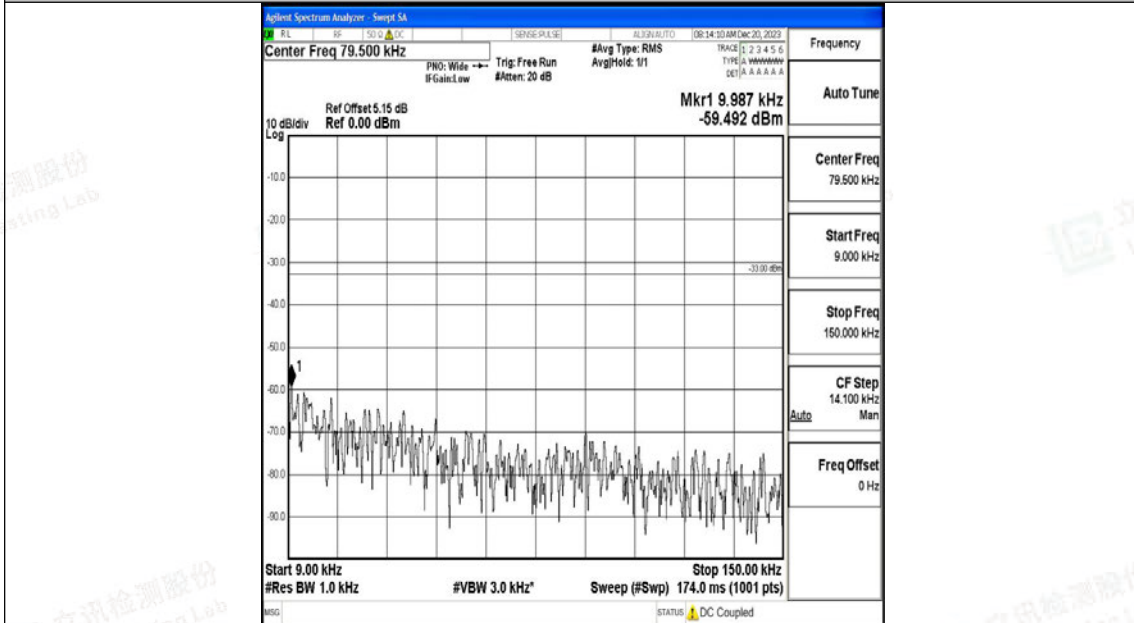

Band12_5MHz_QPSK_23035_1RB#0_0.15~30_0.15~30

Band12_5MHz_QPSK_23035_1RB#0_30~1000_30~1000

Band12_5MHz_QPSK_23035_1RB#0_1000~3000_1000~3000

Band12_5MHz_QPSK_23035_1RB#0_3000~10000_3000~10000

Band12_5MHz_16QAM_23035_1RB#0_0.009~0.15_0.009~0.15