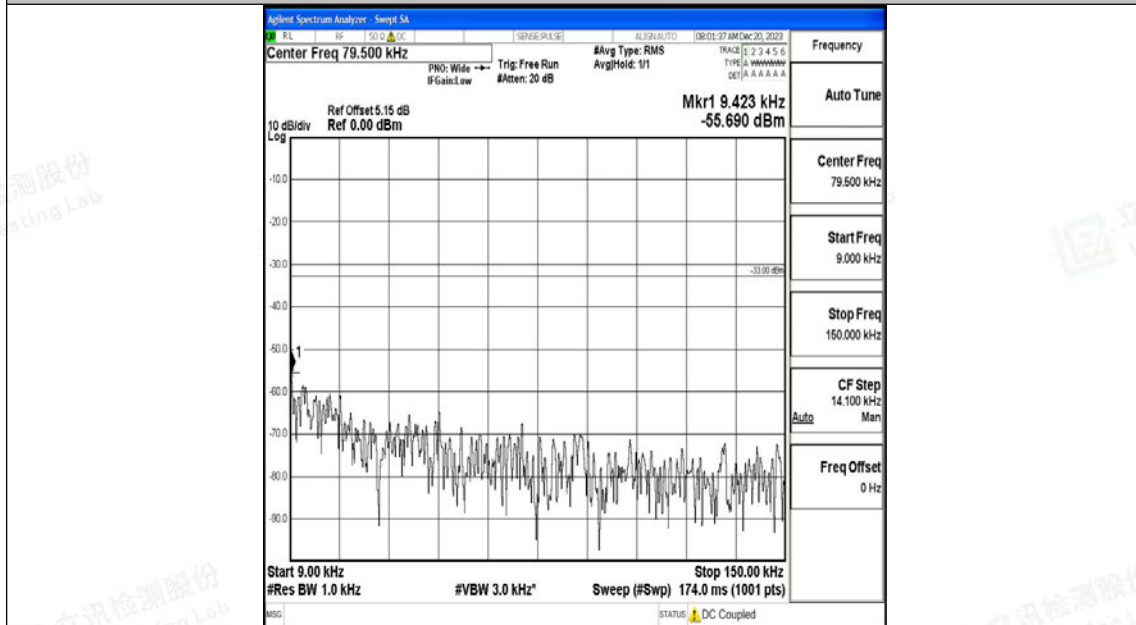

Band12_3MHz_QPSK_23165_1RB#0_0.15~30_0.15~30

Band12_3MHz_QPSK_23165_1RB#0_30~1000_30~1000

Band12_3MHz_QPSK_23165_1RB#0_1000~3000_1000~3000

Band12_3MHz_QPSK_23165_1RB#0_3000~10000_3000~10000

Band12_3MHz_16QAM_23165_1RB#0_0.009~0.15_0.009~0.15