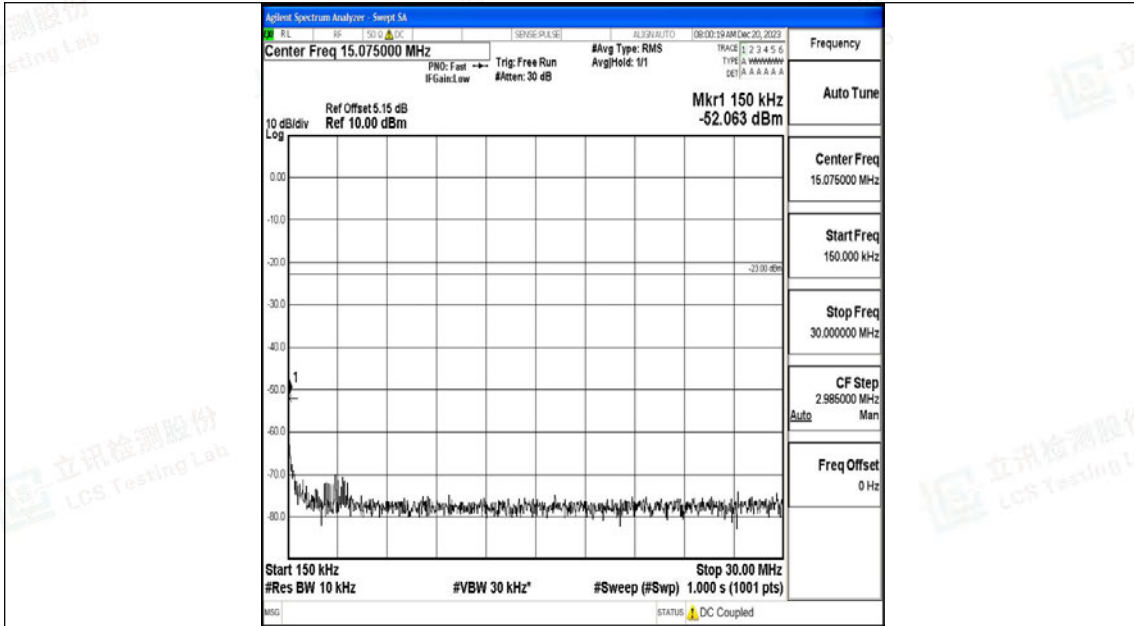

Band12_3MHz_QPSK_23095_1RB#0_0.15~30_0.15~30

Band12_3MHz_QPSK_23095_1RB#0_30~1000_30~1000

Band12_3MHz_QPSK_23095_1RB#0_1000~3000_1000~3000

Band12_3MHz_QPSK_23095_1RB#0_3000~10000_3000~10000

Band12_3MHz_16QAM_23095_1RB#0_0.009~0.15_0.009~0.15