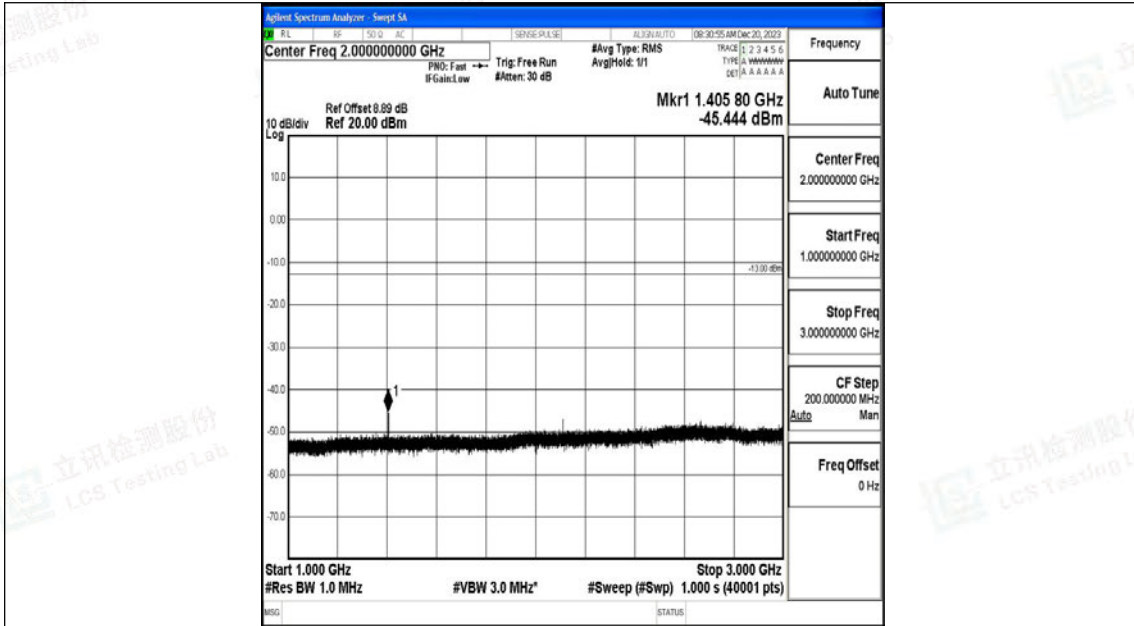

Band12_10MHz_16QAM_23095_1RB#0_30~1000_30~1000

Band12_10MHz_16QAM_23095_1RB#0_1000~3000_1000~3000