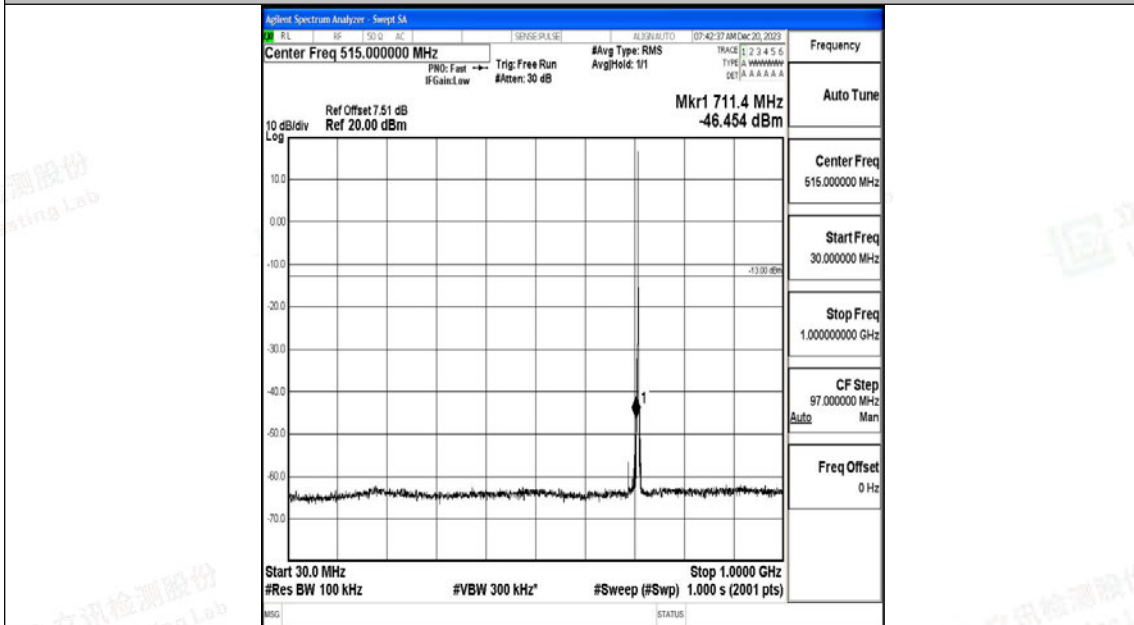

Band12_1.4MHz_16QAM_23173_1RB#0_0.15~30_0.15~30

Band12_1.4MHz_16QAM_23173_1RB#0_30~1000_30~1000

Band12_1.4MHz_16QAM_23173_1RB#0_1000~3000_1000~3000

Band12_1.4MHz_16QAM_23173_1RB#0_3000~10000_3000~10000

Band12_3MHz_QPSK_23025_1RB#0_0.009~0.15_0.009~0.15