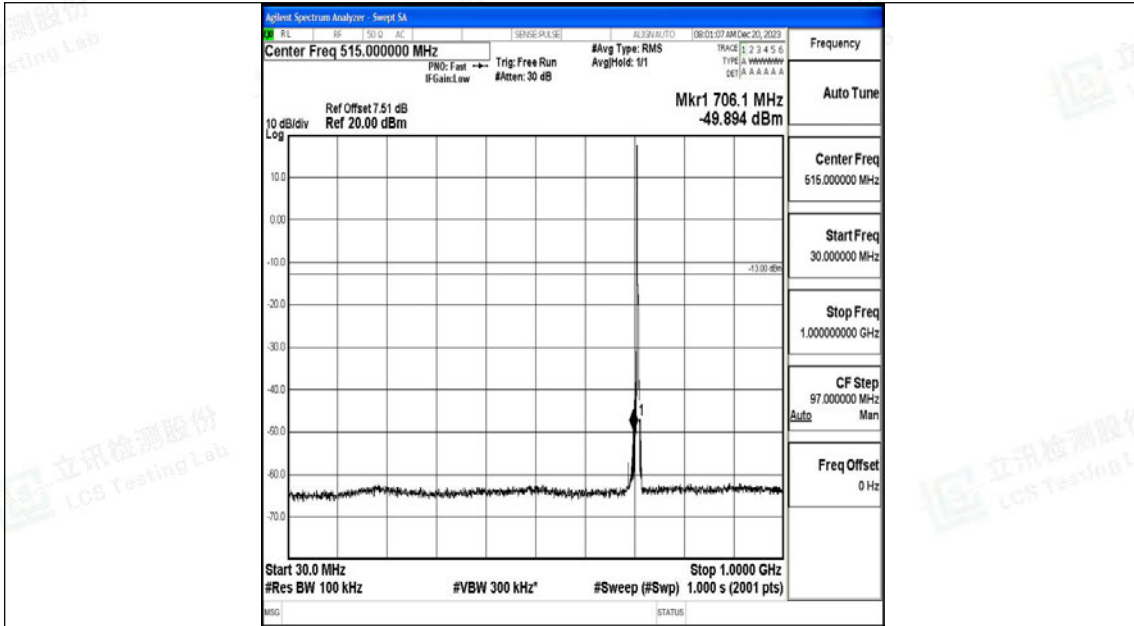

Band12_3MHz_QPSK_23165_1RB#0_0.15~30_0.15~30

Band12_3MHz_QPSK_23165_1RB#0_30~1000_30~1000