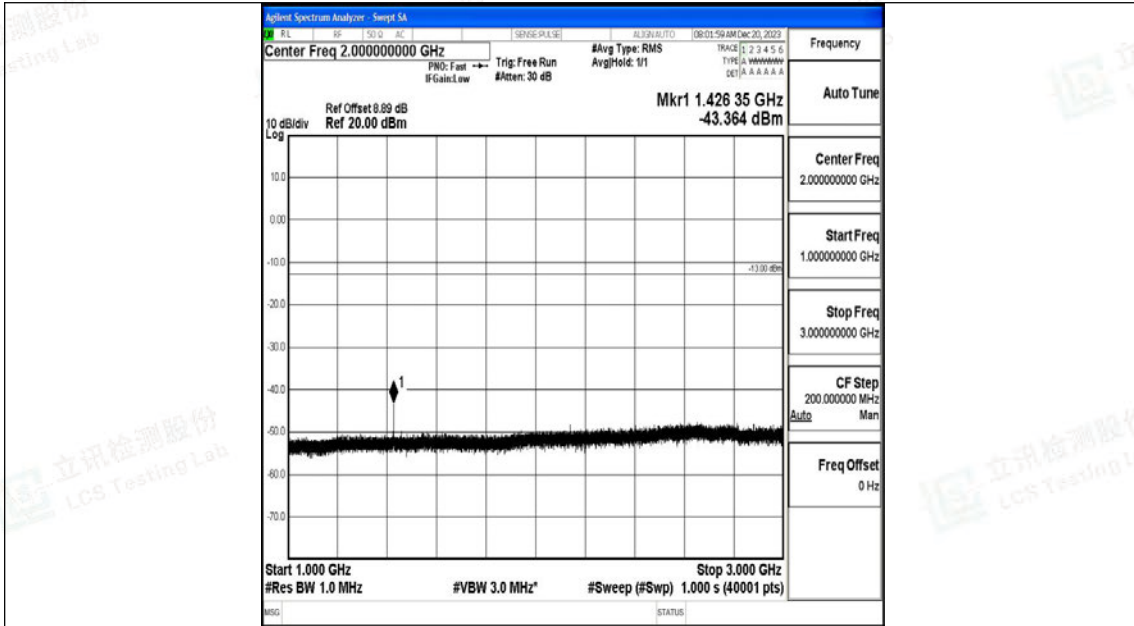

Band12_3MHz_16QAM_23165_1RB#0_30~1000_30~1000

Band12_3MHz_16QAM_23165_1RB#0_1000~3000_1000~3000