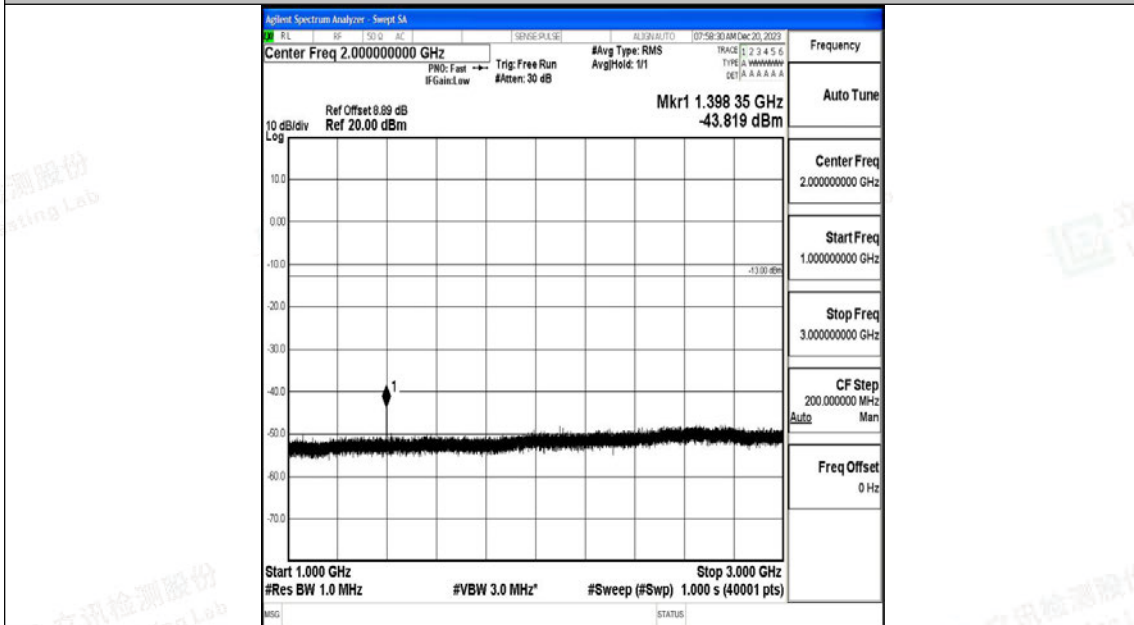

Band12_3MHz_QPSK_23025_1RB#0_30~1000_30~1000

Band12_3MHz_QPSK_23025_1RB#0_1000~3000_1000~3000