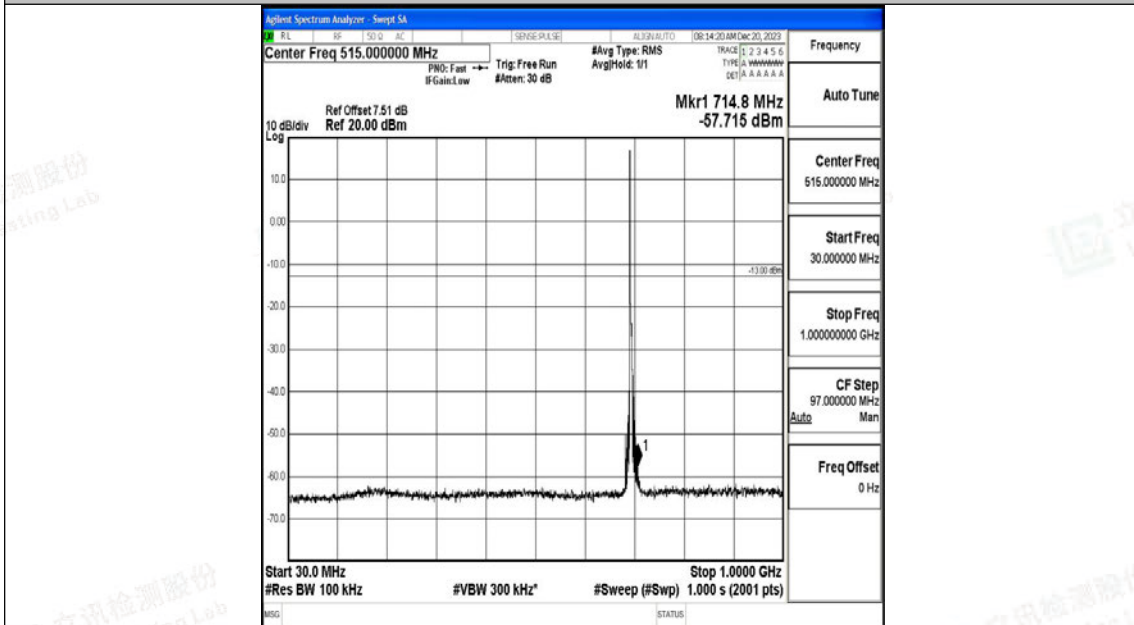

Band12_5MHz_16QAM_23035_1RB#0_0.15~30_0.15~30

Band12_5MHz_16QAM_23035_1RB#0_30~1000_30~1000