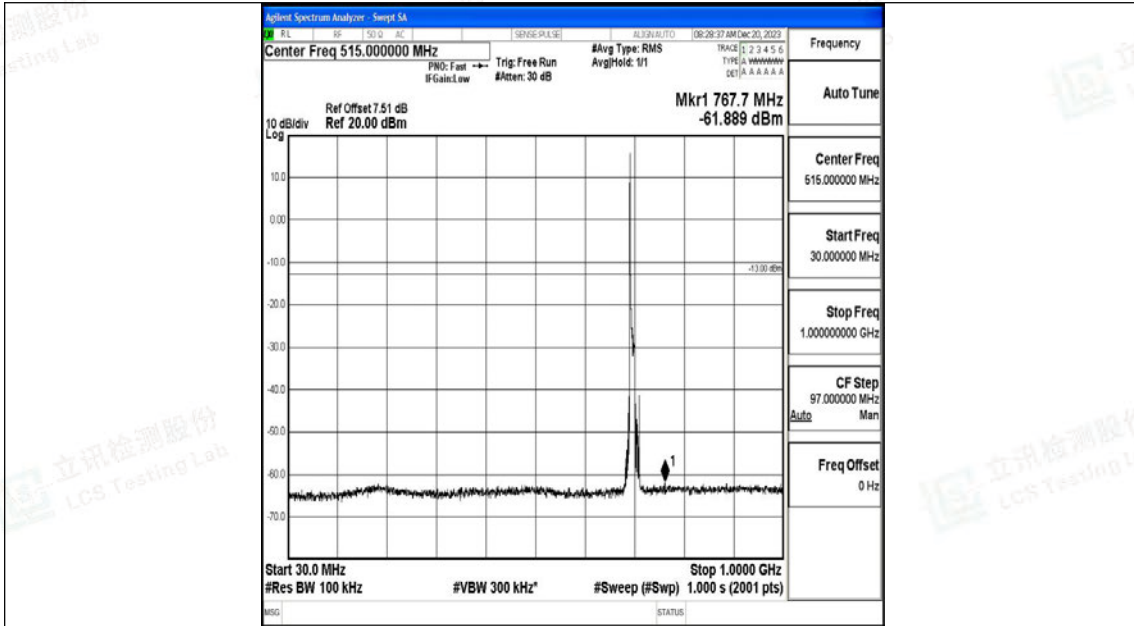

Band12_10MHz_QPSK_23060_1RB#0_0.15~30_0.15~30

Band12_10MHz_QPSK_23060_1RB#0_30~1000_30~1000