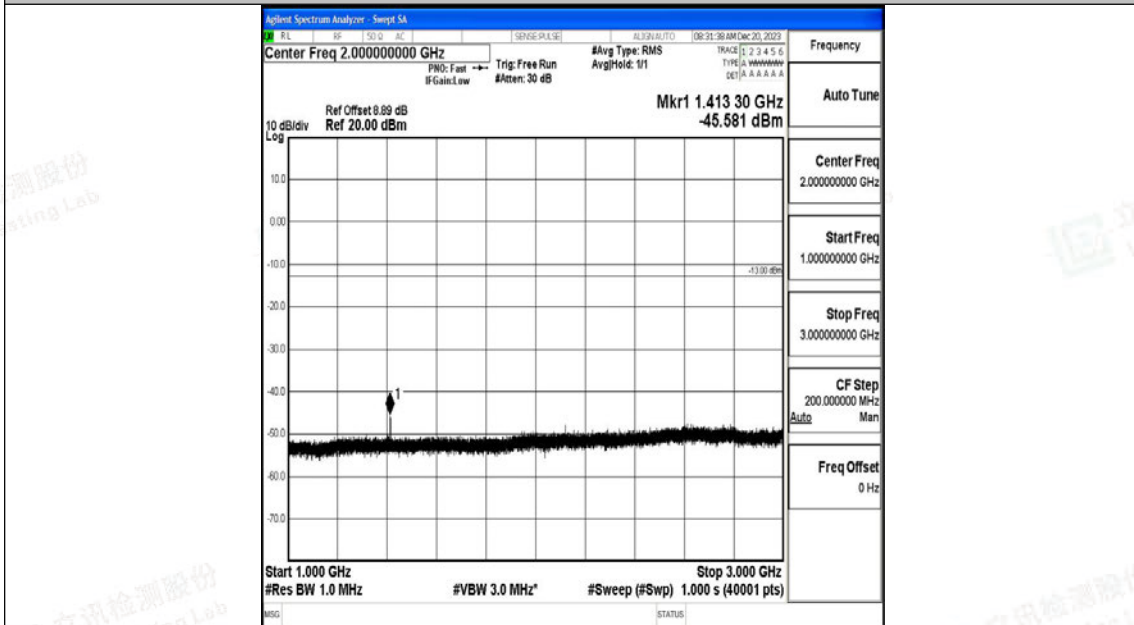

Band12_10MHz_QPSK_23130_1RB#0_30~1000_30~1000

Band12_10MHz_QPSK_23130_1RB#0_1000~3000_1000~3000