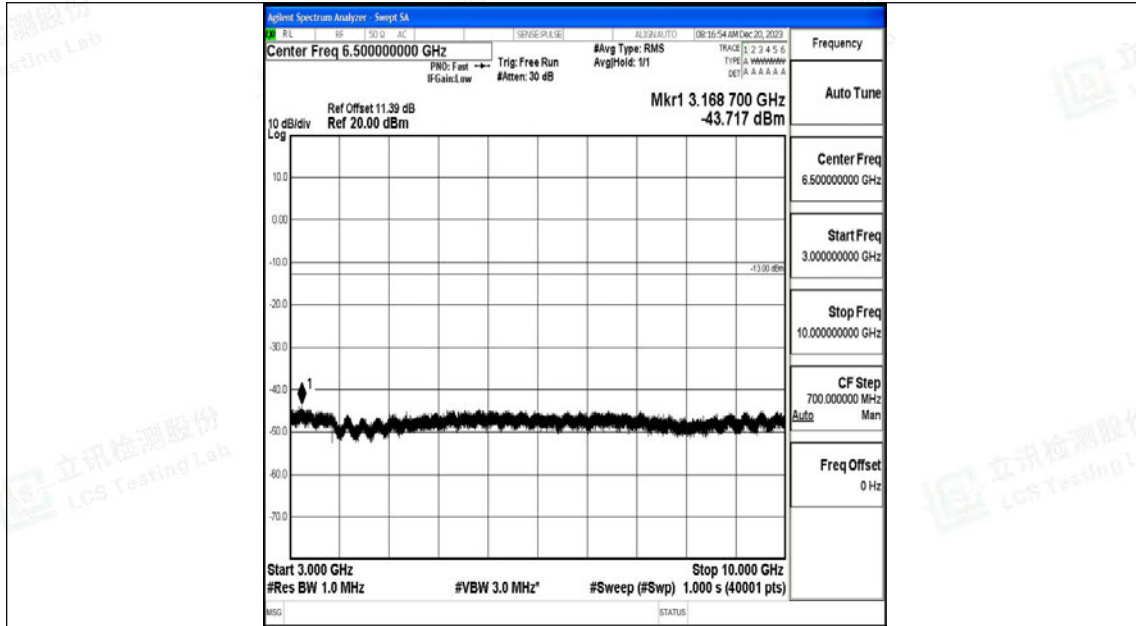

Band12_5MHz_QPSK_23155_1RB#0_0.15~30_0.15~30

Band12_5MHz_QPSK_23155_1RB#0_30~1000_30~1000

Band12_5MHz_QPSK_23155_1RB#0_1000~3000_1000~3000

Band12_5MHz_QPSK_23155_1RB#0_3000~10000_3000~10000

Band12_5MHz_16QAM_23155_1RB#0_0.009~0.15_0.009~0.15