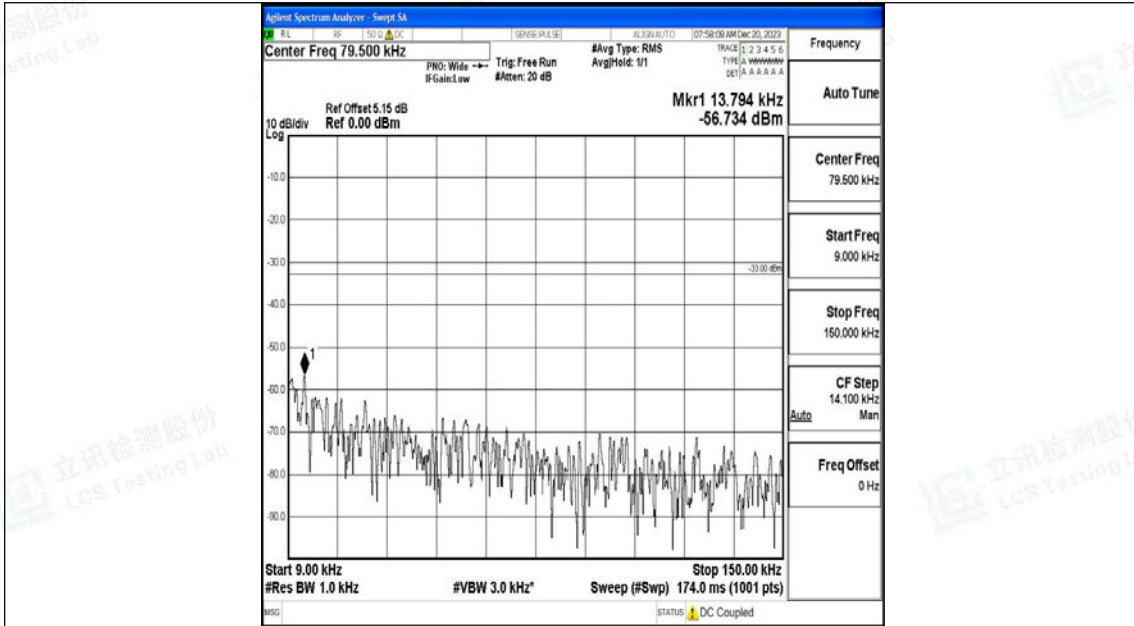

Band12_1.4MHz_16QAM_23173_1RB#0_0.15~30_0.15~30

Band12_1.4MHz_16QAM_23173_1RB#0_30~1000_30~1000

Band12_1.4MHz_16QAM_23173_1RB#0_1000~3000_1000~3000

Band12_1.4MHz_16QAM_23173_1RB#0_3000~10000_3000~10000

Band12_3MHz_QPSK_23025_1RB#0_0.009~0.15_0.009~0.15