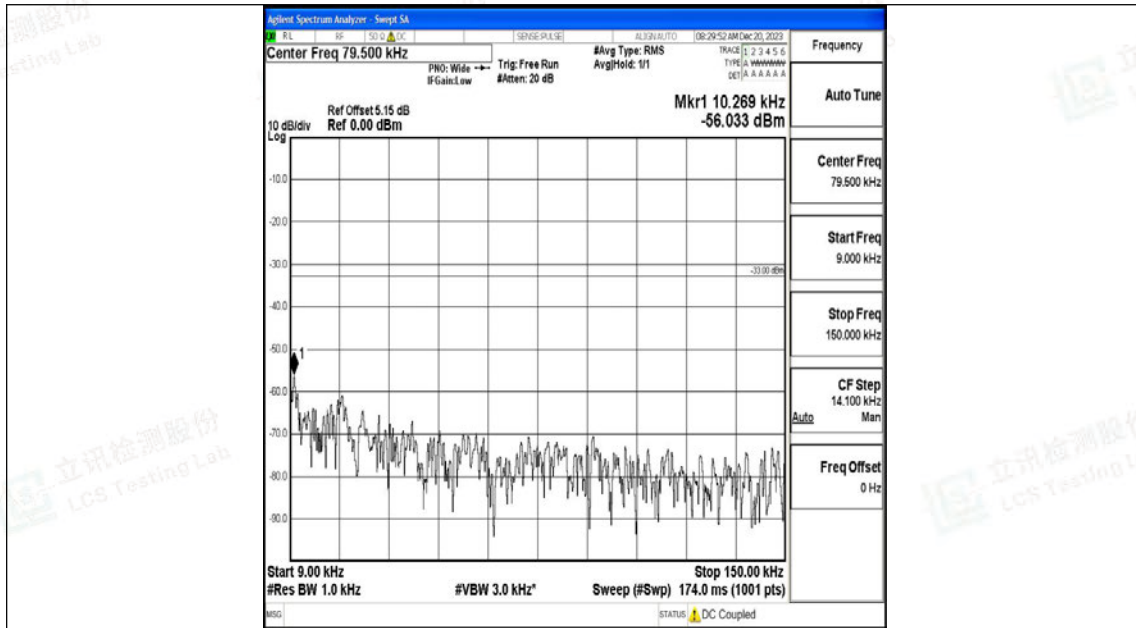

Band12_10MHz_16QAM_23060_1RB#0_0.15~30_0.15~30

Band12_10MHz_16QAM_23060_1RB#0_30~1000_30~1000

Band12_10MHz_16QAM_23060_1RB#0_1000~3000_1000~3000

Band12_10MHz_16QAM_23060_1RB#0_3000~10000_3000~10000

Band12_10MHz_QPSK_23095_1RB#0_0.009~0.15_0.009~0.15