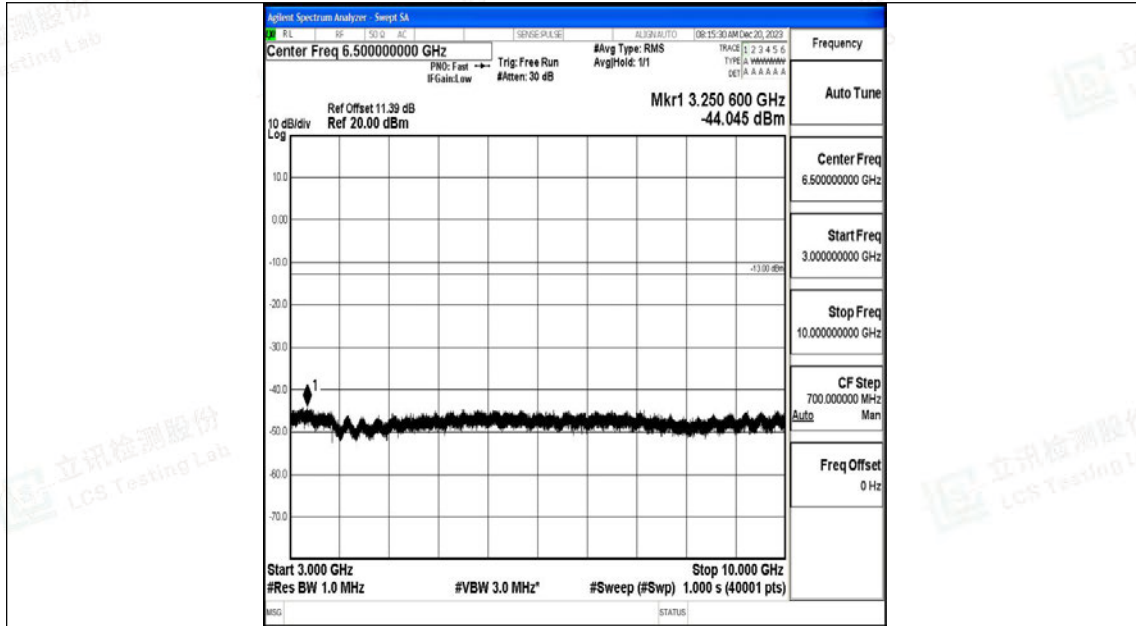

Band12_5MHz_QPSK_23095_1RB#0_0.15~30_0.15~30

Band12_5MHz_QPSK_23095_1RB#0_30~1000_30~1000

Band12_5MHz_QPSK_23095_1RB#0_1000~3000_1000~3000

Band12_5MHz_QPSK_23095_1RB#0_3000~10000_3000~10000

Band12_5MHz_16QAM_23095_1RB#0_0.009~0.15_0.009~0.15