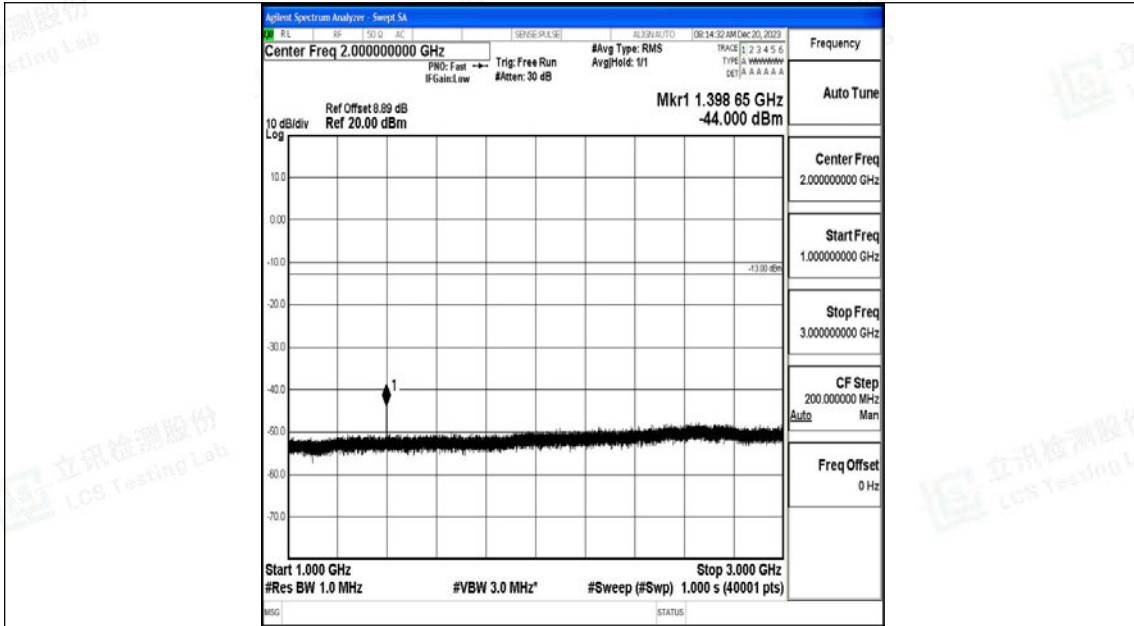

Band12_5MHz_16QAM_23035_1RB#0_30~1000_30~1000

Band12_5MHz_16QAM_23035_1RB#0_1000~3000_1000~3000