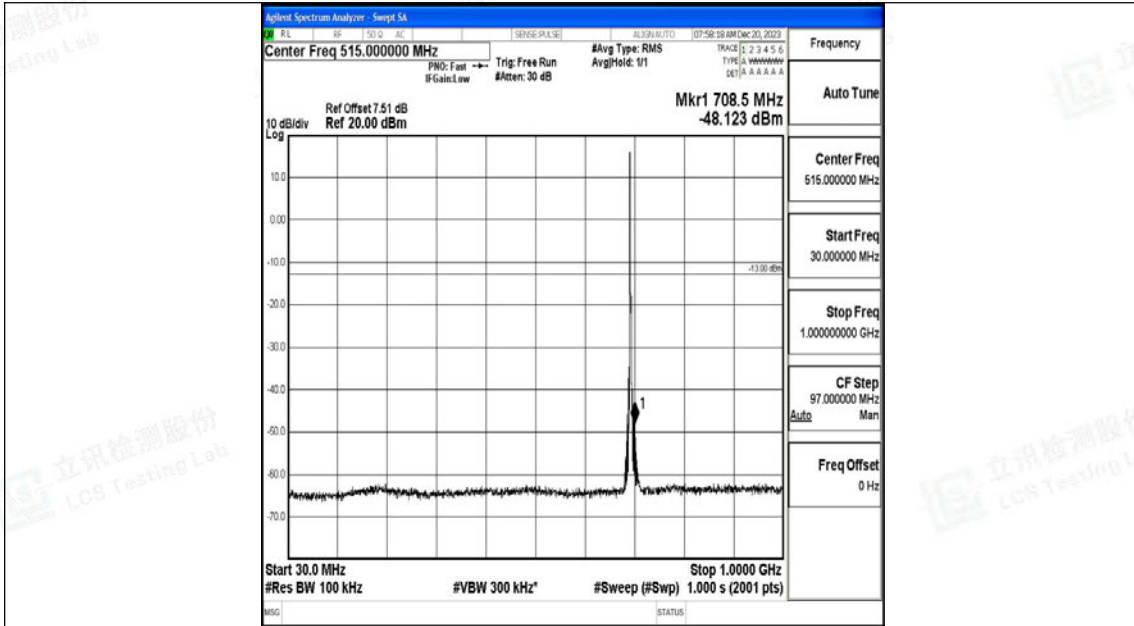

Band12_3MHz_QPSK_23025_1RB#0_0.15~30_0.15~30

Band12_3MHz_QPSK_23025_1RB#0_30~1000_30~1000