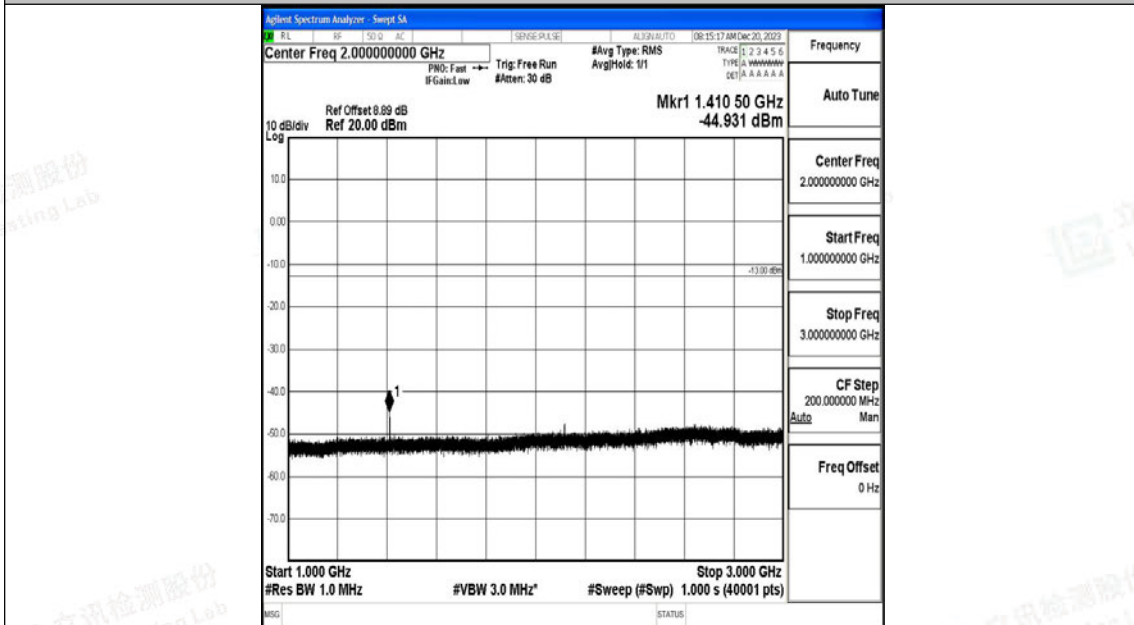

Band12_5MHz_QPSK_23095_1RB#0_30~1000_30~1000

Band12_5MHz_QPSK_23095_1RB#0_1000~3000_1000~3000