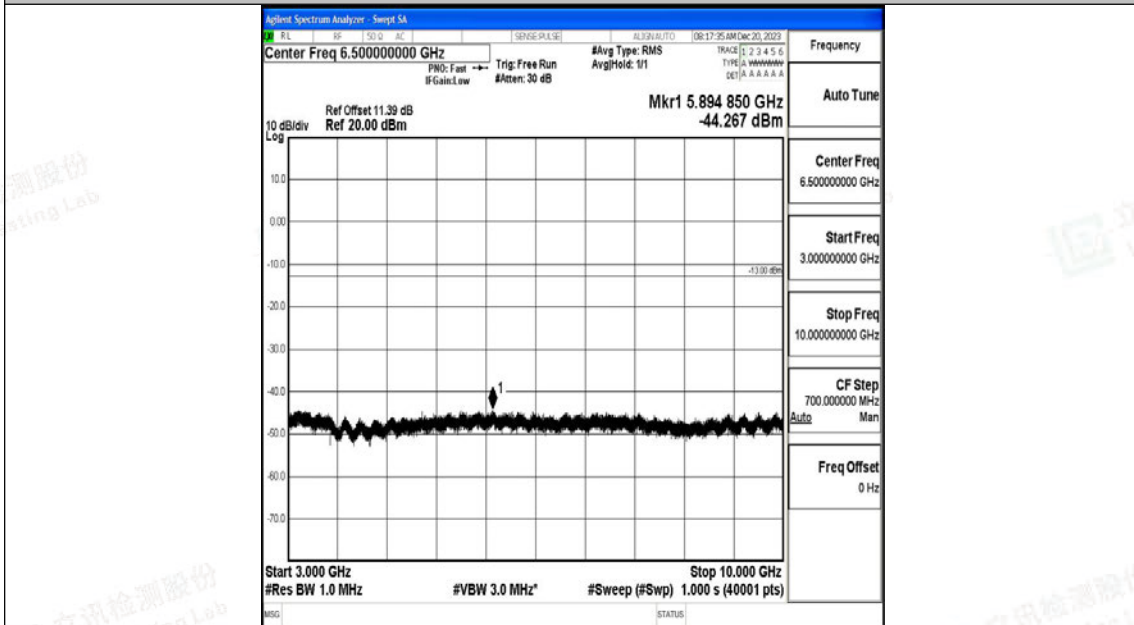

Band12_5MHz_16QAM_23155_1RB#0_0.15~30_0.15~30

Band12_5MHz_16QAM_23155_1RB#0_30~1000_30~1000

Band12_5MHz_16QAM_23155_1RB#0_1000~3000_1000~3000

Band12_5MHz_16QAM_23155_1RB#0_3000~10000_3000~10000

Band12_10MHz_QPSK_23060_1RB#0_0.009~0.15_0.009~0.15