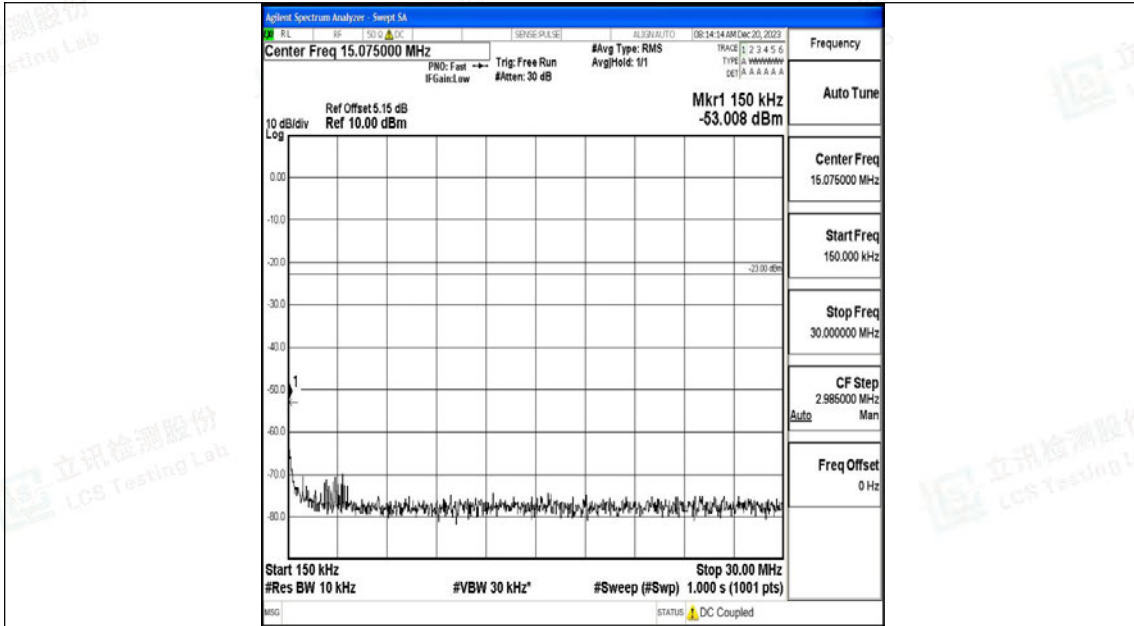

Band12_5MHz_QPSK_23035_1RB#0_0.15~30_0.15~30

Band12_5MHz_QPSK_23035_1RB#0_30~1000_30~1000

Band12_5MHz_QPSK_23035_1RB#0_1000~3000_1000~3000

Band12_5MHz_QPSK_23035_1RB#0_3000~10000_3000~10000

Band12_5MHz_16QAM_23035_1RB#0_0.009~0.15_0.009~0.15