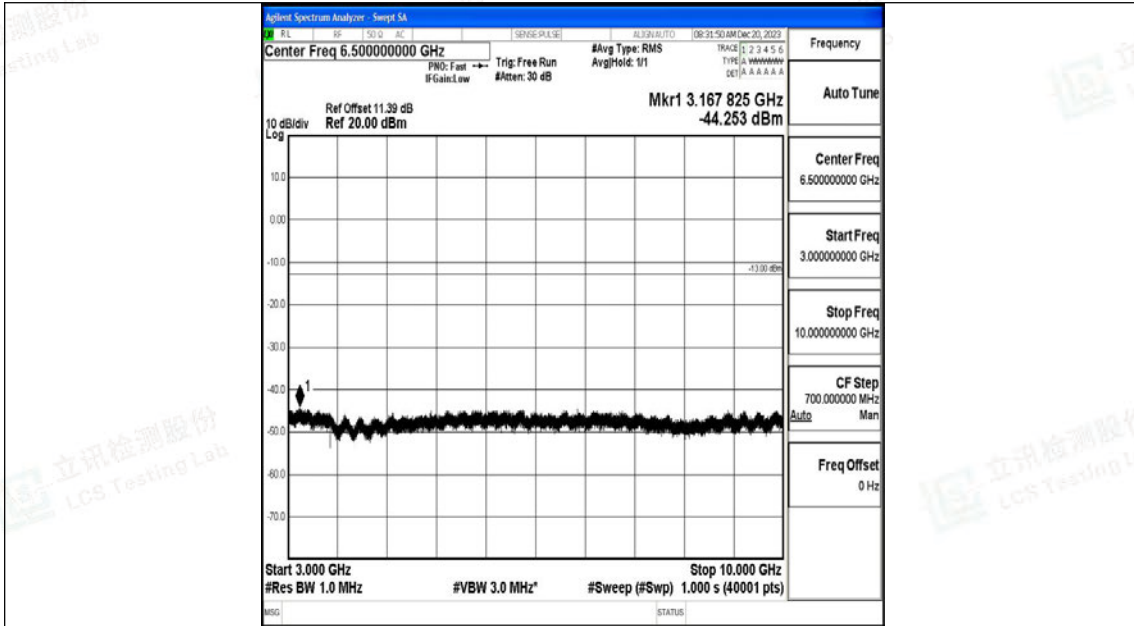

Band12_10MHz_QPSK_23130_1RB#0_0.15~30_0.15~30

Band12_10MHz_QPSK_23130_1RB#0_30~1000_30~1000

Band12_10MHz_QPSK_23130_1RB#0_1000~3000_1000~3000

Band12_10MHz_QPSK_23130_1RB#0_3000~10000_3000~10000

Band12_10MHz_16QAM_23130_1RB#0_0.009~0.15_0.009~0.15