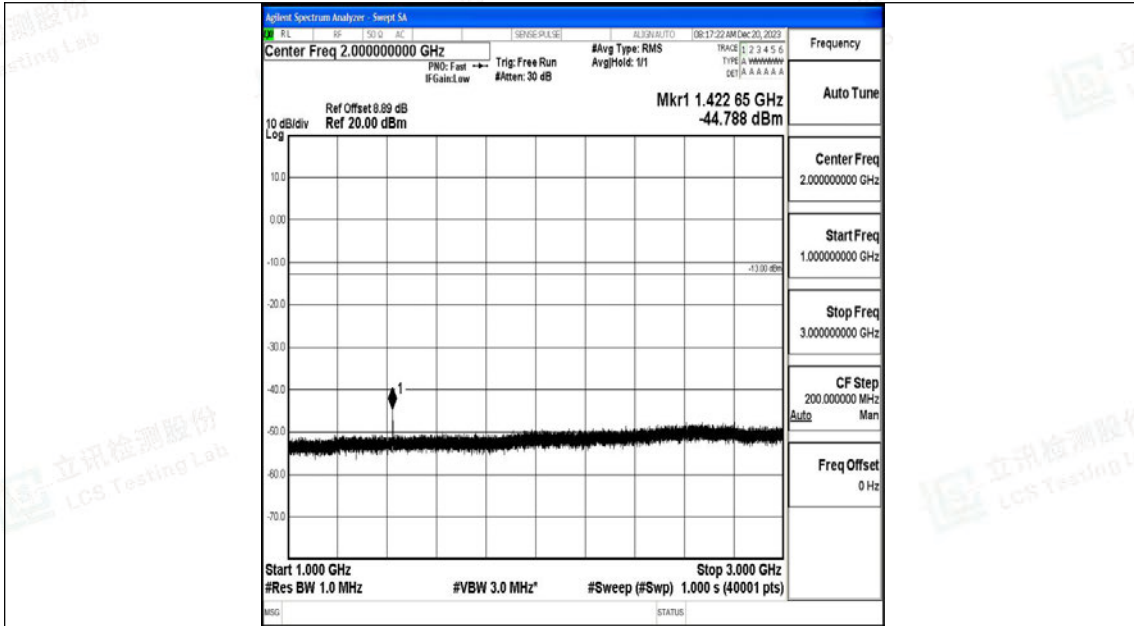

Band12_5MHz_16QAM_23155_1RB#0_30~1000_30~1000

Band12_5MHz_16QAM_23155_1RB#0_1000~3000_1000~3000