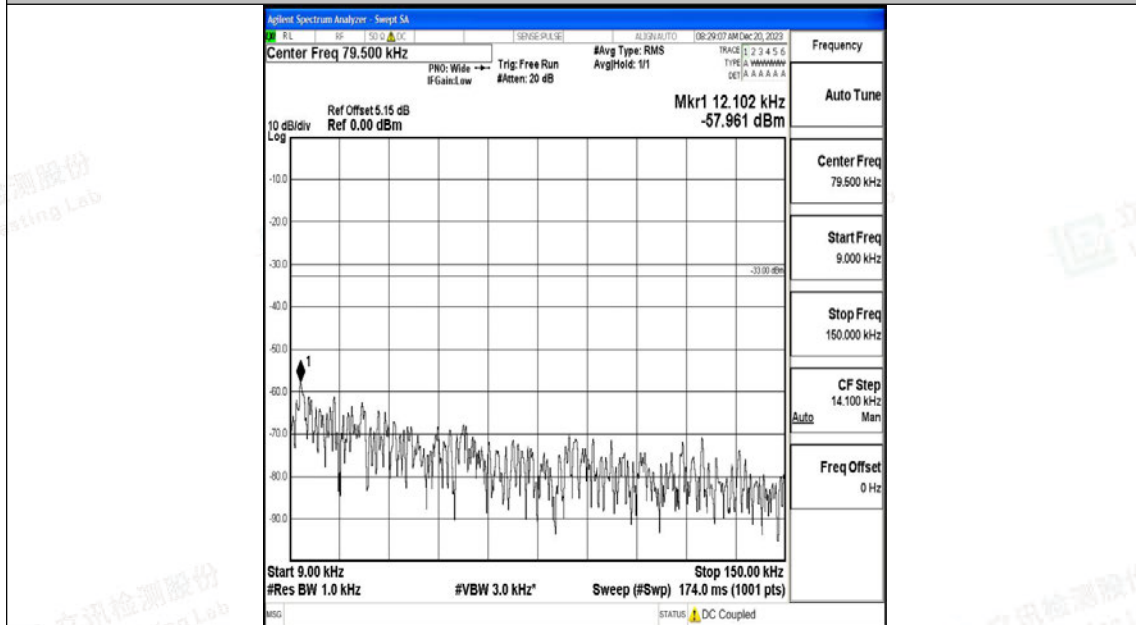

Band12_10MHz_QPSK_23060_1RB#0_0.15~30_0.15~30

Band12_10MHz_QPSK_23060_1RB#0_30~1000_30~1000

Band12_10MHz_QPSK_23060_1RB#0_1000~3000_1000~3000

Band12_10MHz_QPSK_23060_1RB#0_3000~10000_3000~10000

Band12_10MHz_16QAM_23060_1RB#0_0.009~0.15_0.009~0.15