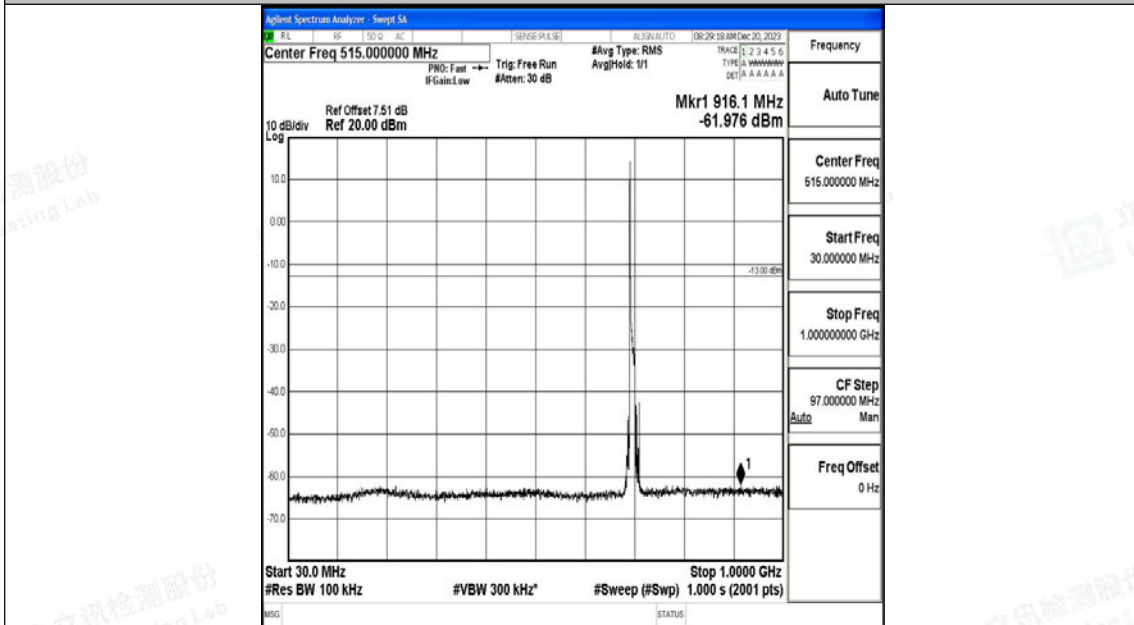

Band12_10MHz_16QAM_23060_1RB#0_0.15~30_0.15~30

Band12_10MHz_16QAM_23060_1RB#0_30~1000_30~1000