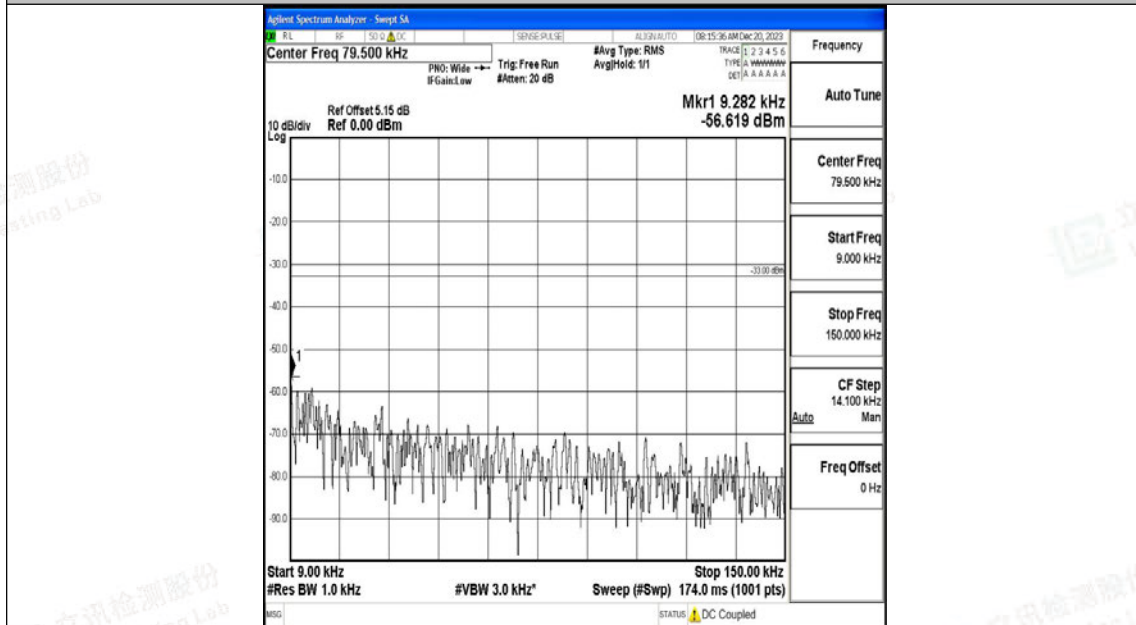

Band12_5MHz_QPSK_23095_1RB#0_0.15~30_0.15~30

Band12_5MHz_QPSK_23095_1RB#0_30~1000_30~1000

Band12_5MHz_QPSK_23095_1RB#0_1000~3000_1000~3000

Band12_5MHz_QPSK_23095_1RB#0_3000~10000_3000~10000

Band12_5MHz_16QAM_23095_1RB#0_0.009~0.15_0.009~0.15