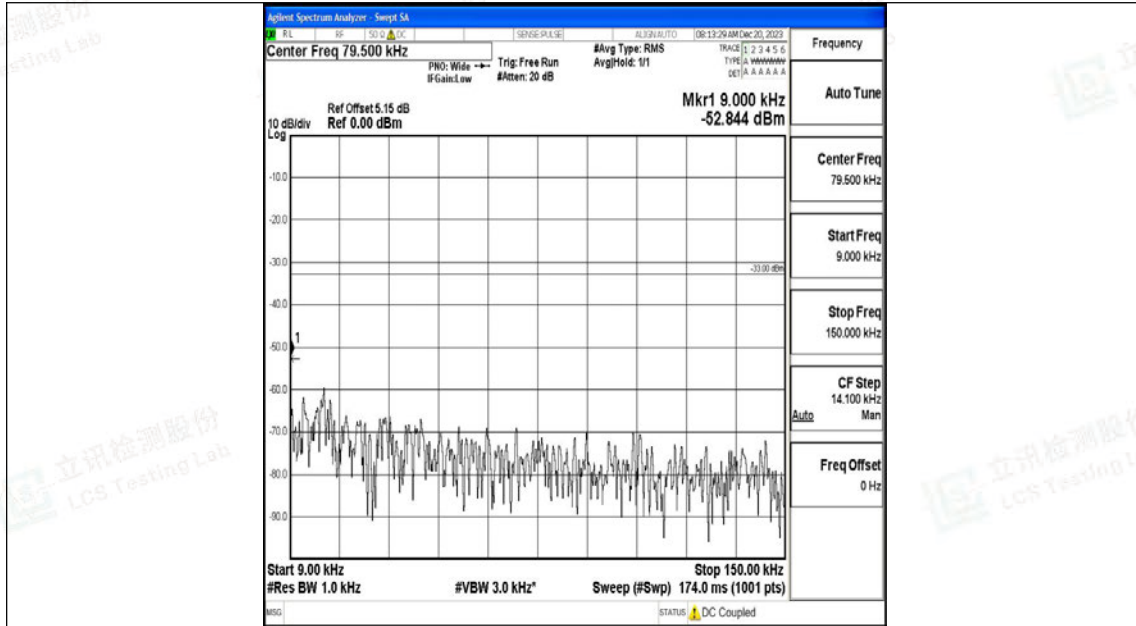

Band12_3MHz_16QAM_23165_1RB#0_0.15~30_0.15~30

Band12_3MHz_16QAM_23165_1RB#0_30~1000_30~1000

Band12_3MHz_16QAM_23165_1RB#0_1000~3000_1000~3000

Band12_3MHz_16QAM_23165_1RB#0_3000~10000_3000~10000

Band12_5MHz_QPSK_23035_1RB#0_0.009~0.15_0.009~0.15