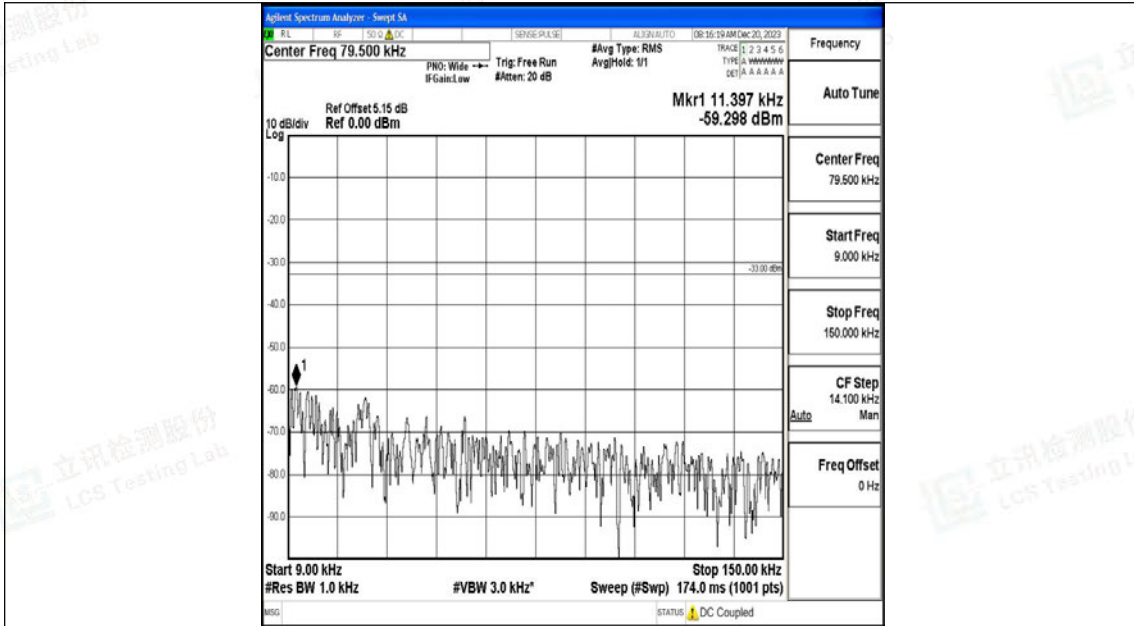

Band12_5MHz_16QAM_23095_1RB#0_0.15~30_0.15~30

Band12_5MHz_16QAM_23095_1RB#0_30~1000_30~1000

Band12_5MHz_16QAM_23095_1RB#0_1000~3000_1000~3000

Band12_5MHz_16QAM_23095_1RB#0_3000~10000_3000~10000

Band12_5MHz_QPSK_23155_1RB#0_0.009~0.15_0.009~0.15