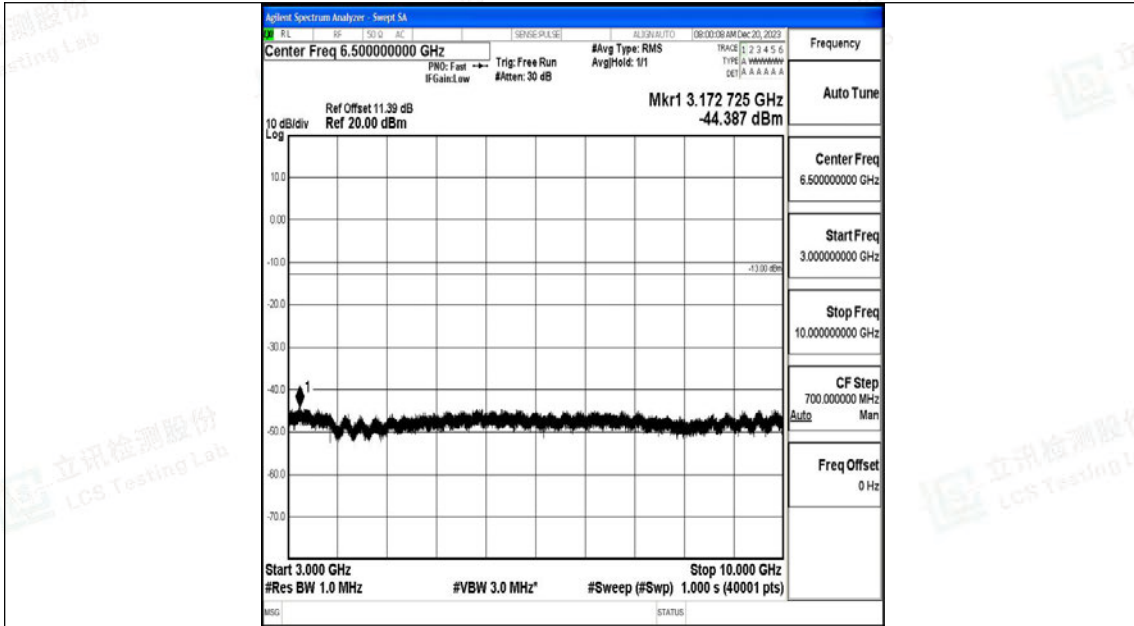

Band12_3MHz_QPSK_23095_1RB#0_0.15~30_0.15~30

Band12_3MHz_QPSK_23095_1RB#0_30~1000_30~1000

Band12_3MHz_QPSK_23095_1RB#0_1000~3000_1000~3000

Band12_3MHz_QPSK_23095_1RB#0_3000~10000_3000~10000

Band12_3MHz_16QAM_23095_1RB#0_0.009~0.15_0.009~0.15