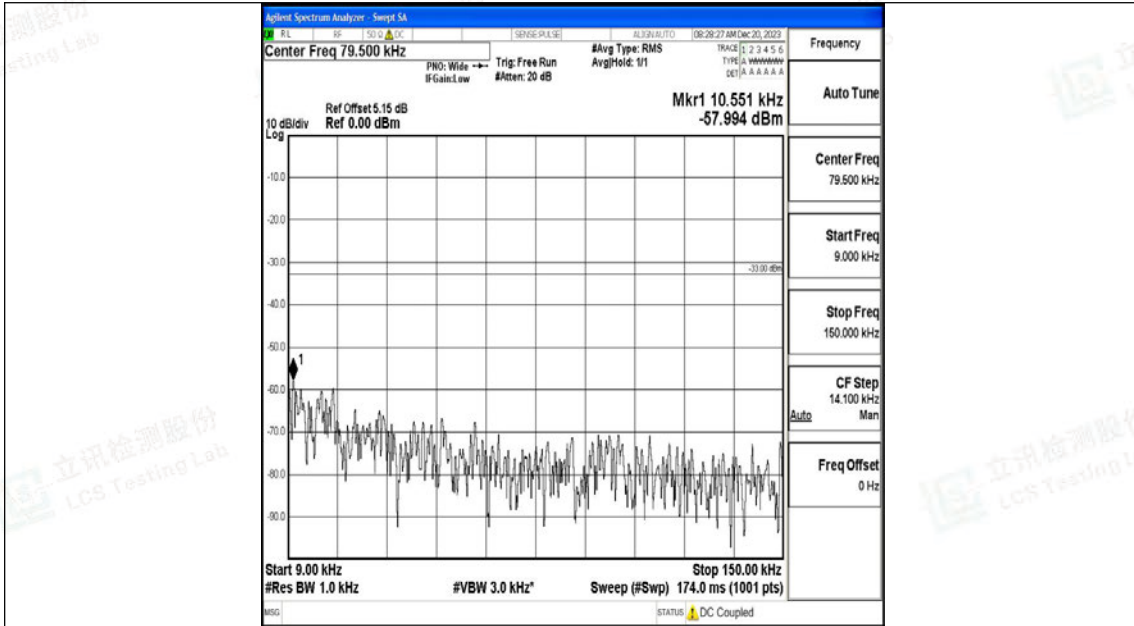

Band12_5MHz_16QAM_23155_1RB#0_0.15~30_0.15~30

Band12_5MHz_16QAM_23155_1RB#0_30~1000_30~1000

Band12_5MHz_16QAM_23155_1RB#0_1000~3000_1000~3000

Band12_5MHz_16QAM_23155_1RB#0_3000~10000_3000~10000

Band12_10MHz_QPSK_23060_1RB#0_0.009~0.15_0.009~0.15