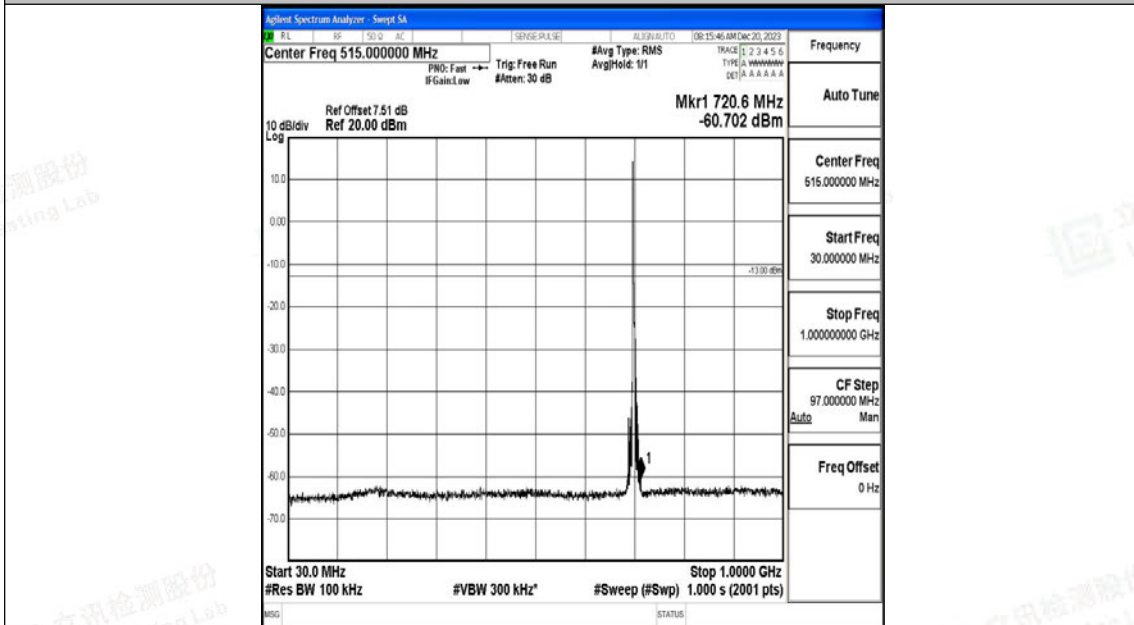

Band12_5MHz_16QAM_23095_1RB#0_0.15~30_0.15~30

Band12_5MHz_16QAM_23095_1RB#0_30~1000_30~1000