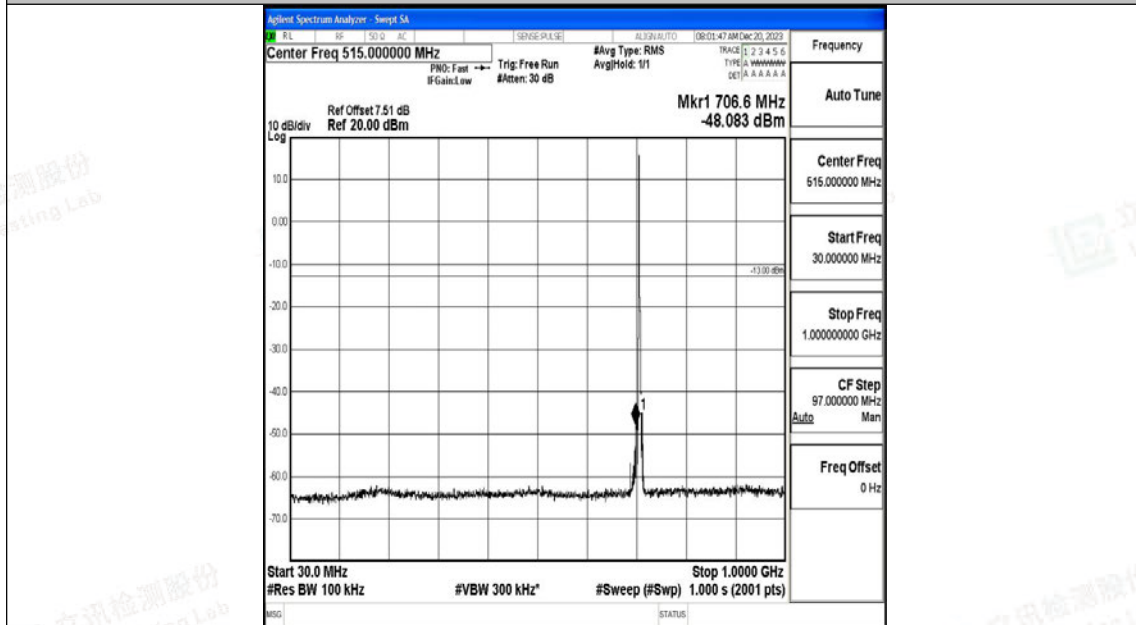

Band12_3MHz_16QAM_23165_1RB#0_0.15~30_0.15~30

Band12_3MHz_16QAM_23165_1RB#0_30~1000_30~1000