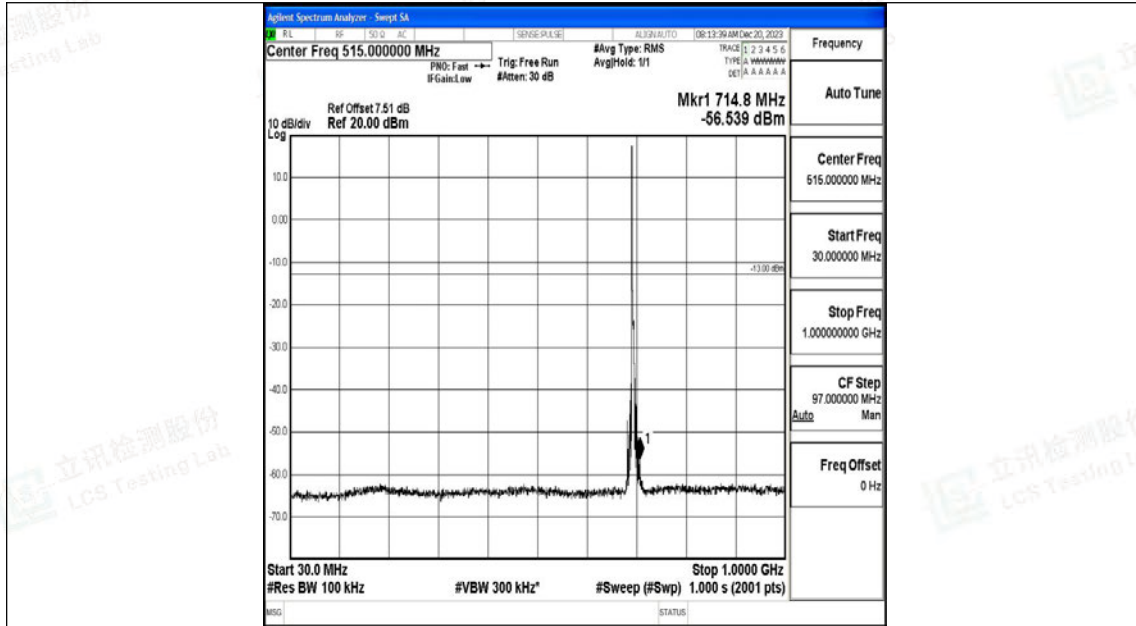

Band12_5MHz_QPSK_23035_1RB#0_0.15~30_0.15~30

Band12_5MHz_QPSK_23035_1RB#0_30~1000_30~1000