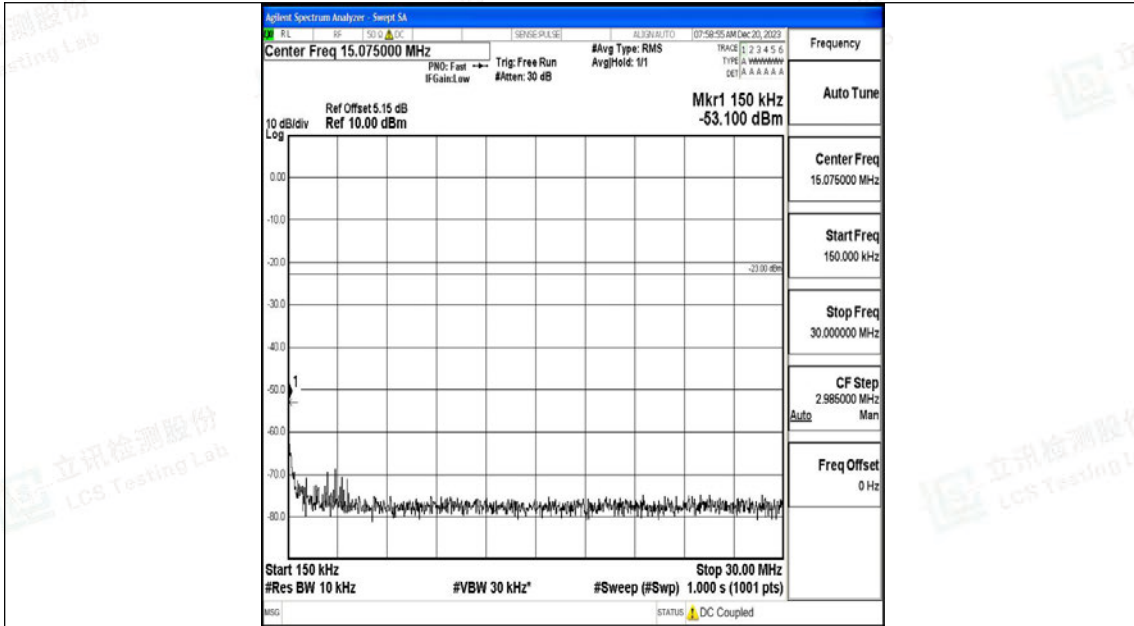

Band12_3MHz_QPSK_23025_1RB#0_0.15~30_0.15~30

Band12_3MHz_QPSK_23025_1RB#0_30~1000_30~1000

Band12_3MHz_QPSK_23025_1RB#0_1000~3000_1000~3000

Band12_3MHz_QPSK_23025_1RB#0_3000~10000_3000~10000

Band12_3MHz_16QAM_23025_1RB#0_0.009~0.15_0.009~0.15