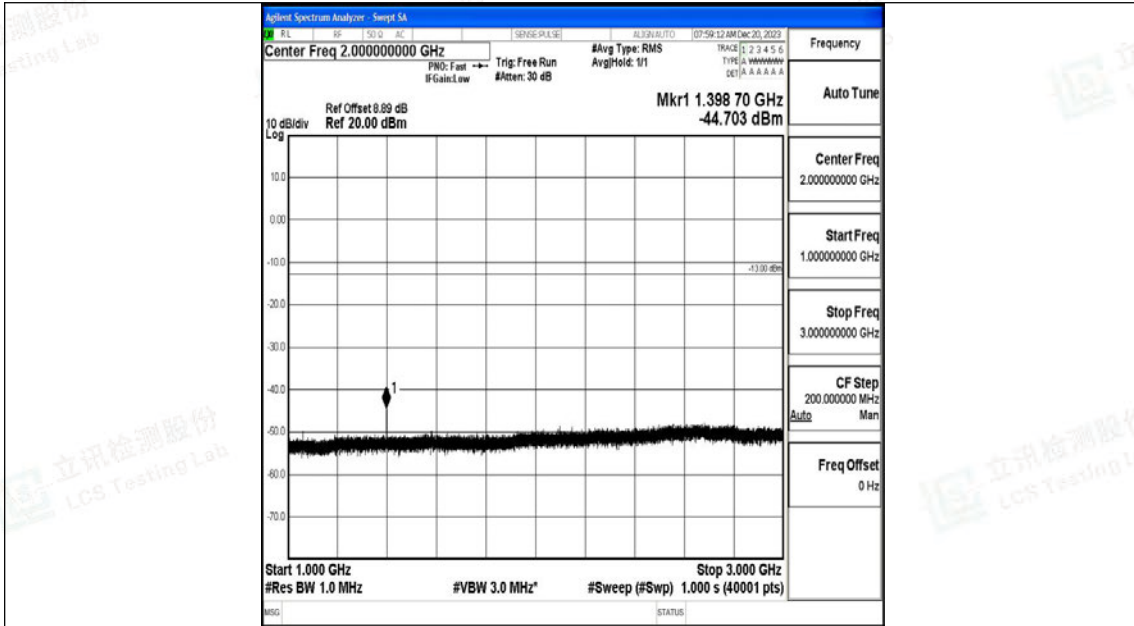

Band12_3MHz_16QAM_23025_1RB#0_30~1000_30~1000

Band12_3MHz_16QAM_23025_1RB#0_1000~3000_1000~3000