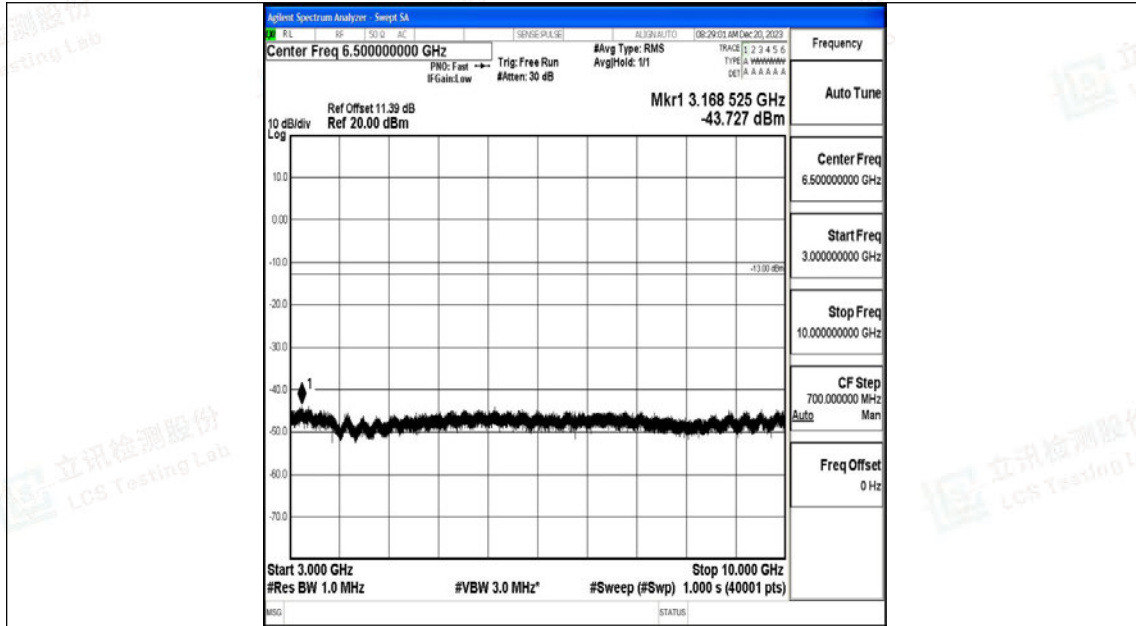

Band12_10MHz_QPSK_23060_1RB#0_0.15~30_0.15~30

Band12_10MHz_QPSK_23060_1RB#0_30~1000_30~1000

Band12_10MHz_QPSK_23060_1RB#0_1000~3000_1000~3000

Band12_10MHz_QPSK_23060_1RB#0_3000~10000_3000~10000

Band12_10MHz_16QAM_23060_1RB#0_0.009~0.15_0.009~0.15