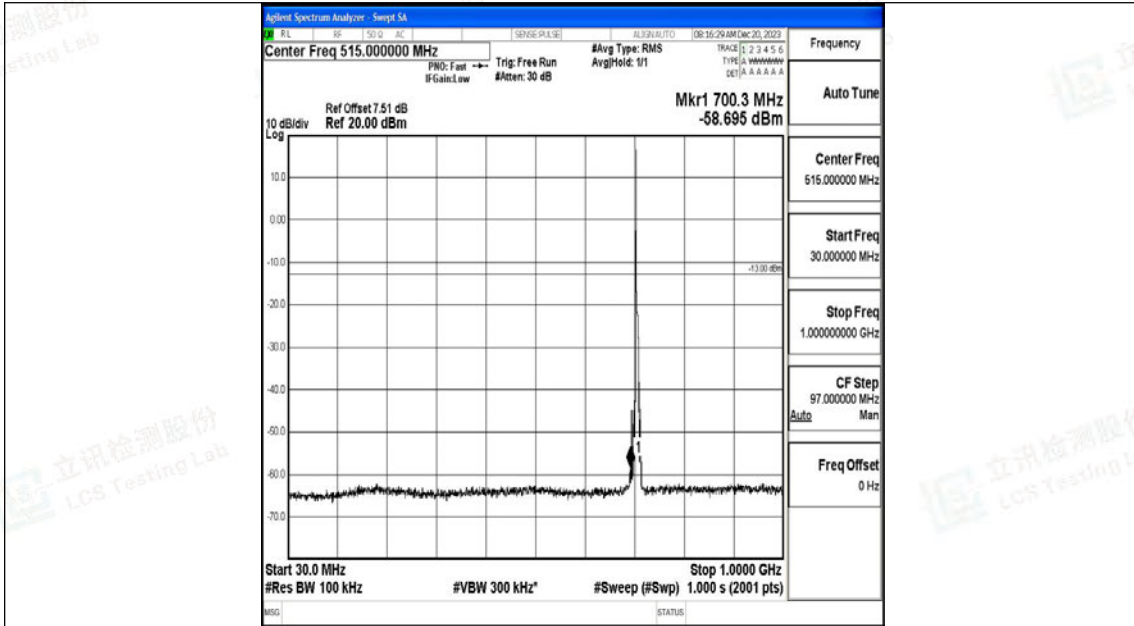

Band12_5MHz_QPSK_23155_1RB#0_0.15~30_0.15~30

Band12_5MHz_QPSK_23155_1RB#0_30~1000_30~1000