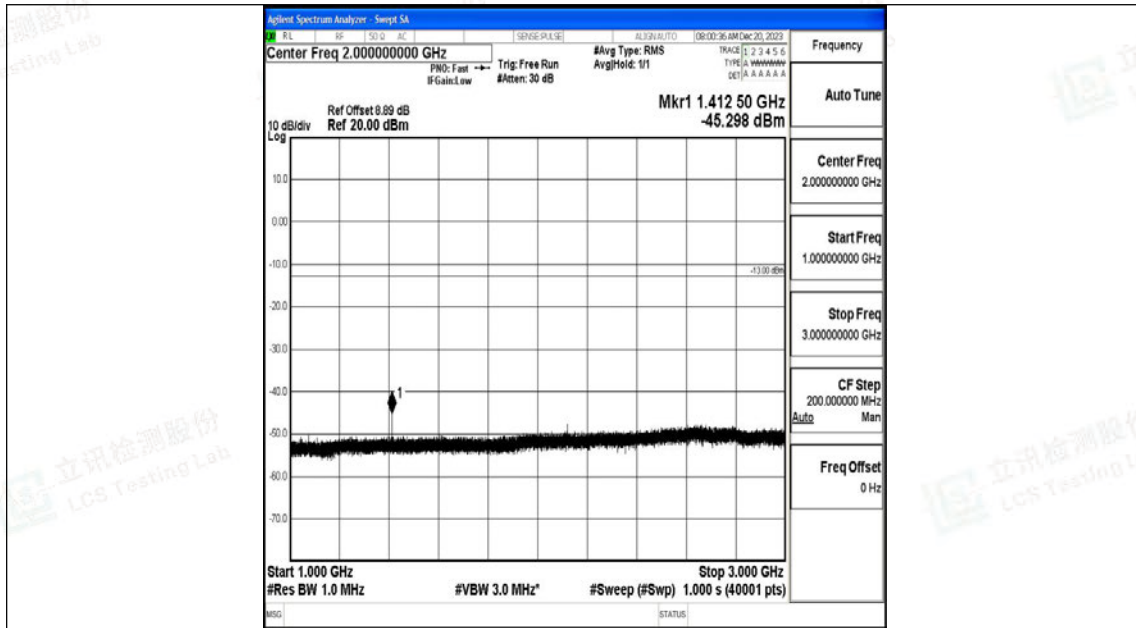

Band12_3MHz_16QAM_23095_1RB#0_30~1000_30~1000

Band12_3MHz_16QAM_23095_1RB#0_1000~3000_1000~3000