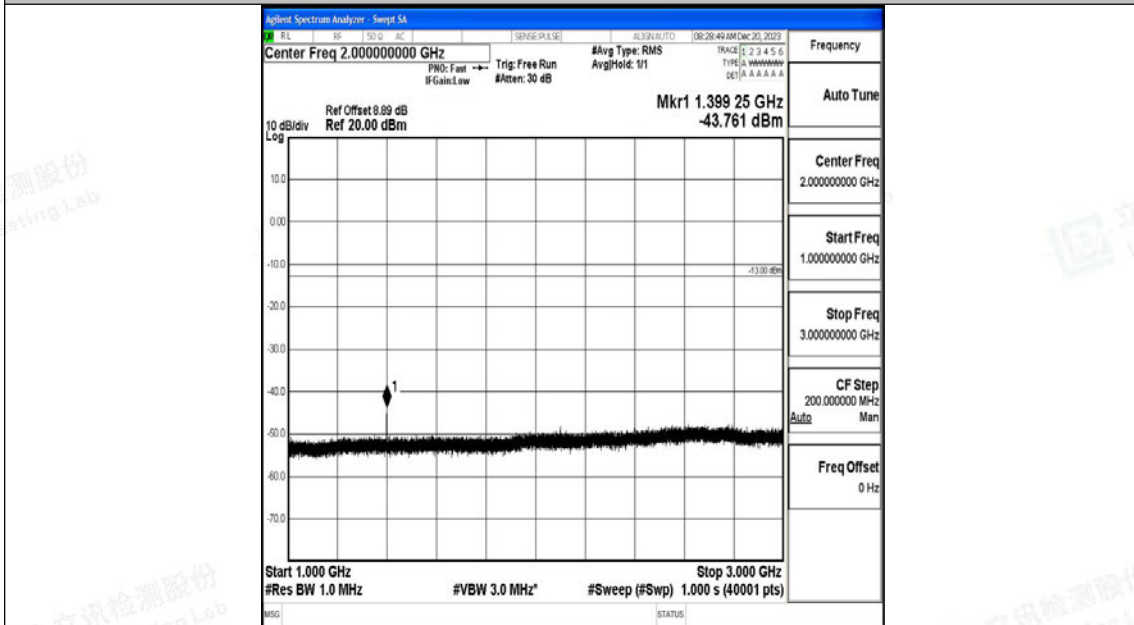

Band12_10MHz_QPSK_23060_1RB#0_30~1000_30~1000

Band12_10MHz_QPSK_23060_1RB#0_1000~3000_1000~3000