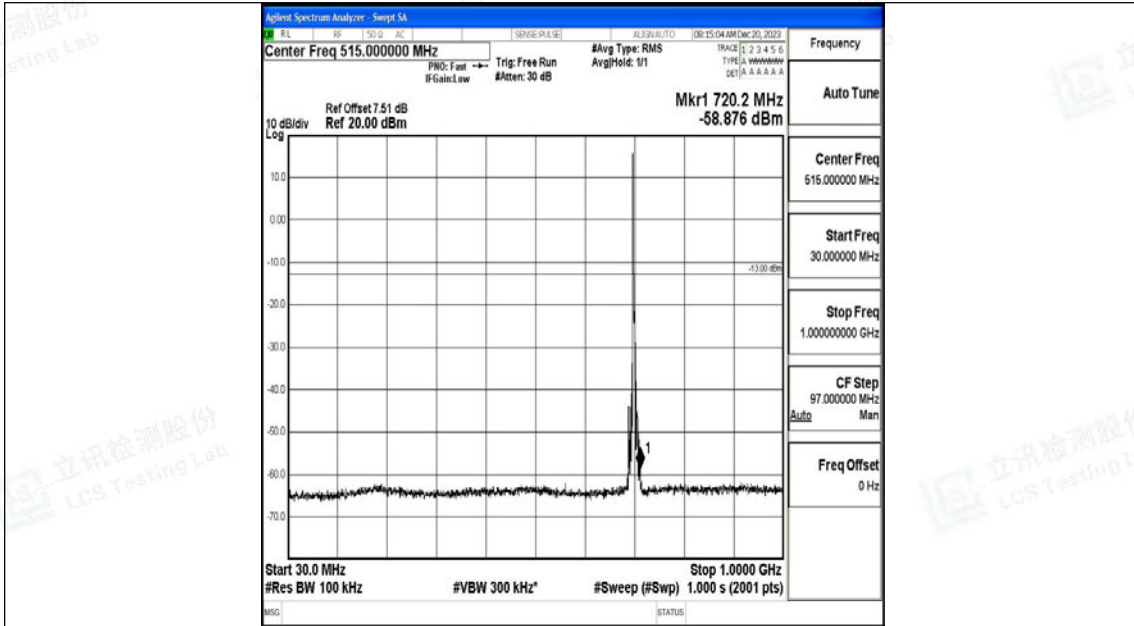

Band12_5MHz_QPSK_23095_1RB#0_0.15~30_0.15~30

Band12_5MHz_QPSK_23095_1RB#0_30~1000_30~1000