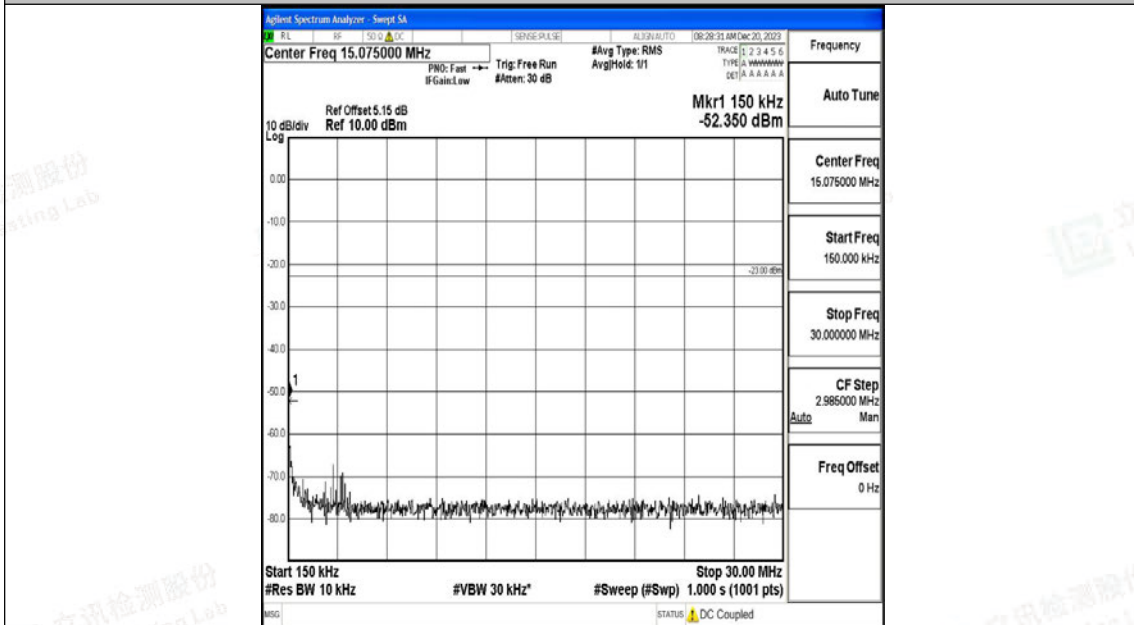

Band12_5MHz_16QAM_23155_1RB#0_0.15~30_0.15~30

Band12_5MHz_16QAM_23155_1RB#0_30~1000_30~1000

Band12_5MHz_16QAM_23155_1RB#0_1000~3000_1000~3000

Band12_5MHz_16QAM_23155_1RB#0_3000~10000_3000~10000

Band12_10MHz_QPSK_23060_1RB#0_0.009~0.15_0.009~0.15