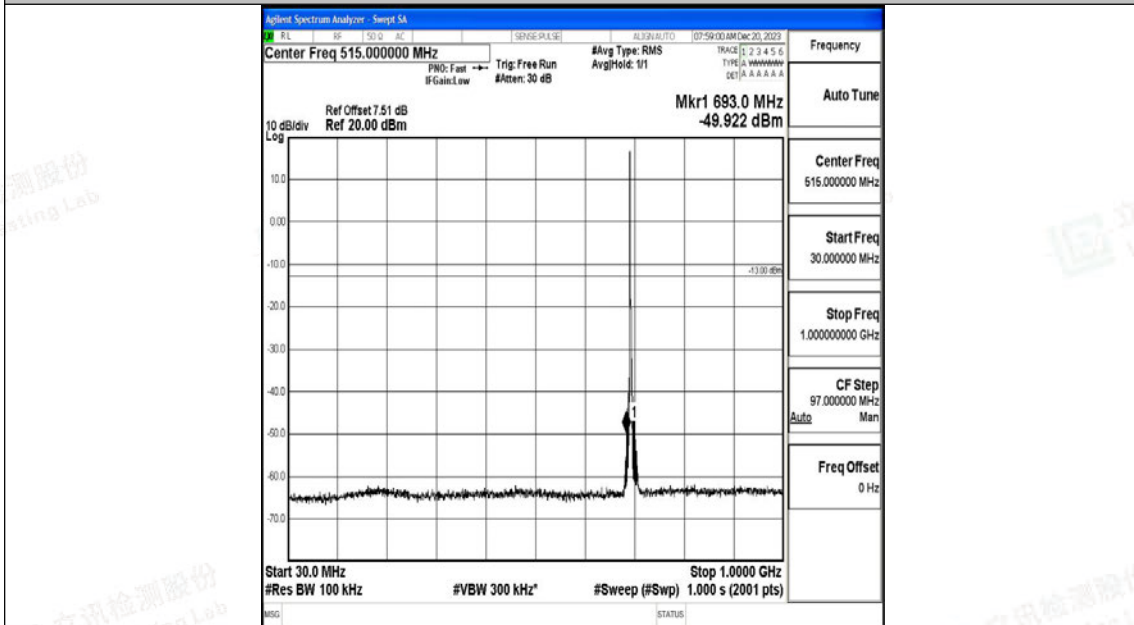

Band12_3MHz_16QAM_23025_1RB#0_0.15~30_0.15~30

Band12_3MHz_16QAM_23025_1RB#0_30~1000_30~1000