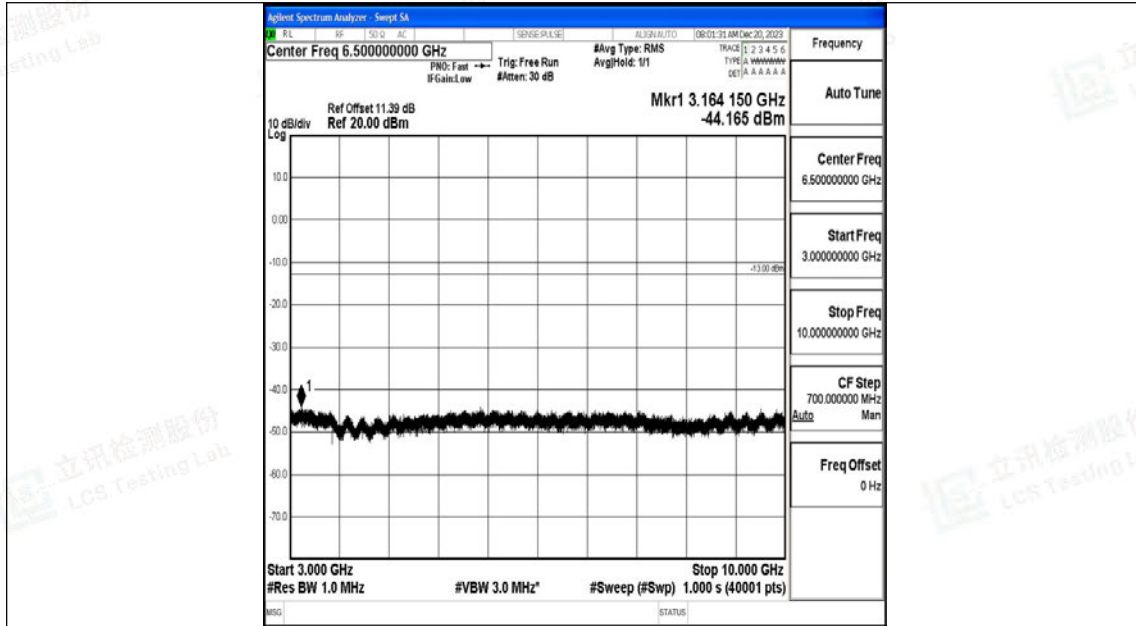

Band12_3MHz_QPSK_23165_1RB#0_0.15~30_0.15~30

Band12_3MHz_QPSK_23165_1RB#0_30~1000_30~1000

Band12_3MHz_QPSK_23165_1RB#0_1000~3000_1000~3000

Band12_3MHz_QPSK_23165_1RB#0_3000~10000_3000~10000

Band12_3MHz_16QAM_23165_1RB#0_0.009~0.15_0.009~0.15