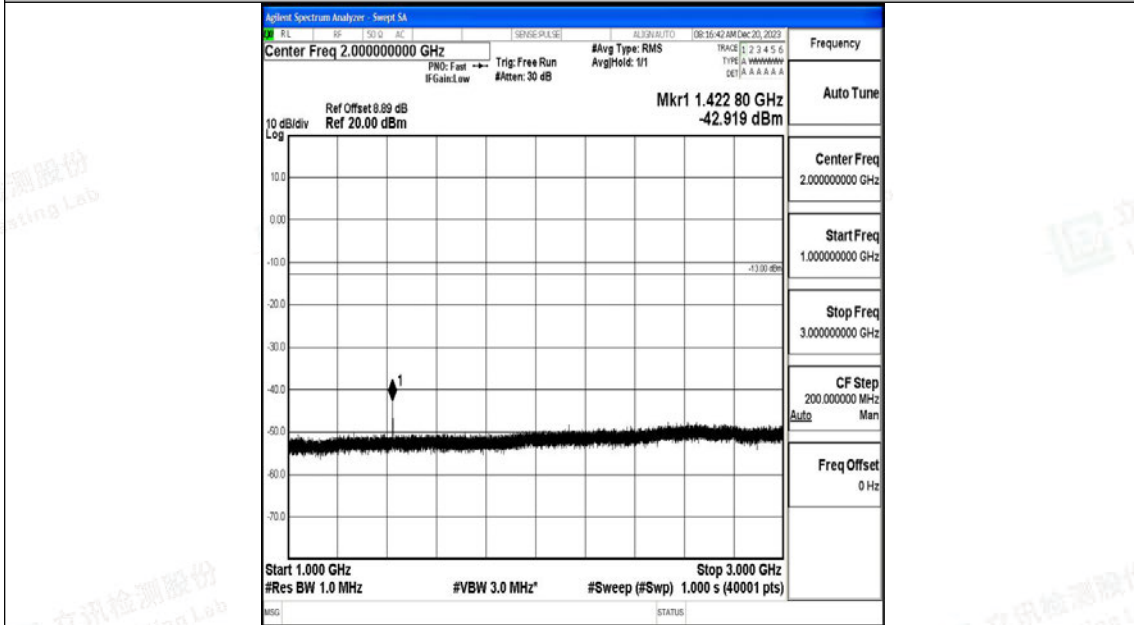

Band12_5MHz_QPSK_23155_1RB#0_30~1000_30~1000

Band12_5MHz_QPSK_23155_1RB#0_1000~3000_1000~3000