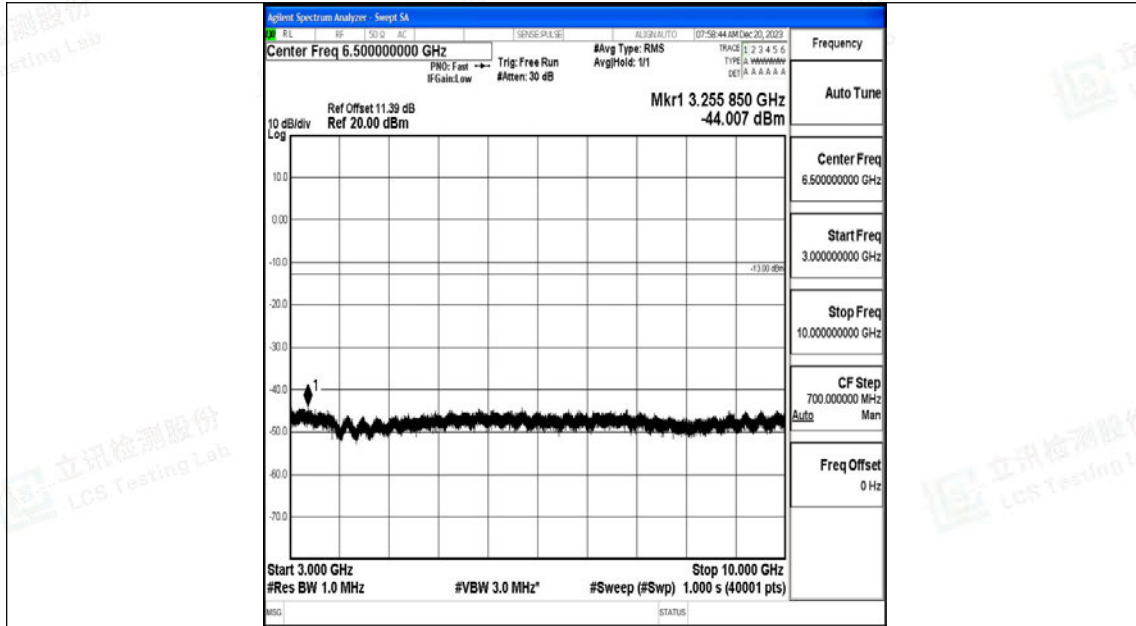

Band12_3MHz_QPSK_23025_1RB#0_0.15~30_0.15~30

Band12_3MHz_QPSK_23025_1RB#0_30~1000_30~1000

Band12_3MHz_QPSK_23025_1RB#0_1000~3000_1000~3000

Band12_3MHz_QPSK_23025_1RB#0_3000~10000_3000~10000

Band12_3MHz_16QAM_23025_1RB#0_0.009~0.15_0.009~0.15