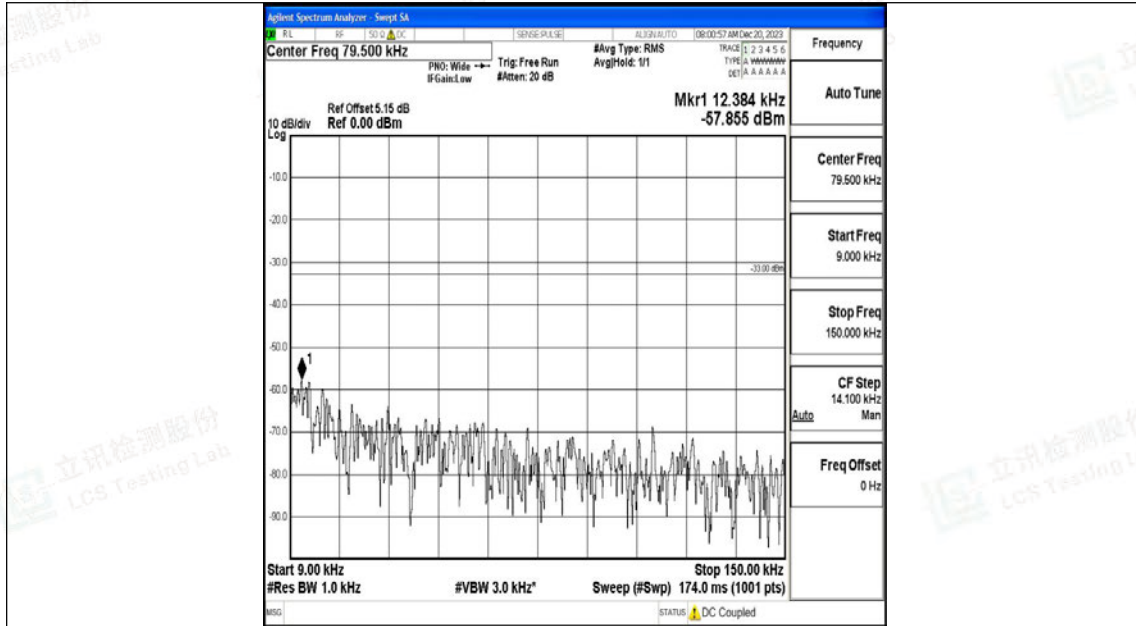

Band12_3MHz_16QAM_23095_1RB#0_0.15~30_0.15~30

Band12_3MHz_16QAM_23095_1RB#0_30~1000_30~1000

Band12_3MHz_16QAM_23095_1RB#0_1000~3000_1000~3000

Band12_3MHz_16QAM_23095_1RB#0_3000~10000_3000~10000

Band12_3MHz_QPSK_23165_1RB#0_0.009~0.15_0.009~0.15