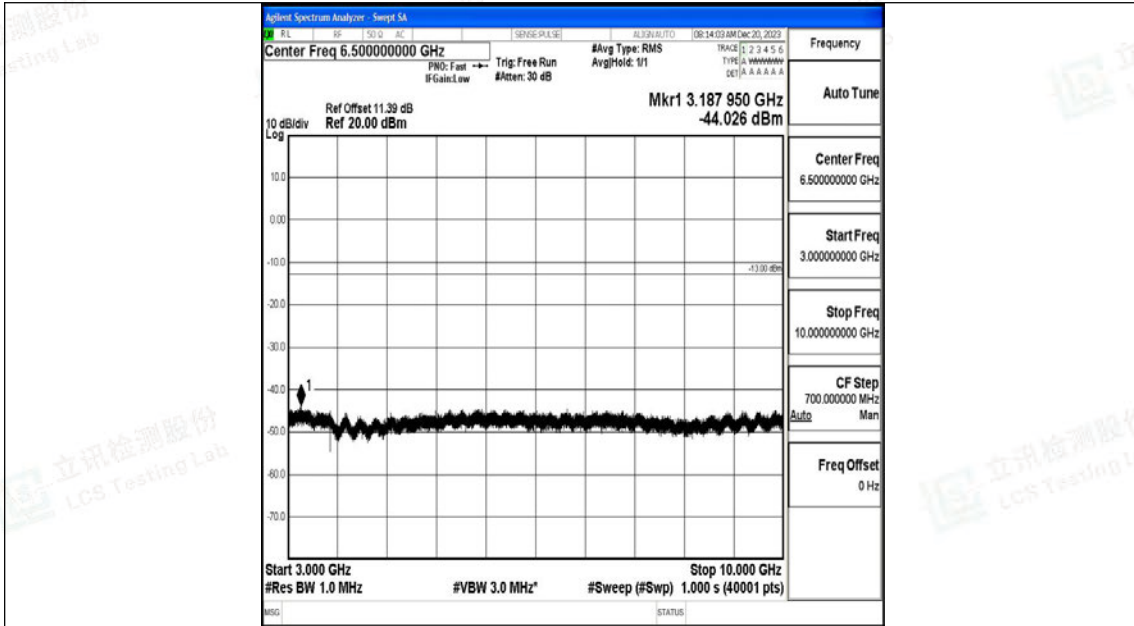

Band12_5MHz_QPSK_23035_1RB#0_0.15~30_0.15~30

Band12_5MHz_QPSK_23035_1RB#0_30~1000_30~1000

Band12_5MHz_QPSK_23035_1RB#0_1000~3000_1000~3000

Band12_5MHz_QPSK_23035_1RB#0_3000~10000_3000~10000

Band12_5MHz_16QAM_23035_1RB#0_0.009~0.15_0.009~0.15