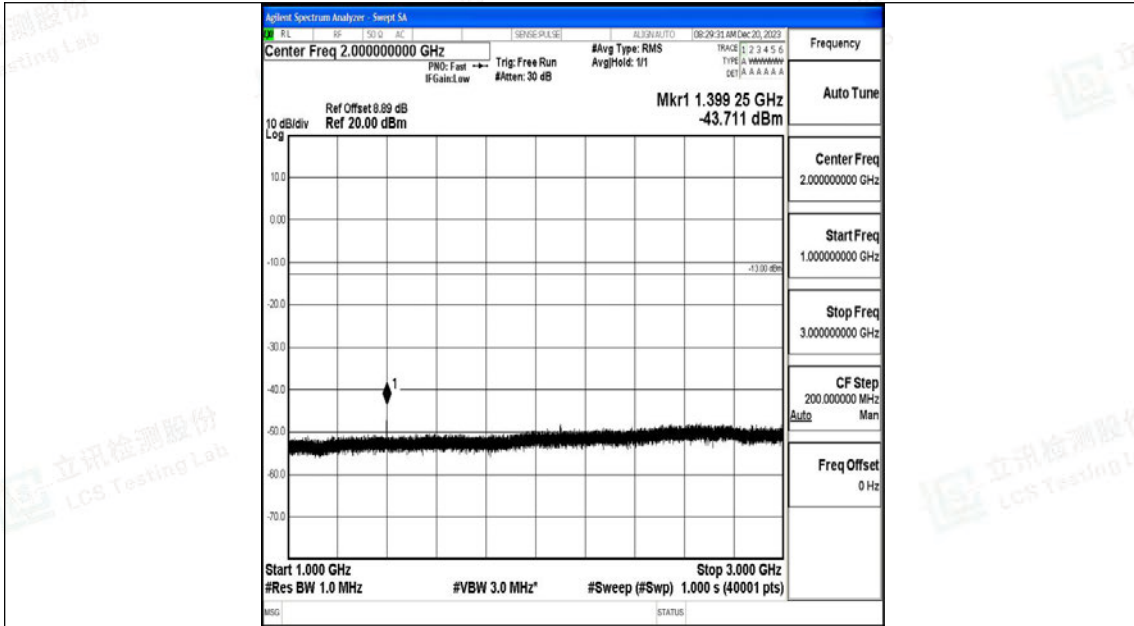

Band12_10MHz_16QAM_23060_1RB#0_30~1000_30~1000

Band12_10MHz_16QAM_23060_1RB#0_1000~3000_1000~3000