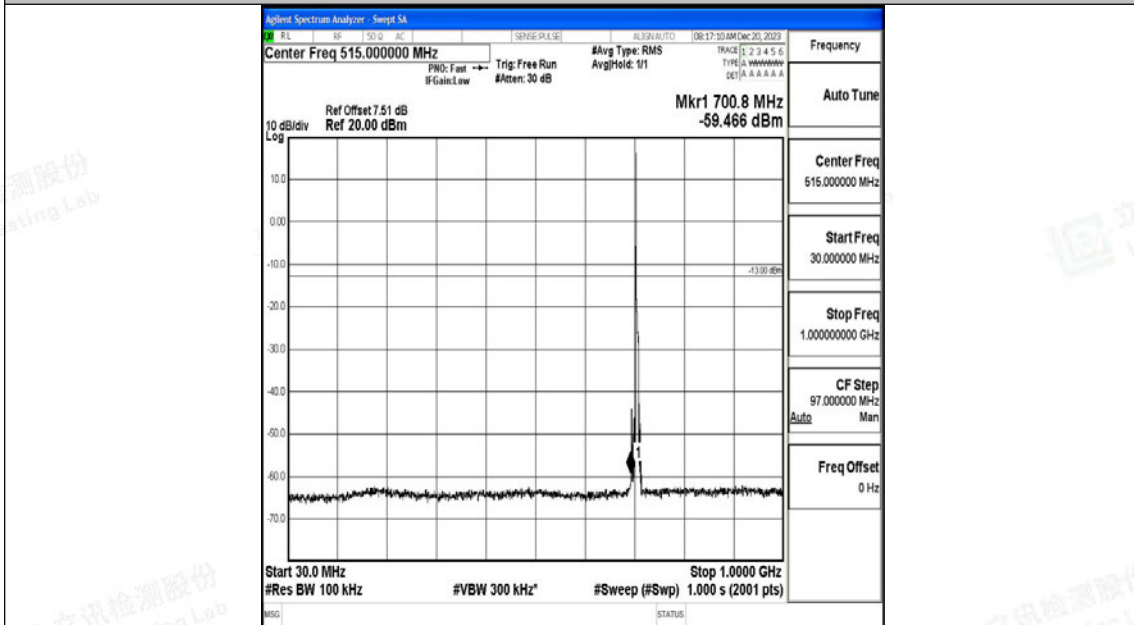

Band12_5MHz_16QAM_23155_1RB#0_0.15~30_0.15~30

Band12_5MHz_16QAM_23155_1RB#0_30~1000_30~1000