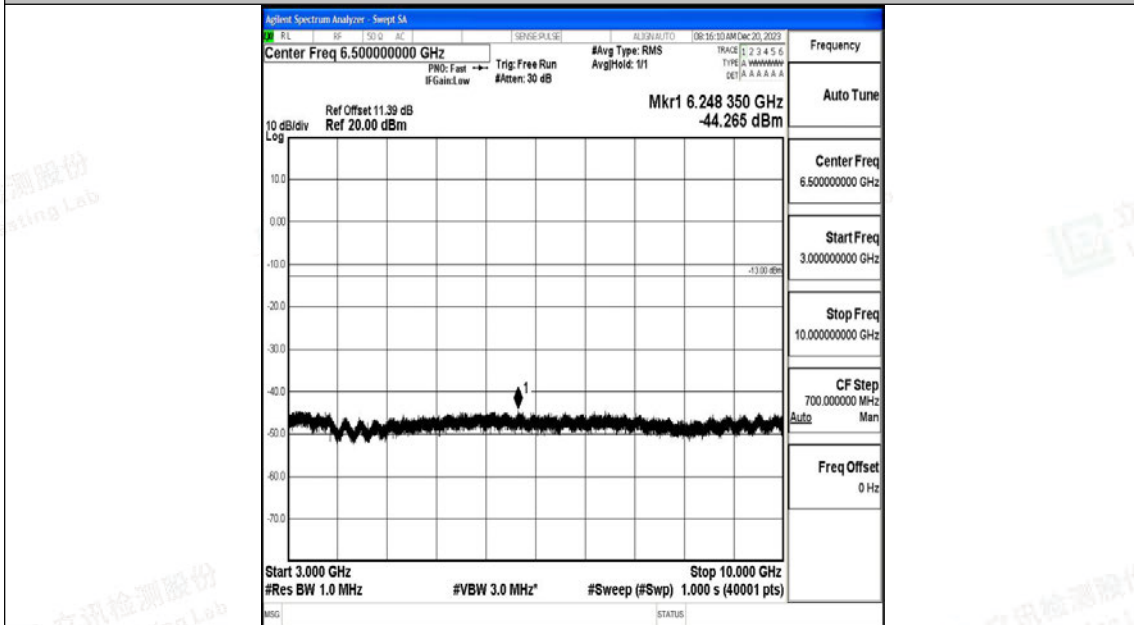

Band12_5MHz_16QAM_23095_1RB#0_0.15~30_0.15~30

Band12_5MHz_16QAM_23095_1RB#0_30~1000_30~1000

Band12_5MHz_16QAM_23095_1RB#0_1000~3000_1000~3000

Band12_5MHz_16QAM_23095_1RB#0_3000~10000_3000~10000

Band12_5MHz_QPSK_23155_1RB#0_0.009~0.15_0.009~0.15