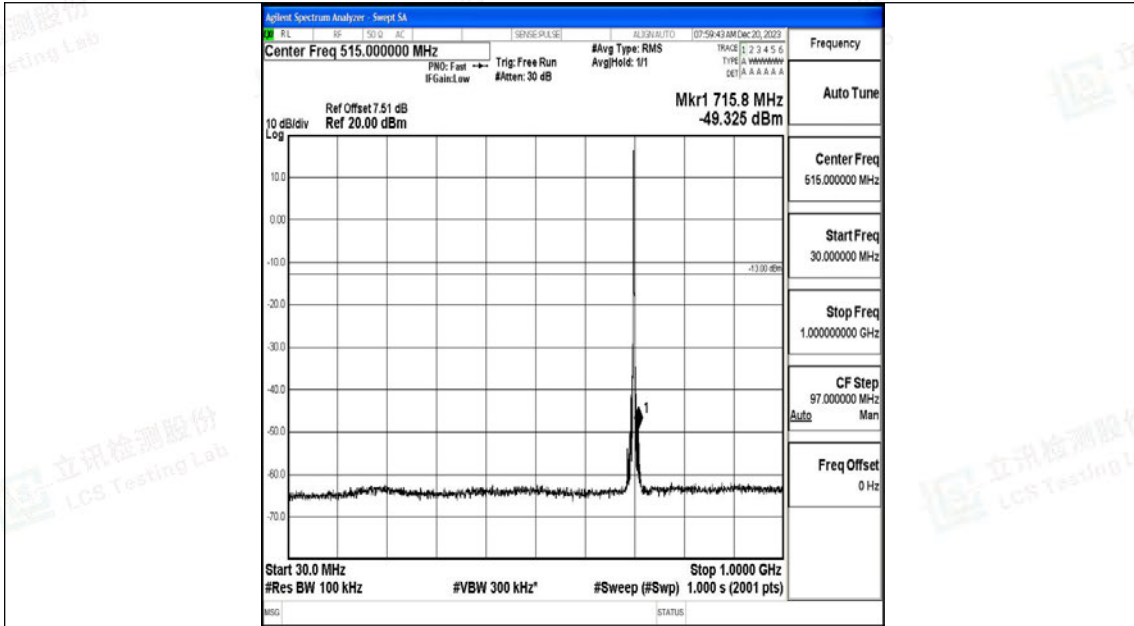

Band12_3MHz_QPSK_23095_1RB#0_0.15~30_0.15~30

Band12_3MHz_QPSK_23095_1RB#0_30~1000_30~1000