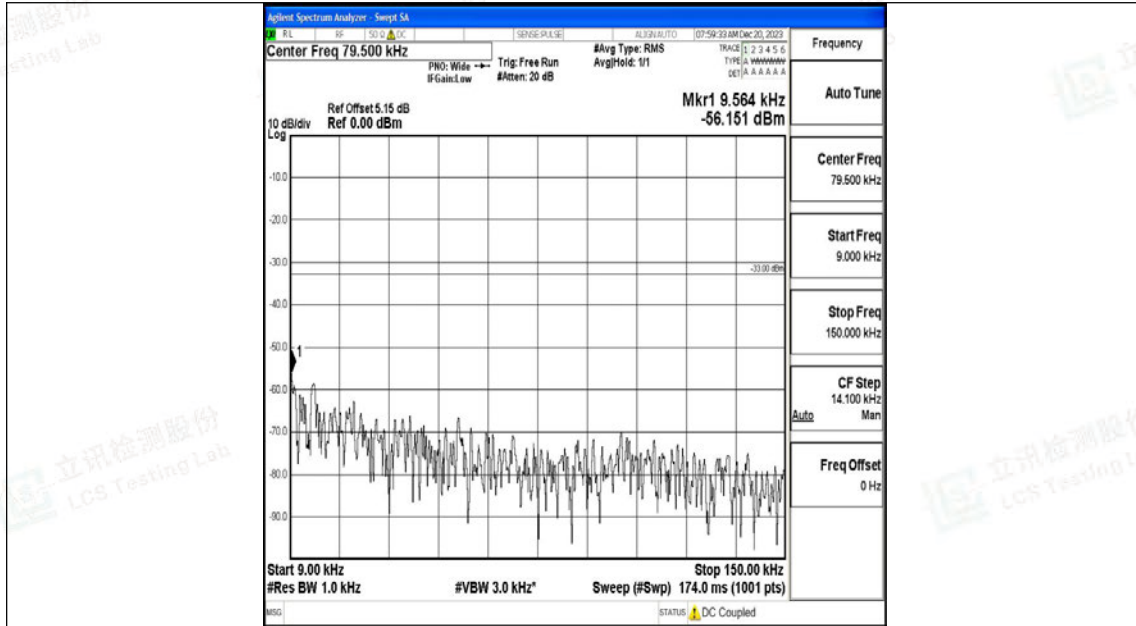

Band12_3MHz_16QAM_23025_1RB#0_0.15~30_0.15~30

Band12_3MHz_16QAM_23025_1RB#0_30~1000_30~1000

Band12_3MHz_16QAM_23025_1RB#0_1000~3000_1000~3000

Band12_3MHz_16QAM_23025_1RB#0_3000~10000_3000~10000

Band12_3MHz_QPSK_23095_1RB#0_0.009~0.15_0.009~0.15