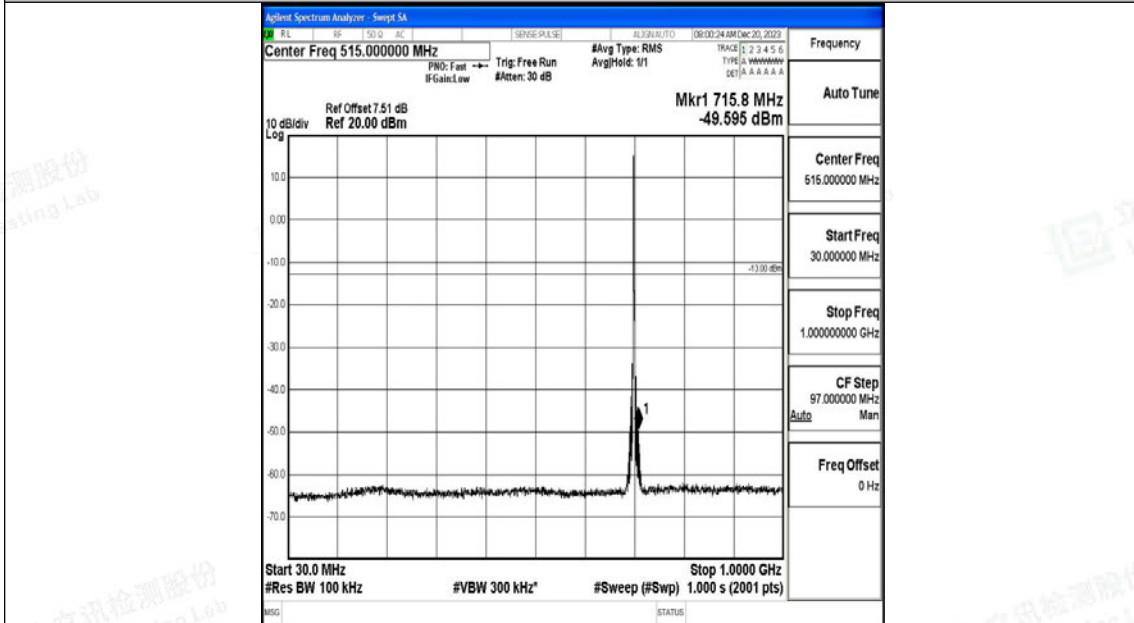

Band12_3MHz_16QAM_23095_1RB#0_0.15~30_0.15~30

Band12_3MHz_16QAM_23095_1RB#0_30~1000_30~1000