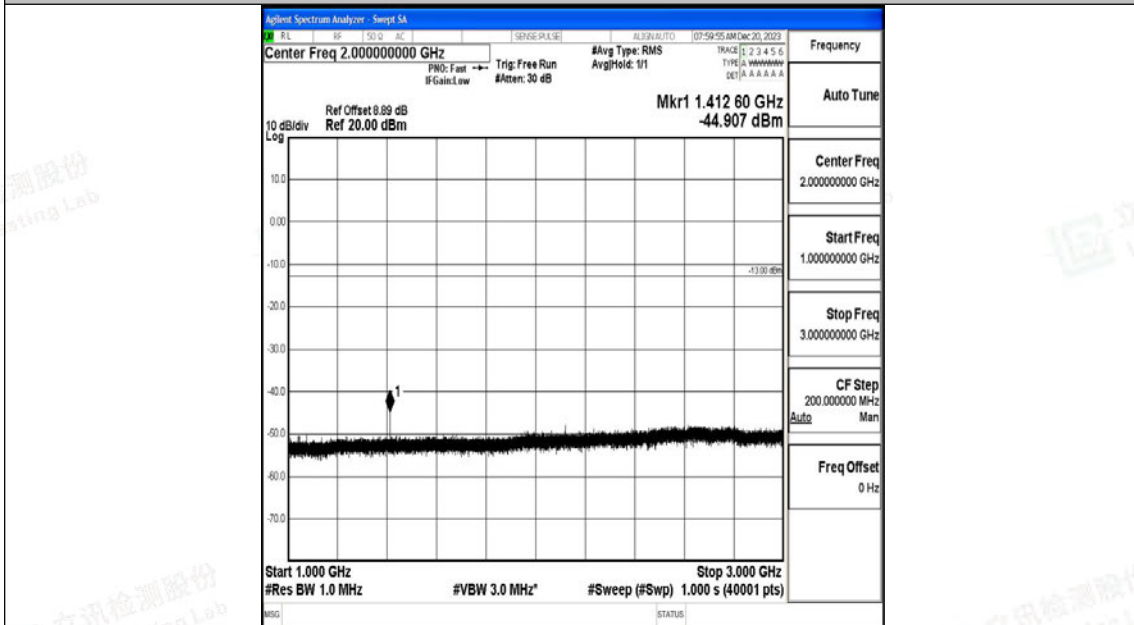

Band12_3MHz_QPSK_23095_1RB#0_30~1000_30~1000

Band12_3MHz_QPSK_23095_1RB#0_1000~3000_1000~3000