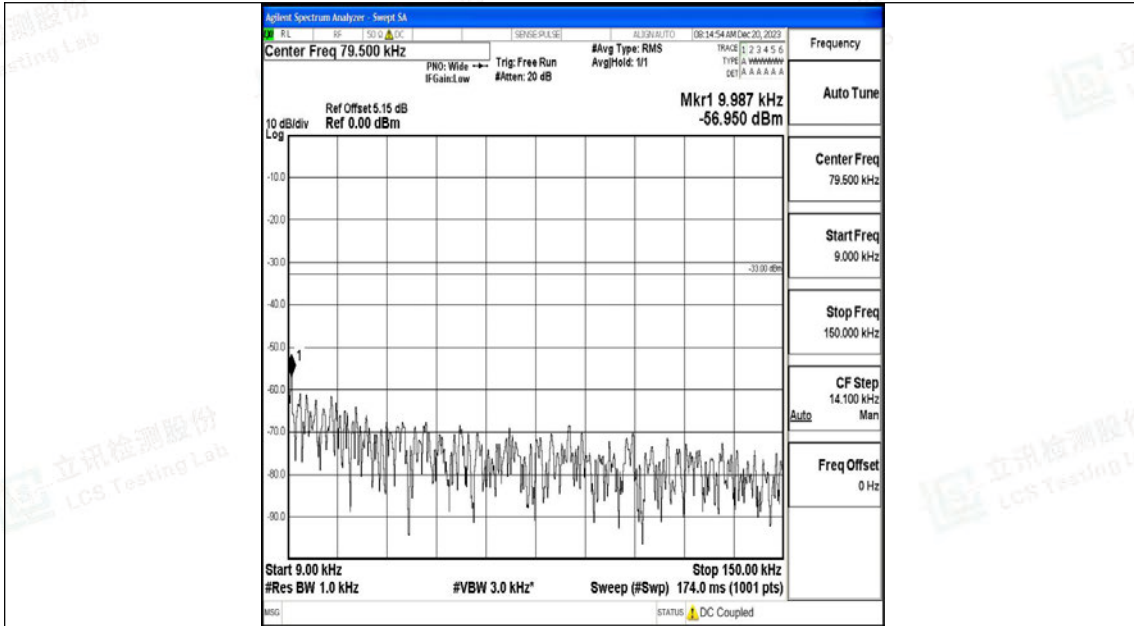

Band12_5MHz_16QAM_23035_1RB#0_0.15~30_0.15~30

Band12_5MHz_16QAM_23035_1RB#0_30~1000_30~1000

Band12_5MHz_16QAM_23035_1RB#0_1000~3000_1000~3000

Band12_5MHz_16QAM_23035_1RB#0_3000~10000_3000~10000

Band12_5MHz_QPSK_23095_1RB#0_0.009~0.15_0.009~0.15