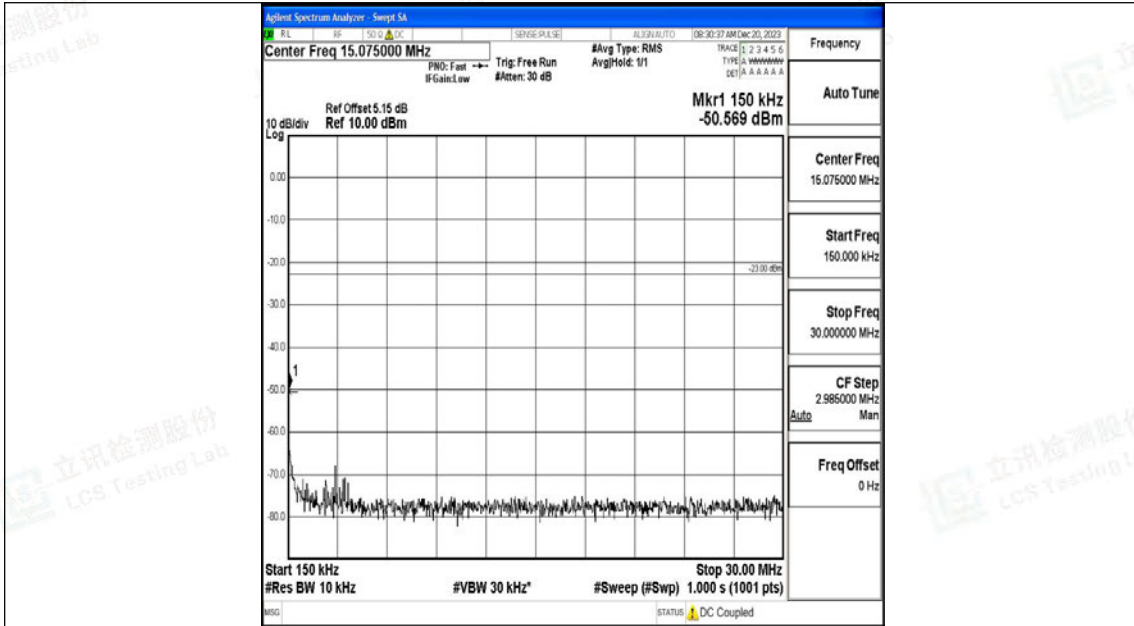

Band12_10MHz_QPSK_23095_1RB#0_0.15~30_0.15~30

Band12_10MHz_QPSK_23095_1RB#0_30~1000_30~1000

Band12_10MHz_QPSK_23095_1RB#0_1000~3000_1000~3000

Band12_10MHz_QPSK_23095_1RB#0_3000~10000_3000~10000

Band12_10MHz_16QAM_23095_1RB#0_0.009~0.15_0.009~0.15