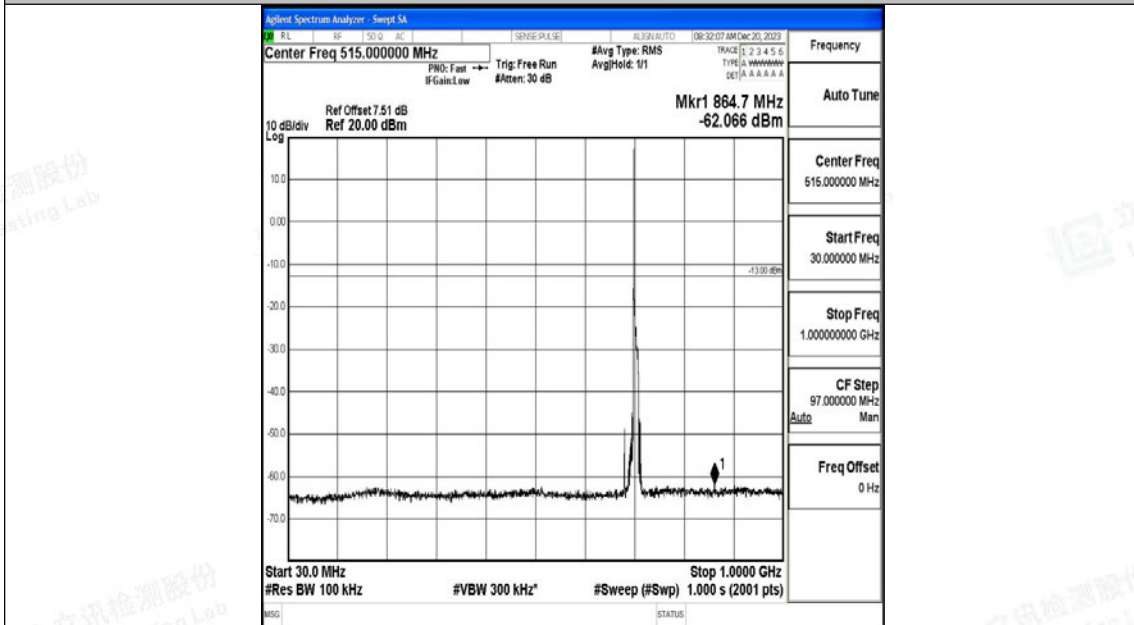

Band12_10MHz_16QAM_23130_1RB#0_0.15~30_0.15~30

Band12_10MHz_16QAM_23130_1RB#0_30~1000_30~1000