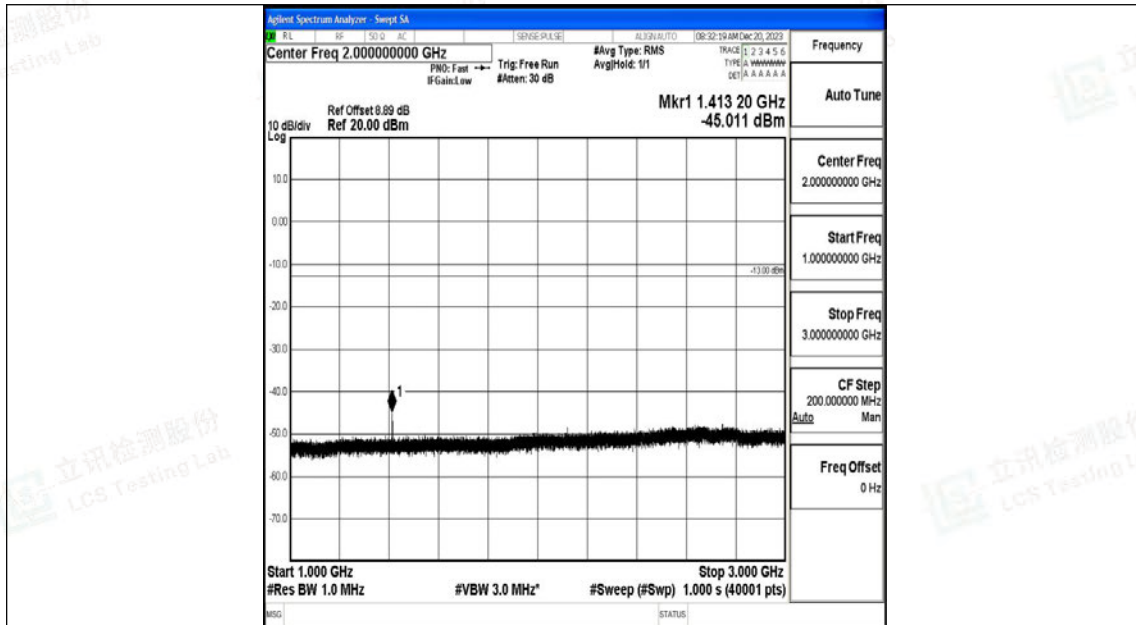

Band12_10MHz_16QAM_23130_1RB#0_30~1000_30~1000

Band12_10MHz_16QAM_23130_1RB#0_1000~3000_1000~3000