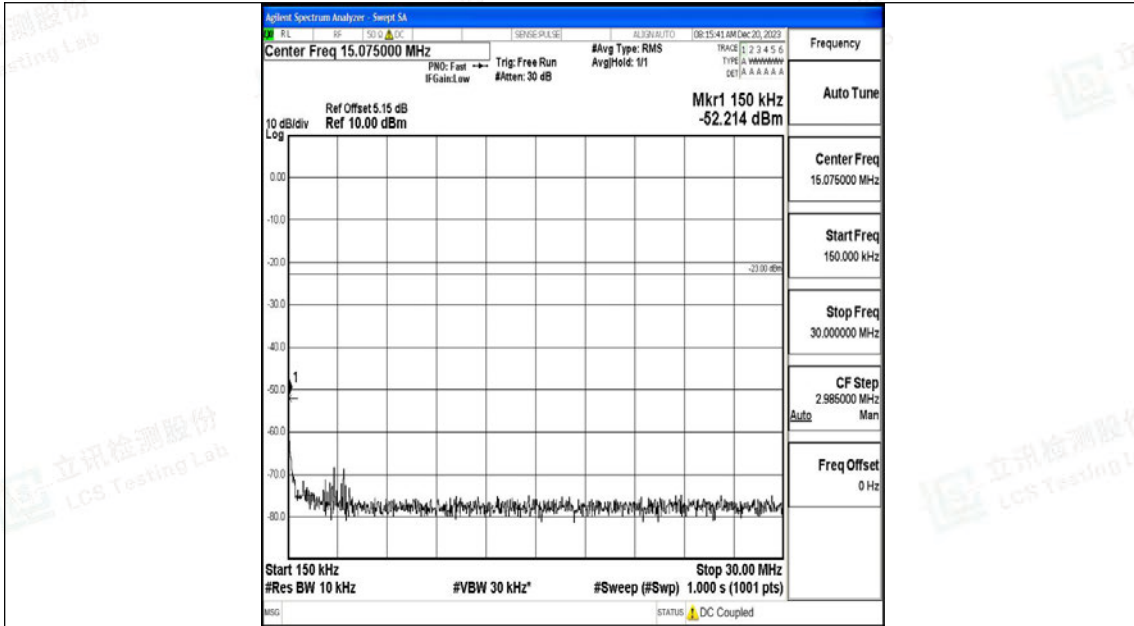

Band12_5MHz_QPSK_23095_1RB#0_0.15~30_0.15~30

Band12_5MHz_QPSK_23095_1RB#0_30~1000_30~1000

Band12_5MHz_QPSK_23095_1RB#0_1000~3000_1000~3000

Band12_5MHz_QPSK_23095_1RB#0_3000~10000_3000~10000

Band12_5MHz_16QAM_23095_1RB#0_0.009~0.15_0.009~0.15