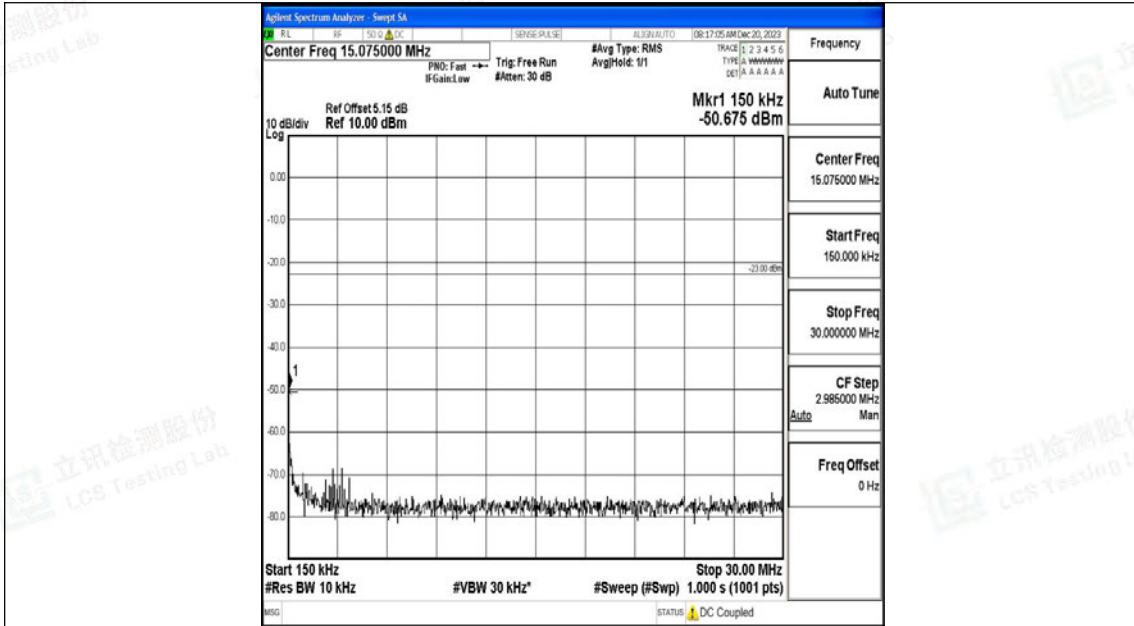

Band12_5MHz_QPSK_23155_1RB#0_0.15~30_0.15~30

Band12_5MHz_QPSK_23155_1RB#0_30~1000_30~1000

Band12_5MHz_QPSK_23155_1RB#0_1000~3000_1000~3000

Band12_5MHz_QPSK_23155_1RB#0_3000~10000_3000~10000

Band12_5MHz_16QAM_23155_1RB#0_0.009~0.15_0.009~0.15