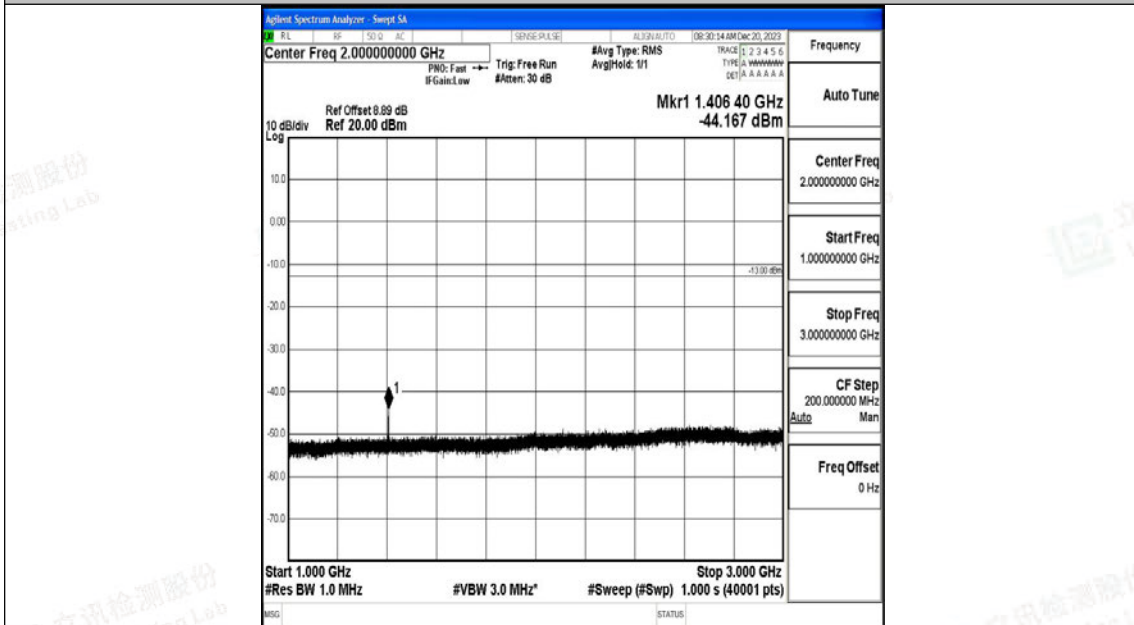

Band12_10MHz_QPSK_23095_1RB#0_30~1000_30~1000

Band12_10MHz_QPSK_23095_1RB#0_1000~3000_1000~3000