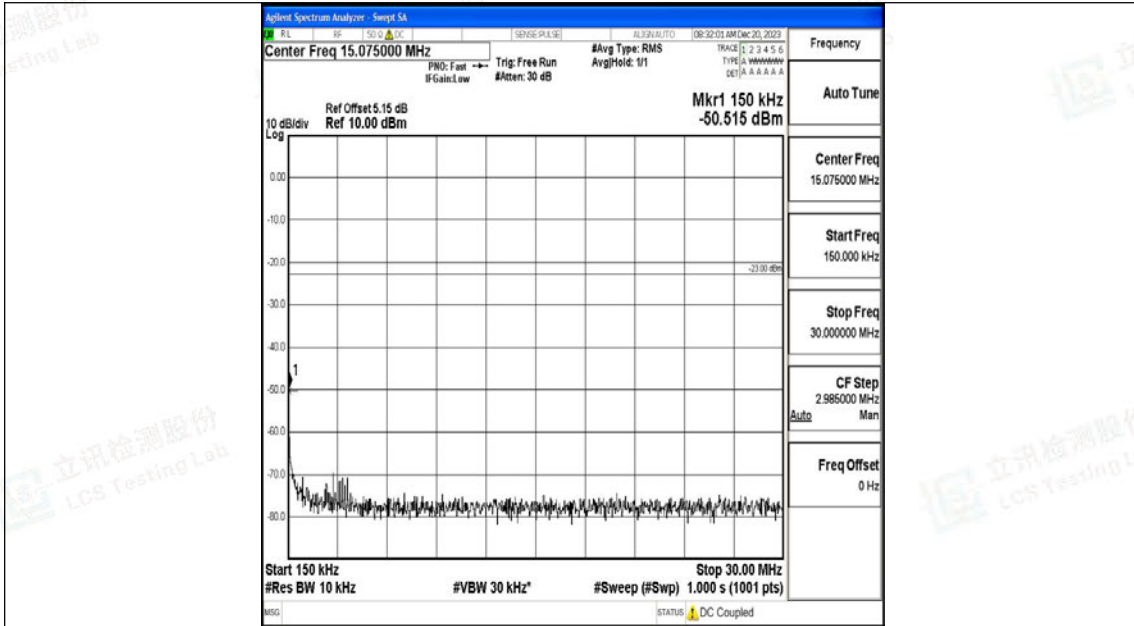

Band12_10MHz_QPSK_23130_1RB#0_0.15~30_0.15~30

Band12_10MHz_QPSK_23130_1RB#0_30~1000_30~1000

Band12_10MHz_QPSK_23130_1RB#0_1000~3000_1000~3000

Band12_10MHz_QPSK_23130_1RB#0_3000~10000_3000~10000

Band12_10MHz_16QAM_23130_1RB#0_0.009~0.15_0.009~0.15