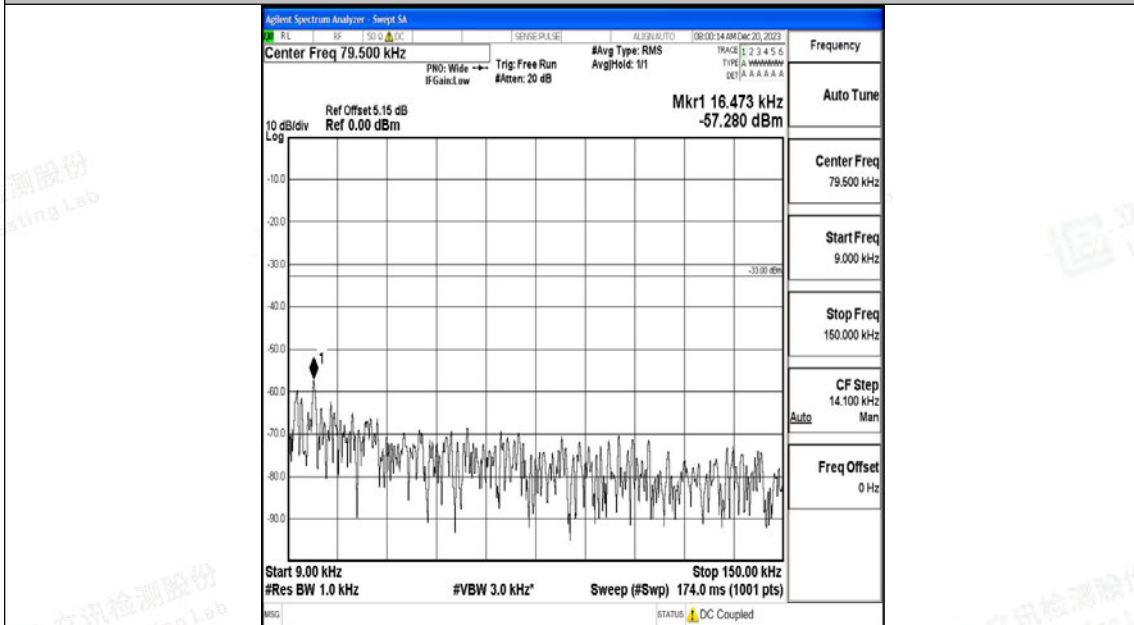

Band12_3MHz_QPSK_23095_1RB#0_0.15~30_0.15~30

Band12_3MHz_QPSK_23095_1RB#0_30~1000_30~1000

Band12_3MHz_QPSK_23095_1RB#0_1000~3000_1000~3000

Band12_3MHz_QPSK_23095_1RB#0_3000~10000_3000~10000

Band12_3MHz_16QAM_23095_1RB#0_0.009~0.15_0.009~0.15