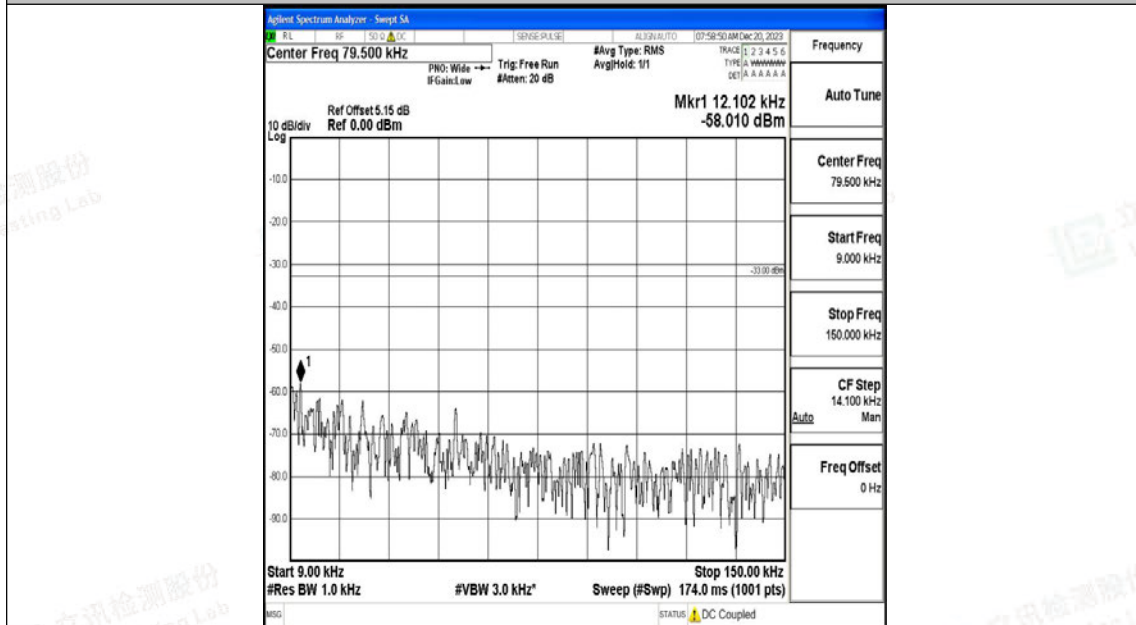

Band12_3MHz_QPSK_23025_1RB#0_0.15~30_0.15~30

Band12_3MHz_QPSK_23025_1RB#0_30~1000_30~1000

Band12_3MHz_QPSK_23025_1RB#0_1000~3000_1000~3000

Band12_3MHz_QPSK_23025_1RB#0_3000~10000_3000~10000

Band12_3MHz_16QAM_23025_1RB#0_0.009~0.15_0.009~0.15