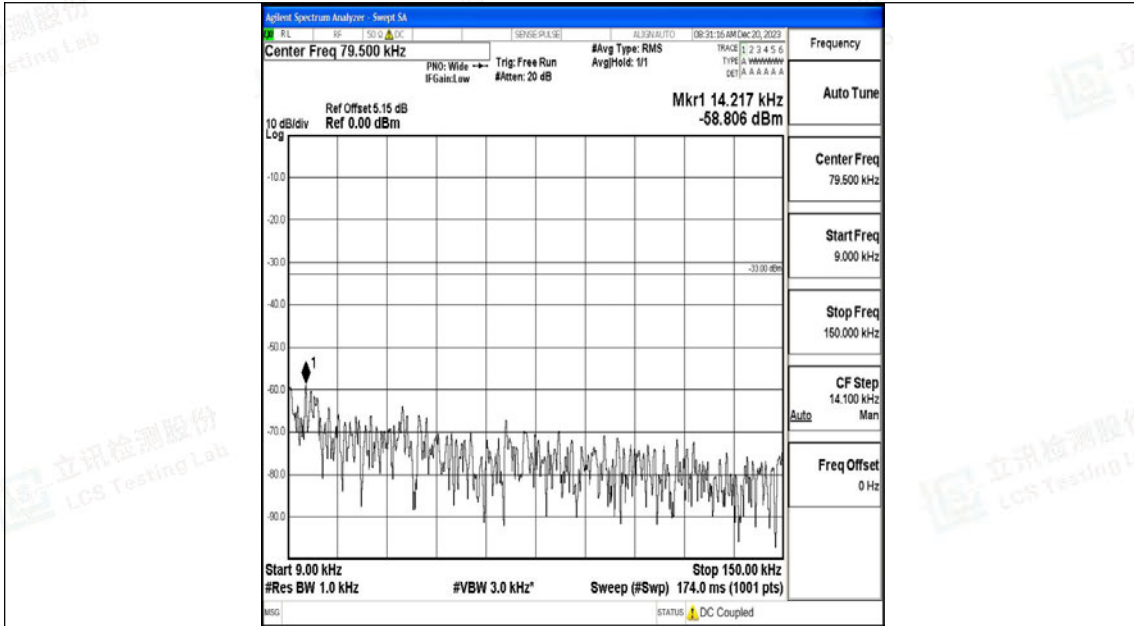

Band12_10MHz_16QAM_23095_1RB#0_0.15~30_0.15~30

Band12_10MHz_16QAM_23095_1RB#0_30~1000_30~1000

Band12_10MHz_16QAM_23095_1RB#0_1000~3000_1000~3000

Band12_10MHz_16QAM_23095_1RB#0_3000~10000_3000~10000

Band12_10MHz_QPSK_23130_1RB#0_0.009~0.15_0.009~0.15