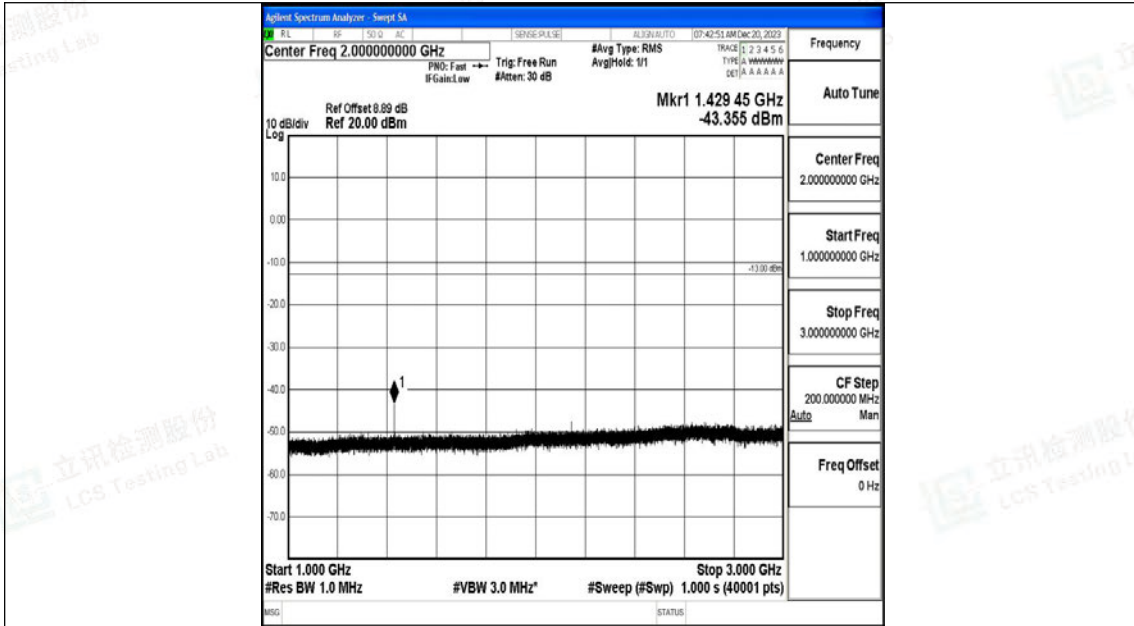

Band12_1.4MHz_16QAM_23173_1RB#0_0.15~30_0.15~30

Band12_1.4MHz_16QAM_23173_1RB#0_30~1000_30~1000

Band12_1.4MHz_16QAM_23173_1RB#0_1000~3000_1000~3000

Band12_1.4MHz_16QAM_23173_1RB#0_3000~10000_3000~10000

Band12_3MHz_QPSK_23025_1RB#0_0.009~0.15_0.009~0.15