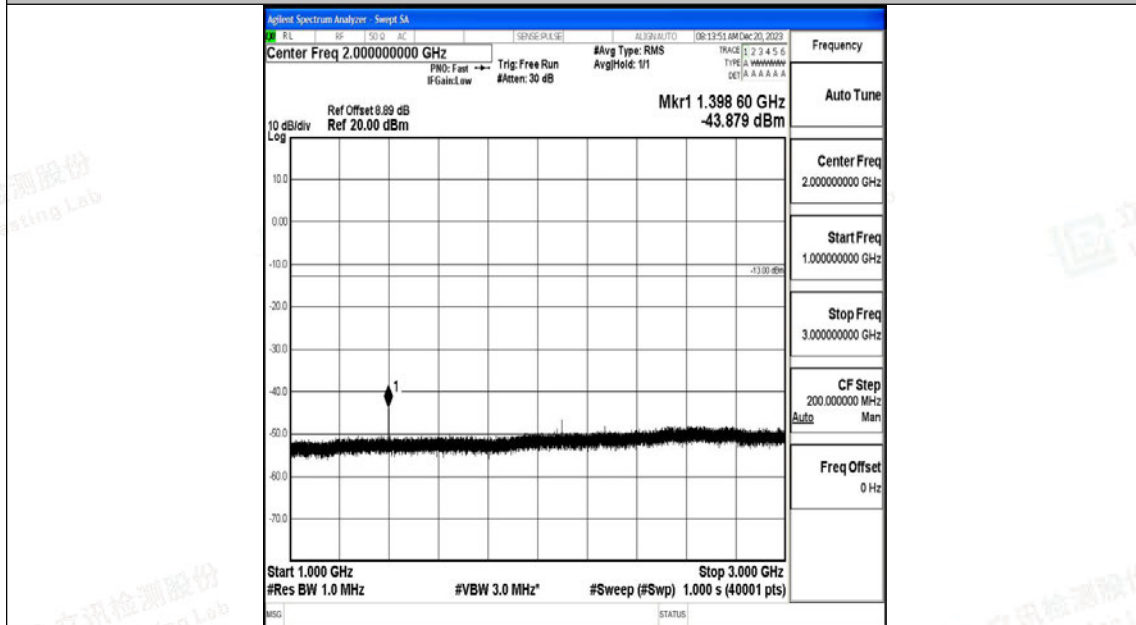

Band12_5MHz_QPSK_23035_1RB#0_30~1000_30~1000

Band12_5MHz_QPSK_23035_1RB#0_1000~3000_1000~3000