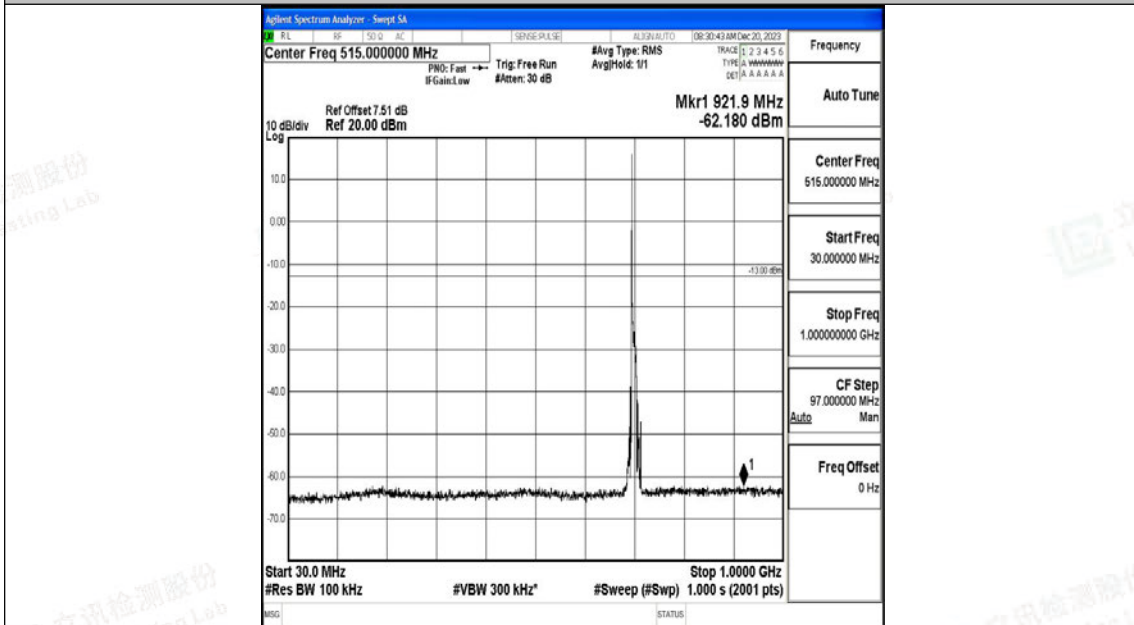

Band12_10MHz_16QAM_23095_1RB#0_0.15~30_0.15~30

Band12_10MHz_16QAM_23095_1RB#0_30~1000_30~1000