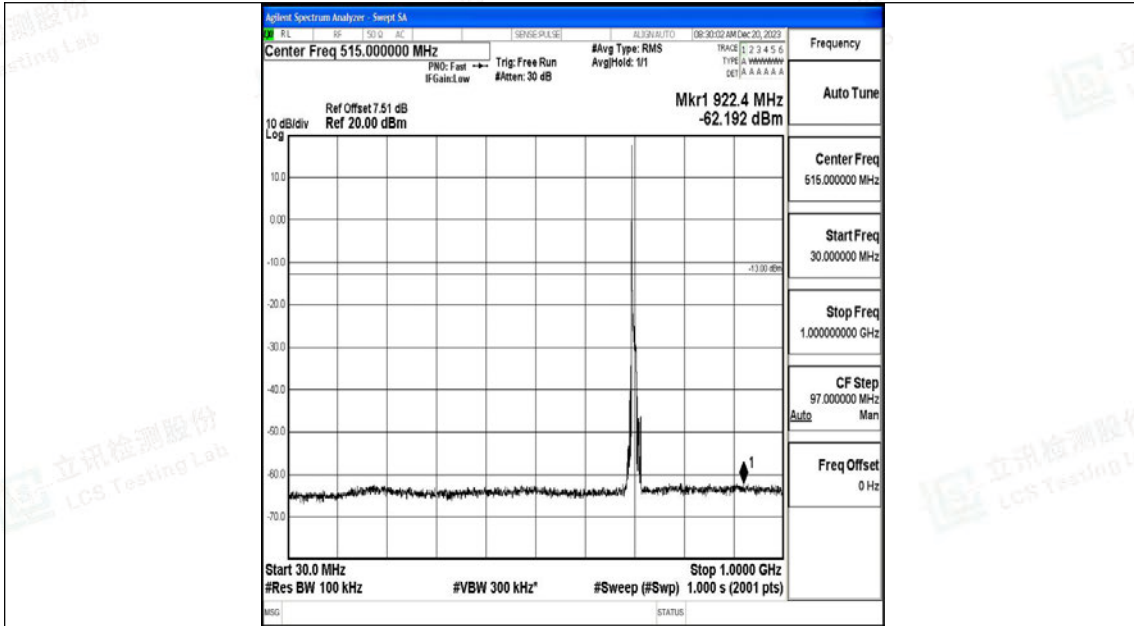

Band12_10MHz_QPSK_23095_1RB#0_0.15~30_0.15~30

Band12_10MHz_QPSK_23095_1RB#0_30~1000_30~1000