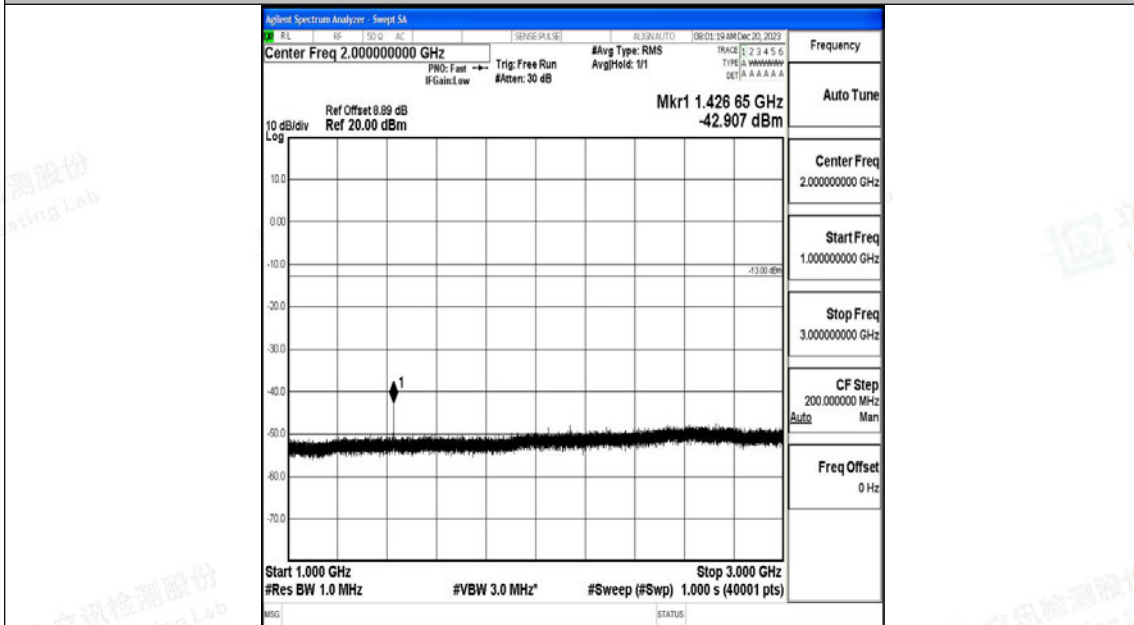

Band12_3MHz_QPSK_23165_1RB#0_30~1000_30~1000

Band12_3MHz_QPSK_23165_1RB#0_1000~3000_1000~3000