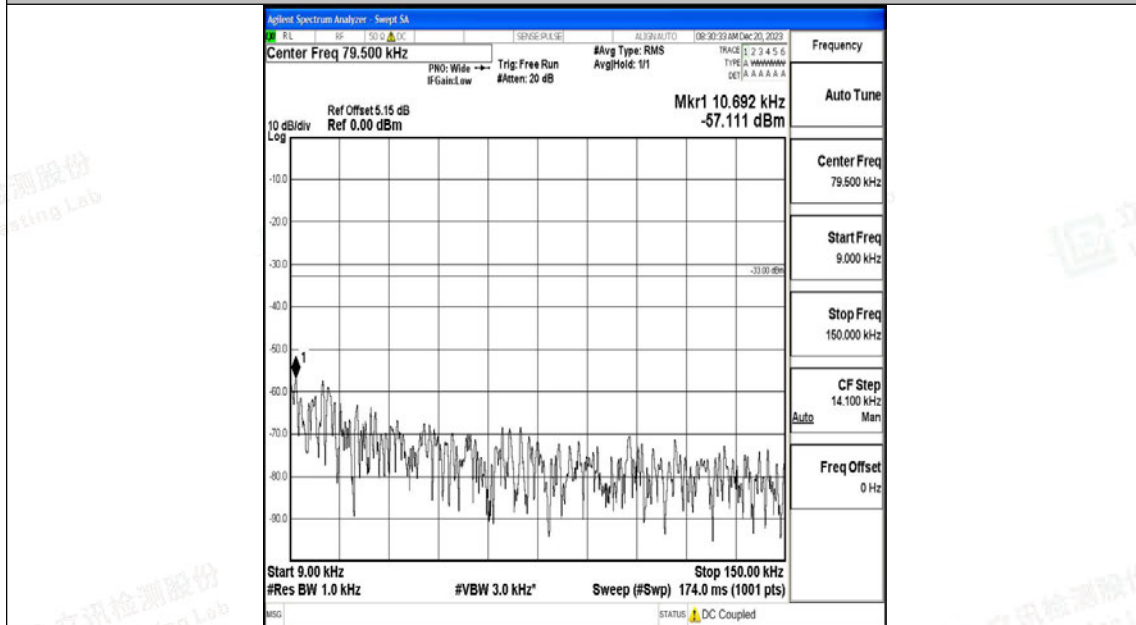

Band12_10MHz_QPSK_23095_1RB#0_0.15~30_0.15~30

Band12_10MHz_QPSK_23095_1RB#0_30~1000_30~1000

Band12_10MHz_QPSK_23095_1RB#0_1000~3000_1000~3000

Band12_10MHz_QPSK_23095_1RB#0_3000~10000_3000~10000

Band12_10MHz_16QAM_23095_1RB#0_0.009~0.15_0.009~0.15