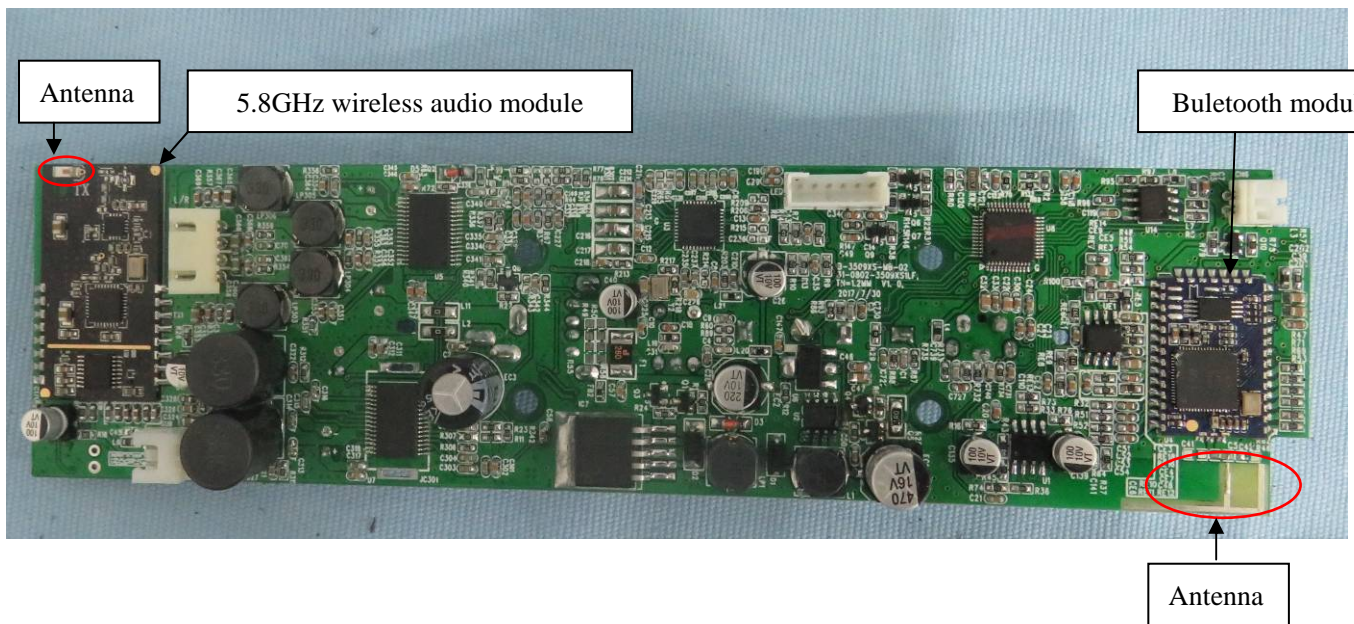

Internal photo

Adapter For Model No.: GS333,GS330, GS331, AS510