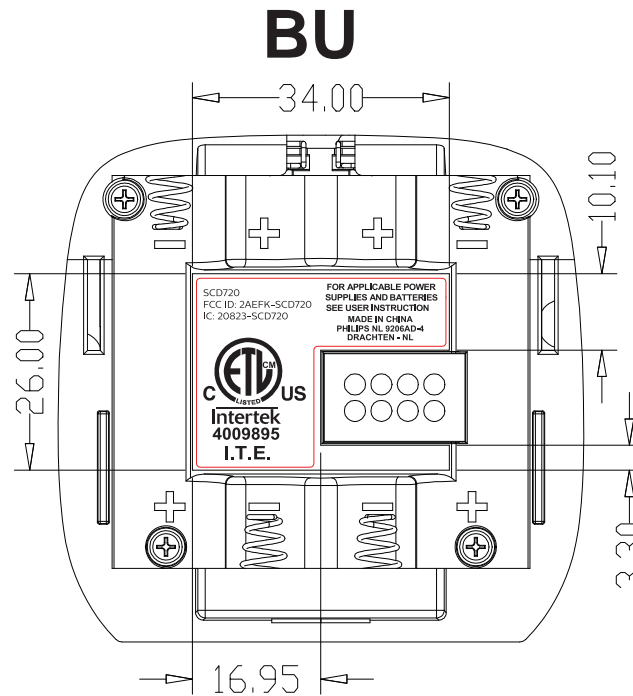

SCD720 product labels

Date: 2018.08.21

BU label

92-034027-010-700

label size: 33x25mm

material: 50# matte white PET.