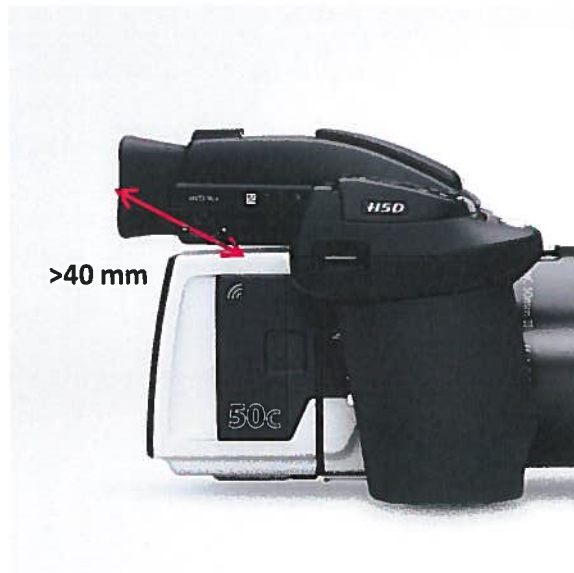

Dear Sir/Mam,

Hereby Victor Hasselblad AB declares that the distance from the Wi-Fi antenna in our camera "H5D-50c wifi" to the closest part of the face (the eye) is more than 40 mm.

Gothenburg 2015-03-19