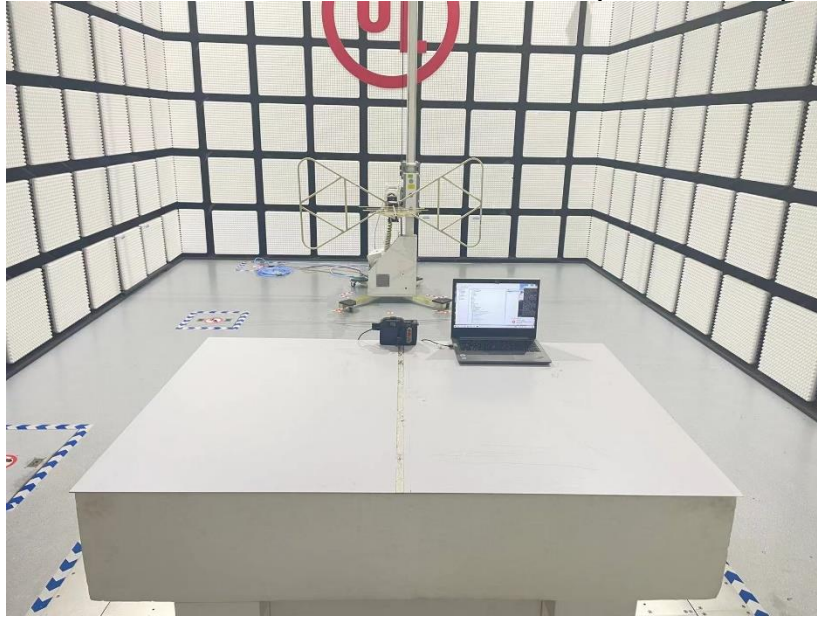

# **Setup Photographs**

### AC POWER LINE CONDUCTED EMISSIONS SETUP

### RADIATED RF MEASUREMENT SETUP (Below 30 MHz)

**RADIATED RF MEASUREMENT SETUP (Below 1 GHz)**

**RADIATED RF MEASUREMENT SETUP (Above 1G )  
(X axis)**

(Y axis)

(Z axis)