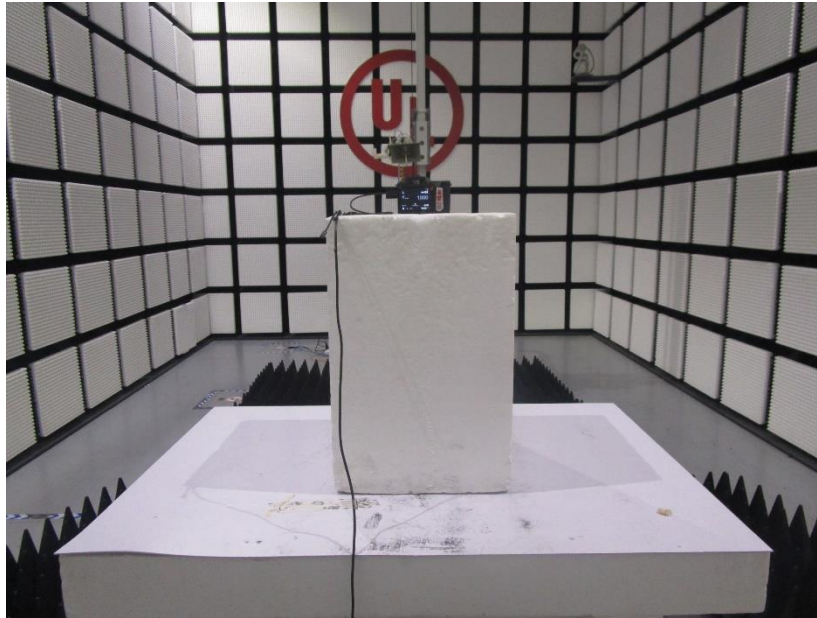

# **Setup Photographs**

### AC POWER LINE CONDUCTED EMISSIONS SETUP

### RADIATED RF MEASUREMENT SETUP (Below 30 MHz)

**RADIATED RF MEASUREMENT SETUP (Below 1 GHz)**

**RADIATED RF MEASUREMENT SETUP (Above 1G )  
(X axis)**

(Y axis)

(Z axis)