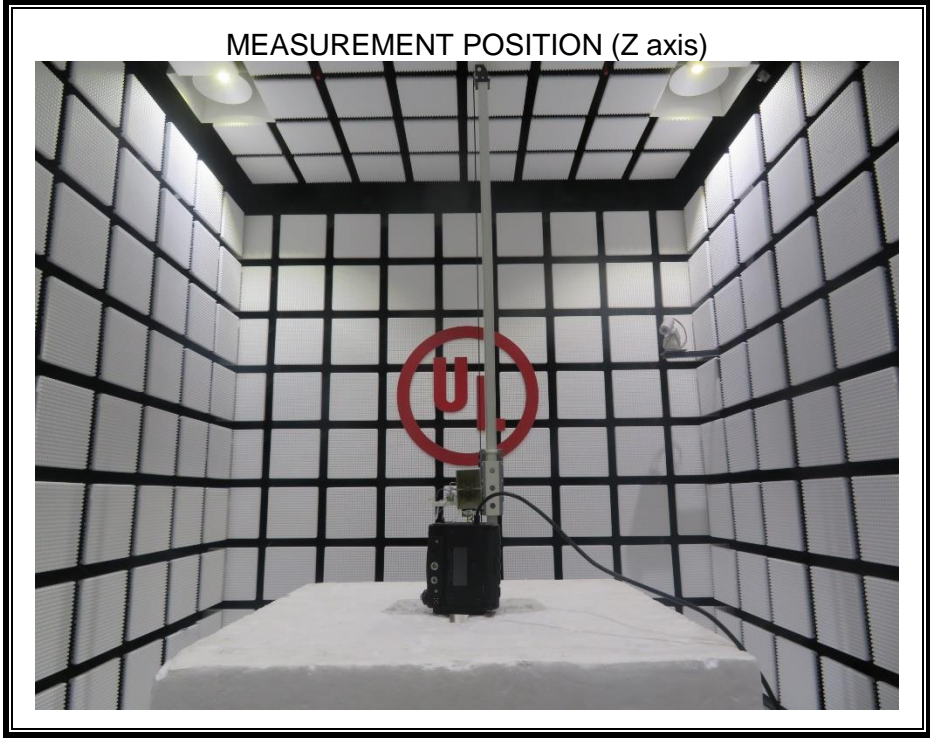

Appendix II

Setup Photographs

RADIATED RF MEASUREMENT SETUP (ABOVE 1 GHz)

MEASUREMENT POSITION (X axis)

MEASUREMENT POSITION (Y axis)

MEASUREMENT POSITION (Z axis)

RADIATED RF MEASUREMENT SETUP (30MHz~1GHz)

RADIATED RF MEASUREMENT SETUP (Below 30MHz)

POWERLINE CONDUCTED EMISSIONS MEASUREMENT SETUP