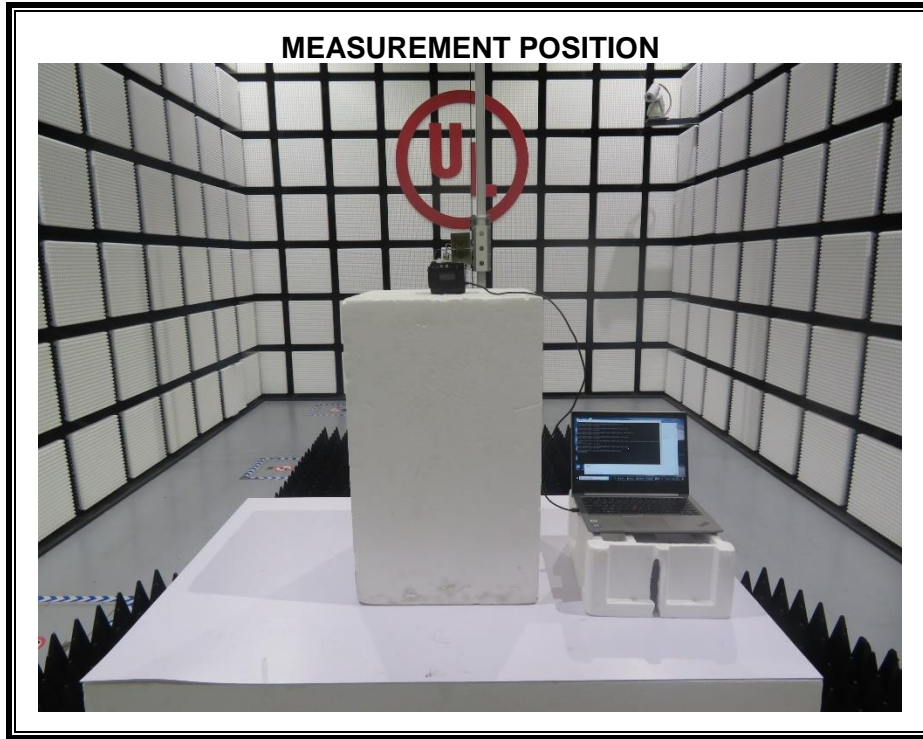

Appendix II

Setup Photographs

RADIATED RF MEASUREMENT SETUP (ABOVE 1 GHz)

MEASUREMENT POSITION (X axis)

MEASUREMENT POSITION (Y axis)

MEASUREMENT POSITION (Z axis)

RADIATED RF MEASUREMENT SETUP (30MHz~1GHz)

RADIATED RF MEASUREMENT SETUP (Below 30MHz)

POWERLINE CONDUCTED EMISSIONS MEASUREMENT SETUP