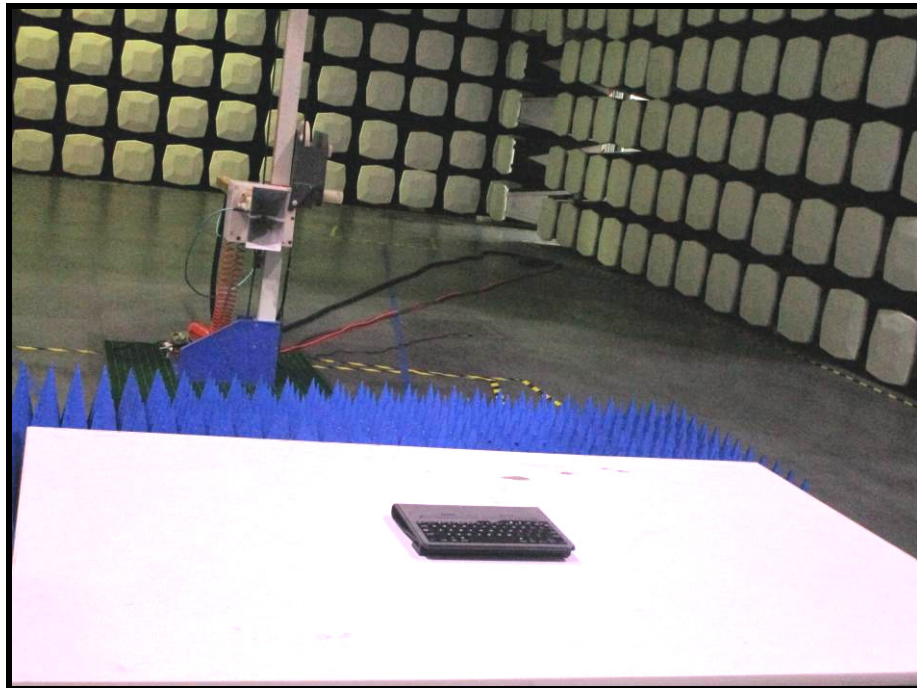

# Test Setup Photo

## 1.1 RADIATED SPURIOUS EMISSION TEST SETUP

---

Above 1 GHz

Below 1 GHz