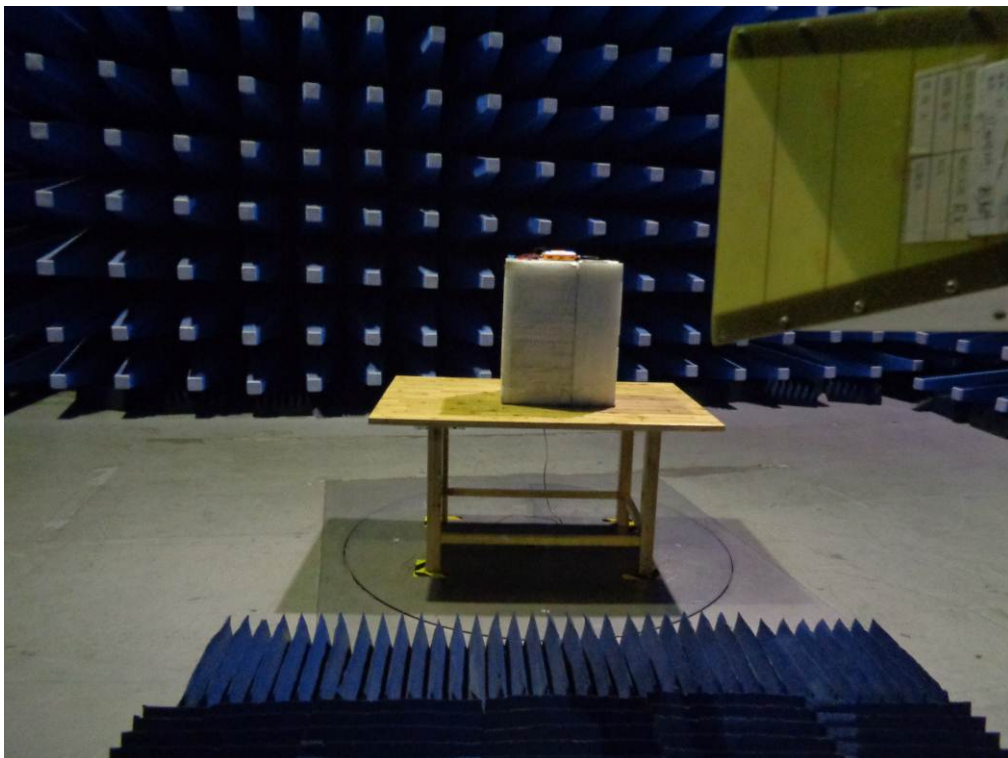

**Annex B.iii. Photograph: Test Setup Photo**

Conducted Emissions Test Setup – Front View

Conducted Emissions Test Setup – Side View

Test Report No.	15020148-FCC-R2
Page	41 of 46

Radiated Spurious Emissions Test Setup Below 1GHz

Radiated Spurious Emissions Test Setup Above 1GHz