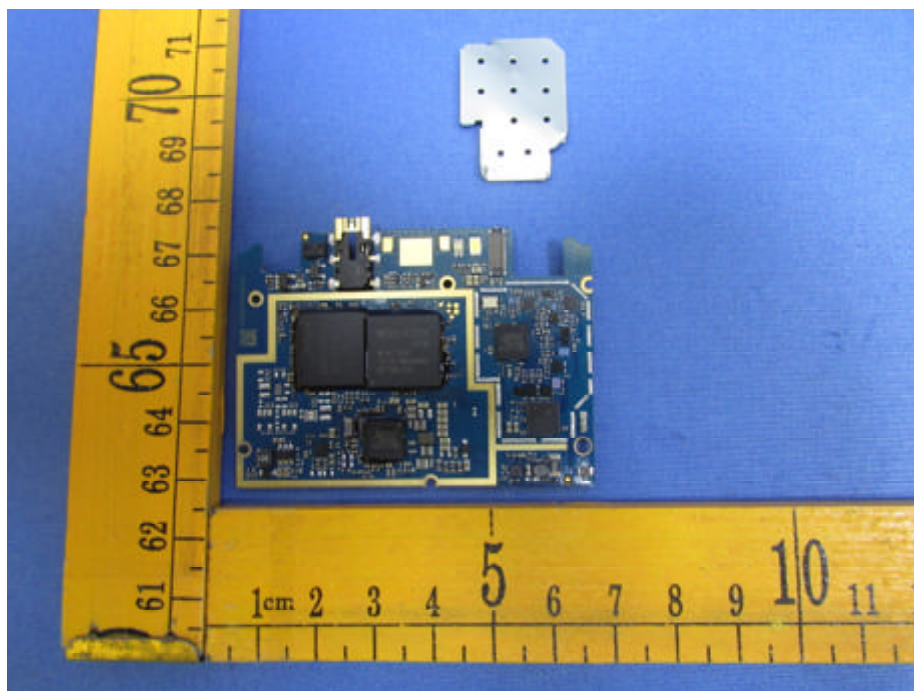

Model Star Plus – Internal Photos

BT/WIFI ANT.

2G/3G/4G ANT.

=====-End of Report=-====