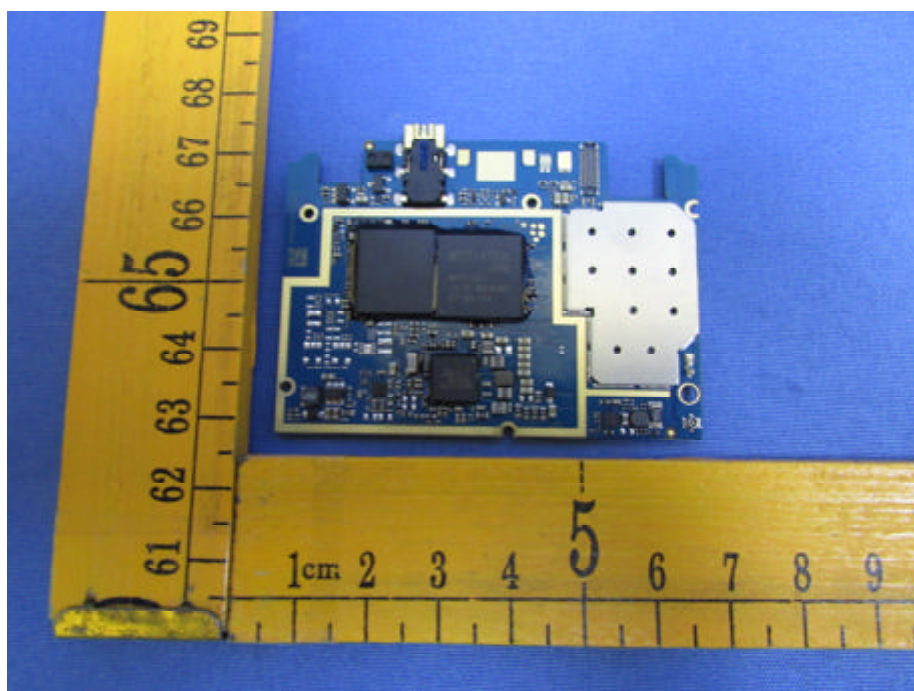

Model Star Plus – Internal Photos

BT/WIFI ANT.

2G/3G/4G ANT.

=====-End of Report=-====