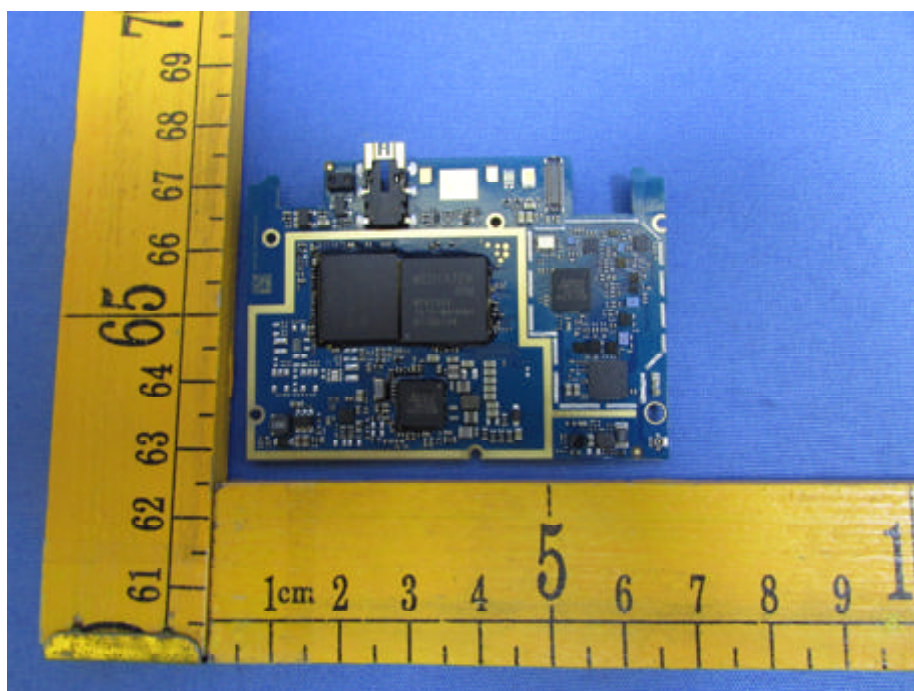

Model Star Plus – Internal Photos

BT/WIFI ANT.

2G/3G/4G ANT.

=====-End of Report=-====