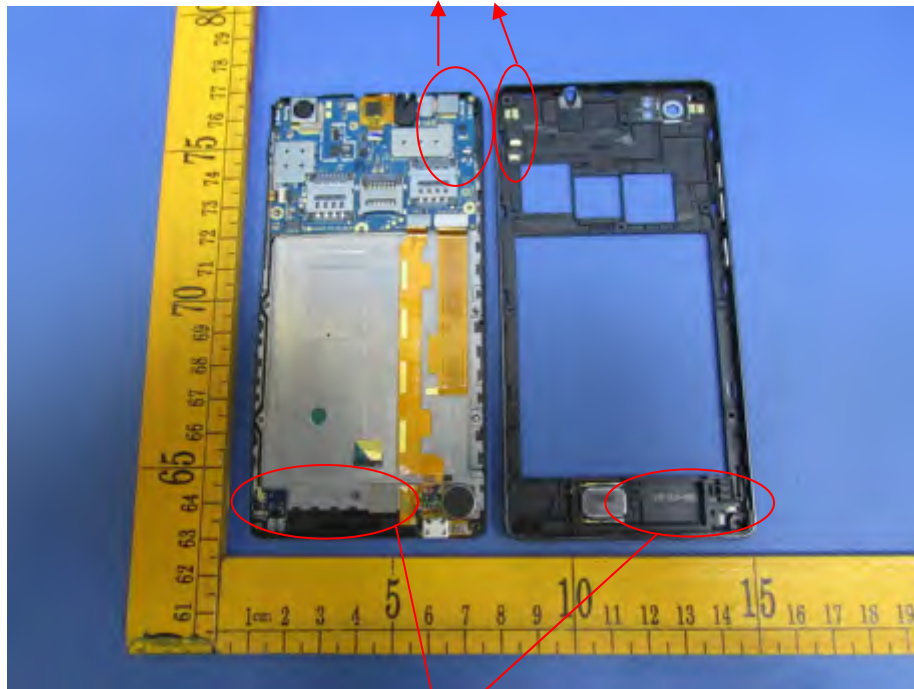

Model Star Plus – Internal Photos

BT/WIFI ANT.

2G/3G/4G ANT.

=====-End of Report=-====