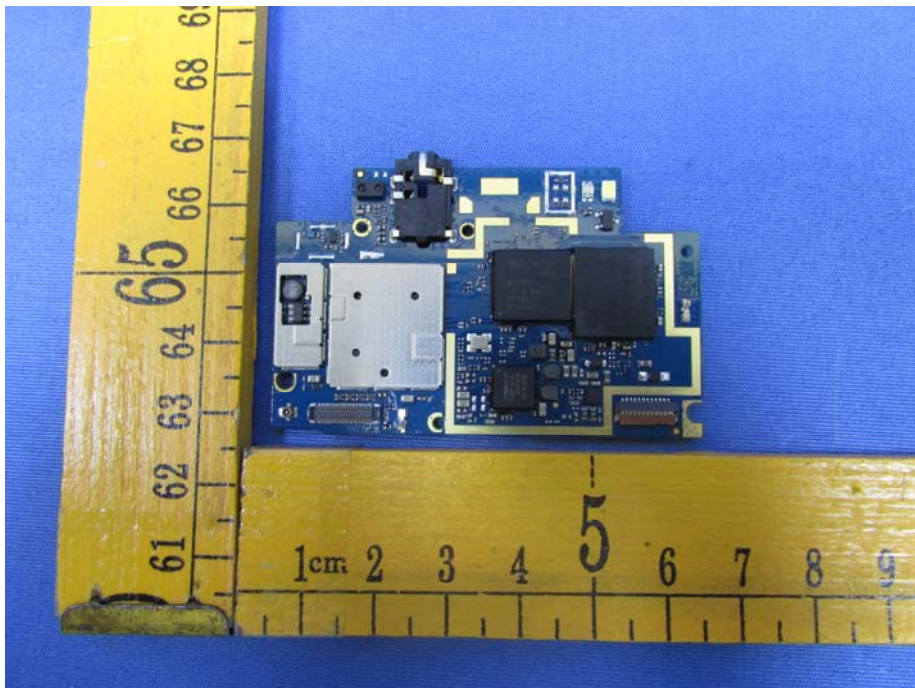

Model Star Alpha – Internal Photos

BT/WIFI ANT.

2G/3G ANT.

====End of Report====