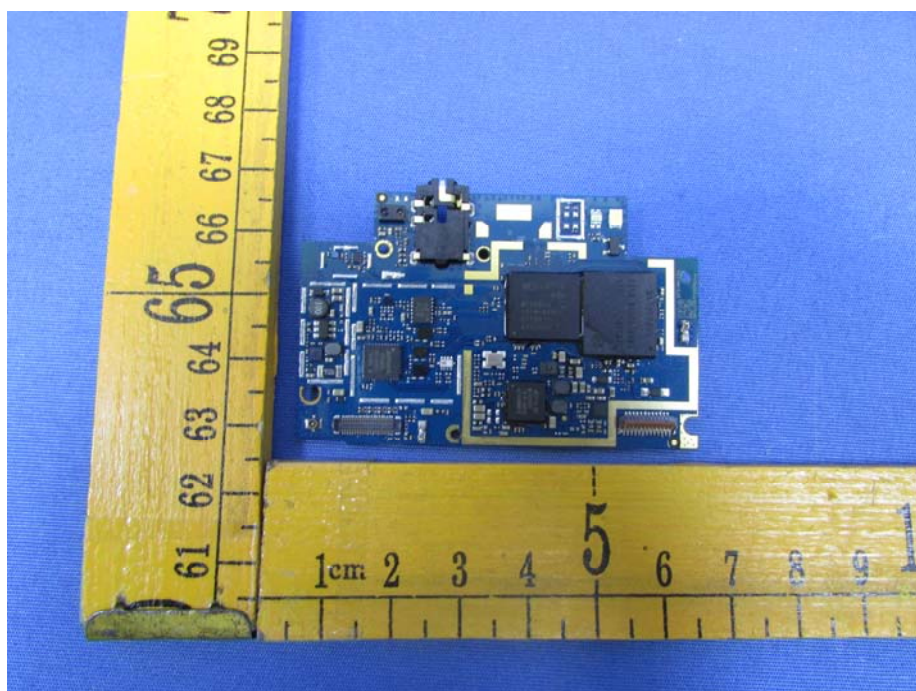

Model Star Alpha – Internal Photos

BT/WIFI ANT.

2G/3G ANT.

====End of Report====