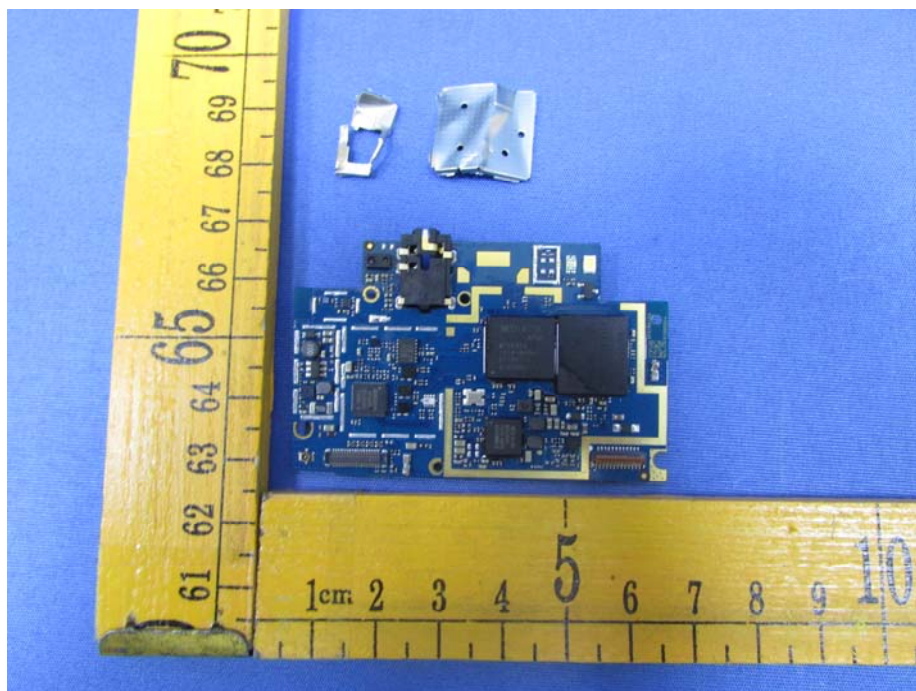

Model Star Alpha – Internal Photos

BT/WIFI ANT.

2G/3G ANT.

====End of Report====