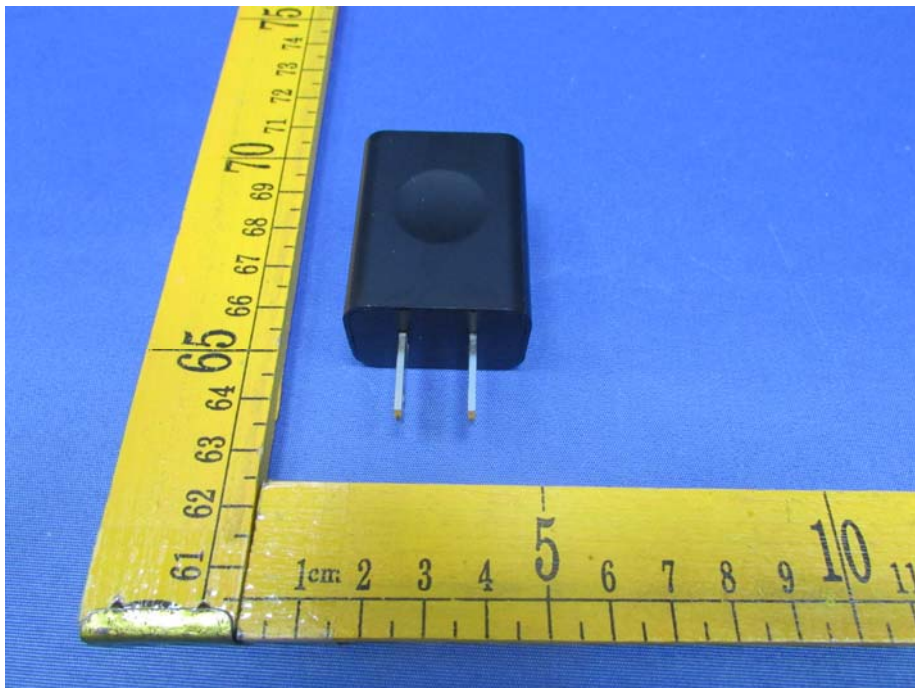

Photographs - Constructional Details

Model Star Alpha External View

LAVA
TRAVEL CHARGER
MODEL CLV-14
INPUT AC 100-240V 50
/60Hz 0.15A
OUTPUT 5.0V/1A
S/N TY15C102523