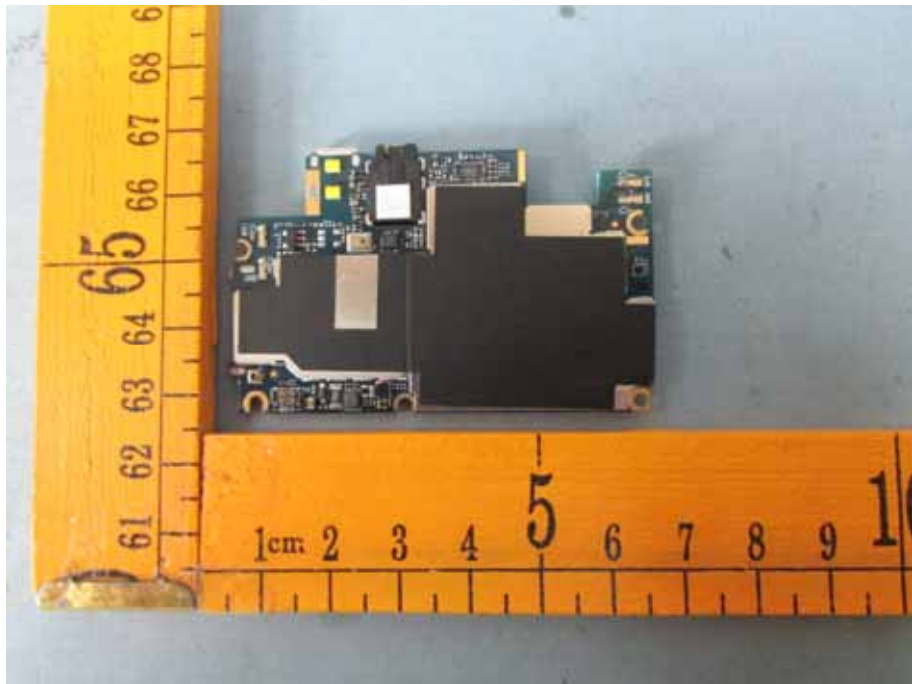

Model Star – Internal Photos

2G/3G ANT.

GPS ANT. BT/WIFI ANT.

====End of Report====