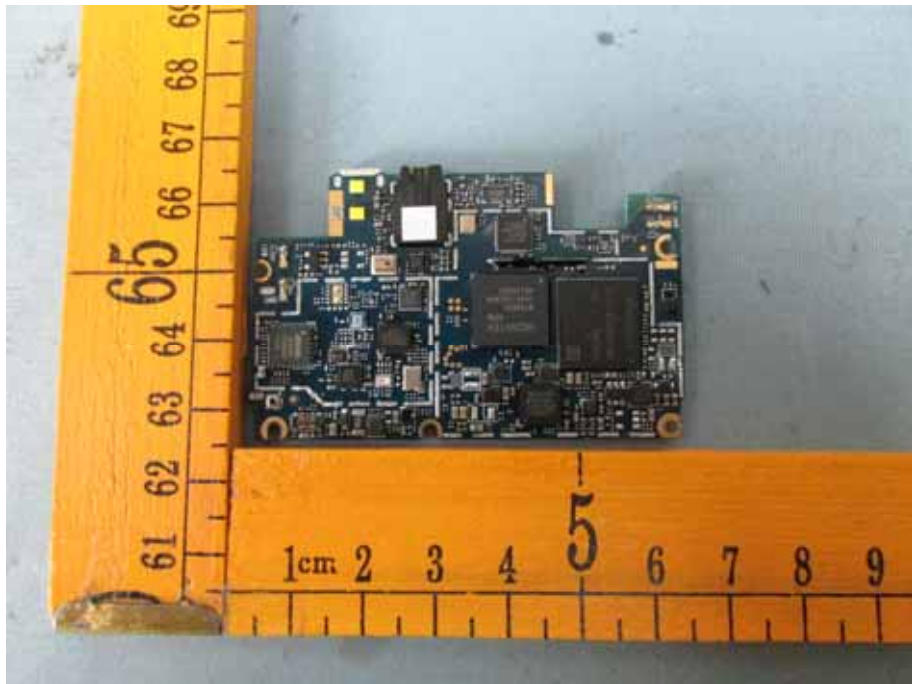

Model Star – Internal Photos

2G/3G ANT.

GPS ANT. BT/WIFI ANT.

====End of Report====