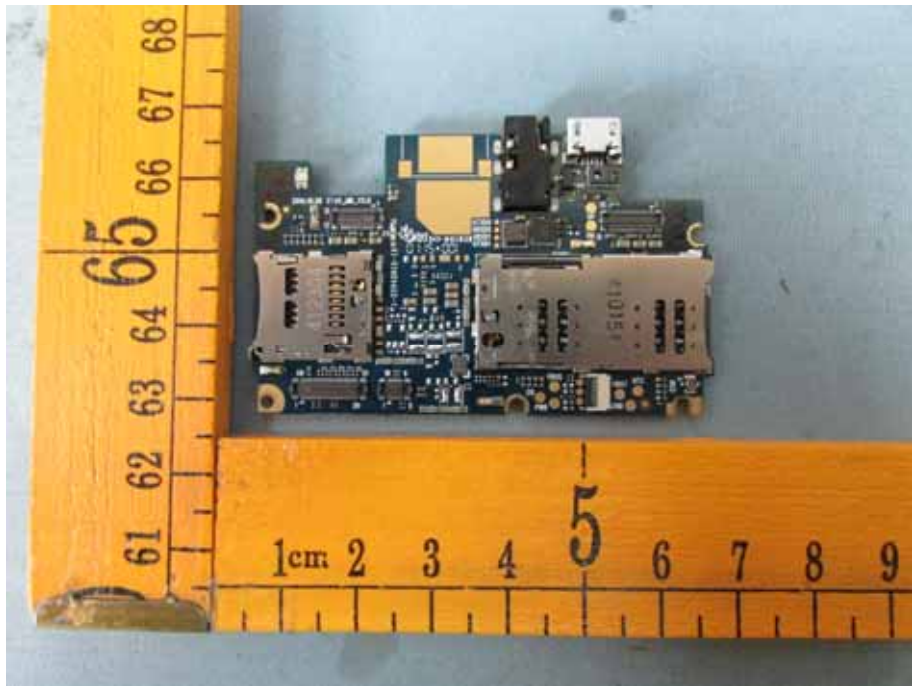

Model Star – Internal Photos

2G/3G ANT.

GPS ANT. BT/WIFI ANT.

====End of Report====