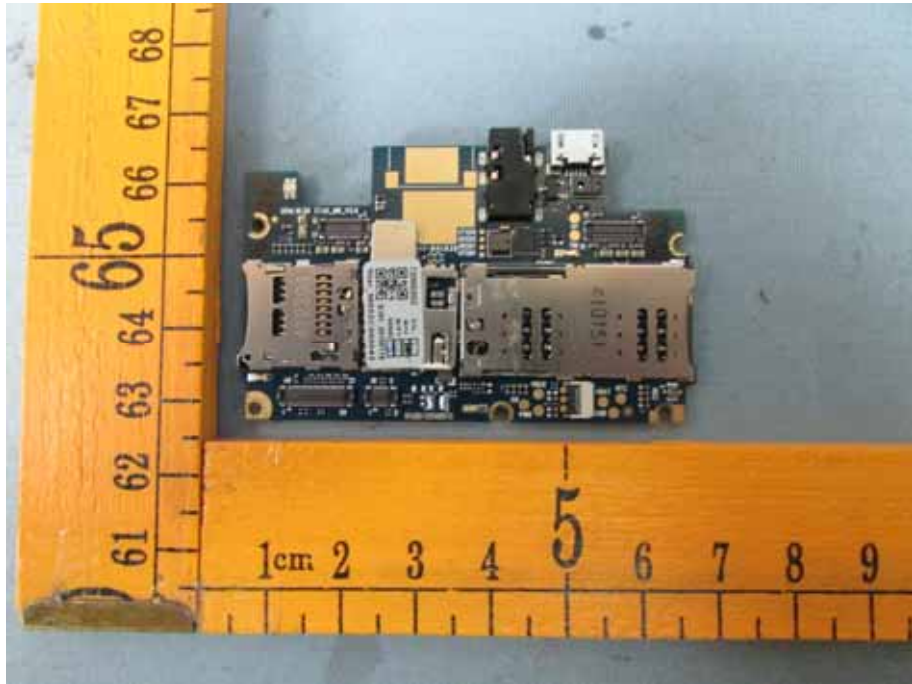

Model Star – Internal Photos

2G/3G ANT.

GPS ANT. BT/WIFI ANT.

====End of Report====