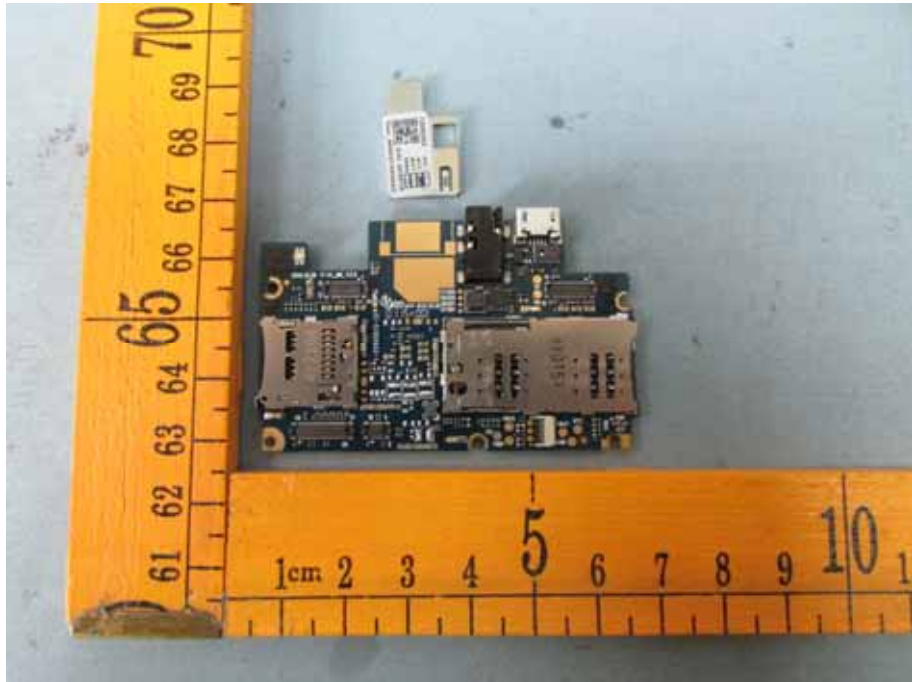

Model Star – Internal Photos

2G/3G ANT.

GPS ANT. BT/WIFI ANT.

====End of Report====