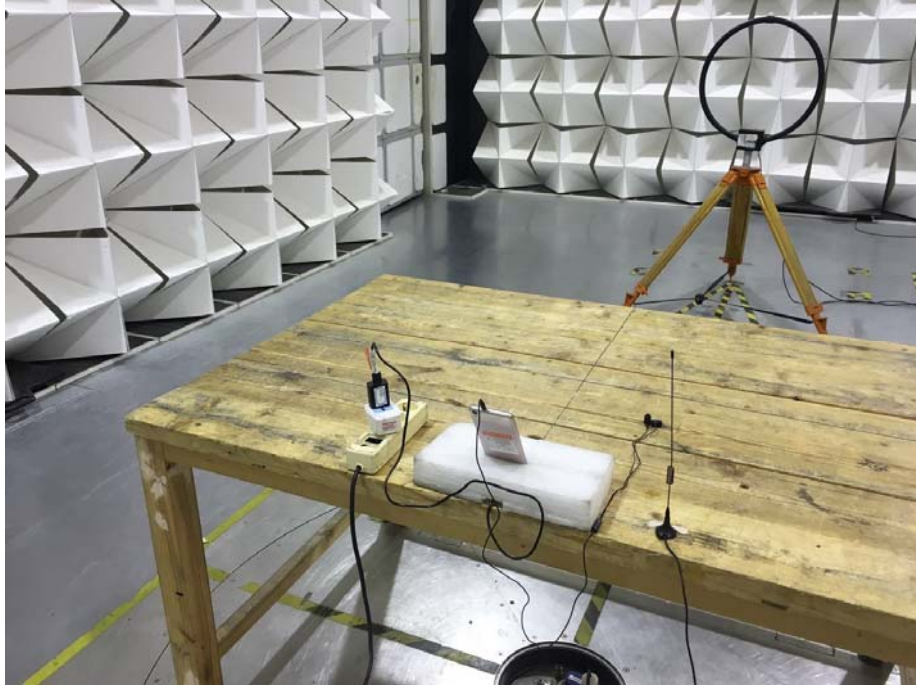

## Appendix WTS16S1269524E\_Photo

---

**2G/3G/4G Setup photo Model R1 FCC ID: 2AEE8LAVAR1**

**Photograph - Spurious Emissions Radiated Test Setup**

Below 30MHz Test Site 2#

For 30MHz-1000MHz Test Site 2#