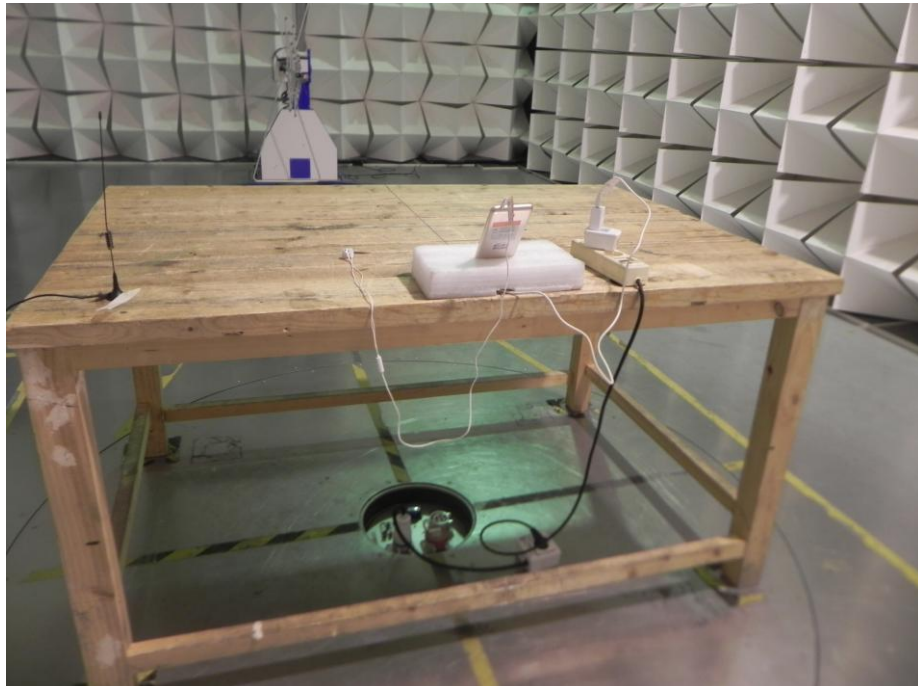

Appendix WTS16S1062460E_Photo

2G/3G/4G Setup photo FCC ID: 2AEE8LAVAA3

Photograph - Spurious Emissions Radiated Test Setup

Below 30MHz Test Site 2#

For 30MHz-1000MHz Test Site 2#

Appendix WTS16S1062460E_Photo

For Above 1GHz Test Site 1#