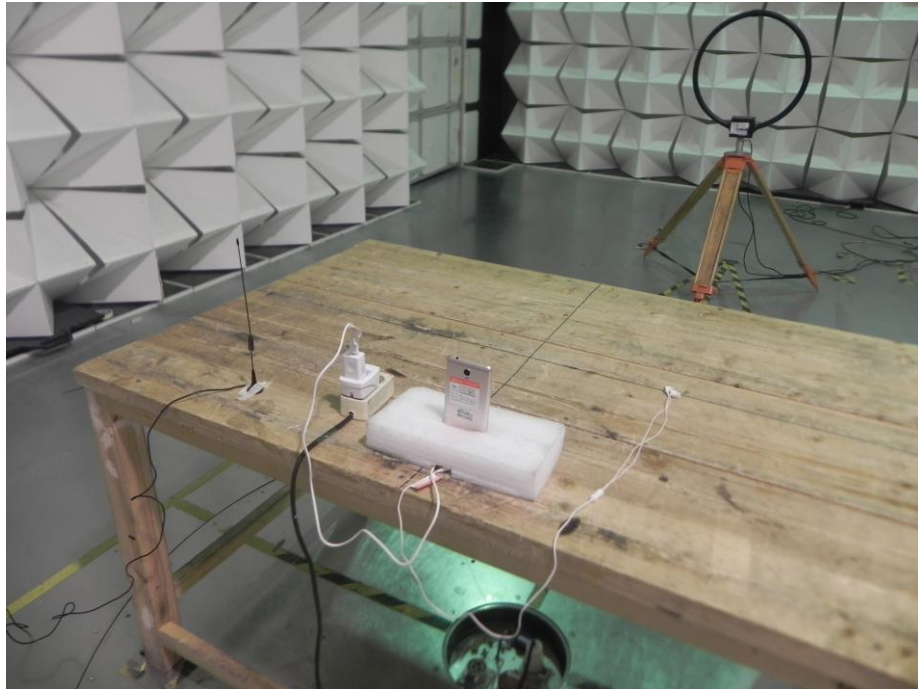

Appendix WTS16S1062460E_Photo

2G/3G/4G Setup photo FCC ID: 2AEE8LAVAA3

Photograph - Spurious Emissions Radiated Test Setup

Below 30MHz Test Site 2#

For 30MHz-1000MHz Test Site 2#

Appendix WTS16S1062460E_Photo