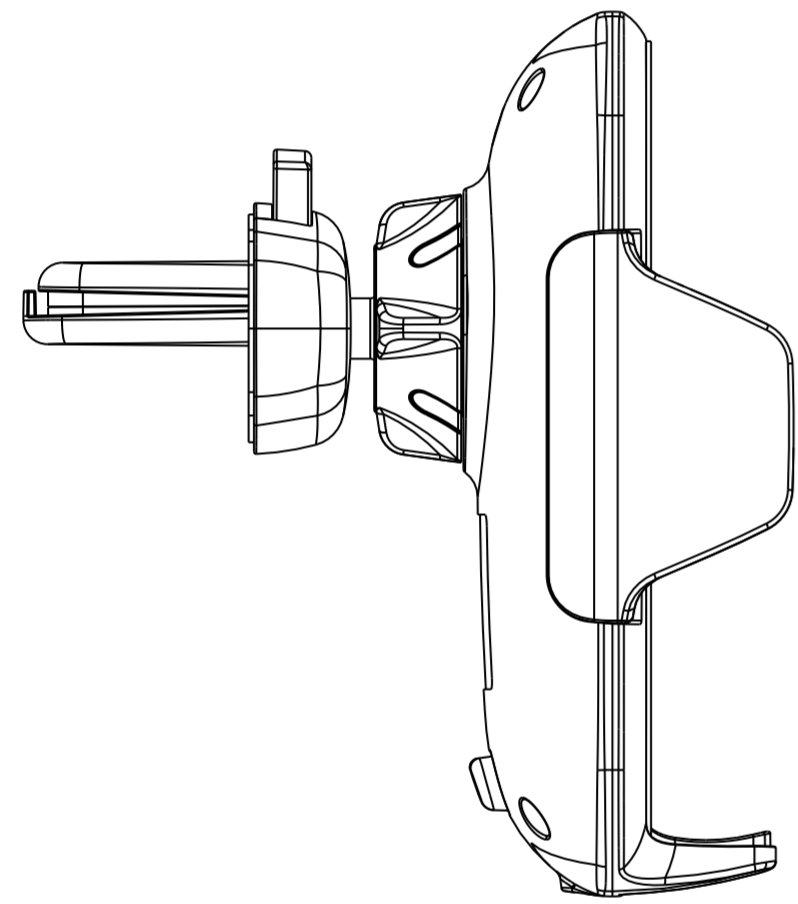

Cool Gray 8C

RoHS
 CE
 Made in China

ExoDrive Wireless Vent
 Item No. CY958WVLC24
 Input: 5V+2A (10W) 5V+2A (10W)
 Wireless Charger: 5W (10W/15W/20W Max)
 FCC ID: J482027888888888

11.3mm

18mm

CE
 RoHS

Deboss

12.1mm

11.1mm