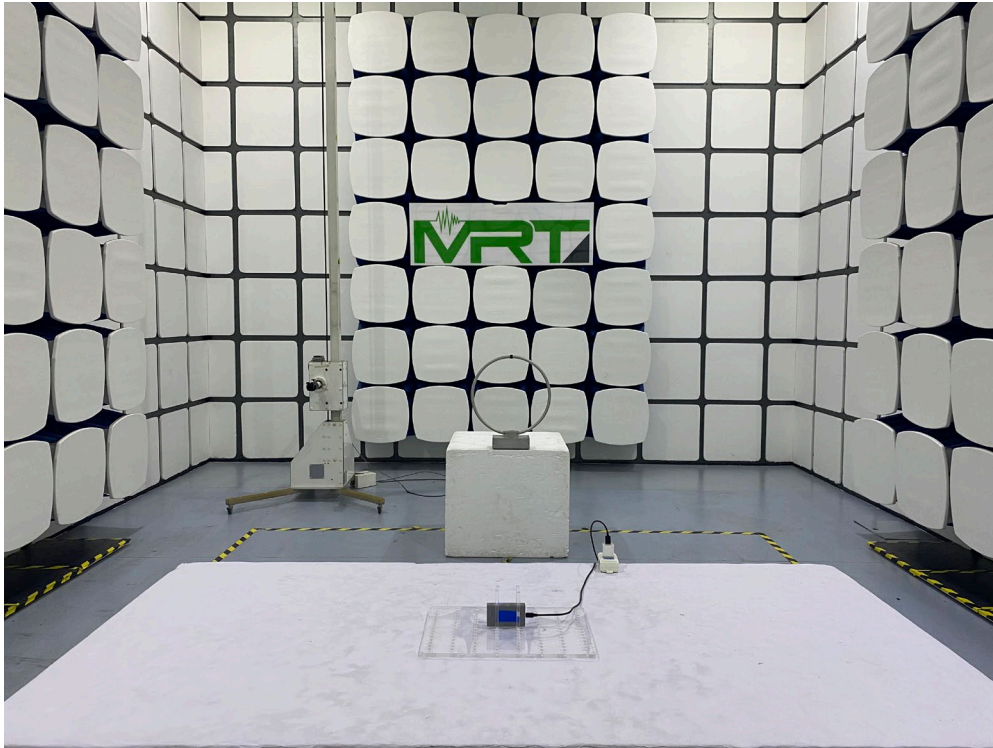

RF Test Setup Photo

Description: Front View of Conducted Emission Test Setup for Power Port

Description: Back View of Conducted Emission Test Setup for Power Port

Description: Radiated Spurious Emission Test Setup for 9kHz ~ 30MHz

Description: Radiated Spurious Emission Test Setup for 30MHz ~ 1GHz

RF Exposure Evaluation Test Setup Photo