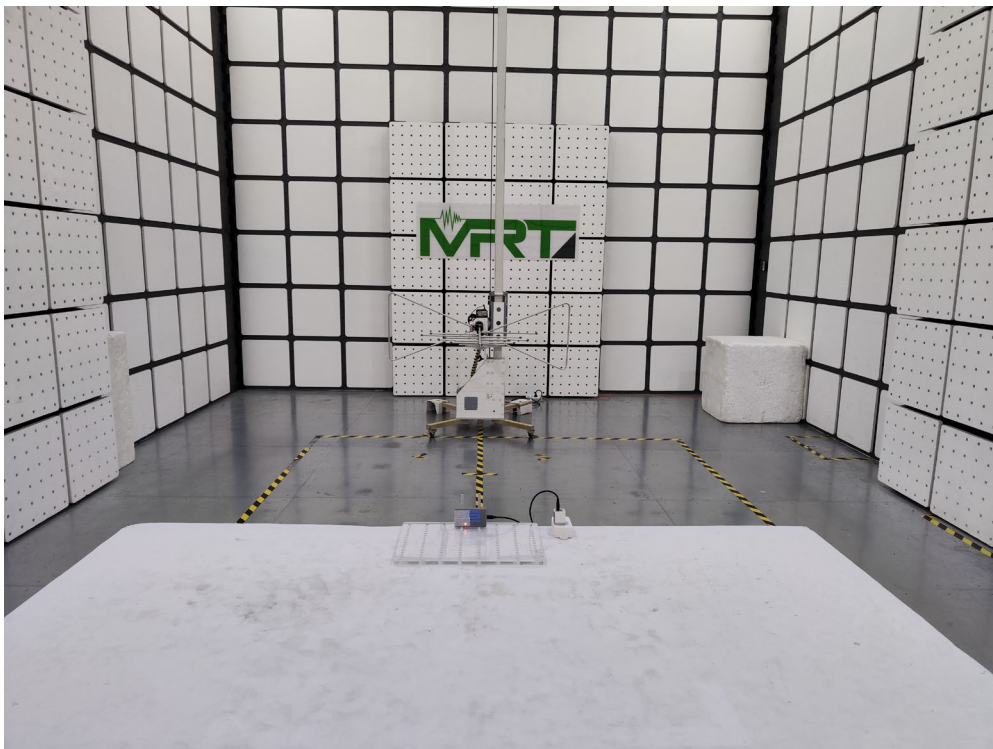

RF Test Setup Photo

Description: Front View of Conducted Emission Test Setup for Power Port

Description: Back View of Conducted Emission Test Setup for Power Port

Description: Radiated Spurious Emission Test Setup for 9kHz ~ 30MHz

Description: Radiated Spurious Emission Test Setup for 30MHz ~ 1GHz

RF Exposure Evaluation Test Setup Photo