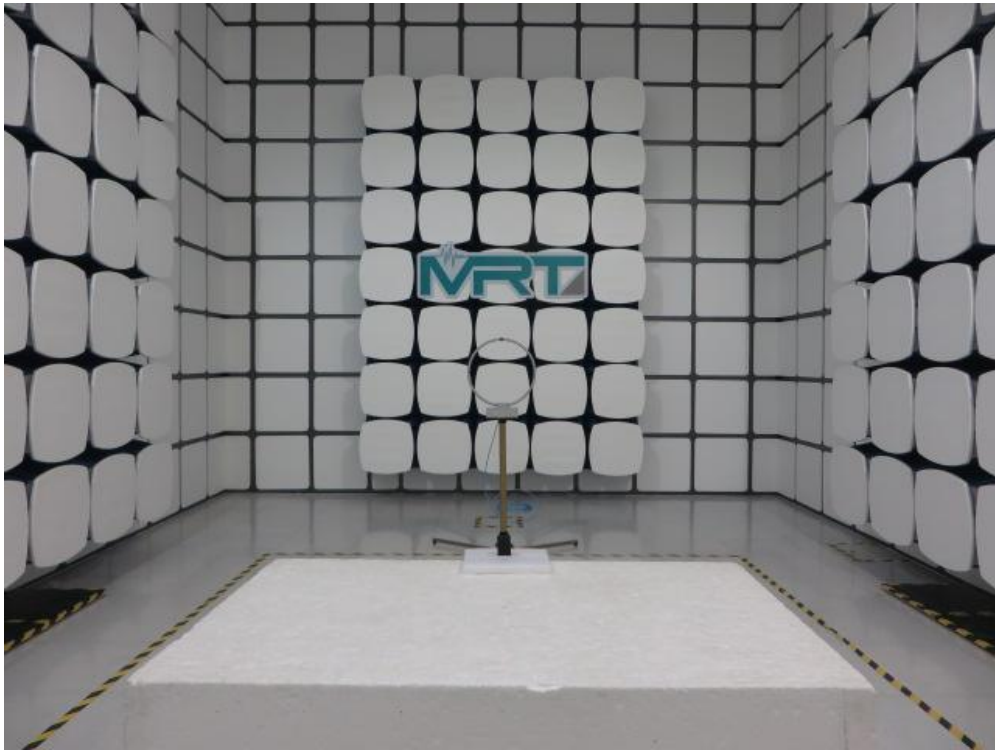

Description: Radiated Emission Test Setup for 9kHz ~ 30MHz

Description: Radiated Emission Test Setup for 30MHz ~ 1GHz