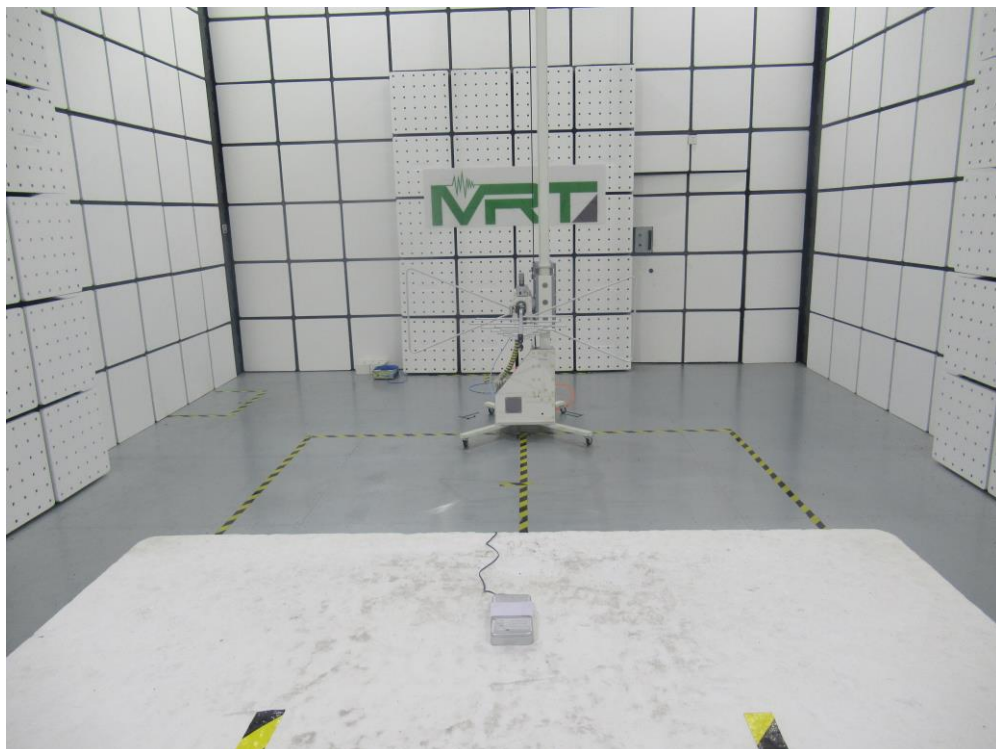

## FCC PART 15C Test Setup Photo

Test Mode: Mode 1

Description: Radiated Spurious Emission Test Setup for 9kHz ~ 30MHz

Test Mode: Mode 2

Description: Radiated Spurious Emission Test Setup for 30MHz ~ 1GHz

Test Mode: Mode 2

Description: Radiated Spurious Emission Test Setup for 1GHz ~ 18GHz

Test Mode 1

Description: Front View of Conducted Emission Test Setup

Test Mode 1

Description: Back View of Conducted Emission Test Setup