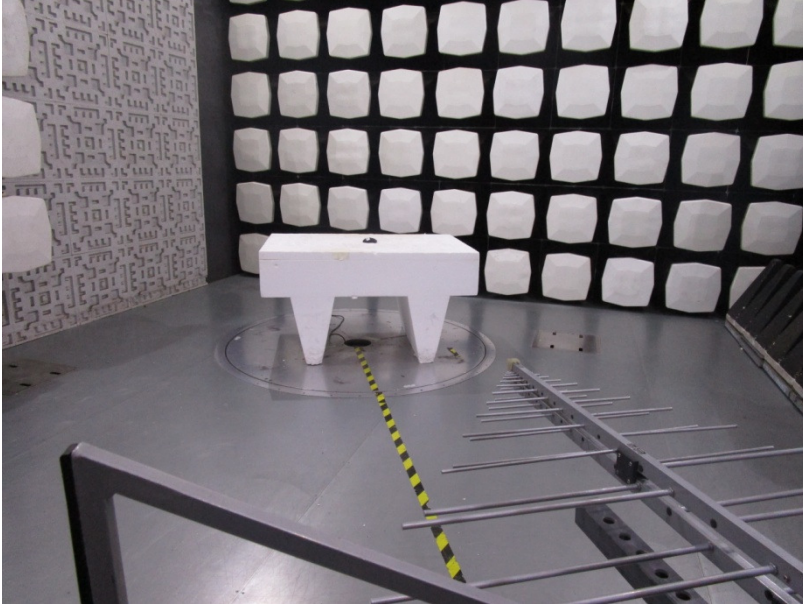

1 Photographs

Test Model No.: SL-640304-BK-US

1.1 Radiated Emission Test Setup

1.2 Radiated Spurious Emission Test Setup