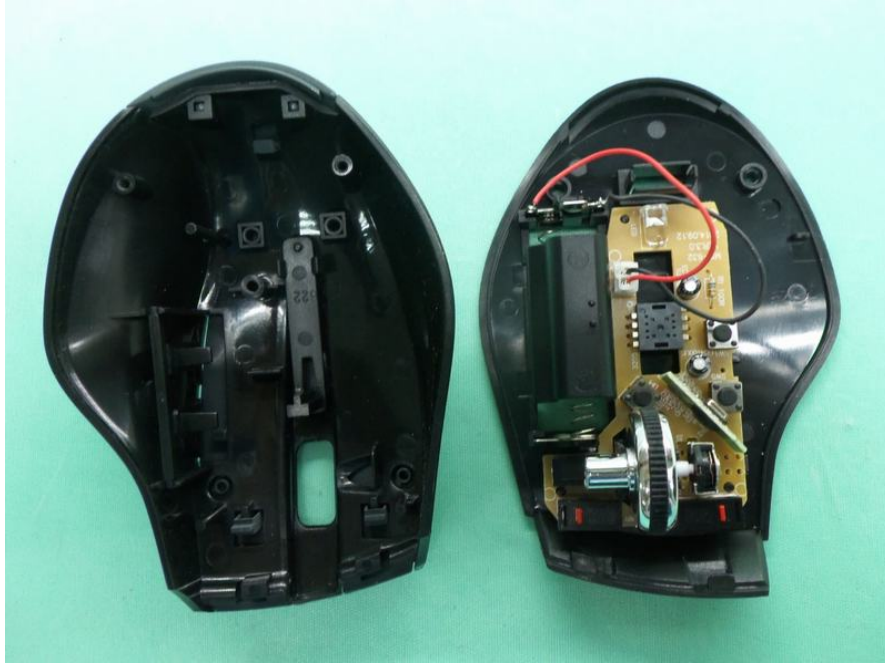

Internal Photo

FCC ID: 2AEDNA16

Inside View of The Product

Inner Circuit Top View

Inner Circuit Bottom View

Inner Circuit Top View

Inner Circuit Bottom View