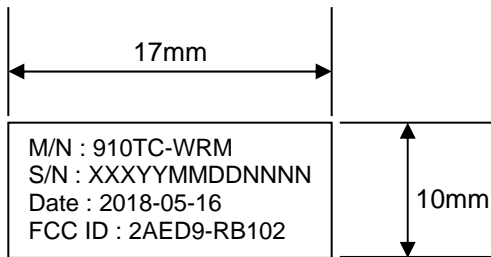

FCC Label

Model No. : 910TC-WRM

Label :

Label location