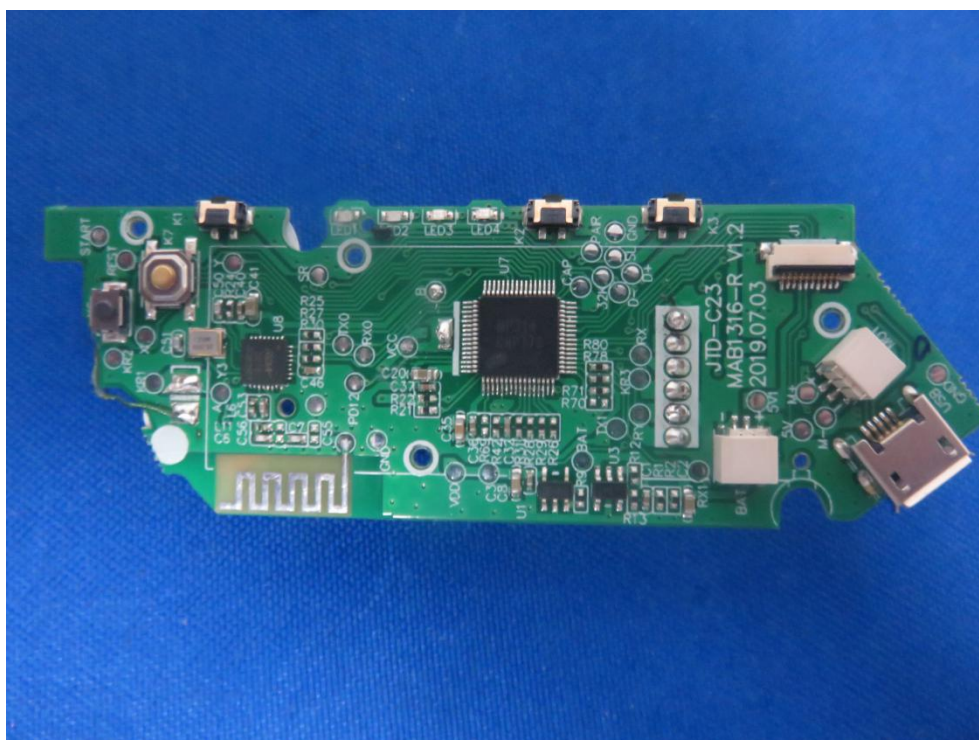

FCC ID: 2AEBY-C23R

BT Antenna