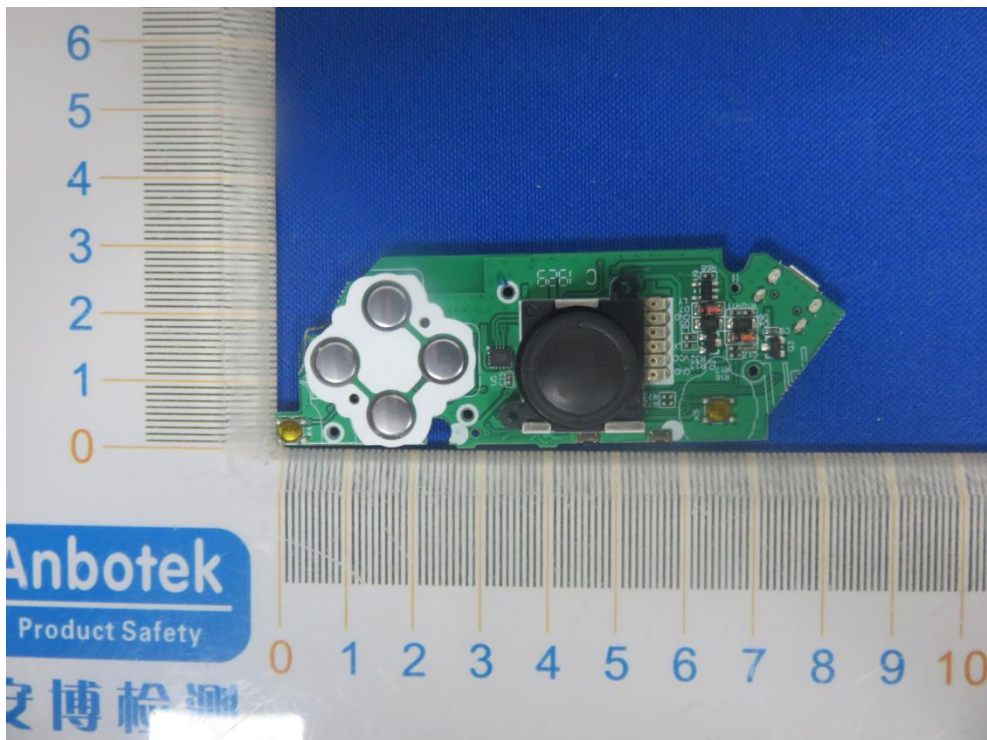

FCC ID: 2AEBY-C23R

BT Antenna