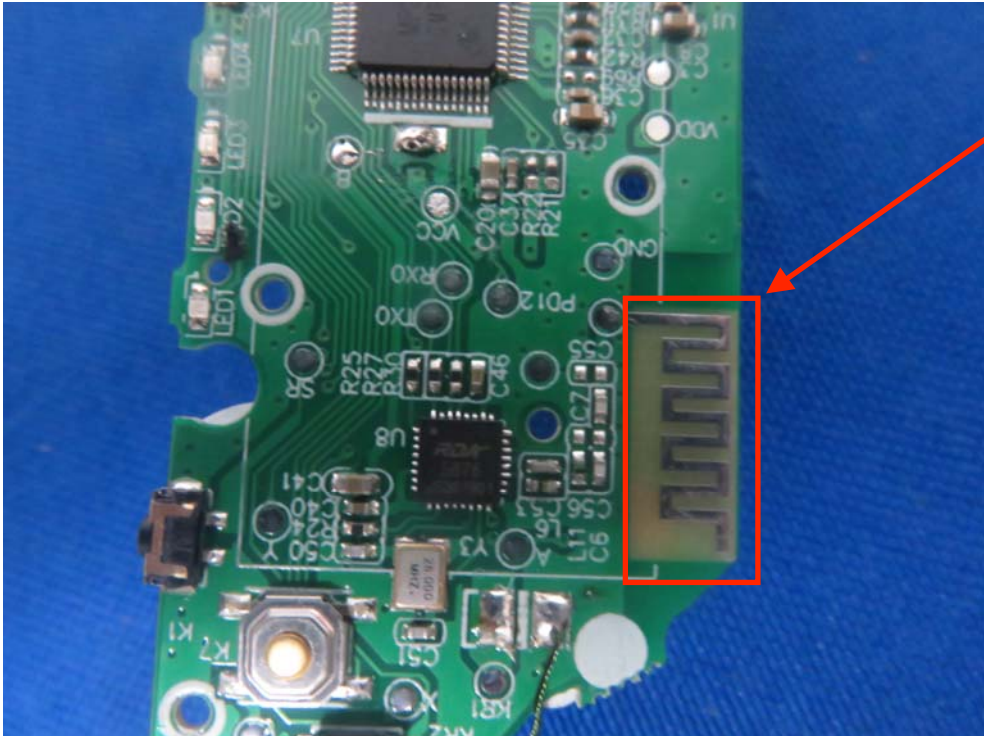

FCC ID: 2AEBY-C23R

BT Antenna