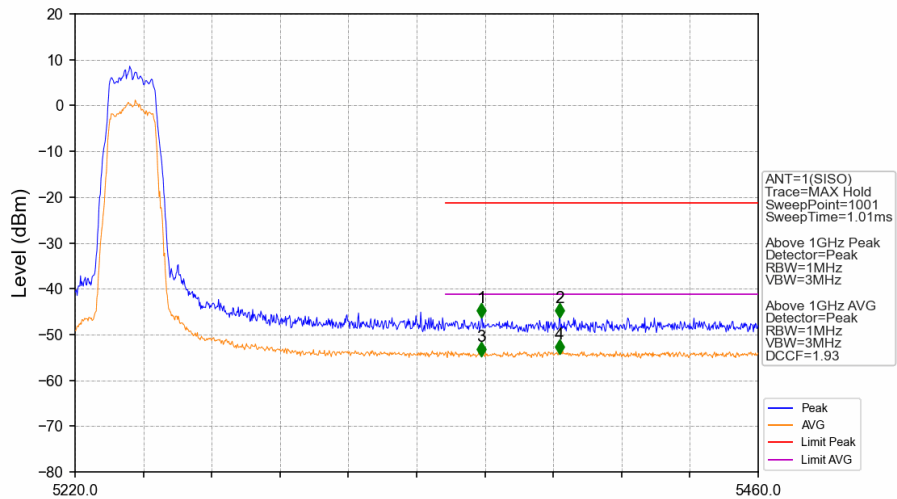

802.11a_HCH_5240MHz_Ant1_NTNV

No	Frequency (MHz)	Level (dBm)	Limit (dBm)	Margin (dB)	Status	Remark	No	Frequency (MHz)	Level (dBm)	Limit (dBm)	Margin (dB)	Status	Remark
1	5362.800	-46.34	-21.20	19.84	Pass	Peak	3	5362.800	/	-21.20	/	/	AVG
2	5390.160	-46.26	-21.20	19.76	Pass	Peak	4	5390.160	/	-21.20	/	/	AVG