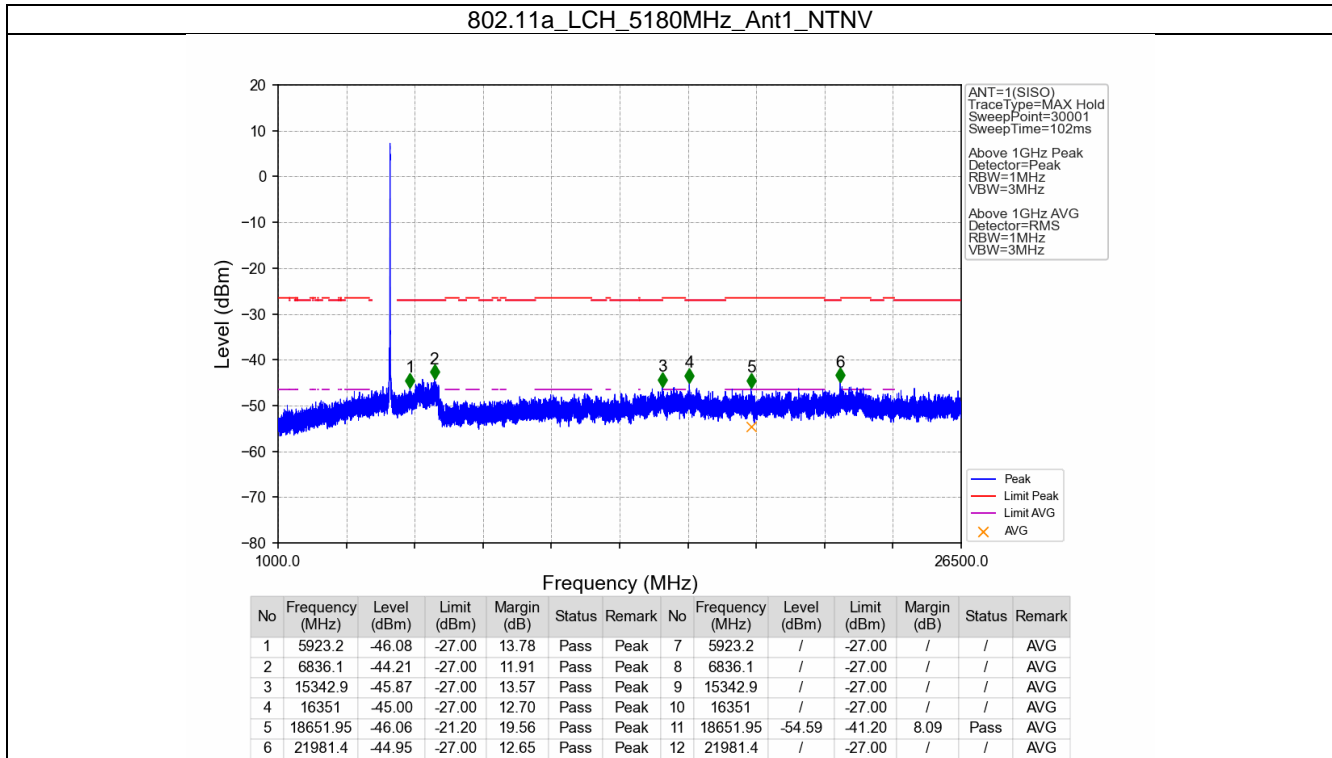

Test Graphs