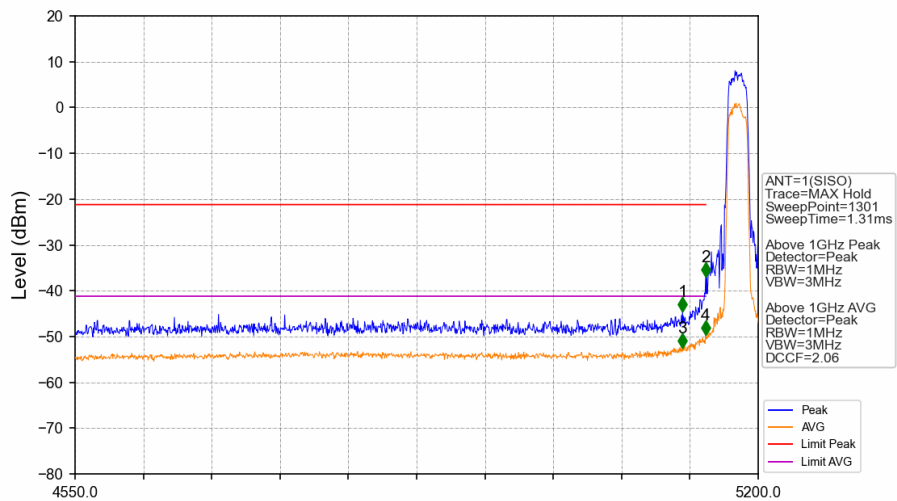

802.11n(HT20)_LCH_5180MHz_Ant1_NTNV

No	Frequency (MHz)	Level (dBm)	Limit (dBm)	Margin (dB)	Status	Remark	No	Frequency (MHz)	Level (dBm)	Limit (dBm)	Margin (dB)	Status	Remark
1	5128.000	-44.52	-21.20	18.02	Pass	Peak	3	5128.000	/	-21.20	/	/	AVG
2	5150.000	-37.00	-21.20	10.50	Pass	Peak	4	5150.000	/	-21.20	/	/	AVG