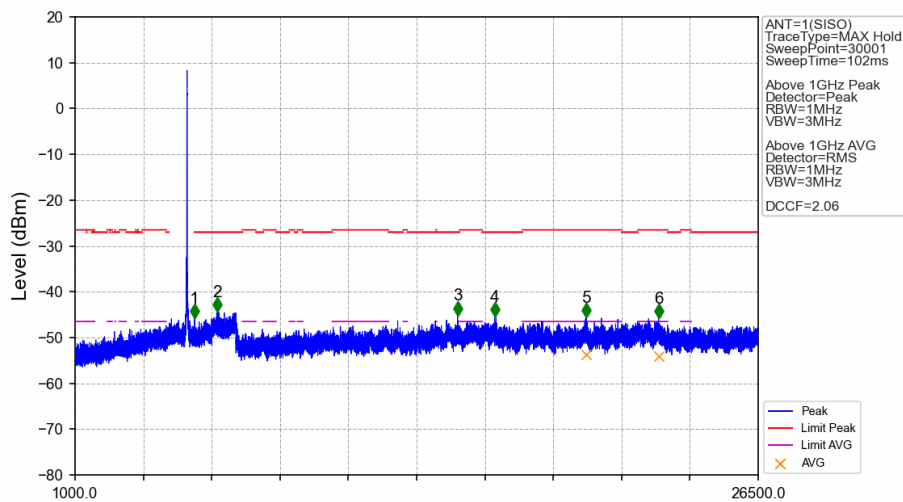

802.11n(HT20)_LCH_5180MHz_Ant1_NTNV

No	Frequency (MHz)	Level (dBm)	Limit (dBm)	Margin (dB)	Status	Remark	No	Frequency (MHz)	Level (dBm)	Limit (dBm)	Margin (dB)	Status	Remark
1	5460.8	-45.77	-27.00	13.47	Pass	Peak	7	5460.8	/	-27.00	/	/	AVG
2	6309.95	-44.36	-27.00	12.06	Pass	Peak	8	6309.95	/	-27.00	/	/	AVG
3	15278.3	-45.17	-27.00	12.87	Pass	Peak	9	15278.3	/	-27.00	/	/	AVG
4	16662.95	-45.47	-27.00	13.17	Pass	Peak	10	16662.95	/	-27.00	/	/	AVG
5	20086.75	-45.56	-21.20	19.06	Pass	Peak	11	20086.75	-53.78	-41.20	7.28	Pass	AVG
6	22782.1	-45.78	-21.20	19.28	Pass	Peak	12	22782.1	-54.01	-41.20	7.51	Pass	AVG