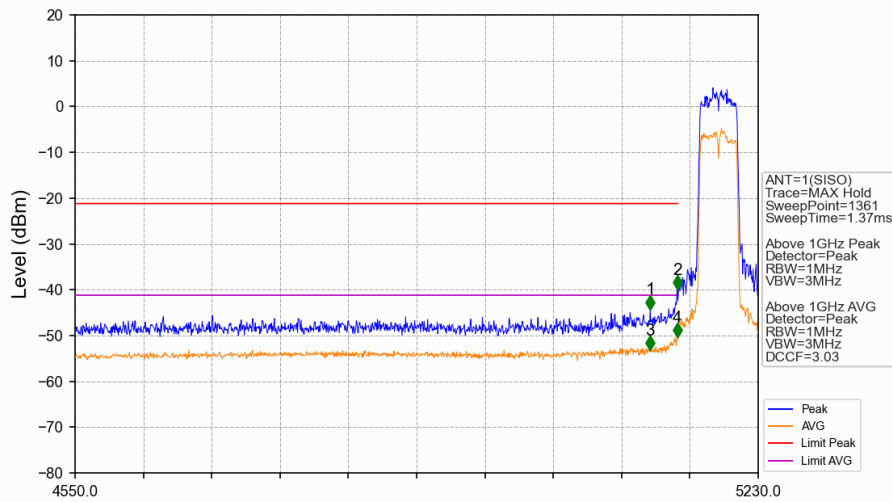

802.11n(HT40)_LCH_5190MHz_Ant1_NTNV

No	Frequency (MHz)	Level (dBm)	Limit (dBm)	Margin (dB)	Status	Remark	No	Frequency (MHz)	Level (dBm)	Limit (dBm)	Margin (dB)	Status	Remark
1	5122.500	-44.30	-21.20	17.80	Pass	Peak	3	5122.500	/	-21.20	/	/	AVG
2	5149.500	-39.91	-21.20	13.41	Pass	Peak	4	5149.500	/	-21.20	/	/	AVG