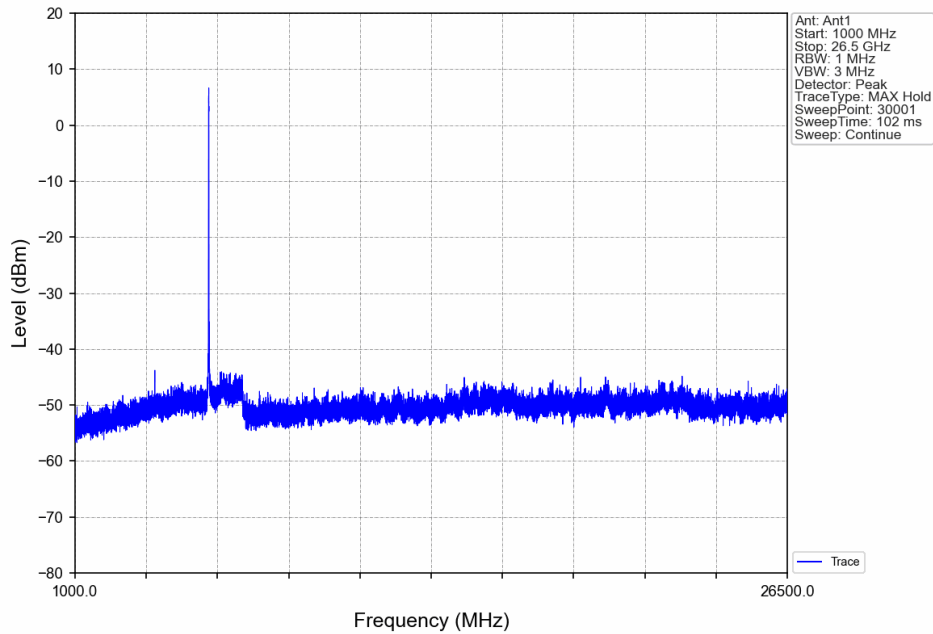

802.11n(HT20)_MCH_5785MHz_Ant1_NTNV