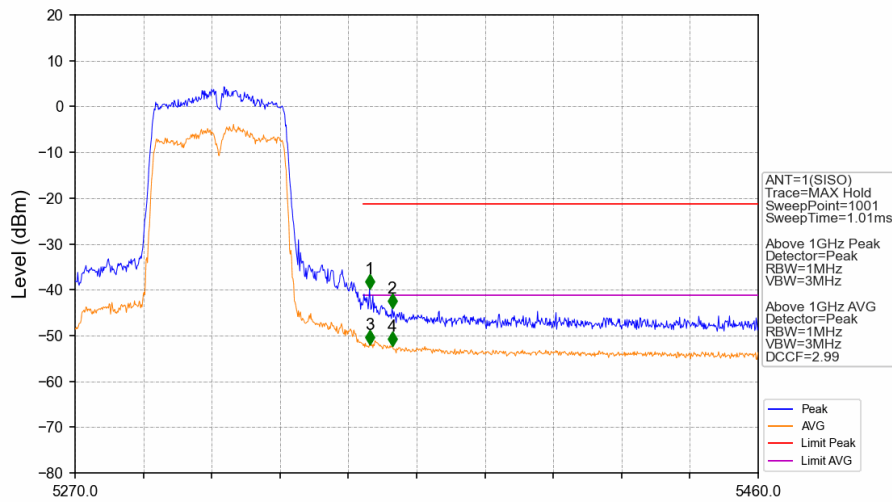

802.11n(HT40)_HCH_5310MHz_Ant1_NTNV

No	Frequency (MHz)	Level (dBm)	Limit (dBm)	Margin (dB)	Status	Remark	No	Frequency (MHz)	Level (dBm)	Limit (dBm)	Margin (dB)	Status	Remark
1	5351.890	-39.83	-21.20	13.33	Pass	Peak	3	5351.890	/	-21.20	/	/	AVG
2	5358.160	-44.07	-21.20	17.57	Pass	Peak	4	5358.160	/	-21.20	/	/	AVG