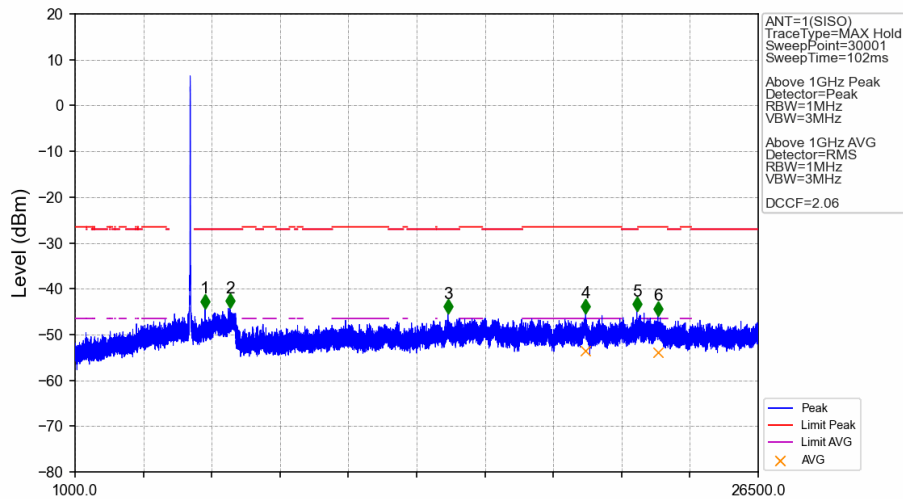

802.11n(HT20)_MCH_5300MHz_Ant1_NTNV

No	Frequency (MHz)	Level (dBm)	Limit (dBm)	Margin (dB)	Status	Remark	No	Frequency (MHz)	Level (dBm)	Limit (dBm)	Margin (dB)	Status	Remark
1	5851.8	-44.30	-27.00	12.00	Pass	Peak	7	5851.8	/	-27.00	/	/	AVG
2	6779.15	-44.21	-27.00	11.91	Pass	Peak	8	6779.15	/	-27.00	/	/	AVG
3	14918.75	-45.47	-27.00	13.17	Pass	Peak	9	14918.75	/	-27.00	/	/	AVG
4	20057	-45.34	-21.20	18.84	Pass	Peak	10	20057	-53.48	-41.20	6.98	Pass	AVG
5	21970.35	-44.86	-27.00	12.56	Pass	Peak	11	21970.35	/	-27.00	/	/	AVG
6	22755.75	-45.90	-21.20	19.39	Pass	Peak	12	22755.75	-53.94	-41.20	7.43	Pass	AVG