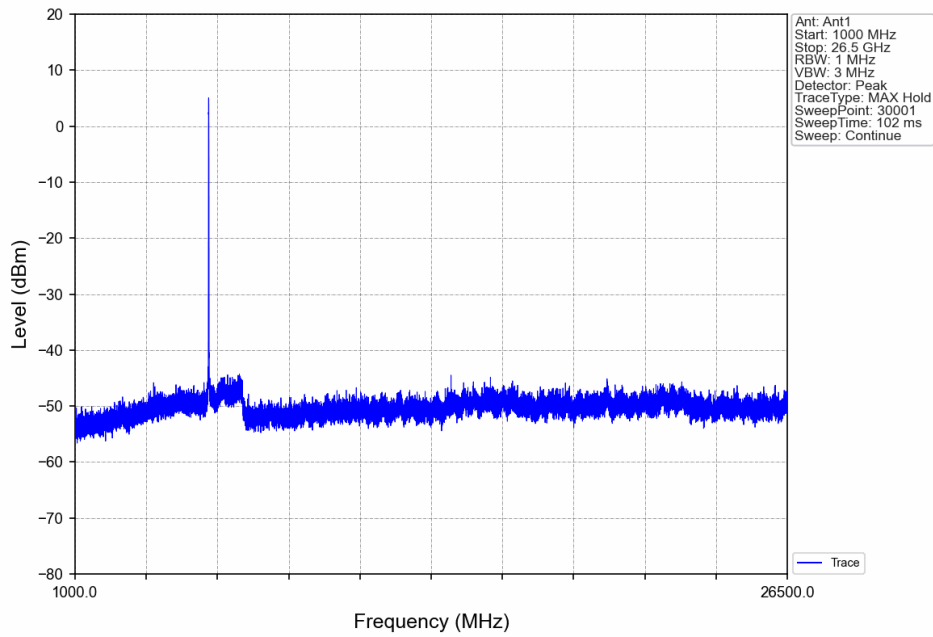

802.11a_MCH_5785MHz_Ant1_NTNV