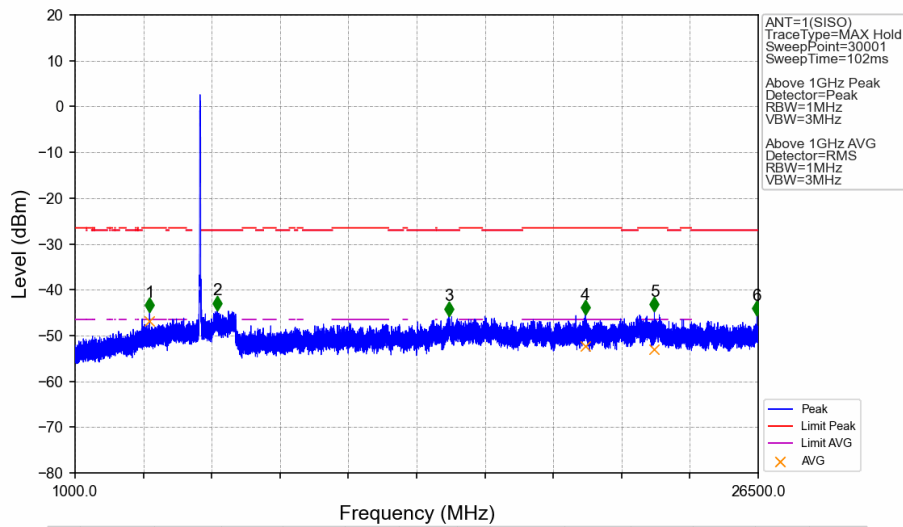

802.11n(HT40)_HCH_5670MHz_Ant1_NTNV

No	Frequency (MHz)	Level (dBm)	Limit (dBm)	Margin (dB)	Status	Remark	No	Frequency (MHz)	Level (dBm)	Limit (dBm)	Margin (dB)	Status	Remark
1	3780.35	-44.98	-21.20	18.48	Pass	Peak	7	3780.35	-46.80	-41.20	0.30	Pass	AVG
2	6304	-44.47	-27.00	12.17	Pass	Peak	8	6304	/	-27.00	/	/	AVG
3	14951.9	-45.70	-27.00	13.40	Pass	Peak	9	14951.9	/	-27.00	/	/	AVG
4	20046.8	-45.46	-21.20	18.96	Pass	Peak	10	20046.8	-52.30	-41.20	5.80	Pass	AVG
5	22624.85	-44.77	-21.20	18.27	Pass	Peak	11	22624.85	-52.98	-41.20	6.48	Pass	AVG
6	26453.25	-45.62	-27.00	13.32	Pass	Peak	12	26453.25	/	-27.00	/	/	AVG