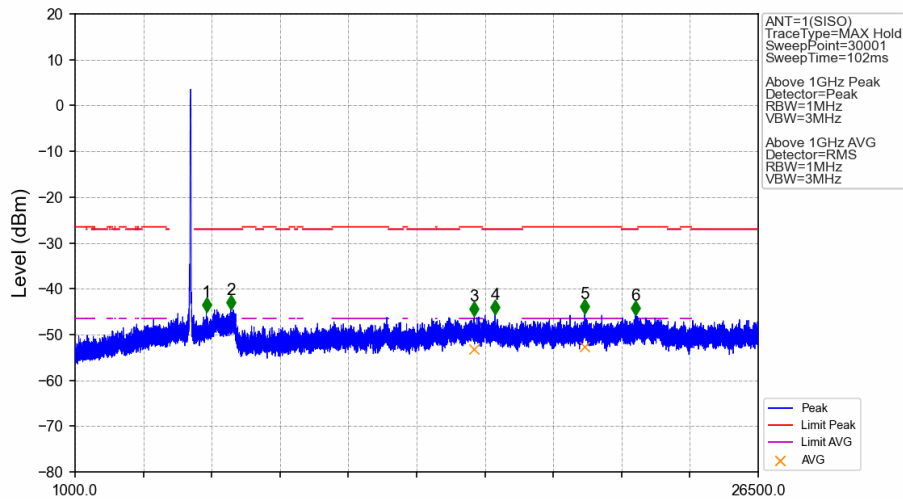

802.11n(HT40)_HCH_5310MHz_Ant1_NTNV

No	Frequency (MHz)	Level (dBm)	Limit (dBm)	Margin (dB)	Status	Remark	No	Frequency (MHz)	Level (dBm)	Limit (dBm)	Margin (dB)	Status	Remark
1	5898.55	-45.04	-27.00	12.74	Pass	Peak	7	5898.55	/	-27.00	/	/	AVG
2	6808.9	-44.55	-27.00	12.24	Pass	Peak	8	6808.9	/	-27.00	/	/	AVG
3	15902.2	-46.01	-21.20	19.51	Pass	Peak	9	15902.2	-53.25	-41.20	6.75	Pass	AVG
4	16675.7	-45.57	-27.00	13.27	Pass	Peak	10	16675.7	/	-27.00	/	/	AVG
5	20023	-45.43	-21.20	18.93	Pass	Peak	11	20023	-52.72	-41.20	6.22	Pass	AVG
6	21920.2	-45.82	-27.00	13.52	Pass	Peak	12	21920.2	/	-27.00	/	/	AVG