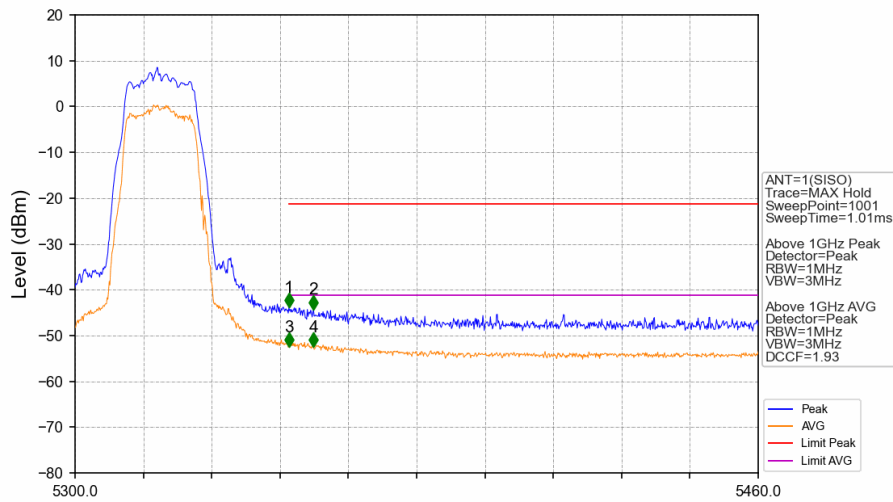

802.11a_HCH_5320MHz_Ant1_NTNV

No	Frequency (MHz)	Level (dBm)	Limit (dBm)	Margin (dB)	Status	Remark	No	Frequency (MHz)	Level (dBm)	Limit (dBm)	Margin (dB)	Status	Remark
1	5350.080	-43.91	-21.20	17.41	Pass	Peak	3	5350.080	/	-21.20	/	/	AVG
2	5355.840	-44.28	-21.20	17.79	Pass	Peak	4	5355.840	/	-21.20	/	/	AVG