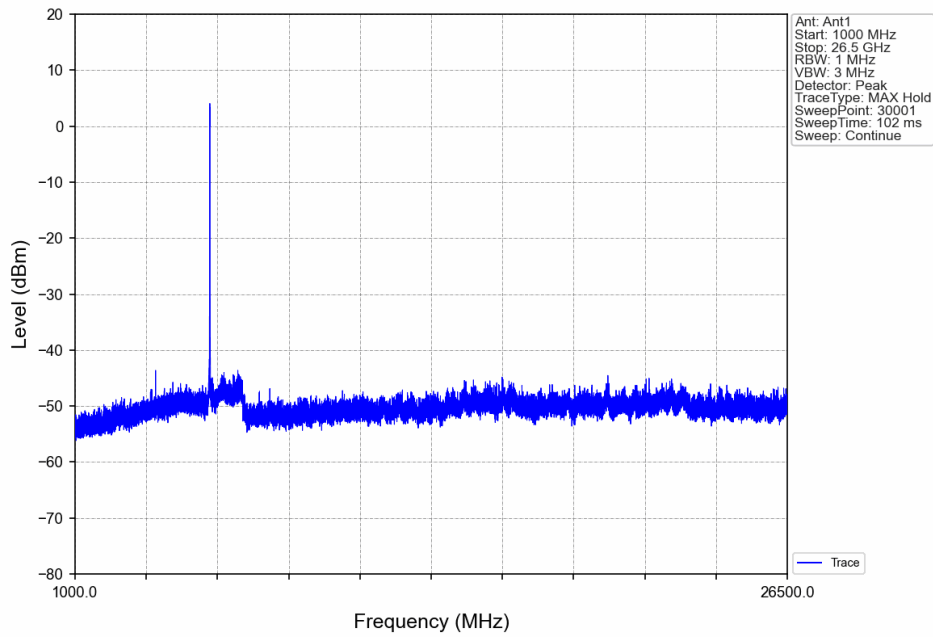

802.11a_LCH_5745MHz_Ant1_NTNV

No	Frequency (MHz)	Level (dBm)	Limit (dBm)	Margin (dB)	Status	Remark	No	Frequency (MHz)	Level (dBm)	Limit (dBm)	Margin (dB)	Status	Remark
1	3829.650	-44.23	-21.20	17.73	Pass	Peak	7	3829.650	-46.71	-41.20	0.21	Pass	AVG
2	6809.750	-44.69	-27.00	12.39	Pass	Peak	8	6809.750	999999.00	-27.00	0.00	Pass	AVG
3	15899.650	-44.78	-21.20	18.29	Pass	Peak	9	15899.650	-54.01	-41.20	7.51	Pass	AVG
4	19033.600	-44.94	-21.20	18.44	Pass	Peak	10	19033.600	-54.64	-41.20	8.14	Pass	AVG
5	20012.800	-44.42	-21.20	17.92	Pass	Peak	11	20012.800	-53.54	-41.20	7.04	Pass	AVG
6	22402.150	-44.46	-21.20	17.96	Pass	Peak	12	22402.150	-53.66	-41.20	7.16	Pass	AVG

802.11a_MCH_5785MHz_Ant1_NTNV

802.11a_MCH_5785MHz_Ant1_NTNV

No	Frequency (MHz)	Level (dBm)	Limit (dBm)	Margin (dB)	Status	Remark	No	Frequency (MHz)	Level (dBm)	Limit (dBm)	Margin (dB)	Status	Remark
1	6883.7	-44.27	-27.00	11.97	Pass	Peak	7	6883.7	/	-27.00	/	/	AVG
2	14460.6	-44.48	-27.00	12.19	Pass	Peak	8	14460.6	/	-27.00	/	/	AVG
3	15873.3	-44.85	-21.20	18.35	Pass	Peak	9	15873.3	-54.12	-41.20	7.62	Pass	AVG
4	16662.95	-45.51	-27.00	13.21	Pass	Peak	10	16662.95	/	-27.00	/	/	AVG
5	20045.95	-45.13	-21.20	18.63	Pass	Peak	11	20045.95	-53.41	-41.20	6.91	Pass	AVG
6	22724.3	-45.66	-21.20	19.16	Pass	Peak	12	22724.3	-53.77	-41.20	7.27	Pass	AVG

802.11a_HCH_5825MHz_Ant1_NTNV

802.11a_HCH_5825MHz_Ant1_NTNV

No	Frequency (MHz)	Level (dBm)	Limit (dBm)	Margin (dB)	Status	Remark	No	Frequency (MHz)	Level (dBm)	Limit (dBm)	Margin (dB)	Status	Remark
1	3883.2	-43.63	-21.20	17.13	Pass	Peak	7	3883.2	-46.52	-41.20	0.03	Pass	AVG
2	6827.6	-43.62	-27.00	11.32	Pass	Peak	8	6827.6	/	-27.00	/	/	AVG
3	16291.5	-44.84	-27.00	12.54	Pass	Peak	9	16291.5	/	-27.00	/	/	AVG
4	20077.4	-44.54	-21.20	18.04	Pass	Peak	10	20077.4	-53.63	-41.20	7.13	Pass	AVG
5	21552.15	-45.03	-27.00	12.73	Pass	Peak	11	21552.15	/	-27.00	/	/	AVG
6	22357.95	-45.17	-21.20	18.67	Pass	Peak	12	22357.95	-53.58	-41.20	7.08	Pass	AVG