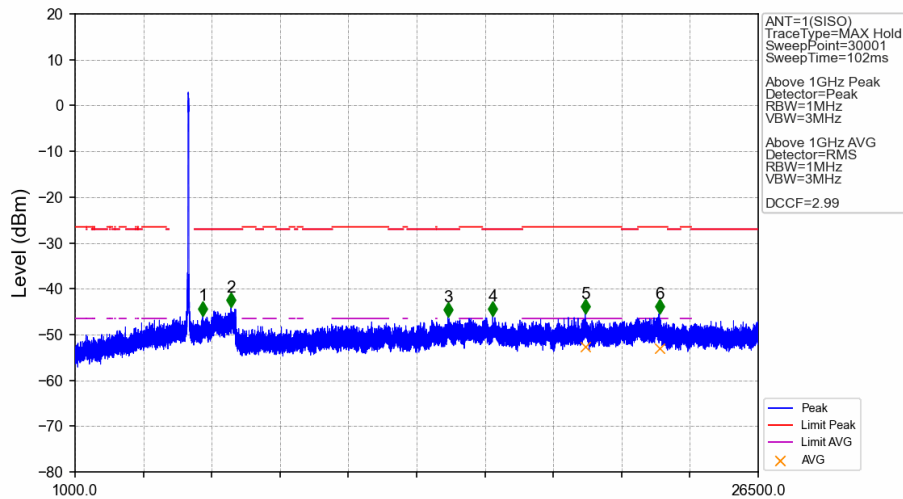

802.11n(HT40)_HCH_5230MHz_Ant1_NTNV

No	Frequency (MHz)	Level (dBm)	Limit (dBm)	Margin (dB)	Status	Remark	No	Frequency (MHz)	Level (dBm)	Limit (dBm)	Margin (dB)	Status	Remark
1	5766.8	-45.90	-27.00	13.60	Pass	Peak	7	5766.8	/	-27.00	/	/	AVG
2	6819.95	-44.09	-27.00	11.79	Pass	Peak	8	6819.95	/	-27.00	/	/	AVG
3	14917.05	-46.09	-27.00	13.79	Pass	Peak	9	14917.05	/	-27.00	/	/	AVG
4	16589.85	-45.96	-27.00	13.66	Pass	Peak	10	16589.85	/	-27.00	/	/	AVG
5	20041.7	-45.40	-21.20	18.90	Pass	Peak	11	20041.7	-52.66	-41.20	6.16	Pass	AVG
6	22811	-45.44	-21.20	18.94	Pass	Peak	12	22811	-53.07	-41.20	6.57	Pass	AVG