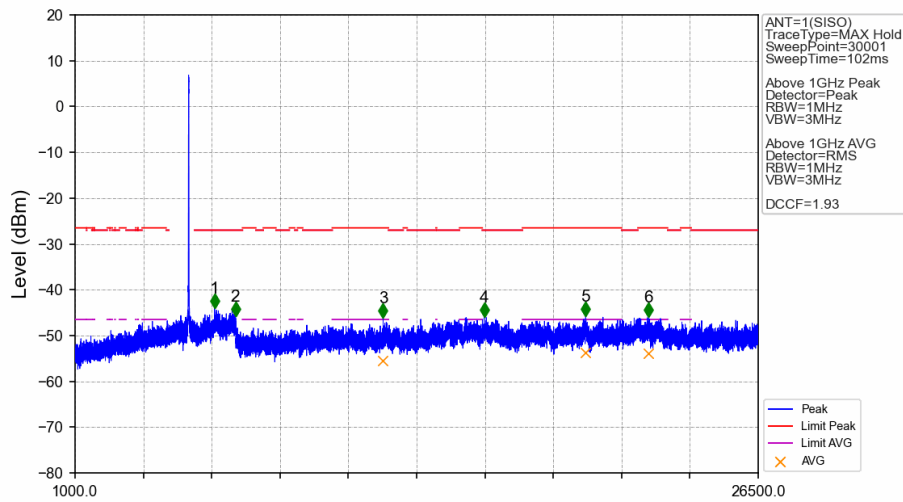

Test Graphs

802.11a_MCH_5200MHz_Ant1_NTNV

No	Frequency (MHz)	Level (dBm)	Limit (dBm)	Margin (dB)	Status	Remark	No	Frequency (MHz)	Level (dBm)	Limit (dBm)	Margin (dB)	Status	Remark
1	14617	-38.67	-27.00	6.37	Pass	Peak	7	14617	/	-27.00	/	/	AVG
2	15535	-37.29	-21.20	10.79	Pass	Peak	8	15535	-47.02	-41.20	0.52	Pass	AVG
3	16623.85	-38.31	-27.00	6.01	Pass	Peak	9	16623.85	/	-27.00	/	/	AVG
4	17694.85	-38.57	-27.00	6.27	Pass	Peak	10	17694.85	/	-27.00	/	/	AVG
5	19932.9	-38.85	-21.20	12.35	Pass	Peak	11	19932.9	-47.28	-41.20	0.78	Pass	AVG
6	21297.15	-39.12	-21.20	12.62	Pass	Peak	12	21297.15	-47.92	-41.20	1.43	Pass	AVG

802.11a_HCH_5240MHz_Ant1_NTNV

No	Frequency (MHz)	Level (dBm)	Limit (dBm)	Margin (dB)	Status	Remark	No	Frequency (MHz)	Level (dBm)	Limit (dBm)	Margin (dB)	Status	Remark
1	6207.95	-44.05	-27.00	11.75	Pass	Peak	7	6207.95	/	-27.00	/	/	AVG
2	6984.85	-45.81	-27.00	13.51	Pass	Peak	8	6984.85	/	-27.00	/	/	AVG
3	12498.8	-46.14	-21.20	19.64	Pass	Peak	9	12498.8	-55.45	-41.20	8.95	Pass	AVG
4	16271.1	-46.01	-27.00	13.71	Pass	Peak	10	16271.1	/	-27.00	/	/	AVG
5	20061.25	-45.80	-21.20	19.30	Pass	Peak	11	20061.25	-53.68	-41.20	7.18	Pass	AVG
6	22415.75	-45.95	-21.20	19.45	Pass	Peak	12	22415.75	-53.95	-41.20	7.45	Pass	AVG