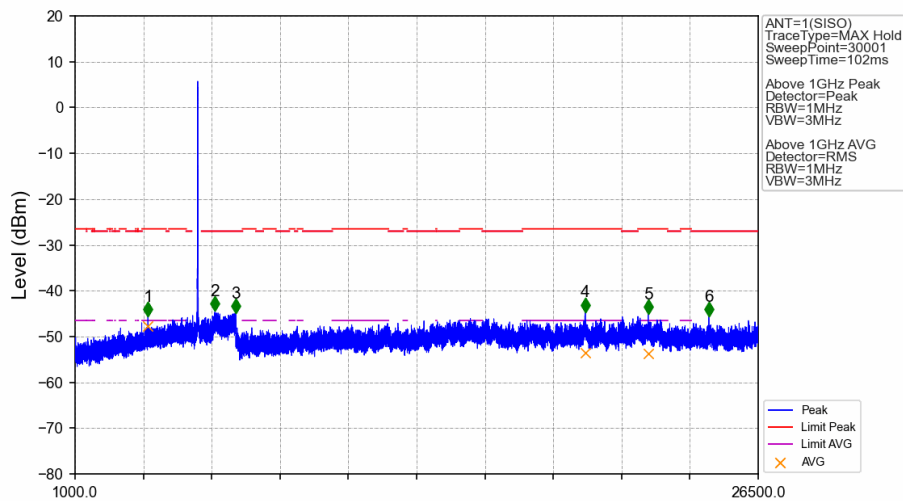

802.11a_MCH_5580MHz_Ant1_NTNV

No	Frequency (MHz)	Level (dBm)	Limit (dBm)	Margin (dB)	Status	Remark	No	Frequency (MHz)	Level (dBm)	Limit (dBm)	Margin (dB)	Status	Remark
1	3720	-45.60	-21.20	19.10	Pass	Peak	7	3720	-47.71	-41.20	1.21	Pass	AVG
2	6225.8	-44.36	-27.00	12.06	Pass	Peak	8	6225.8	/	-27.00	/	/	AVG
3	6996.75	-44.90	-27.00	12.60	Pass	Peak	9	6996.75	/	-27.00	/	/	AVG
4	20045.95	-44.65	-21.20	18.15	Pass	Peak	10	20045.95	-53.55	-41.20	7.05	Pass	AVG
5	22394.5	-45.07	-21.20	18.57	Pass	Peak	11	22394.5	-53.80	-41.20	7.30	Pass	AVG
6	24658.05	-45.67	-27.00	13.37	Pass	Peak	12	24658.05	/	-27.00	/	/	AVG