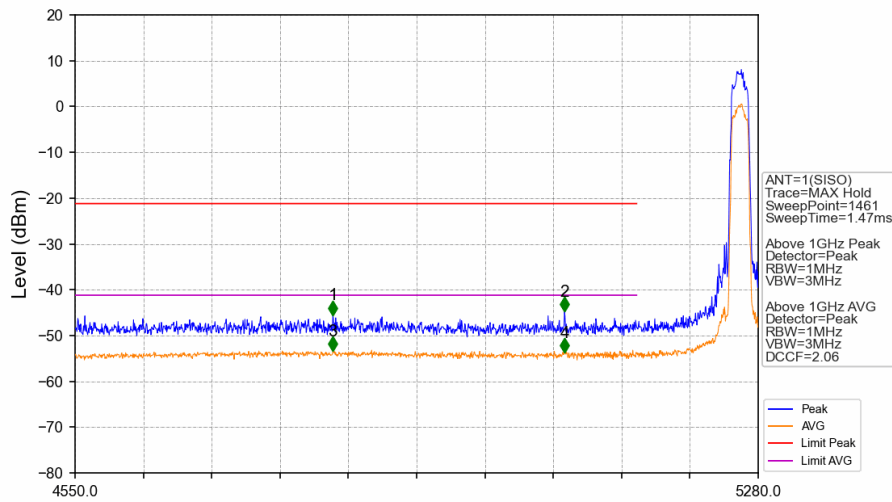

802.11n(HT20)_LCH_5260MHz_Ant1_NTNV

No	Frequency (MHz)	Level (dBm)	Limit (dBm)	Margin (dB)	Status	Remark	No	Frequency (MHz)	Level (dBm)	Limit (dBm)	Margin (dB)	Status	Remark
1	4825.500	-45.55	-21.20	19.05	Pass	Peak	3	4825.500	/	-21.20	/	/	AVG
2	5073.000	-44.75	-21.20	18.25	Pass	Peak	4	5073.000	/	-21.20	/	/	AVG