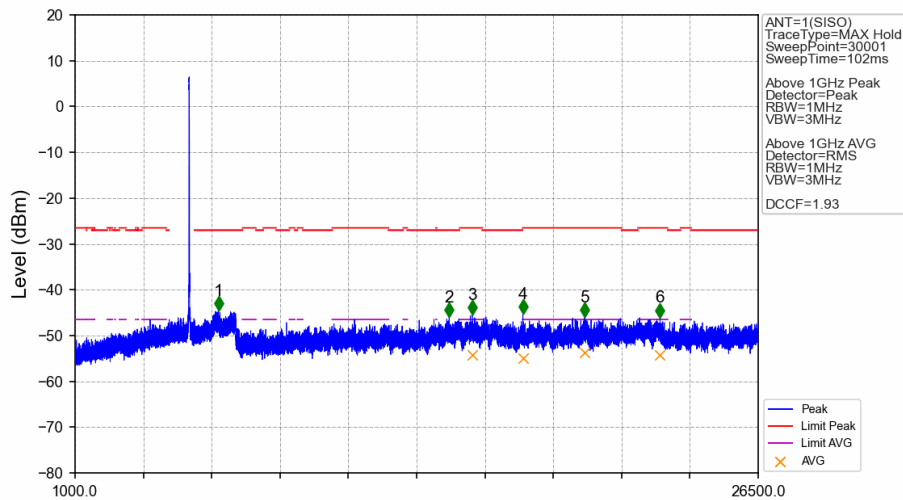

802.11a_LCH_5260MHz_Ant1_NTNV

No	Frequency (MHz)	Level (dBm)	Limit (dBm)	Margin (dB)	Status	Remark	No	Frequency (MHz)	Level (dBm)	Limit (dBm)	Margin (dB)	Status	Remark
1	6353.3	-44.63	-27.00	12.33	Pass	Peak	7	6353.3	/	-27.00	/	/	AVG
2	14964.65	-45.94	-27.00	13.63	Pass	Peak	8	14964.65	/	-27.00	/	/	AVG
3	15822.3	-45.44	-21.20	18.94	Pass	Peak	9	15822.3	-54.29	-41.20	7.79	Pass	AVG
4	17716.1	-45.29	-21.20	18.79	Pass	Peak	10	17716.1	-55.03	-41.20	8.53	Pass	AVG
5	20023.85	-45.91	-21.20	19.41	Pass	Peak	11	20023.85	-53.69	-41.20	7.19	Pass	AVG
6	22836.5	-46.05	-21.20	19.55	Pass	Peak	12	22836.5	-54.31	-41.20	7.81	Pass	AVG