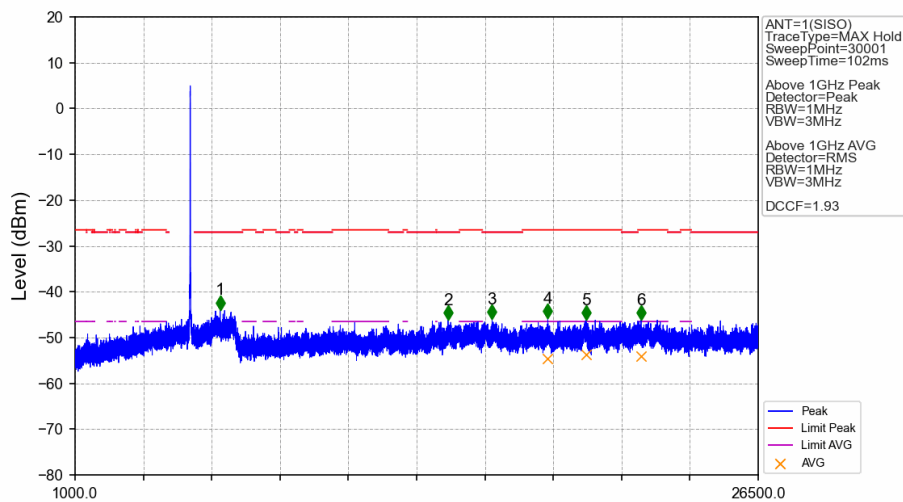

802.11a_HCH_5240MHz_Ant1_NTNV

No	Frequency (MHz)	Level (dBm)	Limit (dBm)	Margin (dB)	Status	Remark	No	Frequency (MHz)	Level (dBm)	Limit (dBm)	Margin (dB)	Status	Remark
1	5362.800	-46.34	-21.20	19.84	Pass	Peak	3	5362.800	/	-21.20	/	/	AVG
2	5390.160	-46.26	-21.20	19.76	Pass	Peak	4	5390.160	/	-21.20	/	/	AVG

802.11a_LCH_5260MHz_Ant1_NTNV

No	Frequency (MHz)	Level (dBm)	Limit (dBm)	Margin (dB)	Status	Remark	No	Frequency (MHz)	Level (dBm)	Limit (dBm)	Margin (dB)	Status	Remark
1	6353.3	-44.63	-27.00	12.33	Pass	Peak	7	6353.3	/	-27.00	/	/	AVG
2	14964.65	-45.94	-27.00	13.63	Pass	Peak	8	14964.65	/	-27.00	/	/	AVG
3	15822.3	-45.44	-21.20	18.94	Pass	Peak	9	15822.3	-54.29	-41.20	7.79	Pass	AVG
4	17716.1	-45.29	-21.20	18.79	Pass	Peak	10	17716.1	-55.03	-41.20	8.53	Pass	AVG
5	20023.85	-45.91	-21.20	19.41	Pass	Peak	11	20023.85	-53.69	-41.20	7.19	Pass	AVG
6	22836.5	-46.05	-21.20	19.55	Pass	Peak	12	22836.5	-54.31	-41.20	7.81	Pass	AVG

802.11a_LCH_5260MHz_Ant1_NTNV

No	Frequency (MHz)	Level (dBm)	Limit (dBm)	Margin (dB)	Status	Remark
1	4691.500	-45.87	-21.20	19.36	Pass	Peak 3
2	5085.000	-45.47	-21.20	18.97	Pass	Peak 4

802.11a_MCH_5300MHz_Ant1_NTNV