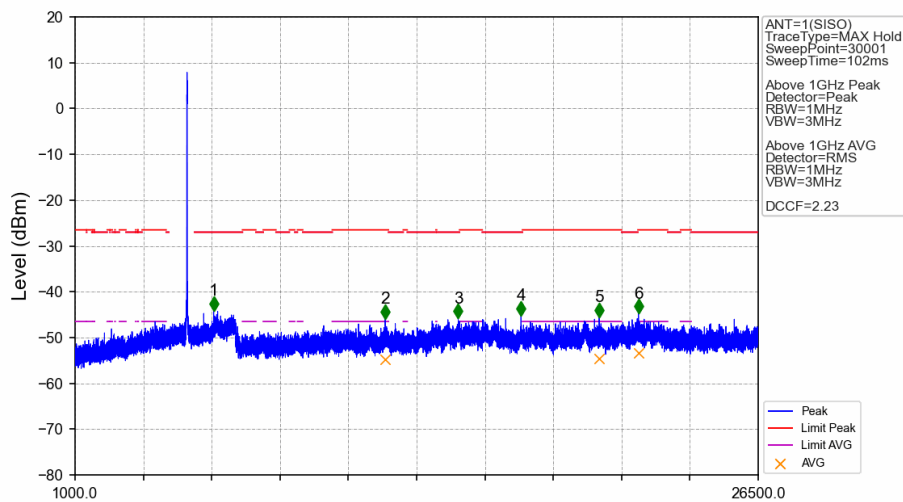

802.11ac(VHT20)_LCH_5180MHz_Ant1_NTNV

No	Frequency (MHz)	Level (dBm)	Limit (dBm)	Margin (dB)	Status	Remark	No	Frequency (MHz)	Level (dBm)	Limit (dBm)	Margin (dB)	Status	Remark
1	6173.95	-44.13	-27.00	11.83	Pass	Peak	7	6173.95	/	-27.00	/	/	AVG
2	12577	-45.90	-21.20	19.40	Pass	Peak	8	12577	-54.75	-41.20	8.25	Pass	AVG
3	15302.1	-45.76	-27.00	13.46	Pass	Peak	9	15302.1	/	-27.00	/	/	AVG
4	17646.4	-45.18	-27.00	12.88	Pass	Peak	10	17646.4	/	-27.00	/	/	AVG
5	20564.45	-45.53	-21.20	19.03	Pass	Peak	11	20564.45	-54.65	-41.20	8.15	Pass	AVG
6	22030.7	-44.70	-21.20	18.20	Pass	Peak	12	22030.7	-53.44	-41.20	6.94	Pass	AVG