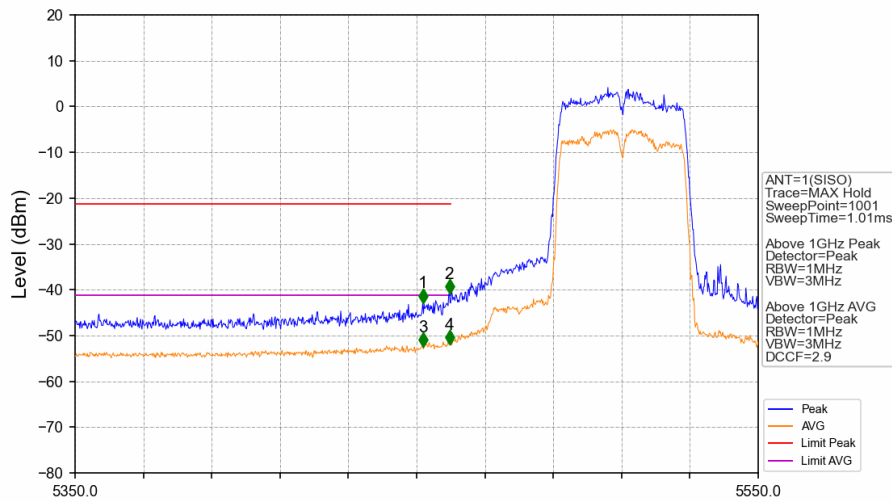

802.11n(HT40)_LCH_5510MHz_Ant1_NTNV

No	Frequency (MHz)	Level (dBm)	Limit (dBm)	Margin (dB)	Status	Remark	No	Frequency (MHz)	Level (dBm)	Limit (dBm)	Margin (dB)	Status	Remark
1	5451.800	-42.90	-21.20	16.40	Pass	Peak	3	5451.800	/	-21.20	/	/	AVG
2	5459.600	-40.88	-21.20	14.38	Pass	Peak	4	5459.600	/	-21.20	/	/	AVG