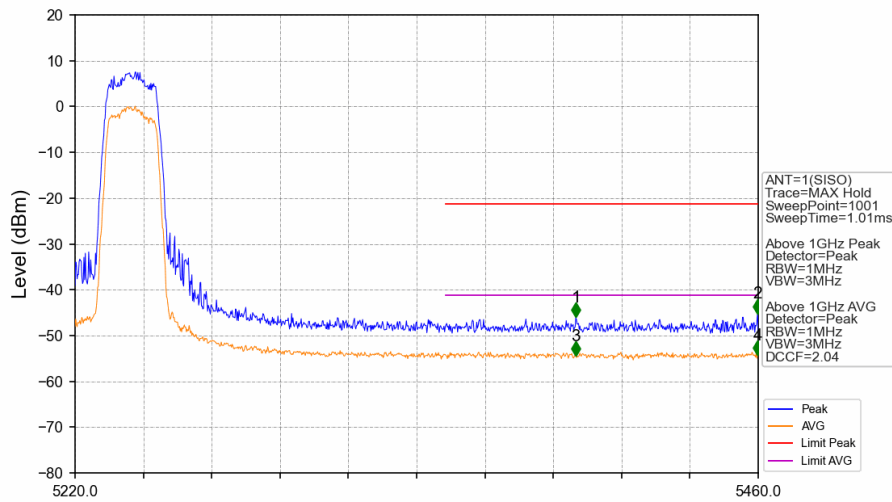

802.11n(HT20)_HCH_5240MHz_Ant1_NTNV

No	Frequency (MHz)	Level (dBm)	Limit (dBm)	Margin (dB)	Status	Remark	No	Frequency (MHz)	Level (dBm)	Limit (dBm)	Margin (dB)	Status	Remark
1	5395.920	-46.03	-21.20	19.53	Pass	Peak	3	5395.920	/	-21.20	/	/	AVG
2	5459.760	-45.18	-21.20	18.68	Pass	Peak	4	5459.760	/	-21.20	/	/	AVG