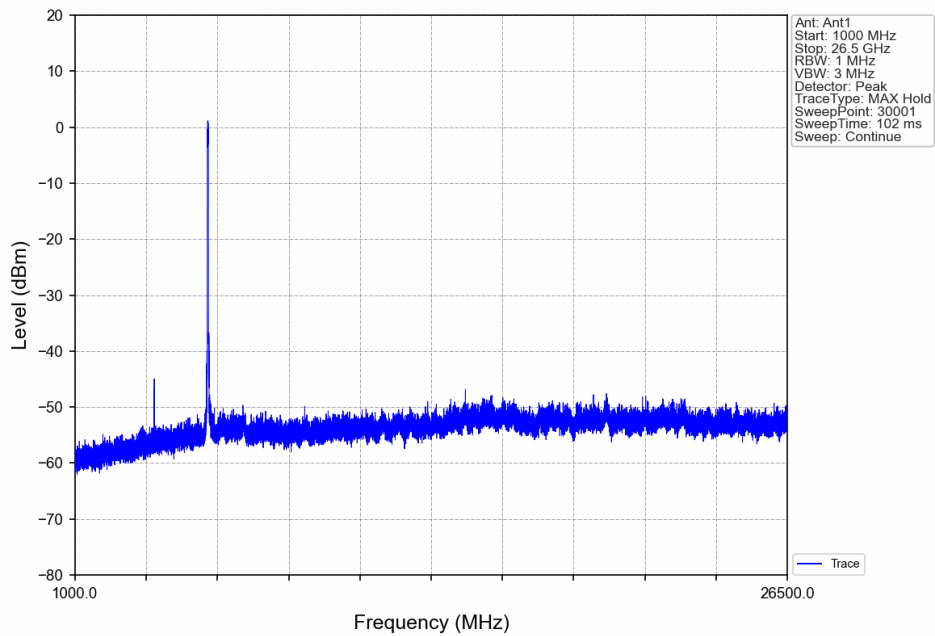

802.11n(HT40)_LCH_5755MHz_Ant1_NTNV