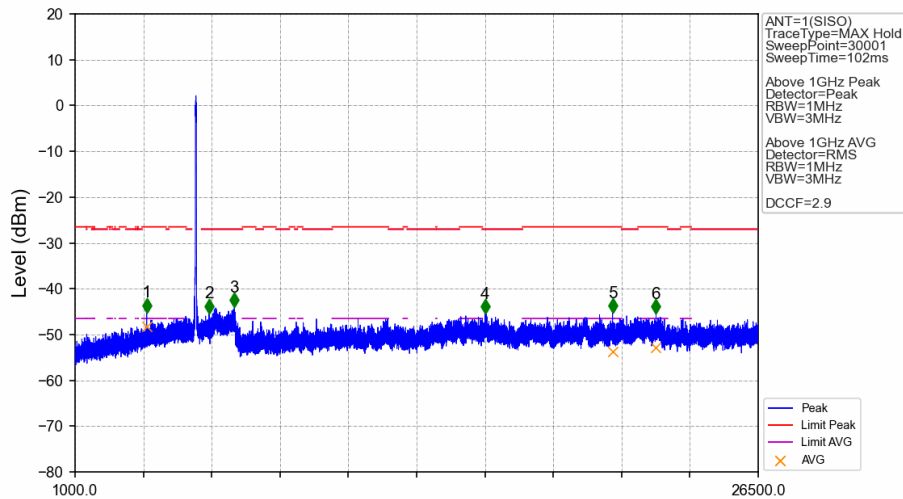

802.11n(HT40)_LCH_5510MHz_Ant1_NTNV

No	Frequency (MHz)	Level (dBm)	Limit (dBm)	Margin (dB)	Status	Remark	No	Frequency (MHz)	Level (dBm)	Limit (dBm)	Margin (dB)	Status	Remark
1	3673.25	-45.18	-21.20	18.68	Pass	Peak	7	3673.25	-48.17	-41.20	1.67	Pass	AVG
2	6003.95	-45.37	-27.00	13.07	Pass	Peak	8	6003.95	/	-27.00	/	/	AVG
3	6949.15	-43.98	-27.00	11.68	Pass	Peak	9	6949.15	/	-27.00	/	/	AVG
4	16308.5	-45.38	-27.00	13.08	Pass	Peak	10	16308.5	/	-27.00	/	/	AVG
5	21062.55	-45.28	-21.20	18.78	Pass	Peak	11	21062.55	-53.72	-41.20	7.22	Pass	AVG
6	22686.9	-45.44	-21.20	18.94	Pass	Peak	12	22686.9	-52.90	-41.20	6.40	Pass	AVG