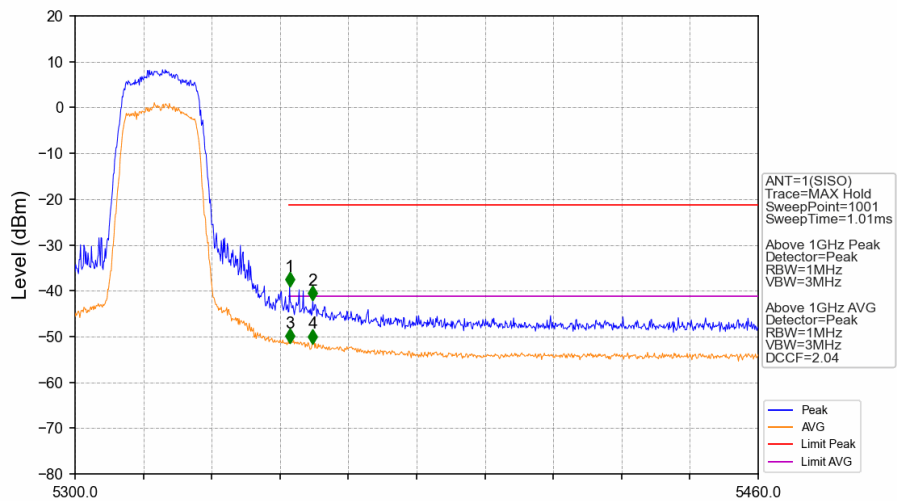

802.11n(HT20)_HCH_5320MHz_Ant1_NTNV

No	Frequency (MHz)	Level (dBm)	Limit (dBm)	Margin (dB)	Status	Remark	No	Frequency (MHz)	Level (dBm)	Limit (dBm)	Margin (dB)	Status	Remark
1	5350.240	-39.08	-21.20	12.58	Pass	Peak	3	5350.240	/	-21.20	/	/	AVG
2	5355.680	-42.06	-21.20	15.56	Pass	Peak	4	5355.680	/	-21.20	/	/	AVG