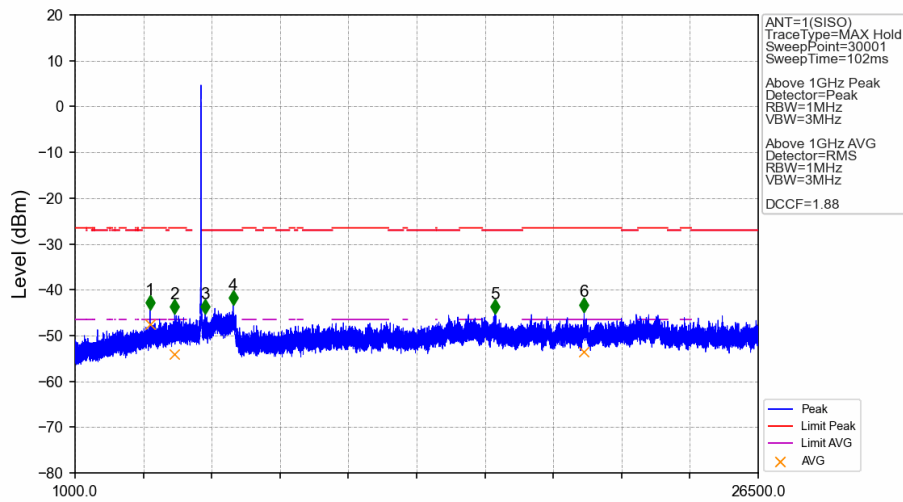

802.11a_HCH_5700MHz_Ant1_NTNV

No	Frequency (MHz)	Level (dBm)	Limit (dBm)	Margin (dB)	Status	Remark	No	Frequency (MHz)	Level (dBm)	Limit (dBm)	Margin (dB)	Status	Remark
1	3799.9	-44.38	-21.20	17.88	Pass	Peak	7	3799.9	-47.61	-41.20	1.11	Pass	AVG
2	4719.6	-45.27	-21.20	18.77	Pass	Peak	8	4719.6	-54.04	-41.20	7.54	Pass	AVG
3	5856.05	-45.24	-27.00	12.94	Pass	Peak	9	5856.05	/	-27.00	/	/	AVG
4	6902.4	-43.30	-27.00	11.01	Pass	Peak	10	6902.4	/	-27.00	/	/	AVG
5	16673.15	-45.31	-27.00	13.01	Pass	Peak	11	16673.15	/	-27.00	/	/	AVG
6	20003.45	-44.82	-21.20	18.32	Pass	Peak	12	20003.45	-53.54	-41.20	7.04	Pass	AVG