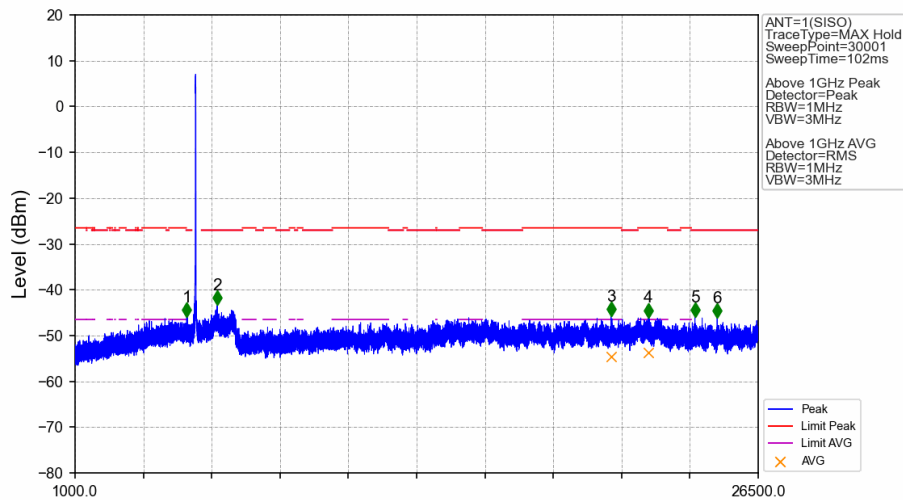

802.11n(HT20)_LCH_5500MHz_Ant1_NTNV

No	Frequency (MHz)	Level (dBm)	Limit (dBm)	Margin (dB)	Status	Remark	No	Frequency (MHz)	Level (dBm)	Limit (dBm)	Margin (dB)	Status	Remark
1	5167.55	-45.99	-27.00	13.69	Pass	Peak	7	5167.55	/	-27.00	/	/	AVG
2	6304.85	-43.39	-27.00	11.09	Pass	Peak	8	6304.85	/	-27.00	/	/	AVG
3	21005.6	-45.85	-21.20	19.35	Pass	Peak	9	21005.6	-54.63	-41.20	8.13	Pass	AVG
4	22389.4	-46.04	-21.20	19.54	Pass	Peak	10	22389.4	-53.65	-41.20	7.15	Pass	AVG
5	24137	-46.02	-27.00	13.72	Pass	Peak	11	24137	/	-27.00	/	/	AVG
6	24968.3	-46.10	-27.00	13.80	Pass	Peak	12	24968.3	/	-27.00	/	/	AVG