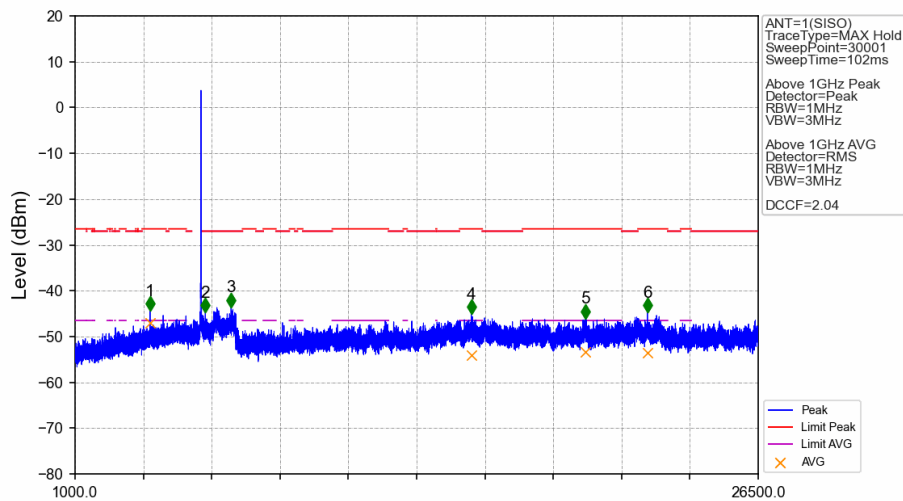

802.11n(HT20)_HCH_5700MHz_Ant1_NTNV

No	Frequency (MHz)	Level (dBm)	Limit (dBm)	Margin (dB)	Status	Remark	No	Frequency (MHz)	Level (dBm)	Limit (dBm)	Margin (dB)	Status	Remark
1	3799.9	-44.34	-21.20	17.84	Pass	Peak	7	3799.9	-46.94	-41.20	0.44	Pass	AVG
2	5861.15	-44.77	-27.00	12.47	Pass	Peak	8	5861.15	/	-27.00	/	/	AVG
3	6823.35	-43.59	-27.00	11.29	Pass	Peak	9	6823.35	/	-27.00	/	/	AVG
4	15790.85	-45.16	-21.20	18.66	Pass	Peak	10	15790.85	-53.99	-41.20	7.49	Pass	AVG
5	20046.8	-46.07	-21.20	19.57	Pass	Peak	11	20046.8	-53.34	-41.20	6.83	Pass	AVG
6	22365.6	-44.81	-21.20	18.31	Pass	Peak	12	22365.6	-53.55	-41.20	7.05	Pass	AVG