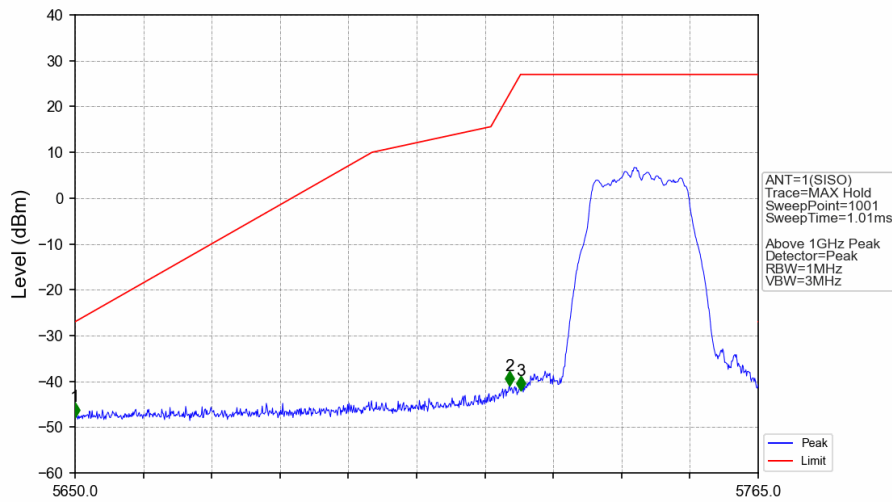

802.11a_HCH_5700MHz_Ant1_NTNV

No	Frequency (MHz)	Level (dBm)	Limit (dBm)	Margin (dB)	Status	Remark	No	Frequency (MHz)	Level (dBm)	Limit (dBm)	Margin (dB)	Status	Remark
1	5726.800	-42.33	-27.00	10.03	Pass	Peak	3	5726.800	/	-27.00	/	/	AVG
2	5734.120	-43.23	-27.00	10.93	Pass	Peak	4	5734.120	/	-27.00	/	/	AVG

802.11a_LCH_5745MHz_Ant1_NTNV

802.11a_LCH_5745MHz_Ant1_NTNV

No	Frequency (MHz)	Level (dBm)	Limit (dBm)	Margin (dB)	Status	Remark	No	Frequency (MHz)	Level (dBm)	Limit (dBm)	Margin (dB)	Status	Remark
1	3829.65	-44.23	-21.20	17.73	Pass	Peak	7	3829.65	-46.71	-41.20	0.21	Pass	AVG
2	6809.75	-44.69	-27.00	12.39	Pass	Peak	8	6809.75	/	-27.00	/	/	AVG
3	15899.65	-44.78	-21.20	18.29	Pass	Peak	9	15899.65	-54.01	-41.20	7.51	Pass	AVG
4	19033.6	-44.94	-21.20	18.44	Pass	Peak	10	19033.6	-54.64	-41.20	8.14	Pass	AVG
5	20012.8	-44.42	-21.20	17.92	Pass	Peak	11	20012.8	-53.54	-41.20	7.04	Pass	AVG
6	22402.15	-44.46	-21.20	17.96	Pass	Peak	12	22402.15	-53.66	-41.20	7.16	Pass	AVG

802.11a_LCH_5745MHz_Ant1_NTNV

No	Frequency (MHz)	Level (dBm)	Limit (dBm)	Margin (dB)	Status	Remark	No	Frequency (MHz)	Level (dBm)	Limit (dBm)	Margin (dB)	Status	Remark
1	3829.650	-44.23	-21.20	17.73	Pass	Peak	7	3829.650	-46.71	-41.20	0.21	Pass	AVG
2	6809.750	-44.69	-27.00	12.39	Pass	Peak	8	6809.750	999999.00	-27.00	0.00	Pass	AVG
3	15899.650	-44.78	-21.20	18.29	Pass	Peak	9	15899.650	-54.01	-41.20	7.51	Pass	AVG
4	19033.600	-44.94	-21.20	18.44	Pass	Peak	10	19033.600	-54.64	-41.20	8.14	Pass	AVG
5	20012.800	-44.42	-21.20	17.92	Pass	Peak	11	20012.800	-53.54	-41.20	7.04	Pass	AVG
6	22402.150	-44.46	-21.20	17.96	Pass	Peak	12	22402.150	-53.66	-41.20	7.16	Pass	AVG