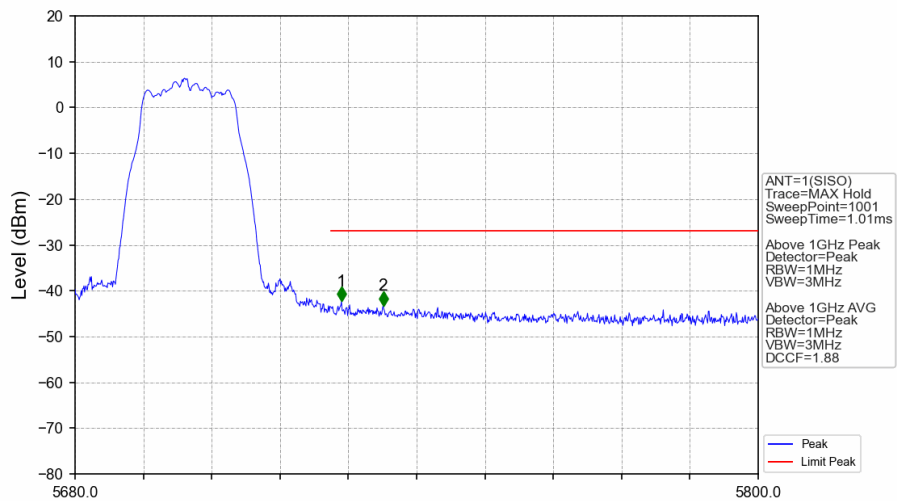

802.11a_HCH_5700MHz_Ant1_NTNV