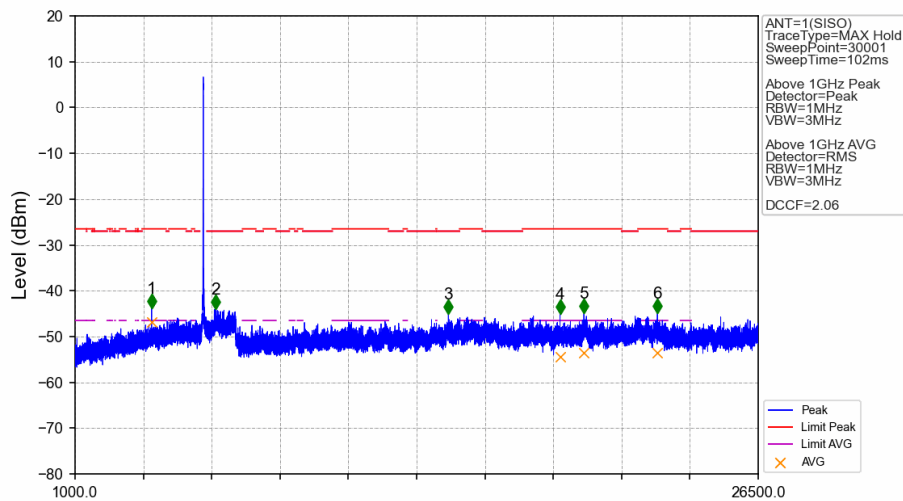

802.11n(HT20)_LCH_5745MHz_Ant1_NTNV

802.11n(HT20)_LCH_5745MHz_Ant1_NTNV

No	Frequency (MHz)	Level (dBm)	Limit (dBm)	Margin (dB)	Status	Remark	No	Frequency (MHz)	Level (dBm)	Limit (dBm)	Margin (dB)	Status	Remark
1	3829.65	-43.98	-21.20	17.48	Pass	Peak	7	3829.65	-47.29	-41.20	0.79	Pass	AVG
2	4666.05	-44.99	-21.20	18.49	Pass	Peak	8	4666.05	-54.01	-41.20	7.51	Pass	AVG
3	6251.3	-44.11	-27.00	11.81	Pass	Peak	9	6251.3	/	-27.00	/	/	AVG
4	14981.65	-45.66	-27.00	13.36	Pass	Peak	10	14981.65	/	-27.00	/	/	AVG
5	16568.6	-45.40	-27.00	13.10	Pass	Peak	11	16568.6	/	-27.00	/	/	AVG
6	20081.65	-44.40	-21.20	17.90	Pass	Peak	12	20081.65	-53.61	-41.20	7.11	Pass	AVG

802.11n(HT20)_LCH_5745MHz_Ant1_NTNV

No	Frequency (MHz)	Level (dBm)	Limit (dBm)	Margin (dB)	Status	Remark	No	Frequency (MHz)	Level (dBm)	Limit (dBm)	Margin (dB)	Status	Remark
1	3829.650	-43.98	-21.20	17.48	Pass	Peak	7	3829.650	-47.29	-41.20	0.79	Pass	AVG
2	4666.050	-44.99	-21.20	18.49	Pass	Peak	8	4666.050	-54.01	-41.20	7.51	Pass	AVG
3	6251.300	-44.11	-27.00	11.81	Pass	Peak	9	6251.300999999.00		-27.00	0.00	Pass	AVG
4	14981.650	-45.66	-27.00	13.36	Pass	Peak	10	14981.650999999.00		-27.00	0.00	Pass	AVG
5	16568.600	-45.40	-27.00	13.10	Pass	Peak	11	16568.600999999.00		-27.00	0.00	Pass	AVG
6	20081.650	-44.40	-21.20	17.90	Pass	Peak	12	20081.650	-53.61	-41.20	7.11	Pass	AVG

802.11n(HT20)_MCH_5785MHz_Ant1_NTNV

802.11n(HT20)_MCH_5785MHz_Ant1_NTNV

No	Frequency (MHz)	Level (dBm)	Limit (dBm)	Margin (dB)	Status	Remark	No	Frequency (MHz)	Level (dBm)	Limit (dBm)	Margin (dB)	Status	Remark
1	3856.85	-43.79	-21.20	17.29	Pass	Peak	7	3856.85	-46.78	-41.20	0.28	Pass	AVG
2	6243.65	-44.04	-27.00	11.74	Pass	Peak	8	6243.65	/	-27.00	/	/	AVG
3	14935.75	-45.06	-27.00	12.76	Pass	Peak	9	14935.75	/	-27.00	/	/	AVG
4	19101.6	-45.03	-21.20	18.54	Pass	Peak	10	19101.6	-54.48	-41.20	7.98	Pass	AVG
5	19994.1	-44.98	-21.20	18.48	Pass	Peak	11	19994.1	-53.49	-41.20	6.99	Pass	AVG
6	22737.05	-44.85	-21.20	18.35	Pass	Peak	12	22737.05	-53.63	-41.20	7.13	Pass	AVG