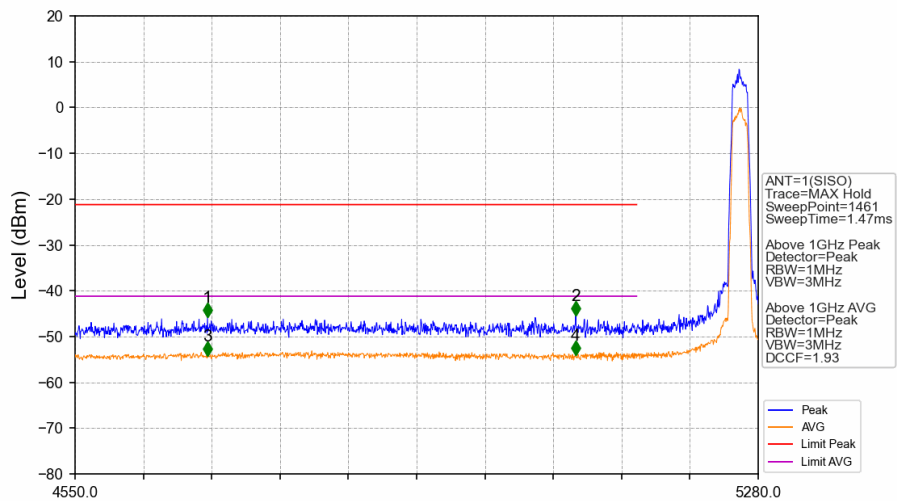

802.11a_LCH_5260MHz_Ant1_NTNV

No	Frequency (MHz)	Level (dBm)	Limit (dBm)	Margin (dB)	Status	Remark
1	4691.500	-45.87	-21.20	19.36	Pass	Peak 3
2	5085.000	-45.47	-21.20	18.97	Pass	Peak 4