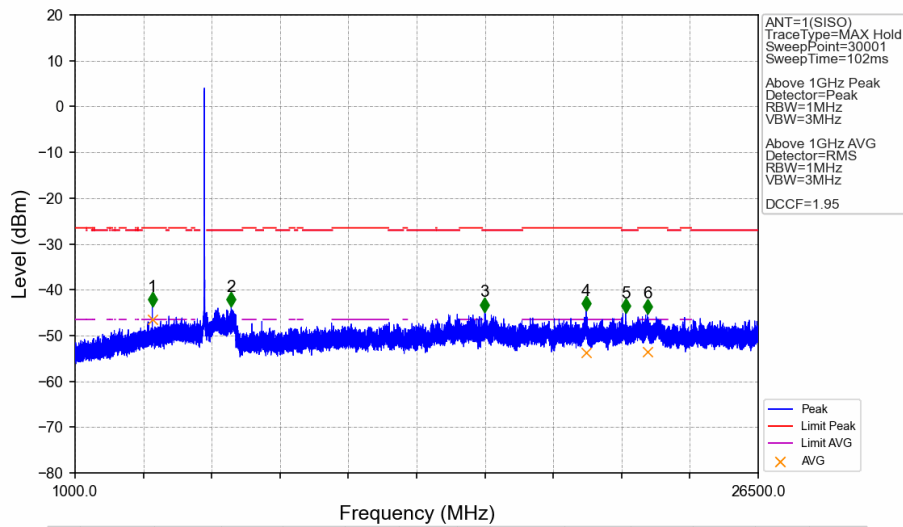

802.11a_LCH_5745MHz_Ant1_NTNV

No	Frequency (MHz)	Level (dBm)	Limit (dBm)	Margin (dB)	Status	Remark	No	Frequency (MHz)	Level (dBm)	Limit (dBm)	Margin (dB)	Status	Remark
1	3829.650	-44.23	-21.20	17.73	Pass	Peak	7	3829.650	-46.71	-41.20	0.21	Pass	AVG
2	6809.750	-44.69	-27.00	12.39	Pass	Peak	8	6809.750	999999.00	-27.00	0.00	Pass	AVG
3	15899.650	-44.78	-21.20	18.29	Pass	Peak	9	15899.650	-54.01	-41.20	7.51	Pass	AVG
4	19033.600	-44.94	-21.20	18.44	Pass	Peak	10	19033.600	-54.64	-41.20	8.14	Pass	AVG
5	20012.800	-44.42	-21.20	17.92	Pass	Peak	11	20012.800	-53.54	-41.20	7.04	Pass	AVG
6	22402.150	-44.46	-21.20	17.96	Pass	Peak	12	22402.150	-53.66	-41.20	7.16	Pass	AVG

802.11a_MCH_5785MHz_Ant1_NTNV

802.11a_MCH_5785MHz_Ant1_NTNV

No	Frequency (MHz)	Level (dBm)	Limit (dBm)	Margin (dB)	Status	Remark	No	Frequency (MHz)	Level (dBm)	Limit (dBm)	Margin (dB)	Status	Remark
1	6883.7	-44.27	-27.00	11.97	Pass	Peak	7	6883.7	/	-27.00	/	/	AVG
2	14460.6	-44.48	-27.00	12.19	Pass	Peak	8	14460.6	/	-27.00	/	/	AVG
3	15873.3	-44.85	-21.20	18.35	Pass	Peak	9	15873.3	-54.12	-41.20	7.62	Pass	AVG
4	16662.95	-45.51	-27.00	13.21	Pass	Peak	10	16662.95	/	-27.00	/	/	AVG
5	20045.95	-45.13	-21.20	18.63	Pass	Peak	11	20045.95	-53.41	-41.20	6.91	Pass	AVG
6	22724.3	-45.66	-21.20	19.16	Pass	Peak	12	22724.3	-53.77	-41.20	7.27	Pass	AVG

802.11a_HCH_5825MHz_Ant1_NTNV

802.11a_HCH_5825MHz_Ant1_NTNV

No	Frequency (MHz)	Level (dBm)	Limit (dBm)	Margin (dB)	Status	Remark	No	Frequency (MHz)	Level (dBm)	Limit (dBm)	Margin (dB)	Status	Remark
1	3883.2	-43.63	-21.20	17.13	Pass	Peak	7	3883.2	-46.52	-41.20	0.03	Pass	AVG
2	6827.6	-43.62	-27.00	11.32	Pass	Peak	8	6827.6	/	-27.00	/	/	AVG
3	16291.5	-44.84	-27.00	12.54	Pass	Peak	9	16291.5	/	-27.00	/	/	AVG
4	20077.4	-44.54	-21.20	18.04	Pass	Peak	10	20077.4	-53.63	-41.20	7.13	Pass	AVG
5	21552.15	-45.03	-27.00	12.73	Pass	Peak	11	21552.15	/	-27.00	/	/	AVG
6	22357.95	-45.17	-21.20	18.67	Pass	Peak	12	22357.95	-53.58	-41.20	7.08	Pass	AVG