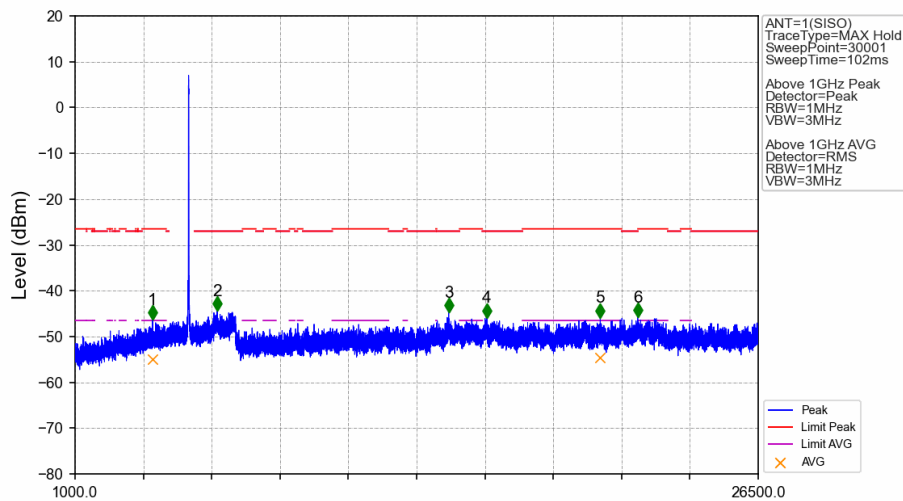

802.11n(HT20)_HCH_5240MHz_Ant1_NTNV

No	Frequency (MHz)	Level (dBm)	Limit (dBm)	Margin (dB)	Status	Remark	No	Frequency (MHz)	Level (dBm)	Limit (dBm)	Margin (dB)	Status	Remark
1	3891.7	-46.34	-21.20	19.84	Pass	Peak	7	3891.7	-54.96	-41.20	8.46	Pass	AVG
2	6304.85	-44.39	-27.00	12.09	Pass	Peak	8	6304.85	/	-27.00	/	/	AVG
3	14946.8	-44.68	-27.00	12.38	Pass	Peak	9	14946.8	/	-27.00	/	/	AVG
4	16369.7	-45.87	-27.00	13.57	Pass	Peak	10	16369.7	/	-27.00	/	/	AVG
5	20603.55	-45.89	-21.20	19.39	Pass	Peak	11	20603.55	-54.59	-41.20	8.09	Pass	AVG
6	22003.5	-45.80	-27.00	13.50	Pass	Peak	12	22003.5	/	-27.00	/	/	AVG