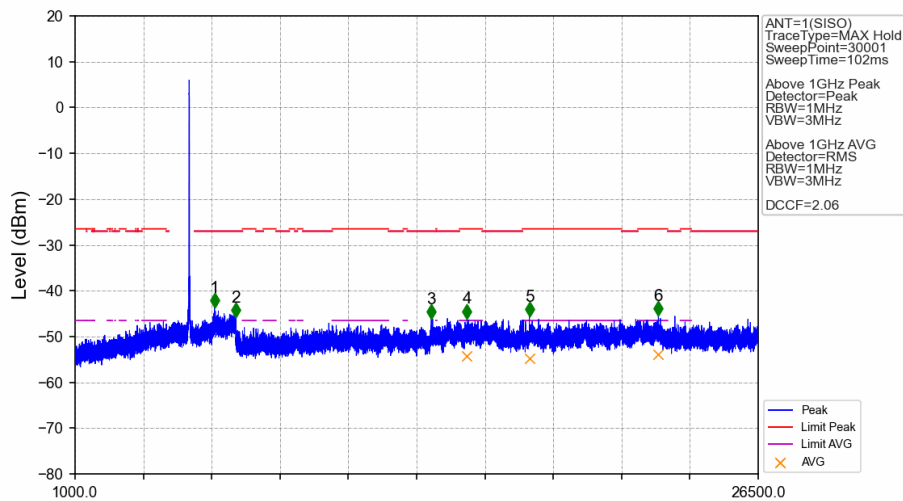

802.11n(HT20)_LCH_5260MHz_Ant1_NTNV

No	Frequency (MHz)	Level (dBm)	Limit (dBm)	Margin (dB)	Status	Remark	No	Frequency (MHz)	Level (dBm)	Limit (dBm)	Margin (dB)	Status	Remark
1	6204.55	-43.72	-27.00	11.42	Pass	Peak	7	6204.55	/	-27.00	/	/	AVG
2	6999.3	-45.85	-27.00	13.55	Pass	Peak	8	6999.3	/	-27.00	/	/	AVG
3	14297.4	-46.13	-27.00	13.83	Pass	Peak	9	14297.4	/	-27.00	/	/	AVG
4	15633.6	-46.06	-21.20	19.56	Pass	Peak	10	15633.6	-54.27	-41.20	7.77	Pass	AVG
5	17957.5	-45.65	-21.20	19.15	Pass	Peak	11	17957.5	-54.73	-41.20	8.23	Pass	AVG
6	22773.6	-45.47	-21.20	18.97	Pass	Peak	12	22773.6	-53.94	-41.20	7.44	Pass	AVG