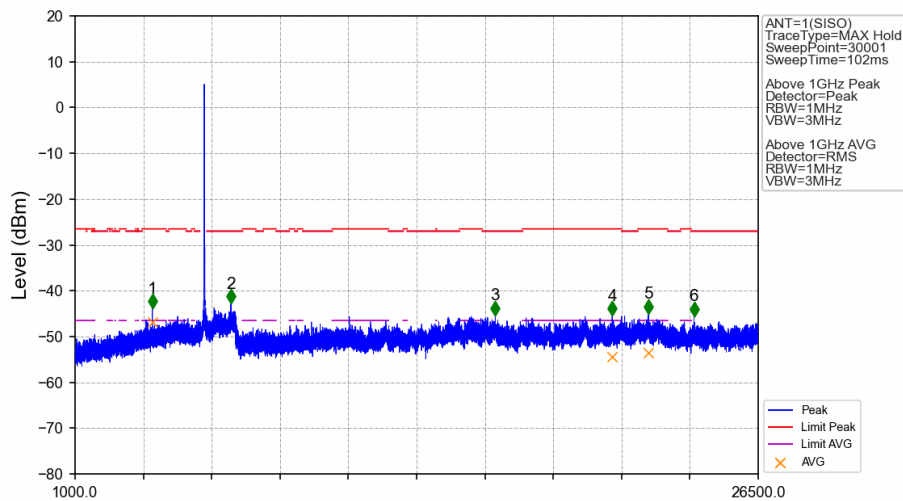

802.11n(HT20)_LCH_5745MHz_Ant1_NTNV

No	Frequency (MHz)	Level (dBm)	Limit (dBm)	Margin (dB)	Status	Remark	No	Frequency (MHz)	Level (dBm)	Limit (dBm)	Margin (dB)	Status	Remark
1	3829.650	-43.98	-21.20	17.48	Pass	Peak	7	3829.650	-47.29	-41.20	0.79	Pass	AVG
2	4666.050	-44.99	-21.20	18.49	Pass	Peak	8	4666.050	-54.01	-41.20	7.51	Pass	AVG
3	6251.300	-44.11	-27.00	11.81	Pass	Peak	9	6251.300999999.00		-27.00	0.00	Pass	AVG
4	14981.650	-45.66	-27.00	13.36	Pass	Peak	10	14981.650999999.00		-27.00	0.00	Pass	AVG
5	16568.600	-45.40	-27.00	13.10	Pass	Peak	11	16568.600999999.00		-27.00	0.00	Pass	AVG
6	20081.650	-44.40	-21.20	17.90	Pass	Peak	12	20081.650	-53.61	-41.20	7.11	Pass	AVG

802.11n(HT20)_MCH_5785MHz_Ant1_NTNV

802.11n(HT20)_MCH_5785MHz_Ant1_NTNV

No	Frequency (MHz)	Level (dBm)	Limit (dBm)	Margin (dB)	Status	Remark	No	Frequency (MHz)	Level (dBm)	Limit (dBm)	Margin (dB)	Status	Remark
1	3856.85	-43.79	-21.20	17.29	Pass	Peak	7	3856.85	-46.78	-41.20	0.28	Pass	AVG
2	6243.65	-44.04	-27.00	11.74	Pass	Peak	8	6243.65	/	-27.00	/	/	AVG
3	14935.75	-45.06	-27.00	12.76	Pass	Peak	9	14935.75	/	-27.00	/	/	AVG
4	19101.6	-45.03	-21.20	18.54	Pass	Peak	10	19101.6	-54.48	-41.20	7.98	Pass	AVG
5	19994.1	-44.98	-21.20	18.48	Pass	Peak	11	19994.1	-53.49	-41.20	6.99	Pass	AVG
6	22737.05	-44.85	-21.20	18.35	Pass	Peak	12	22737.05	-53.63	-41.20	7.13	Pass	AVG

802.11n(HT20)_HCH_5825MHz_Ant1_NTNV

802.11n(HT20)_HCH_5825MHz_Ant1_NTNV

No	Frequency (MHz)	Level (dBm)	Limit (dBm)	Margin (dB)	Status	Remark	No	Frequency (MHz)	Level (dBm)	Limit (dBm)	Margin (dB)	Status	Remark
1	3883.2	-43.87	-21.20	17.37	Pass	Peak	7	3883.2	-46.88	-41.20	0.38	Pass	AVG
2	6829.3	-42.81	-27.00	10.51	Pass	Peak	8	6829.3	/	-27.00	/	/	AVG
3	16687.6	-45.34	-27.00	13.04	Pass	Peak	9	16687.6	/	-27.00	/	/	AVG
4	21050.65	-45.51	-21.20	19.01	Pass	Peak	10	21050.65	-54.37	-41.20	7.87	Pass	AVG
5	22398.75	-45.01	-21.20	18.51	Pass	Peak	11	22398.75	-53.52	-41.20	7.03	Pass	AVG
6	24103.85	-45.53	-27.00	13.23	Pass	Peak	12	24103.85	/	-27.00	/	/	AVG