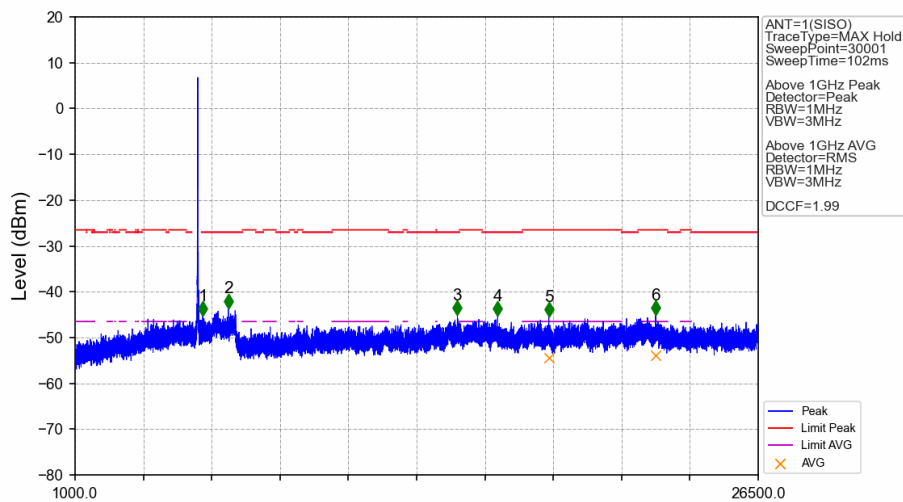

802.11n(HT20)_MCH_5580MHz_Ant1_NTNV

No	Frequency (MHz)	Level (dBm)	Limit (dBm)	Margin (dB)	Status	Remark	No	Frequency (MHz)	Level (dBm)	Limit (dBm)	Margin (dB)	Status	Remark
1	5765.95	-45.29	-27.00	12.99	Pass	Peak	7	5765.95	/	-27.00	/	/	AVG
2	6722.2	-43.60	-27.00	11.30	Pass	Peak	8	6722.2	/	-27.00	/	/	AVG
3	15271.5	-45.13	-27.00	12.83	Pass	Peak	9	15271.5	/	-27.00	/	/	AVG
4	16775.15	-45.31	-27.00	13.01	Pass	Peak	10	16775.15	/	-27.00	/	/	AVG
5	18683.4	-45.45	-21.20	18.95	Pass	Peak	11	18683.4	-54.36	-41.20	7.86	Pass	AVG
6	22672.45	-45.13	-21.20	18.63	Pass	Peak	12	22672.45	-53.86	-41.20	7.36	Pass	AVG