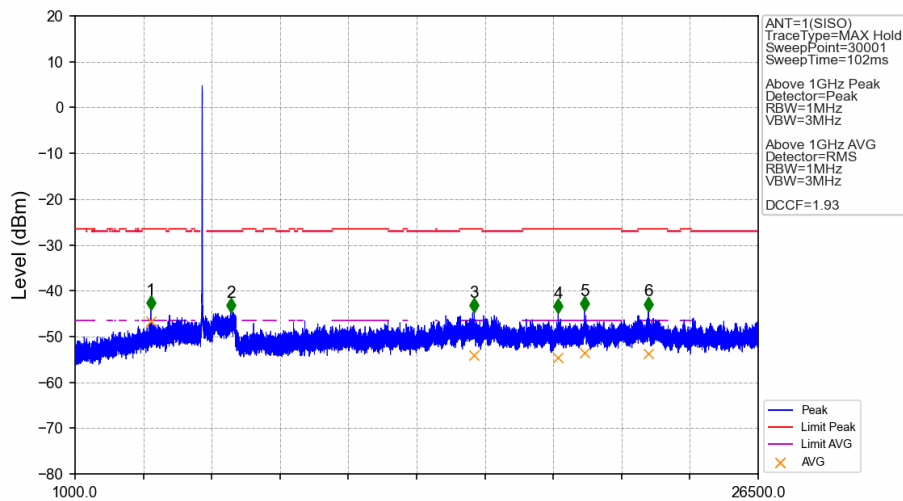

802.11a_HCH_5700MHz_Ant1_NTNV

No	Frequency (MHz)	Level (dBm)	Limit (dBm)	Margin (dB)	Status	Remark	No	Frequency (MHz)	Level (dBm)	Limit (dBm)	Margin (dB)	Status	Remark
1	3799.9	-44.38	-21.20	17.88	Pass	Peak	7	3799.9	-47.61	-41.20	1.11	Pass	AVG
2	4719.6	-45.27	-21.20	18.77	Pass	Peak	8	4719.6	-54.04	-41.20	7.54	Pass	AVG
3	5856.05	-45.24	-27.00	12.94	Pass	Peak	9	5856.05	/	-27.00	/	/	AVG
4	6902.4	-43.30	-27.00	11.01	Pass	Peak	10	6902.4	/	-27.00	/	/	AVG
5	16673.15	-45.31	-27.00	13.01	Pass	Peak	11	16673.15	/	-27.00	/	/	AVG
6	20003.45	-44.82	-21.20	18.32	Pass	Peak	12	20003.45	-53.54	-41.20	7.04	Pass	AVG

802.11a_HCH_5700MHz_Ant1_NTNV

No	Frequency (MHz)	Level (dBm)	Limit (dBm)	Margin (dB)	Status	Remark	No	Frequency (MHz)	Level (dBm)	Limit (dBm)	Margin (dB)	Status	Remark
1	5726.800	-42.33	-27.00	10.03	Pass	Peak	3	5726.800	/	-27.00	/	/	AVG
2	5734.120	-43.23	-27.00	10.93	Pass	Peak	4	5734.120	/	-27.00	/	/	AVG

802.11a_LCH_5745MHz_Ant1_NTNV

802.11a_LCH_5745MHz_Ant1_NTNV

No	Frequency (MHz)	Level (dBm)	Limit (dBm)	Margin (dB)	Status	Remark	No	Frequency (MHz)	Level (dBm)	Limit (dBm)	Margin (dB)	Status	Remark
1	3829.65	-44.23	-21.20	17.73	Pass	Peak	7	3829.65	-46.71	-41.20	0.21	Pass	AVG
2	6809.75	-44.69	-27.00	12.39	Pass	Peak	8	6809.75	/	-27.00	/	/	AVG
3	15899.65	-44.78	-21.20	18.29	Pass	Peak	9	15899.65	-54.01	-41.20	7.51	Pass	AVG
4	19033.6	-44.94	-21.20	18.44	Pass	Peak	10	19033.6	-54.64	-41.20	8.14	Pass	AVG
5	20012.8	-44.42	-21.20	17.92	Pass	Peak	11	20012.8	-53.54	-41.20	7.04	Pass	AVG
6	22402.15	-44.46	-21.20	17.96	Pass	Peak	12	22402.15	-53.66	-41.20	7.16	Pass	AVG