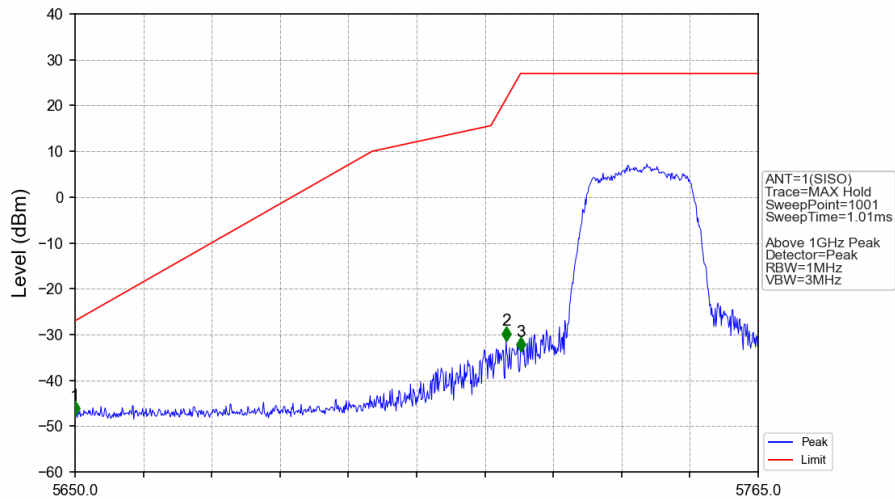

802.11n(HT20)_LCH_5745MHz_Ant1_NTNV