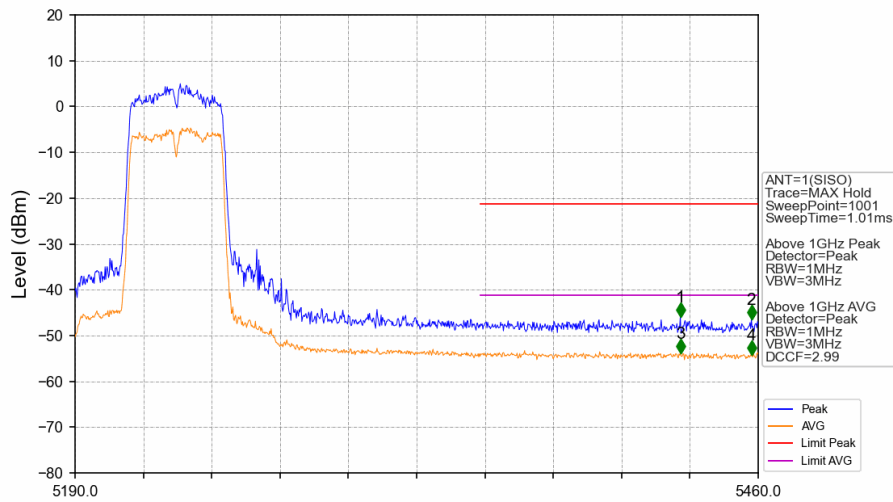

802.11n(HT40)_HCH_5230MHz_Ant1_NTNV

No	Frequency (MHz)	Level (dBm)	Limit (dBm)	Margin (dB)	Status	Remark	No	Frequency (MHz)	Level (dBm)	Limit (dBm)	Margin (dB)	Status	Remark
1	5429.220	-45.94	-21.20	19.44	Pass	Peak	3	5429.220	/	-21.20	/	/	AVG
2	5457.300	-46.53	-21.20	20.03	Pass	Peak	4	5457.300	/	-21.20	/	/	AVG