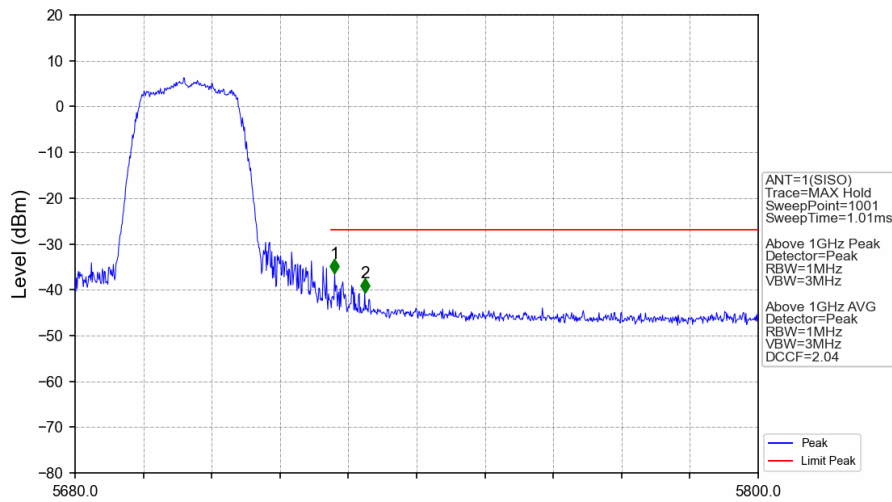

802.11n(HT20)_HCH_5700MHz_Ant1_NTNV

No	Frequency (MHz)	Level (dBm)	Limit (dBm)	Margin (dB)	Status	Remark	No	Frequency (MHz)	Level (dBm)	Limit (dBm)	Margin (dB)	Status	Remark
1	5725.600	-36.44	-27.00	4.14	Pass	Peak	3	5725.600	/	-27.00	/	/	AVG
2	5730.880	-40.63	-27.00	8.33	Pass	Peak	4	5730.880	/	-27.00	/	/	AVG