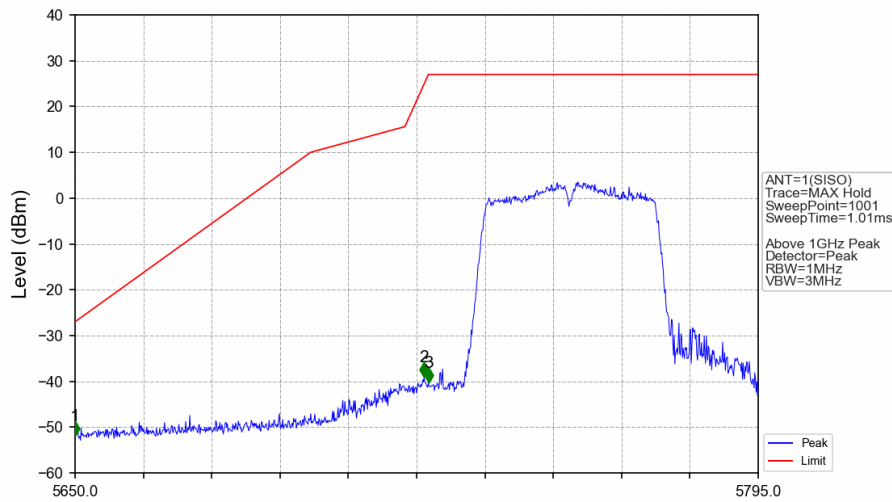

802.11n(HT40)_LCH_5755MHz_Ant1_NTNV

No	Frequency (MHz)	Level (dBm)	Limit (dBm)	Margin (dB)	Status	Remark	No	Frequency (MHz)	Level (dBm)	Limit (dBm)	Margin (dB)	Status	Remark
1	3836.450	-44.97	-21.20	18.47	Pass	Peak	7	3836.450	-46.59	-41.20	0.09	Pass	AVG
2	14977.400	-46.85	-27.00	14.55	Pass	Peak	8	14977.4009999999.00	-46.85	-27.00	0.00	Pass	AVG
3	15922.600	-47.89	-21.20	21.39	Pass	Peak	9	15922.600	-55.35	-41.20	8.85	Pass	AVG
4	20028.100	-47.59	-21.20	21.09	Pass	Peak	10	20028.100	-54.48	-41.20	7.98	Pass	AVG
5	21429.750	-48.03	-27.00	15.73	Pass	Peak	11	21429.7509999999.00	-48.03	-27.00	0.00	Pass	AVG
6	22694.550	-48.47	-21.20	21.96	Pass	Peak	12	22694.550	-55.70	-41.20	9.20	Pass	AVG