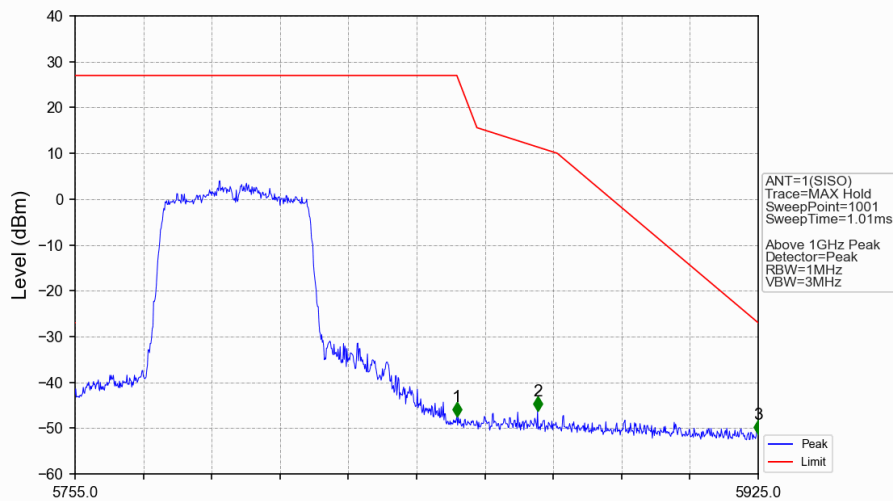

802.11n(HT40)_HCH_5795MHz_Ant1_NTNV

No	Frequency (MHz)	Level (dBm)	Limit (dBm)	Margin (dB)	Status	Remark	No	Frequency (MHz)	Level (dBm)	Limit (dBm)	Margin (dB)	Status	Remark
1	3862.800	-45.89	-21.20	19.39	Pass	Peak	7	3862.800	-46.65	-41.20	0.15	Pass	AVG
2	14943.400	-47.40	-27.00	15.10	Pass	Peak	8	14943.400	-47.40	-27.00	0.00	Pass	AVG
3	15814.650	-47.18	-21.20	20.68	Pass	Peak	9	15814.650	-55.20	-41.20	8.70	Pass	AVG
4	16658.700	-47.96	-27.00	15.66	Pass	Peak	10	16658.700	-47.96	-27.00	0.00	Pass	AVG
5	20756.550	-48.31	-21.20	21.81	Pass	Peak	11	20756.550	-56.53	-41.20	10.03	Pass	AVG
6	22081.700	-47.89	-21.20	21.39	Pass	Peak	12	22081.700	-55.40	-41.20	8.90	Pass	AVG