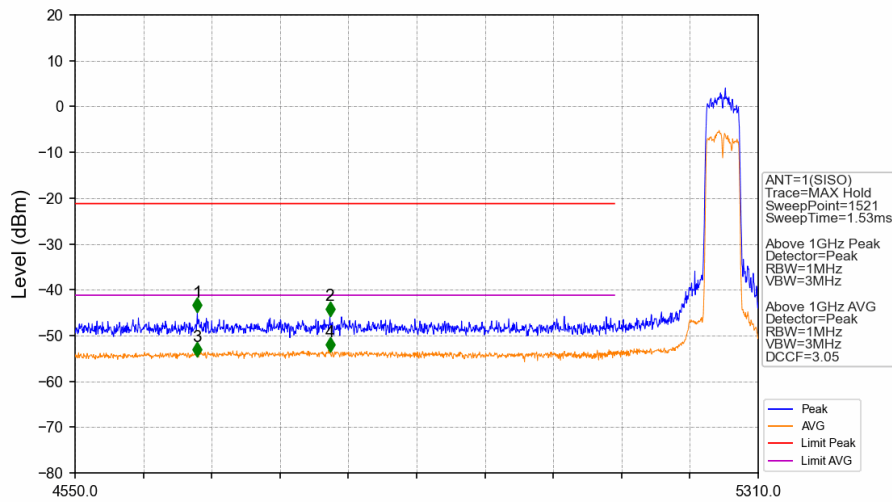

802.11n(HT40)_LCH_5270MHz_Ant1_NTNV

No	Frequency (MHz)	Level (dBm)	Limit (dBm)	Margin (dB)	Status	Remark	No	Frequency (MHz)	Level (dBm)	Limit (dBm)	Margin (dB)	Status	Remark
1	4686.000	-44.85	-21.20	18.36	Pass	Peak	3	4686.000	/	-21.20	/	/	AVG
2	4833.500	-45.73	-21.20	19.23	Pass	Peak	4	4833.500	/	-21.20	/	/	AVG