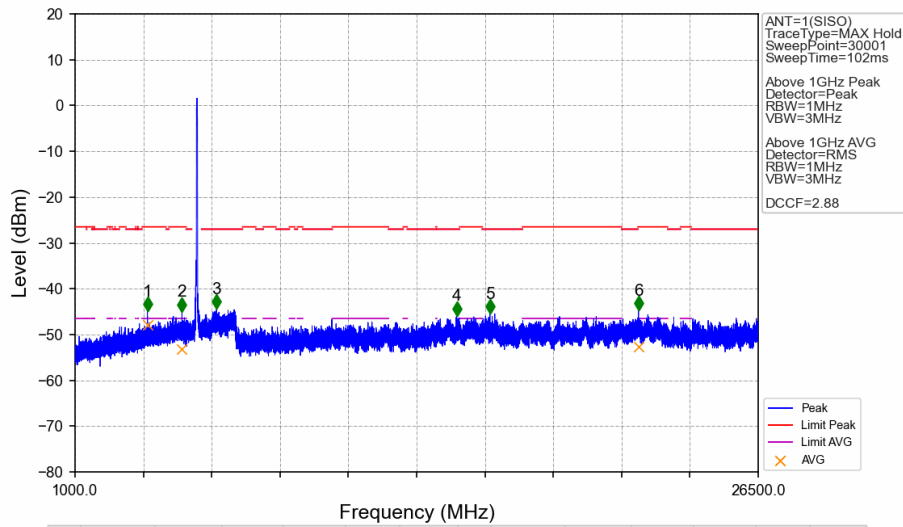

802.11n(HT40)_MCH_5550MHz_Ant1_NTNV

No	Frequency (MHz)	Level (dBm)	Limit (dBm)	Margin (dB)	Status	Remark	No	Frequency (MHz)	Level (dBm)	Limit (dBm)	Margin (dB)	Status	Remark
1	3699.6	-44.90	-21.20	18.40	Pass	Peak	7	3699.6	-47.92	-41.20	1.42	Pass	AVG
2	4991.6	-45.01	-21.20	18.50	Pass	Peak	8	4991.6	-53.19	-41.20	6.69	Pass	AVG
3	6281.9	-44.40	-27.00	12.10	Pass	Peak	9	6281.9	/	-27.00	/	/	AVG
4	15246.85	-45.87	-27.00	13.57	Pass	Peak	10	15246.85	/	-27.00	/	/	AVG
5	16486.15	-45.44	-27.00	13.13	Pass	Peak	11	16486.15	/	-27.00	/	/	AVG
6	22029.85	-44.79	-21.20	18.29	Pass	Peak	12	22029.85	-52.66	-41.20	6.16	Pass	AVG