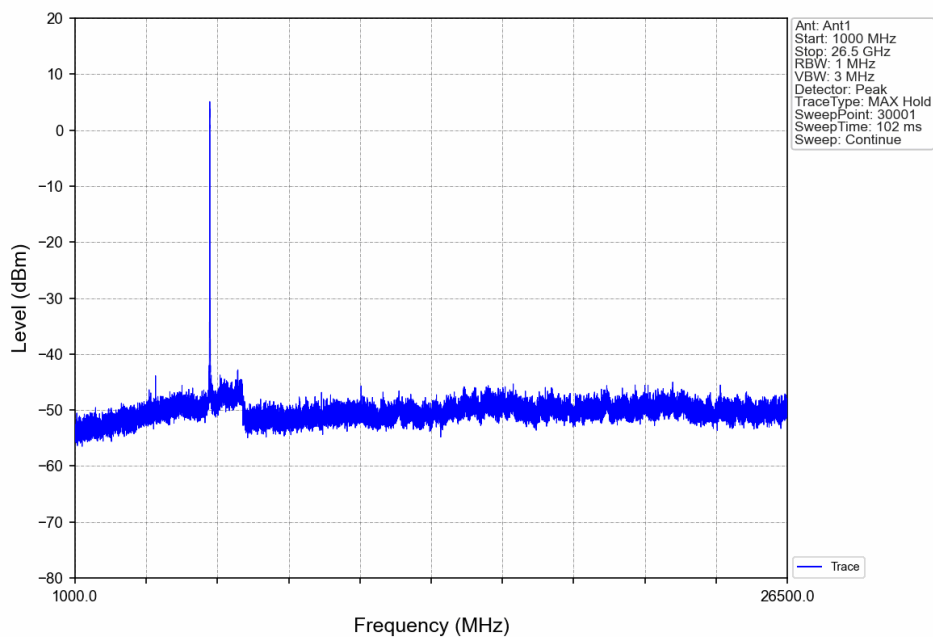

802.11n(HT20)_MCH_5785MHz_Ant1_NTNV

802.11n(HT20)_MCH_5785MHz_Ant1_NTNV

No	Frequency (MHz)	Level (dBm)	Limit (dBm)	Margin (dB)	Status	Remark	No	Frequency (MHz)	Level (dBm)	Limit (dBm)	Margin (dB)	Status	Remark
1	3856.85	-43.79	-21.20	17.29	Pass	Peak	7	3856.85	-46.78	-41.20	0.28	Pass	AVG
2	6243.65	-44.04	-27.00	11.74	Pass	Peak	8	6243.65	/	-27.00	/	/	AVG
3	14935.75	-45.06	-27.00	12.76	Pass	Peak	9	14935.75	/	-27.00	/	/	AVG
4	19101.6	-45.03	-21.20	18.54	Pass	Peak	10	19101.6	-54.48	-41.20	7.98	Pass	AVG
5	19994.1	-44.98	-21.20	18.48	Pass	Peak	11	19994.1	-53.49	-41.20	6.99	Pass	AVG
6	22737.05	-44.85	-21.20	18.35	Pass	Peak	12	22737.05	-53.63	-41.20	7.13	Pass	AVG

802.11n(HT20)_HCH_5825MHz_Ant1_NTNV

802.11n(HT20)_HCH_5825MHz_Ant1_NTNV

No	Frequency (MHz)	Level (dBm)	Limit (dBm)	Margin (dB)	Status	Remark	No	Frequency (MHz)	Level (dBm)	Limit (dBm)	Margin (dB)	Status	Remark
1	3883.2	-43.87	-21.20	17.37	Pass	Peak	7	3883.2	-46.88	-41.20	0.38	Pass	AVG
2	6829.3	-42.81	-27.00	10.51	Pass	Peak	8	6829.3	/	-27.00	/	/	AVG
3	16687.6	-45.34	-27.00	13.04	Pass	Peak	9	16687.6	/	-27.00	/	/	AVG
4	21050.65	-45.51	-21.20	19.01	Pass	Peak	10	21050.65	-54.37	-41.20	7.87	Pass	AVG
5	22398.75	-45.01	-21.20	18.51	Pass	Peak	11	22398.75	-53.52	-41.20	7.03	Pass	AVG
6	24103.85	-45.53	-27.00	13.23	Pass	Peak	12	24103.85	/	-27.00	/	/	AVG