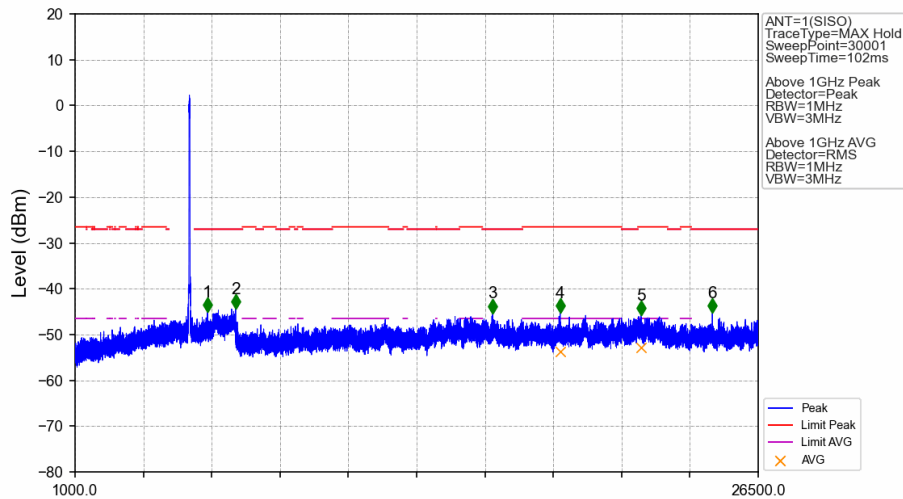

802.11n(HT40)_LCH_5270MHz_Ant1_NTNV

No	Frequency (MHz)	Level (dBm)	Limit (dBm)	Margin (dB)	Status	Remark	No	Frequency (MHz)	Level (dBm)	Limit (dBm)	Margin (dB)	Status	Remark
1	5941.9	-45.09	-27.00	12.79	Pass	Peak	7	5941.9	/	-27.00	/	/	AVG
2	6993.35	-44.42	-27.00	12.12	Pass	Peak	8	6993.35	/	-27.00	/	/	AVG
3	16587.3	-45.36	-27.00	13.06	Pass	Peak	9	16587.3	/	-27.00	/	/	AVG
4	19107.55	-45.26	-21.20	18.76	Pass	Peak	10	19107.55	-53.71	-41.20	7.21	Pass	AVG
5	22123.35	-45.75	-21.20	19.25	Pass	Peak	11	22123.35	-52.85	-41.20	6.35	Pass	AVG
6	24787.25	-45.33	-27.00	13.03	Pass	Peak	12	24787.25	/	-27.00	/	/	AVG