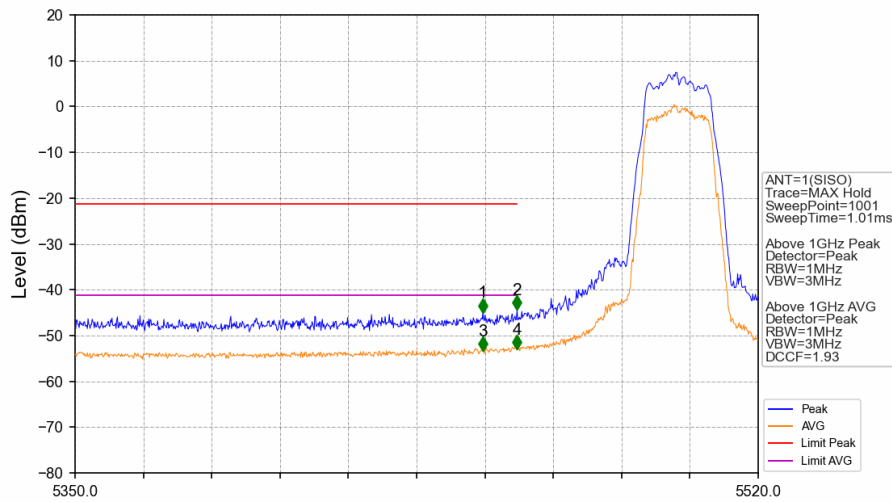

802.11a_LCH_5500MHz_Ant1_NTNV

No	Frequency (MHz)	Level (dBm)	Limit (dBm)	Margin (dB)	Status	Remark	No	Frequency (MHz)	Level (dBm)	Limit (dBm)	Margin (dB)	Status	Remark
1	5451.490	-45.02	-21.20	18.52	Pass	Peak	3	5451.490	/	-21.20	/	/	AVG
2	5459.990	-44.33	-21.20	17.83	Pass	Peak	4	5459.990	/	-21.20	/	/	AVG