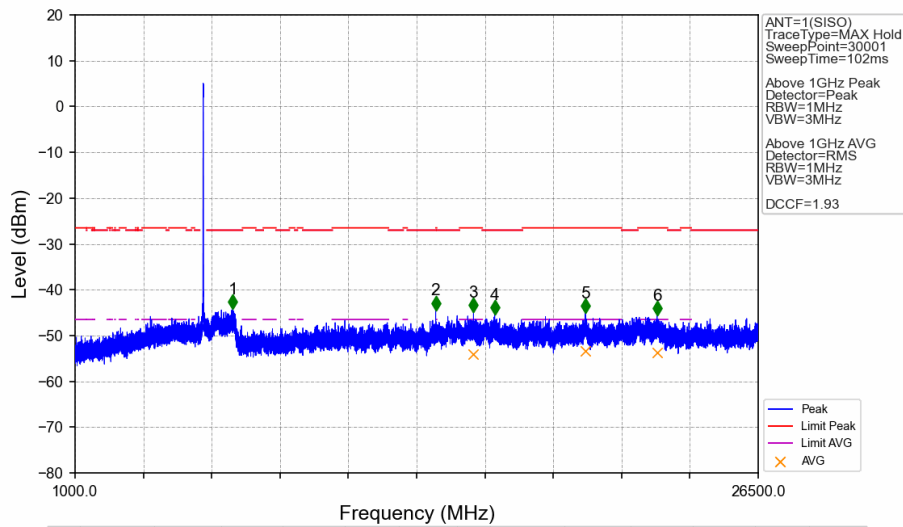

802.11a_LCH_5745MHz_Ant1_NTNV

802.11a_LCH_5745MHz_Ant1_NTNV

No	Frequency (MHz)	Level (dBm)	Limit (dBm)	Margin (dB)	Status	Remark	No	Frequency (MHz)	Level (dBm)	Limit (dBm)	Margin (dB)	Status	Remark
1	3829.65	-44.23	-21.20	17.73	Pass	Peak	7	3829.65	-46.71	-41.20	0.21	Pass	AVG
2	6809.75	-44.69	-27.00	12.39	Pass	Peak	8	6809.75	/	-27.00	/	/	AVG
3	15899.65	-44.78	-21.20	18.29	Pass	Peak	9	15899.65	-54.01	-41.20	7.51	Pass	AVG
4	19033.6	-44.94	-21.20	18.44	Pass	Peak	10	19033.6	-54.64	-41.20	8.14	Pass	AVG
5	20012.8	-44.42	-21.20	17.92	Pass	Peak	11	20012.8	-53.54	-41.20	7.04	Pass	AVG
6	22402.15	-44.46	-21.20	17.96	Pass	Peak	12	22402.15	-53.66	-41.20	7.16	Pass	AVG

802.11a_LCH_5745MHz_Ant1_NTNV

No	Frequency (MHz)	Level (dBm)	Limit (dBm)	Margin (dB)	Status	Remark	No	Frequency (MHz)	Level (dBm)	Limit (dBm)	Margin (dB)	Status	Remark
1	3829.650	-44.23	-21.20	17.73	Pass	Peak	7	3829.650	-46.71	-41.20	0.21	Pass	AVG
2	6809.750	-44.69	-27.00	12.39	Pass	Peak	8	6809.750	999999.00	-27.00	0.00	Pass	AVG
3	15899.650	-44.78	-21.20	18.29	Pass	Peak	9	15899.650	-54.01	-41.20	7.51	Pass	AVG
4	19033.600	-44.94	-21.20	18.44	Pass	Peak	10	19033.600	-54.64	-41.20	8.14	Pass	AVG
5	20012.800	-44.42	-21.20	17.92	Pass	Peak	11	20012.800	-53.54	-41.20	7.04	Pass	AVG
6	22402.150	-44.46	-21.20	17.96	Pass	Peak	12	22402.150	-53.66	-41.20	7.16	Pass	AVG

802.11a_MCH_5785MHz_Ant1_NTNV

802.11a_MCH_5785MHz_Ant1_NTNV

No	Frequency (MHz)	Level (dBm)	Limit (dBm)	Margin (dB)	Status	Remark	No	Frequency (MHz)	Level (dBm)	Limit (dBm)	Margin (dB)	Status	Remark
1	6883.7	-44.27	-27.00	11.97	Pass	Peak	7	6883.7	/	-27.00	/	/	AVG
2	14460.6	-44.48	-27.00	12.19	Pass	Peak	8	14460.6	/	-27.00	/	/	AVG
3	15873.3	-44.85	-21.20	18.35	Pass	Peak	9	15873.3	-54.12	-41.20	7.62	Pass	AVG
4	16662.95	-45.51	-27.00	13.21	Pass	Peak	10	16662.95	/	-27.00	/	/	AVG
5	20045.95	-45.13	-21.20	18.63	Pass	Peak	11	20045.95	-53.41	-41.20	6.91	Pass	AVG
6	22724.3	-45.66	-21.20	19.16	Pass	Peak	12	22724.3	-53.77	-41.20	7.27	Pass	AVG