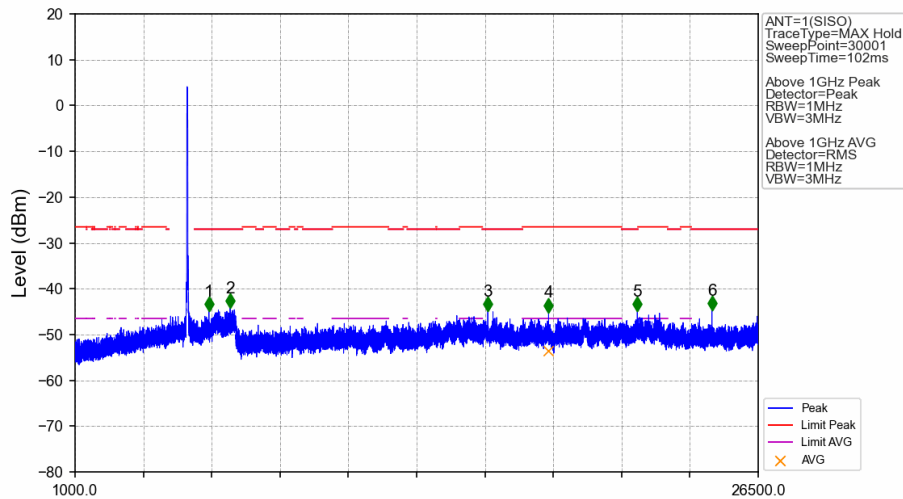

802.11n(HT40)_LCH_5190MHz_Ant1_NTNV

No	Frequency (MHz)	Level (dBm)	Limit (dBm)	Margin (dB)	Status	Remark	No	Frequency (MHz)	Level (dBm)	Limit (dBm)	Margin (dB)	Status	Remark
1	5997.15	-44.88	-27.00	12.59	Pass	Peak	7	5997.15	/	-27.00	/	/	AVG
2	6789.35	-44.16	-27.00	11.86	Pass	Peak	8	6789.35	/	-27.00	/	/	AVG
3	16407.1	-44.88	-27.00	12.58	Pass	Peak	9	16407.1	/	-27.00	/	/	AVG
4	18676.6	-45.19	-21.20	18.69	Pass	Peak	10	18676.6	-53.53	-41.20	7.03	Pass	AVG
5	21987.35	-44.98	-27.00	12.68	Pass	Peak	11	21987.35	/	-27.00	/	/	AVG
6	24772.8	-44.75	-27.00	12.45	Pass	Peak	12	24772.8	/	-27.00	/	/	AVG