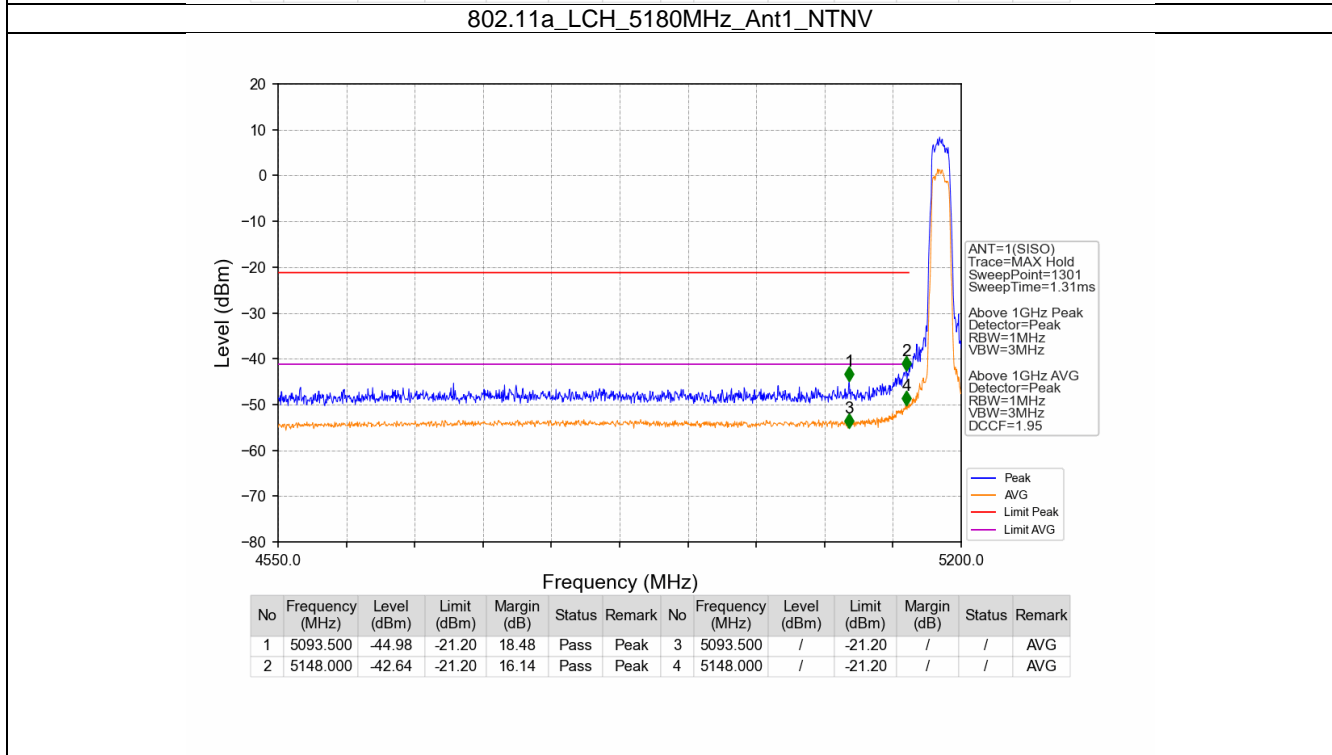

Test Graphs