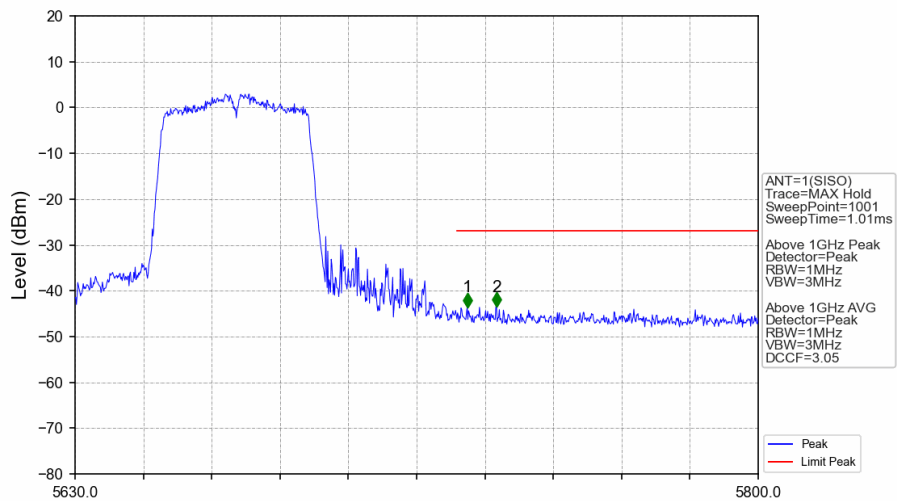

802.11n(HT40)_HCH_5670MHz_Ant1_NTNV