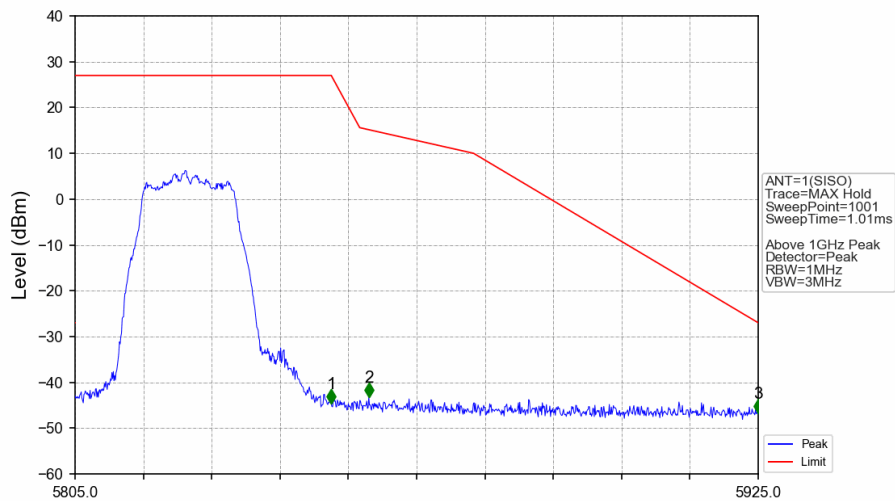

802.11a_MCH_5785MHz_Ant1_NTNV

802.11a_MCH_5785MHz_Ant1_NTNV

No	Frequency (MHz)	Level (dBm)	Limit (dBm)	Margin (dB)	Status	Remark	No	Frequency (MHz)	Level (dBm)	Limit (dBm)	Margin (dB)	Status	Remark
1	6883.7	-44.27	-27.00	11.97	Pass	Peak	7	6883.7	/	-27.00	/	/	AVG
2	14460.6	-44.48	-27.00	12.19	Pass	Peak	8	14460.6	/	-27.00	/	/	AVG
3	15873.3	-44.85	-21.20	18.35	Pass	Peak	9	15873.3	-54.12	-41.20	7.62	Pass	AVG
4	16662.95	-45.51	-27.00	13.21	Pass	Peak	10	16662.95	/	-27.00	/	/	AVG
5	20045.95	-45.13	-21.20	18.63	Pass	Peak	11	20045.95	-53.41	-41.20	6.91	Pass	AVG
6	22724.3	-45.66	-21.20	19.16	Pass	Peak	12	22724.3	-53.77	-41.20	7.27	Pass	AVG

802.11a_HCH_5825MHz_Ant1_NTNV

802.11a_HCH_5825MHz_Ant1_NTNV

No	Frequency (MHz)	Level (dBm)	Limit (dBm)	Margin (dB)	Status	Remark	No	Frequency (MHz)	Level (dBm)	Limit (dBm)	Margin (dB)	Status	Remark
1	3883.2	-43.63	-21.20	17.13	Pass	Peak	7	3883.2	-46.52	-41.20	0.03	Pass	AVG
2	6827.6	-43.62	-27.00	11.32	Pass	Peak	8	6827.6	/	-27.00	/	/	AVG
3	16291.5	-44.84	-27.00	12.54	Pass	Peak	9	16291.5	/	-27.00	/	/	AVG
4	20077.4	-44.54	-21.20	18.04	Pass	Peak	10	20077.4	-53.63	-41.20	7.13	Pass	AVG
5	21552.15	-45.03	-27.00	12.73	Pass	Peak	11	21552.15	/	-27.00	/	/	AVG
6	22357.95	-45.17	-21.20	18.67	Pass	Peak	12	22357.95	-53.58	-41.20	7.08	Pass	AVG

802.11a_HCH_5825MHz_Ant1_NTNV

No	Frequency (MHz)	Level (dBm)	Limit (dBm)	Margin (dB)	Status	Remark	No	Frequency (MHz)	Level (dBm)	Limit (dBm)	Margin (dB)	Status	Remark
1	3883.200	-43.63	-21.20	17.13	Pass	Peak	7	3883.200	-46.52	-41.20	0.03	Pass	AVG
2	6827.600	-43.62	-27.00	11.32	Pass	Peak	8	6827.600	999999.00	-27.00	0.00	Pass	AVG
3	16291.500	-44.84	-27.00	12.54	Pass	Peak	9	16291.500	999999.00	-27.00	0.00	Pass	AVG
4	20077.400	-44.54	-21.20	18.04	Pass	Peak	10	20077.400	-53.63	-41.20	7.13	Pass	AVG
5	21552.150	-45.03	-27.00	12.73	Pass	Peak	11	21552.150	999999.00	-27.00	0.00	Pass	AVG
6	22357.950	-45.17	-21.20	18.67	Pass	Peak	12	22357.950	-53.58	-41.20	7.08	Pass	AVG