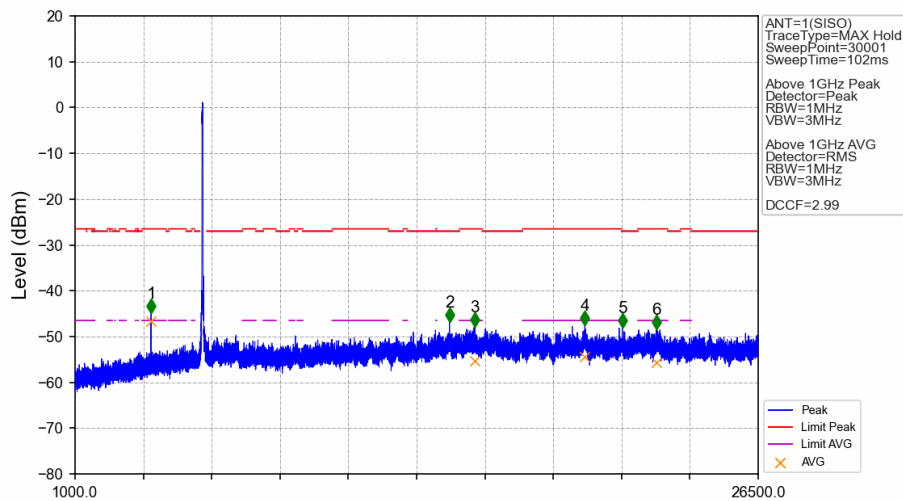

802.11n(HT40)_LCH_5755MHz_Ant1_NTNV

No	Frequency (MHz)	Level (dBm)	Limit (dBm)	Margin (dB)	Status	Remark	No	Frequency (MHz)	Level (dBm)	Limit (dBm)	Margin (dB)	Status	Remark
1	3836.45	-44.97	-21.20	18.47	Pass	Peak	7	3836.45	-46.59	-41.20	0.09	Pass	AVG
2	14977.4	-46.85	-27.00	14.55	Pass	Peak	8	14977.4	/	-27.00	/	/	AVG
3	15922.6	-47.89	-21.20	21.39	Pass	Peak	9	15922.6	-55.35	-41.20	8.85	Pass	AVG
4	20028.1	-47.59	-21.20	21.09	Pass	Peak	10	20028.1	-54.48	-41.20	7.98	Pass	AVG
5	21429.75	-48.03	-27.00	15.73	Pass	Peak	11	21429.75	/	-27.00	/	/	AVG
6	22694.55	-48.47	-21.20	21.96	Pass	Peak	12	22694.55	-55.70	-41.20	9.20	Pass	AVG