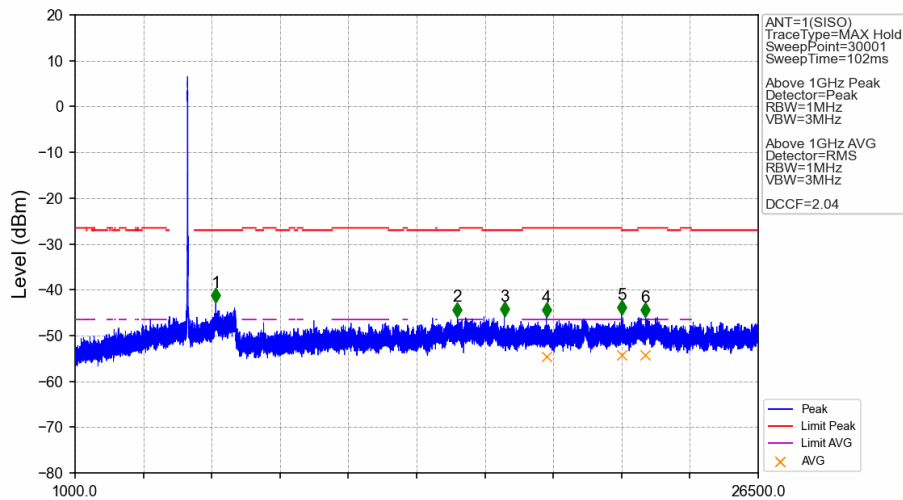

802.11n(HT20)_MCH_5200MHz_Ant1_NTNV

No	Frequency (MHz)	Level (dBm)	Limit (dBm)	Margin (dB)	Status	Remark	No	Frequency (MHz)	Level (dBm)	Limit (dBm)	Margin (dB)	Status	Remark
1	6252.15	-42.73	-27.00	10.43	Pass	Peak	7	6252.15	/	-27.00	/	/	AVG
2	15270.65	-45.88	-27.00	13.58	Pass	Peak	8	15270.65	/	-27.00	/	/	AVG
3	17022.5	-45.79	-27.00	13.49	Pass	Peak	9	17022.5	/	-27.00	/	/	AVG
4	18589.9	-46.02	-21.20	19.52	Pass	Peak	10	18589.9	-54.65	-41.20	8.15	Pass	AVG
5	21392.35	-45.45	-21.20	18.95	Pass	Peak	11	21392.35	-54.30	-41.20	7.80	Pass	AVG
6	22293.35	-45.93	-21.20	19.43	Pass	Peak	12	22293.35	-54.18	-41.20	7.68	Pass	AVG