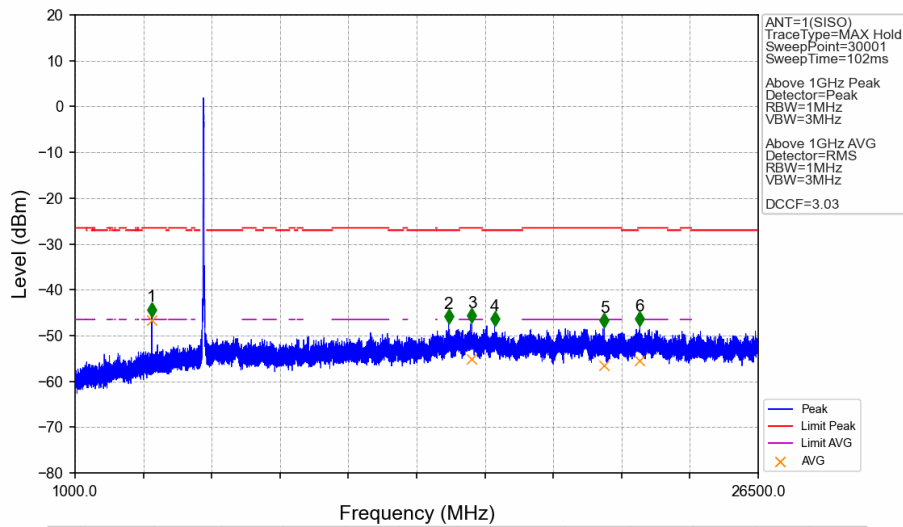

802.11n(HT40)_LCH_5755MHz_Ant1_NTNV

No	Frequency (MHz)	Level (dBm)	Limit (dBm)	Margin (dB)	Status	Remark	No	Frequency (MHz)	Level (dBm)	Limit (dBm)	Margin (dB)	Status	Remark
1	3836.450	-44.97	-21.20	18.47	Pass	Peak	7	3836.450	-46.59	-41.20	0.09	Pass	AVG
2	14977.400	-46.85	-27.00	14.55	Pass	Peak	8	14977.4009999999.00	-46.85	-27.00	0.00	Pass	AVG
3	15922.600	-47.89	-21.20	21.39	Pass	Peak	9	15922.600	-55.35	-41.20	8.85	Pass	AVG
4	20028.100	-47.59	-21.20	21.09	Pass	Peak	10	20028.100	-54.48	-41.20	7.98	Pass	AVG
5	21429.750	-48.03	-27.00	15.73	Pass	Peak	11	21429.7509999999.00	-48.03	-27.00	0.00	Pass	AVG
6	22694.550	-48.47	-21.20	21.96	Pass	Peak	12	22694.550	-55.70	-41.20	9.20	Pass	AVG

802.11n(HT40)_HCH_5795MHz_Ant1_NTNV

802.11n(HT40)_HCH_5795MHz_Ant1_NTNV

No	Frequency (MHz)	Level (dBm)	Limit (dBm)	Margin (dB)	Status	Remark	No	Frequency (MHz)	Level (dBm)	Limit (dBm)	Margin (dB)	Status	Remark
1	3862.8	-45.89	-21.20	19.39	Pass	Peak	7	3862.8	-46.65	-41.20	0.15	Pass	AVG
2	14943.4	-47.40	-27.00	15.10	Pass	Peak	8	14943.4	/	-27.00	/	/	AVG
3	15814.65	-47.18	-21.20	20.68	Pass	Peak	9	15814.65	-55.20	-41.20	8.70	Pass	AVG
4	16658.7	-47.96	-27.00	15.66	Pass	Peak	10	16658.7	/	-27.00	/	/	AVG
5	20756.55	-48.31	-21.20	21.81	Pass	Peak	11	20756.55	-56.53	-41.20	10.03	Pass	AVG
6	22081.7	-47.89	-21.20	21.39	Pass	Peak	12	22081.7	-55.40	-41.20	8.90	Pass	AVG