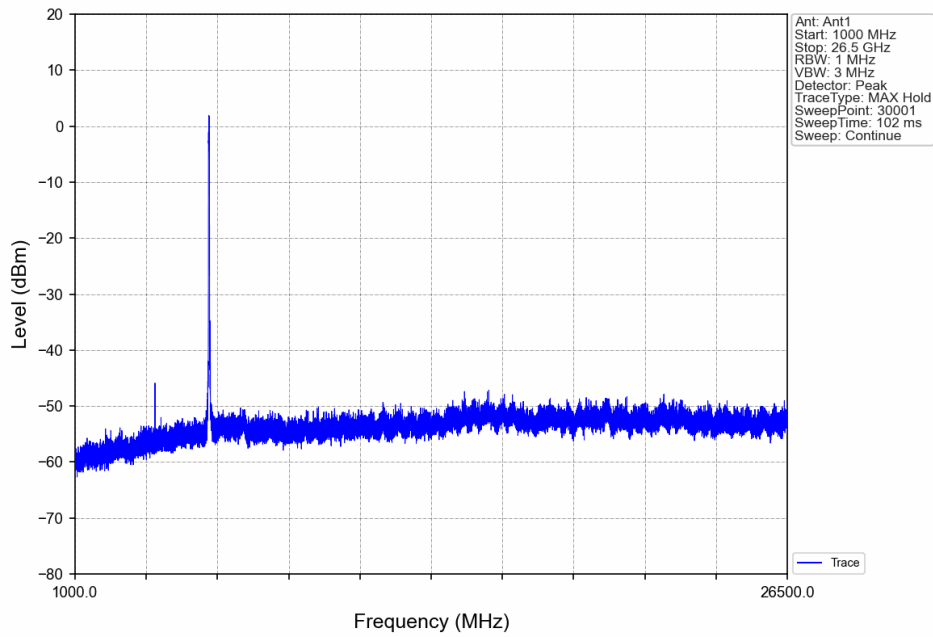

802.11n(HT40)_HCH_5795MHz_Ant1_NTNV