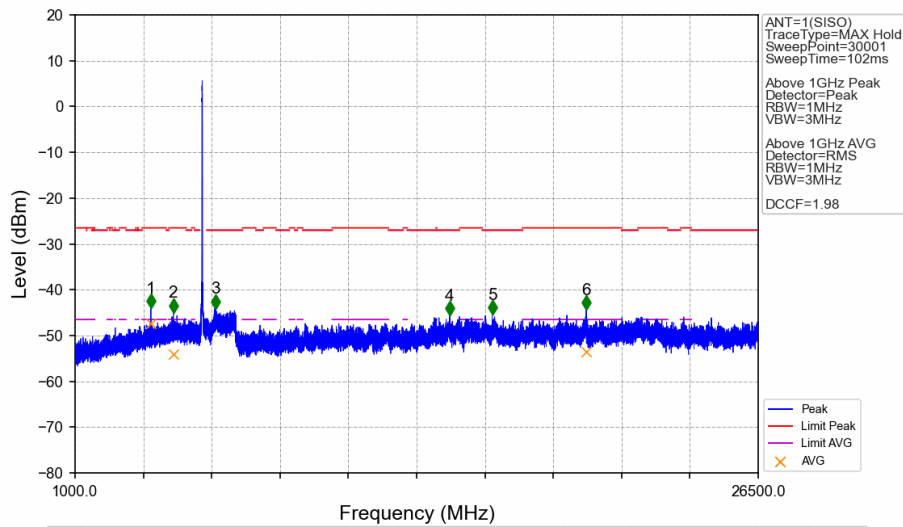

802.11n(HT20)_HCH_5700MHz_Ant1_NTNV

No	Frequency (MHz)	Level (dBm)	Limit (dBm)	Margin (dB)	Status	Remark	No	Frequency (MHz)	Level (dBm)	Limit (dBm)	Margin (dB)	Status	Remark
1	3799.9	-44.34	-21.20	17.84	Pass	Peak	7	3799.9	-46.94	-41.20	0.44	Pass	AVG
2	5861.15	-44.77	-27.00	12.47	Pass	Peak	8	5861.15	/	-27.00	/	/	AVG
3	6823.35	-43.59	-27.00	11.29	Pass	Peak	9	6823.35	/	-27.00	/	/	AVG
4	15790.85	-45.16	-21.20	18.66	Pass	Peak	10	15790.85	-53.99	-41.20	7.49	Pass	AVG
5	20046.8	-46.07	-21.20	19.57	Pass	Peak	11	20046.8	-53.34	-41.20	6.83	Pass	AVG
6	22365.6	-44.81	-21.20	18.31	Pass	Peak	12	22365.6	-53.55	-41.20	7.05	Pass	AVG

802.11n(HT20)_HCH_5700MHz_Ant1_NTNV

No	Frequency (MHz)	Level (dBm)	Limit (dBm)	Margin (dB)	Status	Remark	No	Frequency (MHz)	Level (dBm)	Limit (dBm)	Margin (dB)	Status	Remark
1	5725.600	-36.44	-27.00	4.14	Pass	Peak	3	5725.600	/	-27.00	/	/	AVG
2	5730.880	-40.63	-27.00	8.33	Pass	Peak	4	5730.880	/	-27.00	/	/	AVG

802.11n(HT20)_LCH_5745MHz_Ant1_NTNV

802.11n(HT20)_LCH_5745MHz_Ant1_NTNV

No	Frequency (MHz)	Level (dBm)	Limit (dBm)	Margin (dB)	Status	Remark	No	Frequency (MHz)	Level (dBm)	Limit (dBm)	Margin (dB)	Status	Remark
1	3829.65	-43.98	-21.20	17.48	Pass	Peak	7	3829.65	-47.29	-41.20	0.79	Pass	AVG
2	4666.05	-44.99	-21.20	18.49	Pass	Peak	8	4666.05	-54.01	-41.20	7.51	Pass	AVG
3	6251.3	-44.11	-27.00	11.81	Pass	Peak	9	6251.3	/	-27.00	/	/	AVG
4	14981.65	-45.66	-27.00	13.36	Pass	Peak	10	14981.65	/	-27.00	/	/	AVG
5	16568.6	-45.40	-27.00	13.10	Pass	Peak	11	16568.6	/	-27.00	/	/	AVG
6	20081.65	-44.40	-21.20	17.90	Pass	Peak	12	20081.65	-53.61	-41.20	7.11	Pass	AVG