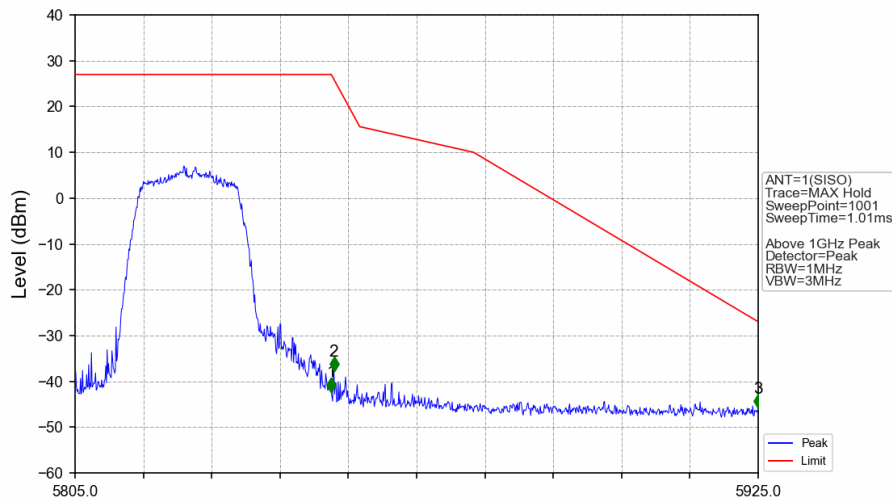

802.11n(HT20)_HCH_5825MHz_Ant1_NTNV

No	Frequency (MHz)	Level (dBm)	Limit (dBm)	Margin (dB)	Status	Remark	No	Frequency (MHz)	Level (dBm)	Limit (dBm)	Margin (dB)	Status	Remark
1	3883.200	-43.87	-21.20	17.37	Pass	Peak	7	3883.200	-46.88	-41.20	0.38	Pass	AVG
2	6829.300	-42.81	-27.00	10.51	Pass	Peak	8	6829.3009999999.00	-46.88	-27.00	0.00	Pass	AVG
3	16687.600	-45.34	-27.00	13.04	Pass	Peak	9	16687.6009999999.00	-45.34	-27.00	0.00	Pass	AVG
4	21050.650	-45.51	-21.20	19.01	Pass	Peak	10	21050.650	-54.37	-41.20	7.87	Pass	AVG
5	22398.750	-45.01	-21.20	18.51	Pass	Peak	11	22398.750	-53.52	-41.20	7.03	Pass	AVG
6	24103.850	-45.53	-27.00	13.23	Pass	Peak	12	24103.8509999999.00	-45.53	-27.00	0.00	Pass	AVG