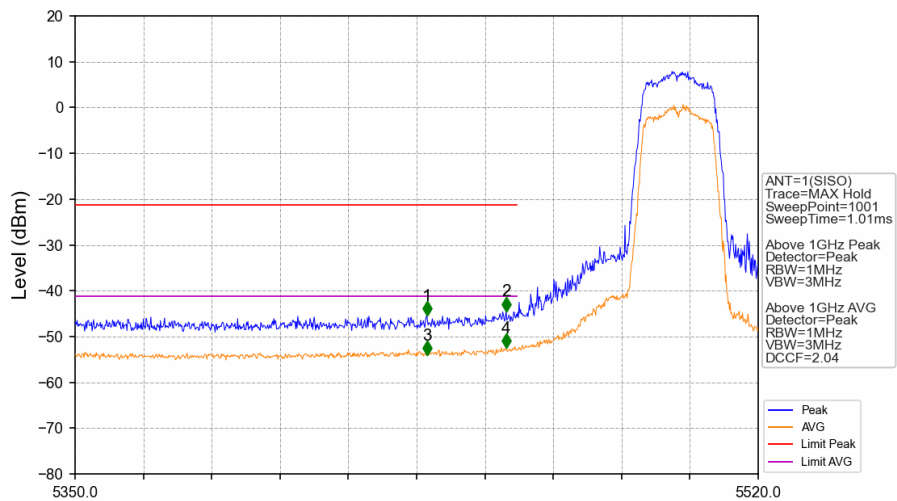

802.11n(HT20)_LCH_5500MHz_Ant1_NTNV

No	Frequency (MHz)	Level (dBm)	Limit (dBm)	Margin (dB)	Status	Remark	No	Frequency (MHz)	Level (dBm)	Limit (dBm)	Margin (dB)	Status	Remark
1	5437.550	-45.44	-21.20	18.94	Pass	Peak	3	5437.550	/	-21.20	/	/	AVG
2	5457.270	-44.47	-21.20	17.97	Pass	Peak	4	5457.270	/	-21.20	/	/	AVG