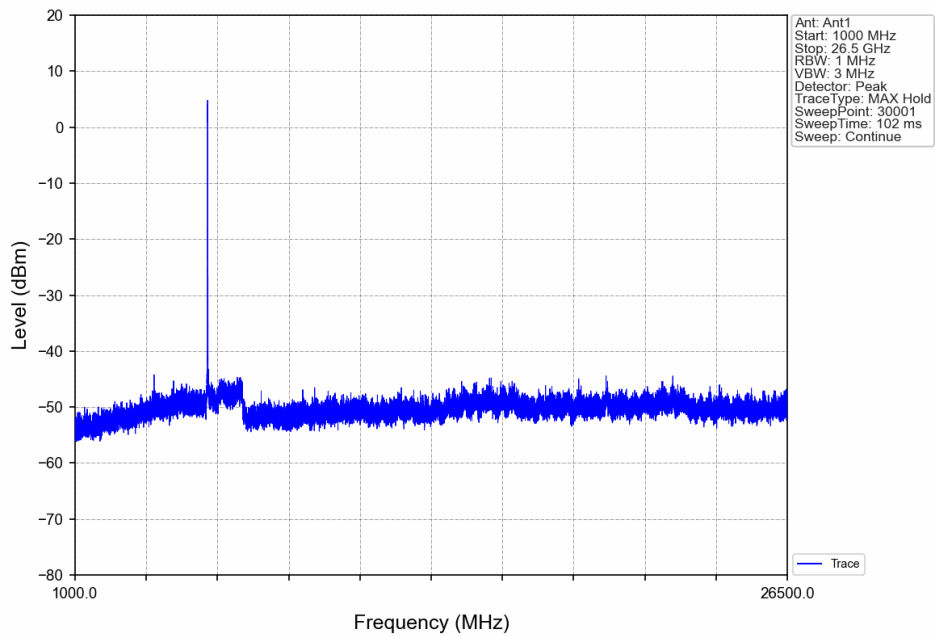

802.11a_LCH_5745MHz_Ant1_NTNV