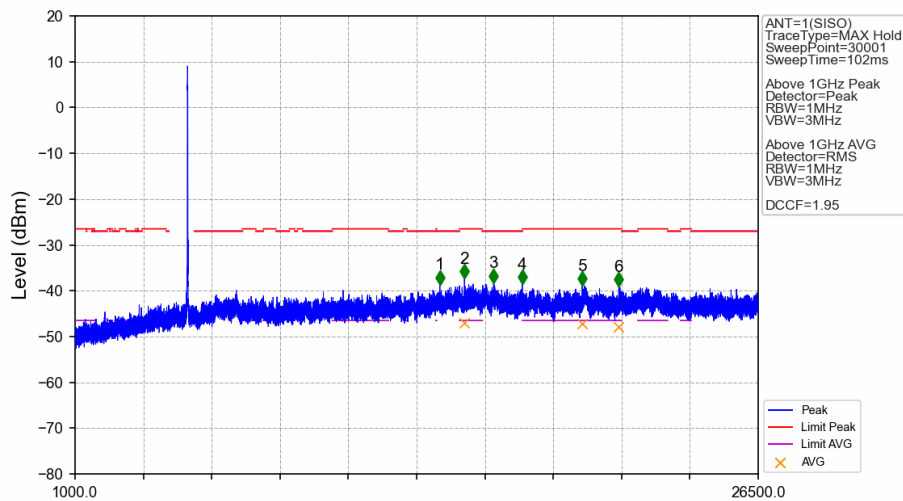

802.11a_MCH_5200MHz_Ant1_NTNV

No	Frequency (MHz)	Level (dBm)	Limit (dBm)	Margin (dB)	Status	Remark	No	Frequency (MHz)	Level (dBm)	Limit (dBm)	Margin (dB)	Status	Remark
1	14617	-38.67	-27.00	6.37	Pass	Peak	7	14617	/	-27.00	/	/	AVG
2	15535	-37.29	-21.20	10.79	Pass	Peak	8	15535	-47.02	-41.20	0.52	Pass	AVG
3	16623.85	-38.31	-27.00	6.01	Pass	Peak	9	16623.85	/	-27.00	/	/	AVG
4	17694.85	-38.57	-27.00	6.27	Pass	Peak	10	17694.85	/	-27.00	/	/	AVG
5	19932.9	-38.85	-21.20	12.35	Pass	Peak	11	19932.9	-47.28	-41.20	0.78	Pass	AVG
6	21297.15	-39.12	-21.20	12.62	Pass	Peak	12	21297.15	-47.92	-41.20	1.43	Pass	AVG