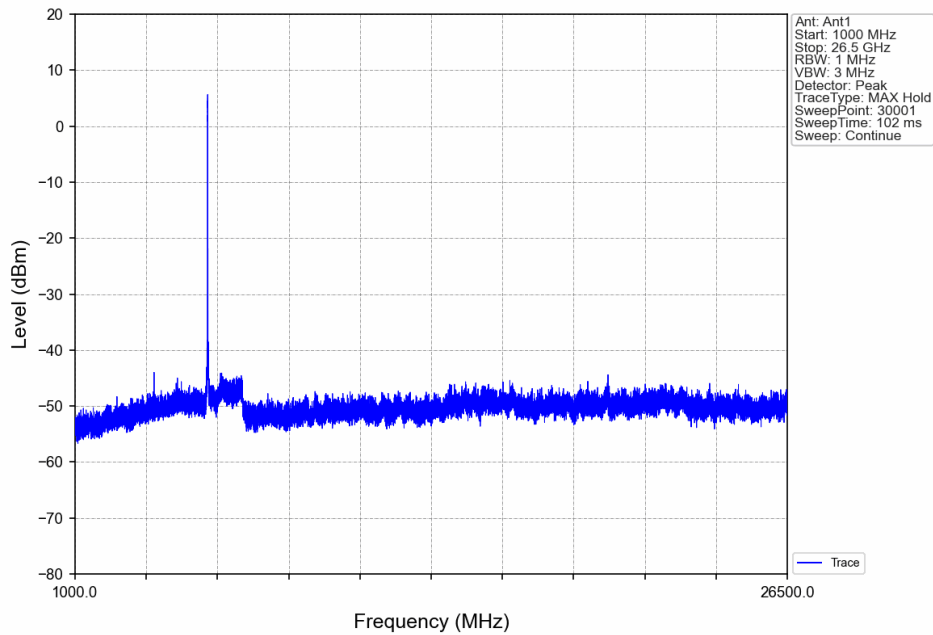

802.11n(HT20)_LCH_5745MHz_Ant1_NTNV