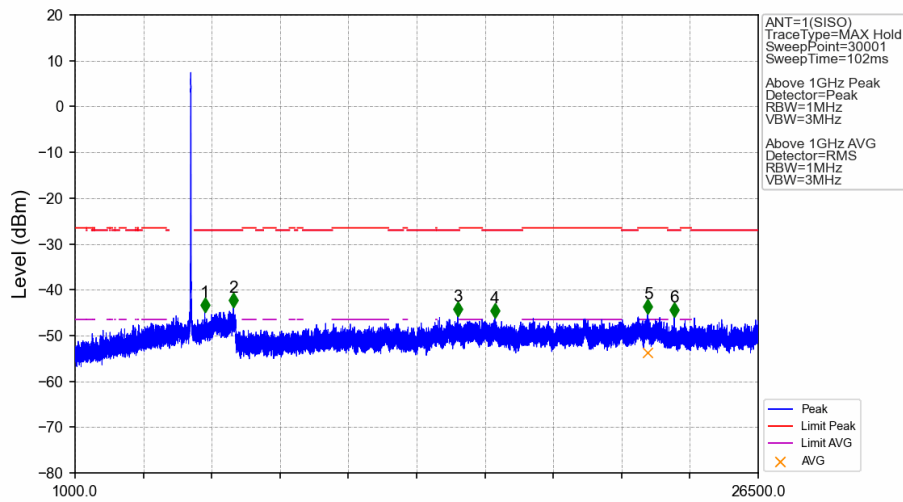

802.11n(HT20)_HCH_5320MHz_Ant1_NTNV

No	Frequency (MHz)	Level (dBm)	Limit (dBm)	Margin (dB)	Status	Remark	No	Frequency (MHz)	Level (dBm)	Limit (dBm)	Margin (dB)	Status	Remark
1	5840.75	-44.98	-27.00	12.68	Pass	Peak	7	5840.75	/	-27.00	/	/	AVG
2	6910.05	-43.89	-27.00	11.59	Pass	Peak	8	6910.05	/	-27.00	/	/	AVG
3	15285.1	-45.83	-27.00	13.53	Pass	Peak	9	15285.1	/	-27.00	/	/	AVG
4	16670.6	-46.21	-27.00	13.91	Pass	Peak	10	16670.6	/	-27.00	/	/	AVG
5	22384.3	-45.28	-21.20	18.78	Pass	Peak	11	22384.3	-53.73	-41.20	7.24	Pass	AVG
6	23365.2	-45.95	-27.00	13.65	Pass	Peak	12	23365.2	/	-27.00	/	/	AVG