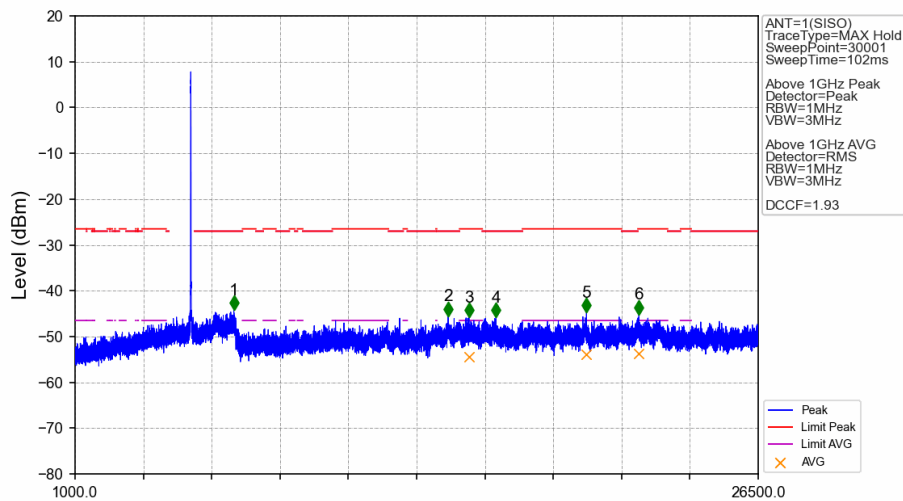

802.11a_LCH_5260MHz_Ant1_NTNV

No	Frequency (MHz)	Level (dBm)	Limit (dBm)	Margin (dB)	Status	Remark	No	Frequency (MHz)	Level (dBm)	Limit (dBm)	Margin (dB)	Status	Remark
1	6353.3	-44.63	-27.00	12.33	Pass	Peak	7	6353.3	/	-27.00	/	/	AVG
2	14964.65	-45.94	-27.00	13.63	Pass	Peak	8	14964.65	/	-27.00	/	/	AVG
3	15822.3	-45.44	-21.20	18.94	Pass	Peak	9	15822.3	-54.29	-41.20	7.79	Pass	AVG
4	17716.1	-45.29	-21.20	18.79	Pass	Peak	10	17716.1	-55.03	-41.20	8.53	Pass	AVG
5	20023.85	-45.91	-21.20	19.41	Pass	Peak	11	20023.85	-53.69	-41.20	7.19	Pass	AVG
6	22836.5	-46.05	-21.20	19.55	Pass	Peak	12	22836.5	-54.31	-41.20	7.81	Pass	AVG

802.11a_LCH_5260MHz_Ant1_NTNV

No	Frequency (MHz)	Level (dBm)	Limit (dBm)	Margin (dB)	Status	Remark
1	4691.500	-45.87	-21.20	19.36	Pass	Peak 3
2	5085.000	-45.47	-21.20	18.97	Pass	Peak 4

802.11a_MCH_5300MHz_Ant1_NTNV

802.11a_HCH_5320MHz_Ant1_NTNV

No	Frequency (MHz)	Level (dBm)	Limit (dBm)	Margin (dB)	Status	Remark	No	Frequency (MHz)	Level (dBm)	Limit (dBm)	Margin (dB)	Status	Remark
1	6924.5	-44.21	-27.00	11.91	Pass	Peak	7	6924.5	/	-27.00	/	/	AVG
2	14917.05	-45.54	-27.00	13.24	Pass	Peak	8	14917.05	/	-27.00	/	/	AVG
3	15705	-45.76	-21.20	19.26	Pass	Peak	9	15705	-54.37	-41.20	7.87	Pass	AVG
4	16714.8	-45.77	-27.00	13.47	Pass	Peak	10	16714.8	/	-27.00	/	/	AVG
5	20089.3	-44.79	-21.20	18.29	Pass	Peak	11	20089.3	-53.92	-41.20	7.42	Pass	AVG
6	22046	-45.17	-21.20	18.67	Pass	Peak	12	22046	-53.71	-41.20	7.21	Pass	AVG