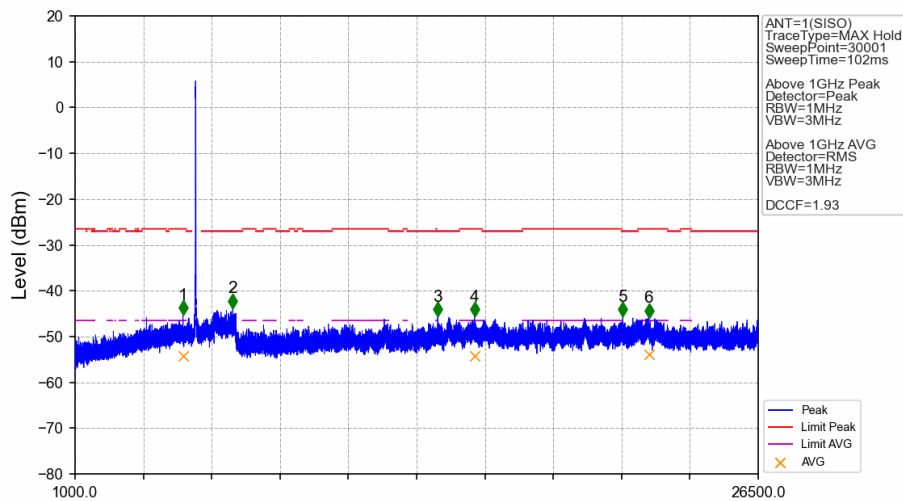

802.11a_HCH_5320MHz_Ant1_NTNV

No	Frequency (MHz)	Level (dBm)	Limit (dBm)	Margin (dB)	Status	Remark	No	Frequency (MHz)	Level (dBm)	Limit (dBm)	Margin (dB)	Status	Remark
1	6924.5	-44.21	-27.00	11.91	Pass	Peak	7	6924.5	/	-27.00	/	/	AVG
2	14917.05	-45.54	-27.00	13.24	Pass	Peak	8	14917.05	/	-27.00	/	/	AVG
3	15705	-45.76	-21.20	19.26	Pass	Peak	9	15705	-54.37	-41.20	7.87	Pass	AVG
4	16714.8	-45.77	-27.00	13.47	Pass	Peak	10	16714.8	/	-27.00	/	/	AVG
5	20089.3	-44.79	-21.20	18.29	Pass	Peak	11	20089.3	-53.92	-41.20	7.42	Pass	AVG
6	22046	-45.17	-21.20	18.67	Pass	Peak	12	22046	-53.71	-41.20	7.21	Pass	AVG

802.11a_HCH_5320MHz_Ant1_NTNV

No	Frequency (MHz)	Level (dBm)	Limit (dBm)	Margin (dB)	Status	Remark	No	Frequency (MHz)	Level (dBm)	Limit (dBm)	Margin (dB)	Status	Remark
1	5350.080	-43.91	-21.20	17.41	Pass	Peak	3	5350.080	/	-21.20	/	/	AVG
2	5355.840	-44.28	-21.20	17.79	Pass	Peak	4	5355.840	/	-21.20	/	/	AVG

802.11a_LCH_5500MHz_Ant1_NTNV

No	Frequency (MHz)	Level (dBm)	Limit (dBm)	Margin (dB)	Status	Remark	No	Frequency (MHz)	Level (dBm)	Limit (dBm)	Margin (dB)	Status	Remark
1	5027.3	-45.23	-21.20	18.73	Pass	Peak	7	5027.3	-54.24	-41.20	7.74	Pass	AVG
2	6886.25	-43.75	-27.00	11.45	Pass	Peak	8	6886.25	/	-27.00	/	/	AVG
3	14538.8	-45.68	-27.00	13.38	Pass	Peak	9	14538.8	/	-27.00	/	/	AVG
4	15910.7	-45.68	-21.20	19.18	Pass	Peak	10	15910.7	-54.20	-41.20	7.70	Pass	AVG
5	21447.6	-45.62	-27.00	13.32	Pass	Peak	11	21447.6	/	-27.00	/	/	AVG
6	22416.6	-45.88	-21.20	19.38	Pass	Peak	12	22416.6	-53.87	-41.20	7.37	Pass	AVG