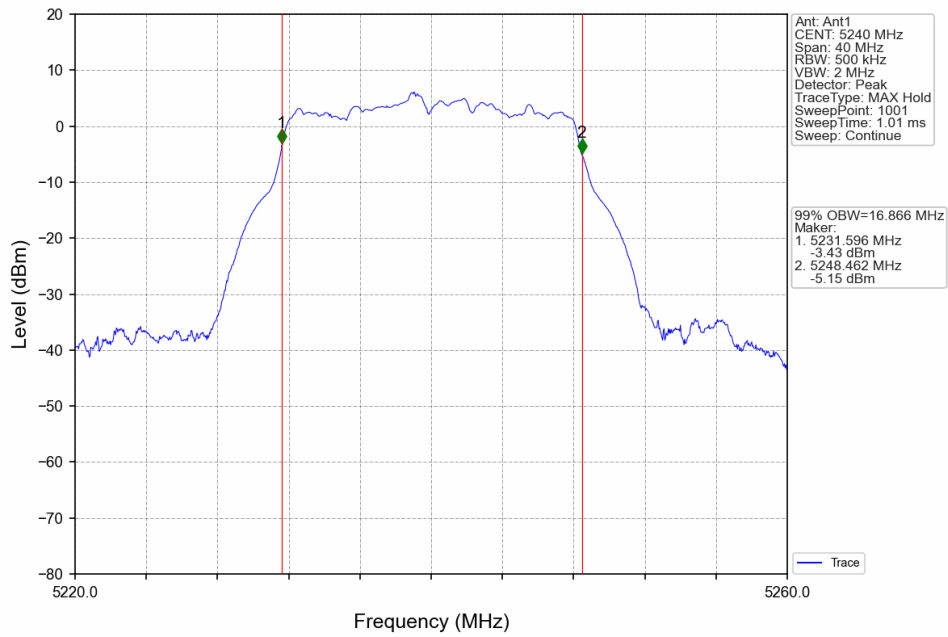

802.11a_HCH_5240MHz_Ant1_NTNV