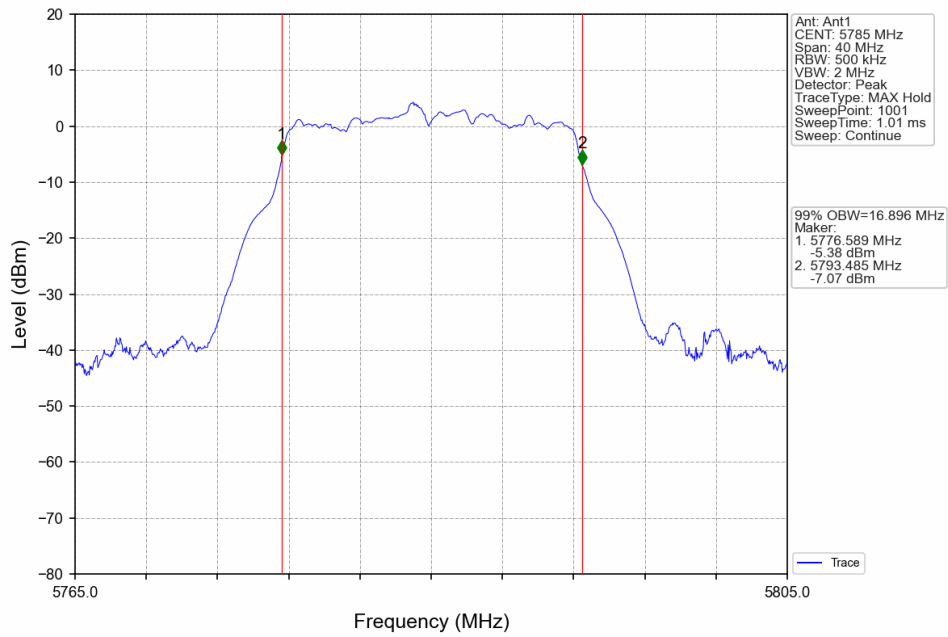

		5310	36.695	/	Pass
		5510	36.866	/	Pass
		5550	36.838	/	Pass
		5670	36.725	/	Pass
		5755	36.797	/	Pass
		5795	36.763	/	Pass
		5710	36.673	/	Pass
802.11ac (VHT80)	SISO	5210	75.824	/	Pass
		5290	75.876	/	Pass
		5530	75.888	/	Pass
		5775	75.917	/	Pass
		5690	75.911	/	Pass

Test Graphs

802.11a_HCH_5240MHz_Ant1_NTNV

802.11a_LCH_5260MHz_Ant1_NTNV

802.11a_MCH_5300MHz_Ant1_NTNV

802.11a_HCH_5320MHz_Ant1_NTNV

802.11a_LCH_5500MHz_Ant1_NTNV

802.11a_MCH_5580MHz_Ant1_NTNV

802.11a_HCH_5700MHz_Ant1_NTNV

802.11a_LCH_5745MHz_Ant1_NTNV

802.11a_MCH_5785MHz_Ant1_NTNV

802.11a_HCH_5825MHz_Ant1_NTNV

802.11a_HCH_5720MHz_Ant1_NTNV

802.11n(HT20)_LCH_5180MHz_Ant1_NTNV

802.11n(HT20)_MCH_5200MHz_Ant1_NTNV

802.11n(HT20)_HCH_5240MHz_Ant1_NTNV