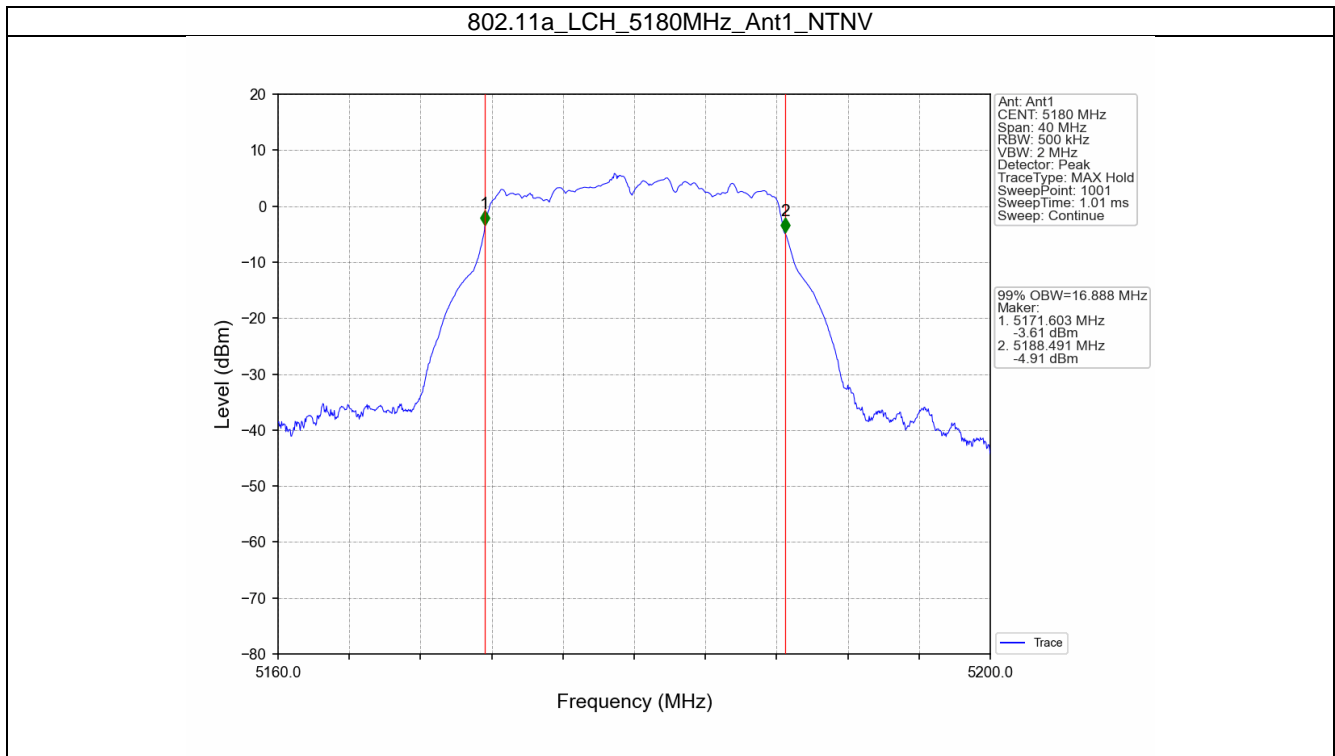

Test Graphs