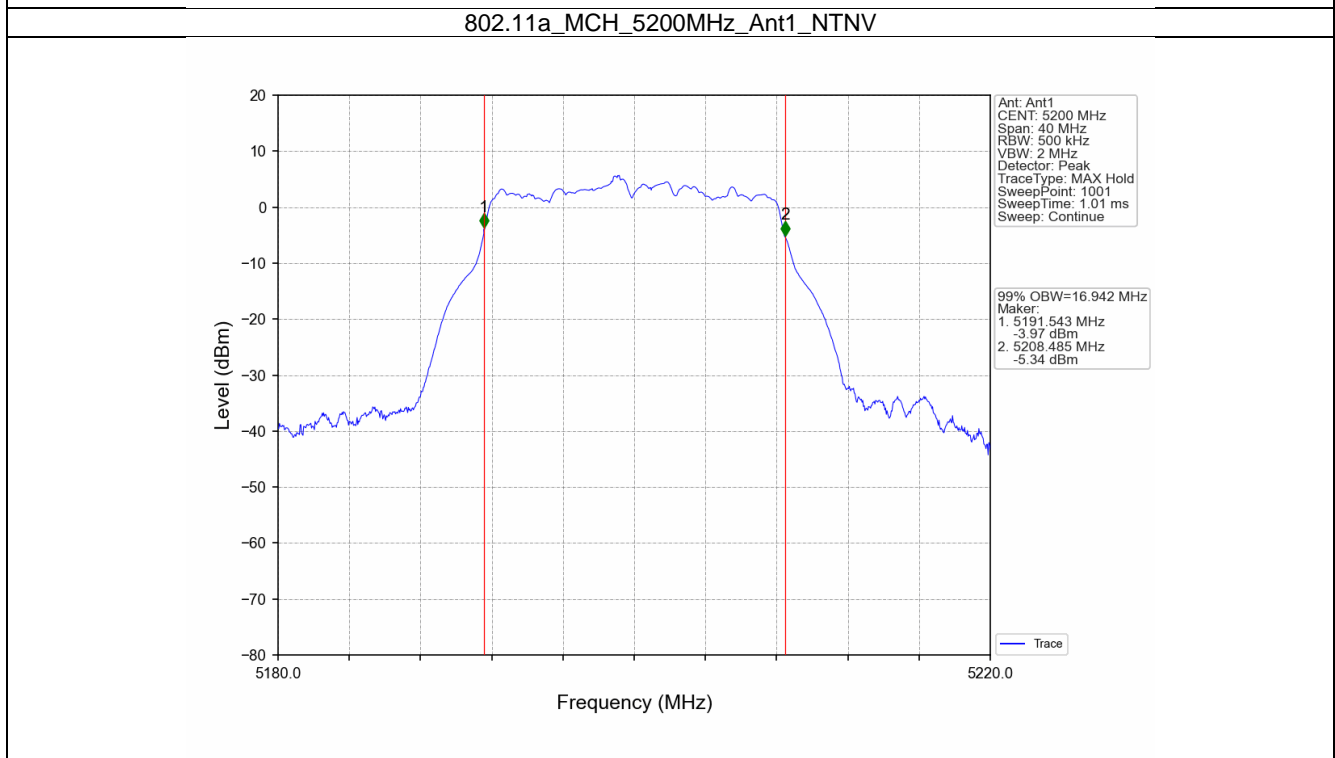

Test Graphs