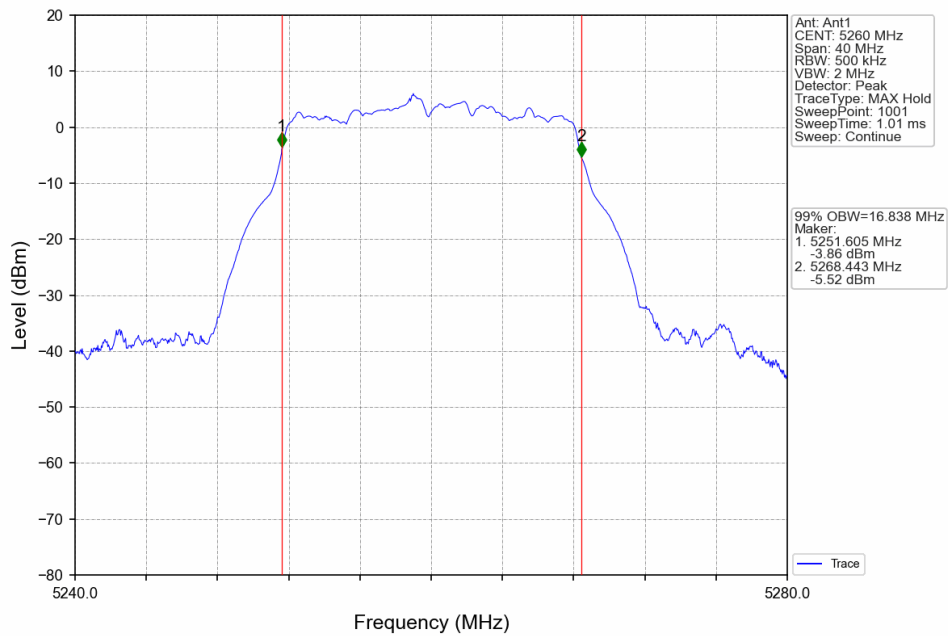

Appendix A2: Occupied Channel Bandwidth

Test Result

Mode	TX Type	Frequency (MHz)	99% Occupied Bandwidth (MHz)		Verdict
			Result	Limit	
802.11a	SISO	5180	16.888	/	Pass
		5200	16.942	/	Pass
		5240	16.866	/	Pass
		5260	16.838	/	Pass
		5300	16.933	/	Pass
		5320	16.890	/	Pass
		5500	16.942	/	Pass
		5580	16.902	/	Pass
		5700	16.926	/	Pass
		5745	16.912	/	Pass
		5785	16.896	/	Pass
		5825	16.933	/	Pass
		5720	16.910	/	Pass
802.11n (HT20)	SISO	5180	18.343	/	Pass
		5200	18.425	/	Pass
		5240	18.329	/	Pass
		5260	18.293	/	Pass
		5300	18.381	/	Pass
		5320	18.309	/	Pass
		5500	18.423	/	Pass
		5580	18.377	/	Pass
		5700	18.367	/	Pass
		5745	18.377	/	Pass
		5785	18.329	/	Pass
		5825	18.400	/	Pass
		5720	18.381	/	Pass
802.11n (HT40)	SISO	5190	36.519	/	Pass
		5230	36.602	/	Pass
		5270	36.519	/	Pass
		5310	36.568	/	Pass
		5510	36.741	/	Pass
		5550	36.726	/	Pass
		5670	36.662	/	Pass
		5755	36.716	/	Pass
		5795	36.619	/	Pass
		5710	36.631	/	Pass
802.11ac (VHT20)	SISO	5180	18.227	/	Pass
		5200	18.270	/	Pass
		5240	18.242	/	Pass
		5260	18.199	/	Pass
		5300	18.264	/	Pass
		5320	18.217	/	Pass
		5500	18.254	/	Pass
		5580	18.280	/	Pass
		5700	18.253	/	Pass
		5745	18.260	/	Pass
		5785	18.237	/	Pass
		5825	18.262	/	Pass
		5720	18.202	/	Pass
802.11ac (VHT40)	SISO	5190	36.738	/	Pass
		5230	36.853	/	Pass
		5270	36.658	/	Pass

		5310	36.695	/	Pass
		5510	36.866	/	Pass
		5550	36.838	/	Pass
		5670	36.725	/	Pass
		5755	36.797	/	Pass
		5795	36.763	/	Pass
		5710	36.673	/	Pass
802.11ac (VHT80)	SISO	5210	75.824	/	Pass
		5290	75.876	/	Pass
		5530	75.888	/	Pass
		5775	75.917	/	Pass
		5690	75.911	/	Pass

Test Graphs

802.11a_HCH_5240MHz_Ant1_NTNV

802.11a_LCH_5260MHz_Ant1_NTNV

802.11a_MCH_5300MHz_Ant1_NTNV

802.11a_HCH_5320MHz_Ant1_NTNV

802.11a_LCH_5500MHz_Ant1_NTNV

802.11a_MCH_5580MHz_Ant1_NTNV

802.11a_HCH_5700MHz_Ant1_NTNV