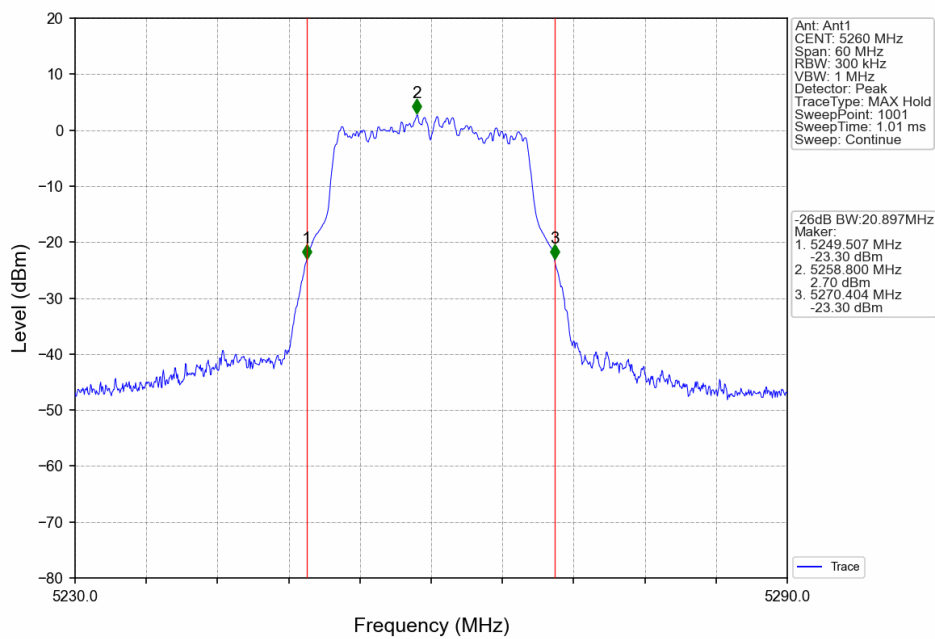

Appendix A1: 26dB Emission Bandwidth

Test Result

Mode	TX Type	Frequency (MHz)	26dB Bandwidth (MHz)		Verdict
			Result	Limit	
802.11a	SISO	5180	21.006	/	Pass
		5200	21.014	/	Pass
		5240	21.039	/	Pass
		5260	20.897	/	Pass
		5300	21.160	/	Pass
		5320	21.025	/	Pass
		5500	20.955	/	Pass
		5580	20.913	/	Pass
		5700	21.005	/	Pass
802.11n (HT20)	SISO	5720	21.474	/	Pass
		5180	21.378	/	Pass
		5200	21.470	/	Pass
		5240	21.495	/	Pass
		5260	21.473	/	Pass
		5300	21.621	/	Pass
		5320	21.457	/	Pass
		5500	21.477	/	Pass
		5580	21.570	/	Pass
802.11n (HT40)	SISO	5700	21.400	/	Pass
		5720	21.938	/	Pass
		5190	40.846	/	Pass
		5230	40.662	/	Pass
		5270	40.666	/	Pass
		5310	40.544	/	Pass
		5510	40.728	/	Pass
802.11ac (VHT20)	SISO	5550	40.707	/	Pass
		5670	40.717	/	Pass
		5710	41.320	/	Pass
		5180	21.306	/	Pass
		5200	21.436	/	Pass
		5240	21.291	/	Pass
		5260	21.176	/	Pass
		5300	21.405	/	Pass
		5320	21.138	/	Pass
802.11ac (VHT40)	SISO	5500	21.168	/	Pass
		5580	21.150	/	Pass
		5700	21.134	/	Pass
		5720	21.903	/	Pass
		5190	40.976	/	Pass
		5230	40.937	/	Pass
		5270	40.921	/	Pass
802.11ac (VHT80)	SISO	5310	40.939	/	Pass
		5510	40.870	/	Pass
		5550	40.863	/	Pass
		5670	40.898	/	Pass
		5710	41.156	/	Pass
		5210	81.138	/	Pass
802.11ac (VHT80)	SISO	5290	81.323	/	Pass
		5530	81.624	/	Pass
		5690	82.021	/	Pass

Test Graphs

802.11a_HCH_5240MHz_Ant1_NTNV

802.11a_LCH_5260MHz_Ant1_NTNV

802.11a_MCH_5300MHz_Ant1_NTNV

802.11a_HCH_5320MHz_Ant1_NTNV

802.11a_LCH_5500MHz_Ant1_NTNV

802.11a_MCH_5580MHz_Ant1_NTNV

802.11a_HCH_5700MHz_Ant1_NTNV