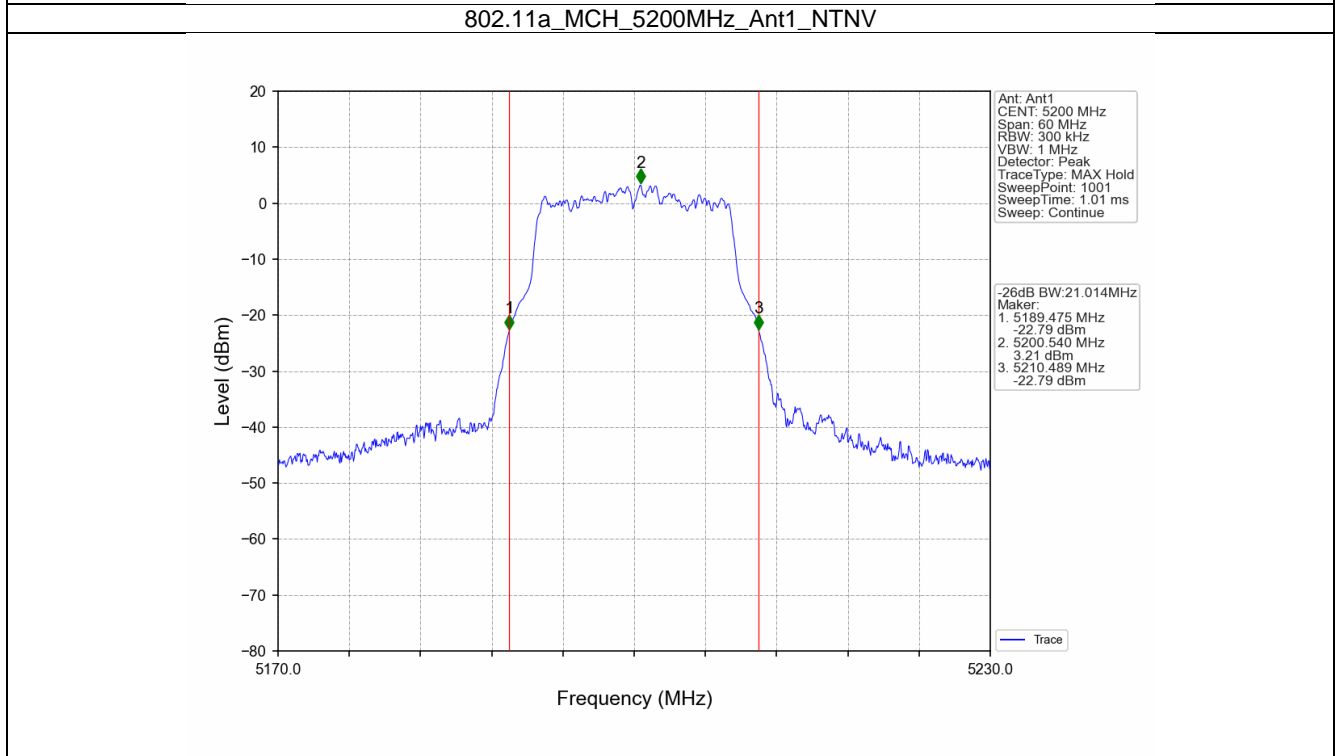

Appendix A1: 26dB Emission Bandwidth

Test Result

Mode	TX Type	Frequency (MHz)	26dB Bandwidth (MHz)		Verdict
			Result	Limit	
802.11a	SISO	5180	21.006	/	Pass
		5200	21.014	/	Pass
		5240	21.039	/	Pass
		5260	20.897	/	Pass
		5300	21.160	/	Pass
		5320	21.025	/	Pass
		5500	20.955	/	Pass
		5580	20.913	/	Pass
		5700	21.005	/	Pass
802.11n (HT20)	SISO	5720	21.474	/	Pass
		5180	21.378	/	Pass
		5200	21.470	/	Pass
		5240	21.495	/	Pass
		5260	21.473	/	Pass
		5300	21.621	/	Pass
		5320	21.457	/	Pass
		5500	21.477	/	Pass
		5580	21.570	/	Pass
802.11n (HT40)	SISO	5700	21.400	/	Pass
		5720	21.938	/	Pass
		5190	40.846	/	Pass
		5230	40.662	/	Pass
		5270	40.666	/	Pass
		5310	40.544	/	Pass
		5510	40.728	/	Pass
802.11ac (VHT20)	SISO	5550	40.707	/	Pass
		5670	40.717	/	Pass
		5710	41.320	/	Pass
		5180	21.306	/	Pass
		5200	21.436	/	Pass
		5240	21.291	/	Pass
		5260	21.176	/	Pass
		5300	21.405	/	Pass
		5320	21.138	/	Pass
802.11ac (VHT40)	SISO	5500	21.168	/	Pass
		5580	21.150	/	Pass
		5700	21.134	/	Pass
		5720	21.903	/	Pass
		5190	40.976	/	Pass
		5230	40.937	/	Pass
		5270	40.921	/	Pass
802.11ac (VHT80)	SISO	5310	40.939	/	Pass
		5510	40.870	/	Pass
		5550	40.863	/	Pass
		5670	40.898	/	Pass
		5710	41.156	/	Pass
		5210	81.138	/	Pass
802.11ac (VHT80)	SISO	5290	81.323	/	Pass
		5530	81.624	/	Pass
		5690	82.021	/	Pass

Test Graphs

802.11a_HCH_5240MHz_Ant1_NTNV

802.11a_LCH_5260MHz_Ant1_NTNV

802.11a_MCH_5300MHz_Ant1_NTNV

802.11a_HCH_5320MHz_Ant1_NTNV

802.11a_LCH_5500MHz_Ant1_NTNV

802.11a_MCH_5580MHz_Ant1_NTNV

802.11a_HCH_5700MHz_Ant1_NTNV