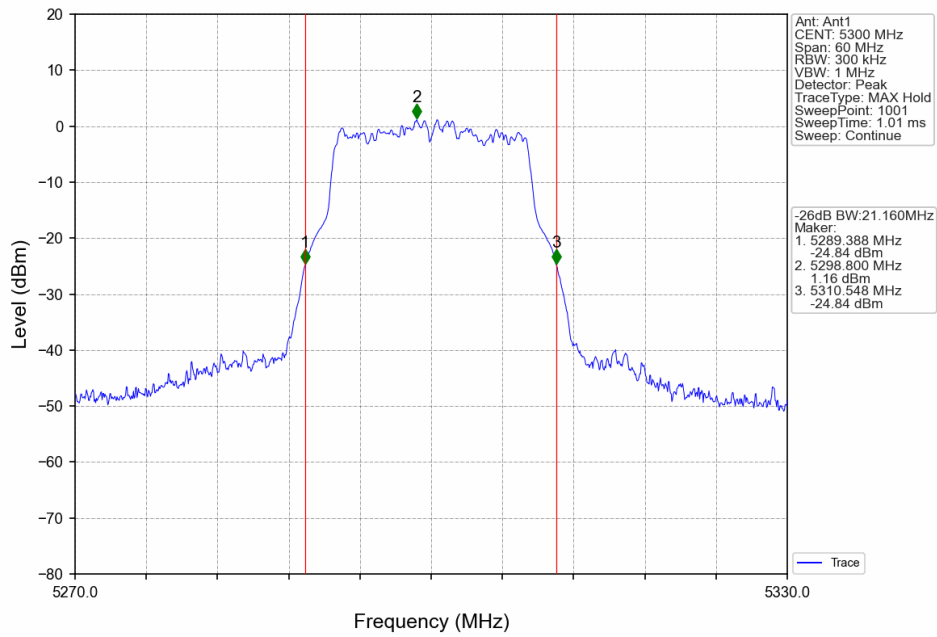

Appendix A1: 26dB Emission Bandwidth

Test Result

Mode	TX Type	Frequency (MHz)	26dB Bandwidth (MHz)		Verdict
			Result	Limit	
802.11a	SISO	5180	21.006	/	Pass
		5200	21.014	/	Pass
		5240	21.039	/	Pass
		5260	20.897	/	Pass
		5300	21.160	/	Pass
		5320	21.025	/	Pass
		5500	20.955	/	Pass
		5580	20.913	/	Pass
		5700	21.005	/	Pass
802.11n (HT20)	SISO	5720	21.474	/	Pass
		5180	21.378	/	Pass
		5200	21.470	/	Pass
		5240	21.495	/	Pass
		5260	21.473	/	Pass
		5300	21.621	/	Pass
		5320	21.457	/	Pass
		5500	21.477	/	Pass
		5580	21.570	/	Pass
802.11n (HT40)	SISO	5700	21.400	/	Pass
		5720	21.938	/	Pass
		5190	40.846	/	Pass
		5230	40.662	/	Pass
		5270	40.666	/	Pass
		5310	40.544	/	Pass
		5510	40.728	/	Pass
802.11ac (VHT20)	SISO	5550	40.707	/	Pass
		5670	40.717	/	Pass
		5710	41.320	/	Pass
		5180	21.306	/	Pass
		5200	21.436	/	Pass
		5240	21.291	/	Pass
		5260	21.176	/	Pass
		5300	21.405	/	Pass
		5320	21.138	/	Pass
802.11ac (VHT40)	SISO	5500	21.168	/	Pass
		5580	21.150	/	Pass
		5700	21.134	/	Pass
		5720	21.903	/	Pass
		5190	40.976	/	Pass
		5230	40.937	/	Pass
		5270	40.921	/	Pass
802.11ac (VHT80)	SISO	5310	40.939	/	Pass
		5510	40.870	/	Pass
		5550	40.863	/	Pass
		5670	40.898	/	Pass
		5710	41.156	/	Pass
		5210	81.138	/	Pass
802.11ac (VHT80)	SISO	5290	81.323	/	Pass
		5530	81.624	/	Pass
		5690	82.021	/	Pass

Test Graphs

802.11a_HCH_5240MHz_Ant1_NTNV

802.11a_LCH_5260MHz_Ant1_NTNV

802.11a_MCH_5300MHz_Ant1_NTNV

802.11a_HCH_5320MHz_Ant1_NTNV

802.11a_LCH_5500MHz_Ant1_NTNV

802.11a_MCH_5580MHz_Ant1_NTNV

802.11a_HCH_5700MHz_Ant1_NTNV

802.11a_HCH_5720MHz_Ant1_NTNV

802.11n(HT20)_LCH_5180MHz_Ant1_NTNV

802.11n(HT20)_MCH_5200MHz_Ant1_NTNV

802.11n(HT20)_HCH_5240MHz_Ant1_NTNV

802.11n(HT20)_LCH_5260MHz_Ant1_NTNV

802.11n(HT20)_MCH_5300MHz_Ant1_NTNV