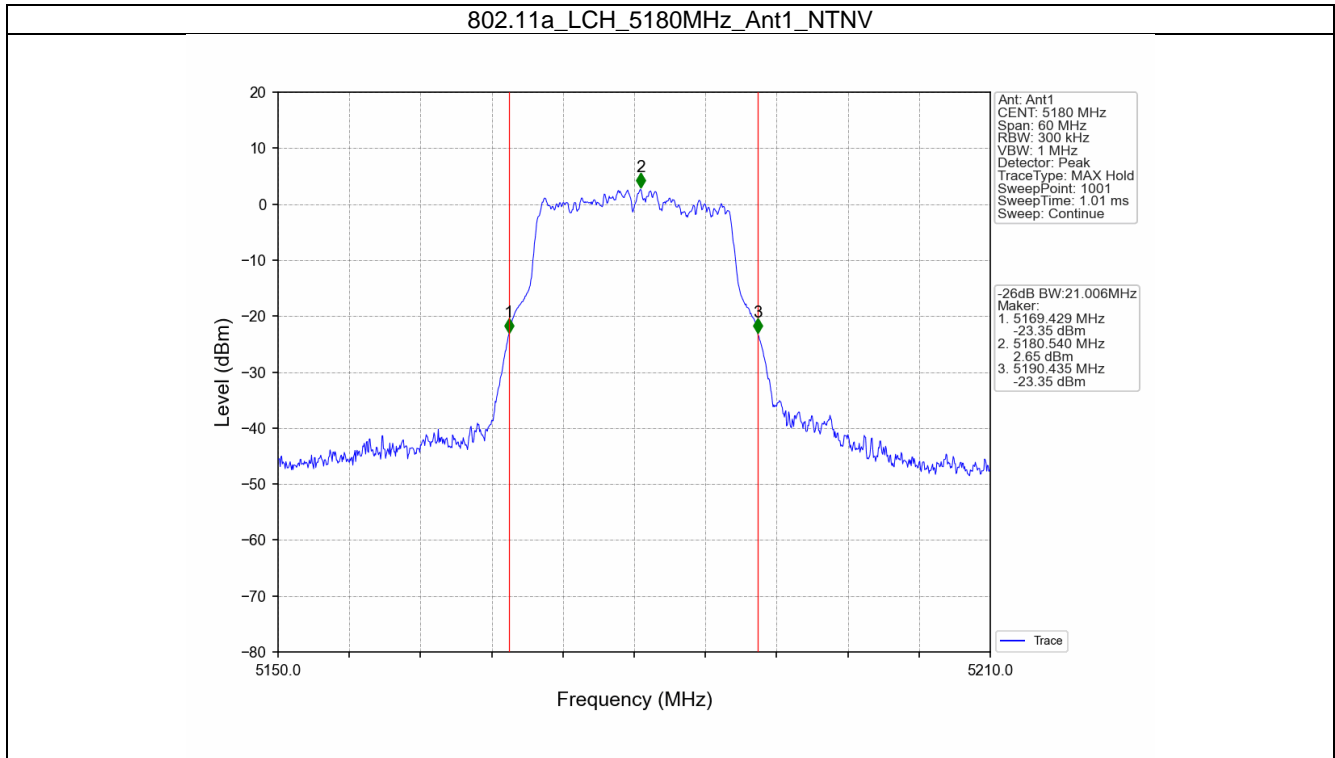

Appendix A1: 26dB Emission Bandwidth

Test Result

Mode	TX Type	Frequency (MHz)	26dB Bandwidth (MHz)		Verdict
			Result	Limit	
802.11a	SISO	5180	21.006	/	Pass
		5200	21.014	/	Pass
		5240	21.039	/	Pass
		5260	20.897	/	Pass
		5300	21.160	/	Pass
		5320	21.025	/	Pass
		5500	20.955	/	Pass
		5580	20.913	/	Pass
		5700	21.005	/	Pass
802.11n (HT20)	SISO	5720	21.474	/	Pass
		5180	21.378	/	Pass
		5200	21.470	/	Pass
		5240	21.495	/	Pass
		5260	21.473	/	Pass
		5300	21.621	/	Pass
		5320	21.457	/	Pass
		5500	21.477	/	Pass
		5580	21.570	/	Pass
802.11n (HT40)	SISO	5700	21.400	/	Pass
		5720	21.938	/	Pass
		5190	40.846	/	Pass
		5230	40.662	/	Pass
		5270	40.666	/	Pass
		5310	40.544	/	Pass
		5510	40.728	/	Pass
802.11ac (VHT20)	SISO	5550	40.707	/	Pass
		5670	40.717	/	Pass
		5710	41.320	/	Pass
		5180	21.306	/	Pass
		5200	21.436	/	Pass
		5240	21.291	/	Pass
		5260	21.176	/	Pass
		5300	21.405	/	Pass
		5320	21.138	/	Pass
802.11ac (VHT40)	SISO	5500	21.168	/	Pass
		5580	21.150	/	Pass
		5700	21.134	/	Pass
		5720	21.903	/	Pass
		5190	40.976	/	Pass
		5230	40.937	/	Pass
		5270	40.921	/	Pass
802.11ac (VHT80)	SISO	5310	40.939	/	Pass
		5510	40.870	/	Pass
		5550	40.863	/	Pass
		5670	40.898	/	Pass
		5710	41.156	/	Pass
		5210	81.138	/	Pass
802.11ac (VHT80)	SISO	5290	81.323	/	Pass
		5530	81.624	/	Pass
		5690	82.021	/	Pass

Test Graphs

802.11a_HCH_5240MHz_Ant1_NTNV

802.11a_LCH_5260MHz_Ant1_NTNV

802.11a_MCH_5300MHz_Ant1_NTNV

802.11a_HCH_5320MHz_Ant1_NTNV

802.11a_LCH_5500MHz_Ant1_NTNV

802.11a_MCH_5580MHz_Ant1_NTNV

802.11a_HCH_5700MHz_Ant1_NTNV