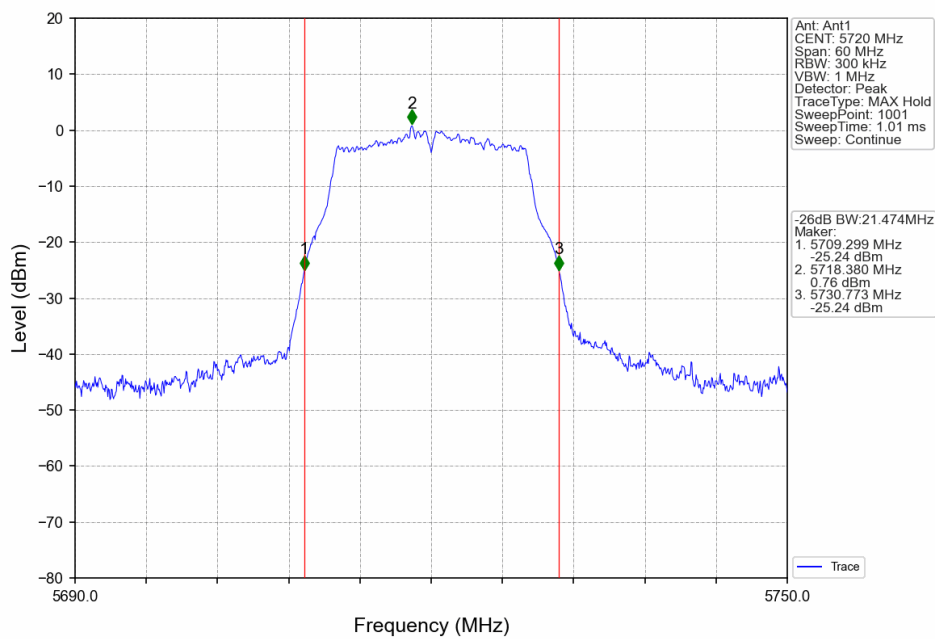

Appendix A1: 26dB Emission Bandwidth

Test Result

Mode	TX Type	Frequency (MHz)	26dB Bandwidth (MHz)		Verdict
			Result	Limit	
802.11a	SISO	5180	21.006	/	Pass
		5200	21.014	/	Pass
		5240	21.039	/	Pass
		5260	20.897	/	Pass
		5300	21.160	/	Pass
		5320	21.025	/	Pass
		5500	20.955	/	Pass
		5580	20.913	/	Pass
		5700	21.005	/	Pass
802.11n (HT20)	SISO	5720	21.474	/	Pass
		5180	21.378	/	Pass
		5200	21.470	/	Pass
		5240	21.495	/	Pass
		5260	21.473	/	Pass
		5300	21.621	/	Pass
		5320	21.457	/	Pass
		5500	21.477	/	Pass
		5580	21.570	/	Pass
802.11n (HT40)	SISO	5700	21.400	/	Pass
		5720	21.938	/	Pass
		5190	40.846	/	Pass
		5230	40.662	/	Pass
		5270	40.666	/	Pass
		5310	40.544	/	Pass
		5510	40.728	/	Pass
802.11ac (VHT20)	SISO	5550	40.707	/	Pass
		5670	40.717	/	Pass
		5710	41.320	/	Pass
		5180	21.306	/	Pass
		5200	21.436	/	Pass
		5240	21.291	/	Pass
		5260	21.176	/	Pass
		5300	21.405	/	Pass
		5320	21.138	/	Pass
802.11ac (VHT40)	SISO	5500	21.168	/	Pass
		5580	21.150	/	Pass
		5700	21.134	/	Pass
		5720	21.903	/	Pass
		5190	40.976	/	Pass
		5230	40.937	/	Pass
		5270	40.921	/	Pass
802.11ac (VHT80)	SISO	5310	40.939	/	Pass
		5510	40.870	/	Pass
		5550	40.863	/	Pass
		5670	40.898	/	Pass
		5710	41.156	/	Pass
		5210	81.138	/	Pass
802.11ac (VHT80)	SISO	5290	81.323	/	Pass
		5530	81.624	/	Pass
		5690	82.021	/	Pass

Test Graphs

802.11a_HCH_5240MHz_Ant1_NTNV

802.11a_LCH_5260MHz_Ant1_NTNV

802.11a_MCH_5300MHz_Ant1_NTNV

802.11a_HCH_5320MHz_Ant1_NTNV

802.11a_LCH_5500MHz_Ant1_NTNV

802.11a_MCH_5580MHz_Ant1_NTNV

802.11a_HCH_5700MHz_Ant1_NTNV

802.11a_HCH_5720MHz_Ant1_NTNV

802.11n(HT20)_LCH_5180MHz_Ant1_NTNV

802.11n(HT20)_MCH_5200MHz_Ant1_NTNV

802.11n(HT20)_HCH_5240MHz_Ant1_NTNV

802.11n(HT20)_LCH_5260MHz_Ant1_NTNV

802.11n(HT20)_MCH_5300MHz_Ant1_NTNV