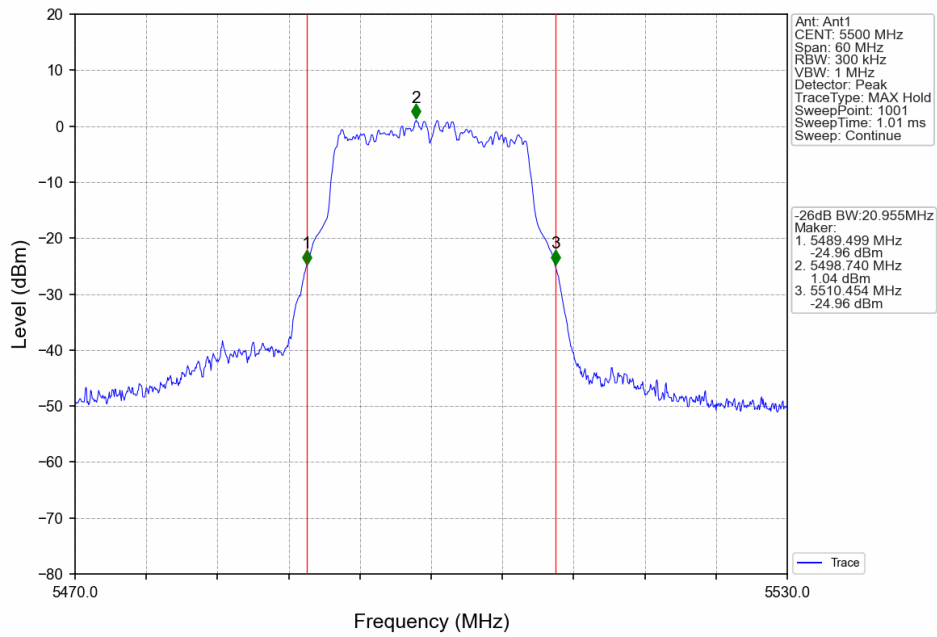

Appendix A1: 26dB Emission Bandwidth

Test Result

Mode	TX Type	Frequency (MHz)	26dB Bandwidth (MHz)		Verdict
			Result	Limit	
802.11a	SISO	5180	21.006	/	Pass
		5200	21.014	/	Pass
		5240	21.039	/	Pass
		5260	20.897	/	Pass
		5300	21.160	/	Pass
		5320	21.025	/	Pass
		5500	20.955	/	Pass
		5580	20.913	/	Pass
		5700	21.005	/	Pass
802.11n (HT20)	SISO	5720	21.474	/	Pass
		5180	21.378	/	Pass
		5200	21.470	/	Pass
		5240	21.495	/	Pass
		5260	21.473	/	Pass
		5300	21.621	/	Pass
		5320	21.457	/	Pass
		5500	21.477	/	Pass
		5580	21.570	/	Pass
802.11n (HT40)	SISO	5700	21.400	/	Pass
		5720	21.938	/	Pass
		5190	40.846	/	Pass
		5230	40.662	/	Pass
		5270	40.666	/	Pass
		5310	40.544	/	Pass
		5510	40.728	/	Pass
802.11ac (VHT20)	SISO	5550	40.707	/	Pass
		5670	40.717	/	Pass
		5710	41.320	/	Pass
		5180	21.306	/	Pass
		5200	21.436	/	Pass
		5240	21.291	/	Pass
		5260	21.176	/	Pass
		5300	21.405	/	Pass
		5320	21.138	/	Pass
802.11ac (VHT40)	SISO	5500	21.168	/	Pass
		5580	21.150	/	Pass
		5700	21.134	/	Pass
		5720	21.903	/	Pass
		5190	40.976	/	Pass
		5230	40.937	/	Pass
		5270	40.921	/	Pass
802.11ac (VHT80)	SISO	5310	40.939	/	Pass
		5510	40.870	/	Pass
		5550	40.863	/	Pass
		5670	40.898	/	Pass
		5710	41.156	/	Pass
		5210	81.138	/	Pass
802.11ac (VHT80)	SISO	5290	81.323	/	Pass
		5530	81.624	/	Pass
		5690	82.021	/	Pass

Test Graphs

802.11a_HCH_5240MHz_Ant1_NTNV

802.11a_LCH_5260MHz_Ant1_NTNV

802.11a_MCH_5300MHz_Ant1_NTNV

802.11a_HCH_5320MHz_Ant1_NTNV

802.11a_LCH_5500MHz_Ant1_NTNV

802.11a_MCH_5580MHz_Ant1_NTNV

802.11a_HCH_5700MHz_Ant1_NTNV

802.11a_HCH_5720MHz_Ant1_NTNV

802.11n(HT20)_LCH_5180MHz_Ant1_NTNV

802.11n(HT20)_MCH_5200MHz_Ant1_NTNV

802.11n(HT20)_HCH_5240MHz_Ant1_NTNV

802.11n(HT20)_LCH_5260MHz_Ant1_NTNV

802.11n(HT20)_MCH_5300MHz_Ant1_NTNV