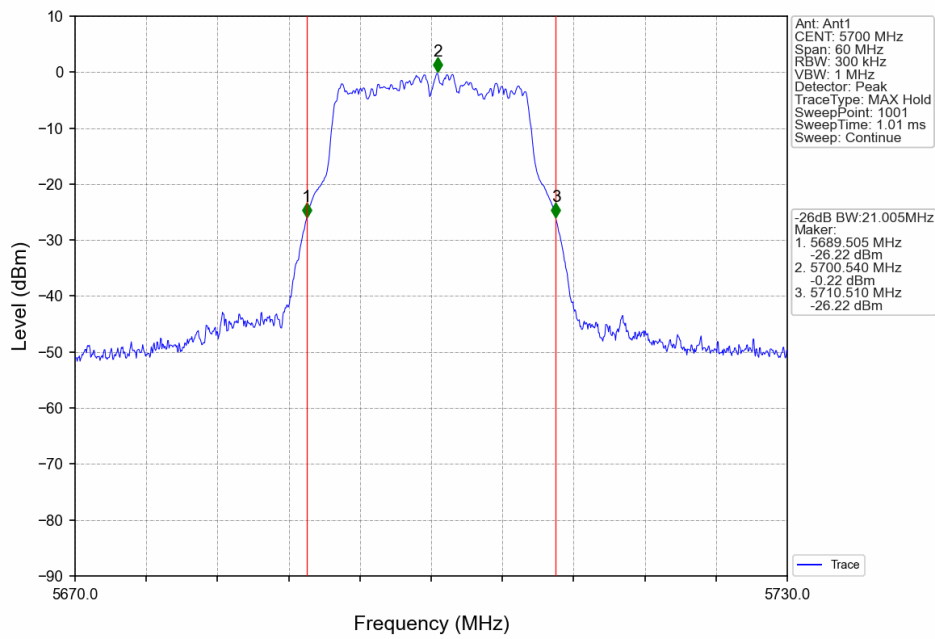

Appendix A1: 26dB Emission Bandwidth

Test Result

Mode	TX Type	Frequency (MHz)	26dB Bandwidth (MHz)		Verdict
			Result	Limit	
802.11a	SISO	5180	21.006	/	Pass
		5200	21.014	/	Pass
		5240	21.039	/	Pass
		5260	20.897	/	Pass
		5300	21.160	/	Pass
		5320	21.025	/	Pass
		5500	20.955	/	Pass
		5580	20.913	/	Pass
		5700	21.005	/	Pass
802.11n (HT20)	SISO	5720	21.474	/	Pass
		5180	21.378	/	Pass
		5200	21.470	/	Pass
		5240	21.495	/	Pass
		5260	21.473	/	Pass
		5300	21.621	/	Pass
		5320	21.457	/	Pass
		5500	21.477	/	Pass
		5580	21.570	/	Pass
802.11n (HT40)	SISO	5700	21.400	/	Pass
		5720	21.938	/	Pass
		5190	40.846	/	Pass
		5230	40.662	/	Pass
		5270	40.666	/	Pass
		5310	40.544	/	Pass
		5510	40.728	/	Pass
802.11ac (VHT20)	SISO	5550	40.707	/	Pass
		5670	40.717	/	Pass
		5710	41.320	/	Pass
		5180	21.306	/	Pass
		5200	21.436	/	Pass
		5240	21.291	/	Pass
		5260	21.176	/	Pass
		5300	21.405	/	Pass
		5320	21.138	/	Pass
802.11ac (VHT40)	SISO	5500	21.168	/	Pass
		5580	21.150	/	Pass
		5700	21.134	/	Pass
		5720	21.903	/	Pass
		5190	40.976	/	Pass
		5230	40.937	/	Pass
		5270	40.921	/	Pass
802.11ac (VHT80)	SISO	5310	40.939	/	Pass
		5510	40.870	/	Pass
		5550	40.863	/	Pass
		5670	40.898	/	Pass
		5710	41.156	/	Pass
		5210	81.138	/	Pass
802.11ac (VHT80)	SISO	5290	81.323	/	Pass
		5530	81.624	/	Pass
		5690	82.021	/	Pass

Test Graphs

802.11a_HCH_5240MHz_Ant1_NTNV

802.11a_LCH_5260MHz_Ant1_NTNV

802.11a_MCH_5300MHz_Ant1_NTNV

802.11a_HCH_5320MHz_Ant1_NTNV

802.11a_LCH_5500MHz_Ant1_NTNV

802.11a_MCH_5580MHz_Ant1_NTNV

802.11a_HCH_5700MHz_Ant1_NTNV

802.11a_HCH_5720MHz_Ant1_NTNV

802.11n(HT20)_LCH_5180MHz_Ant1_NTNV

802.11n(HT20)_MCH_5200MHz_Ant1_NTNV

802.11n(HT20)_HCH_5240MHz_Ant1_NTNV

802.11n(HT20)_LCH_5260MHz_Ant1_NTNV

802.11n(HT20)_MCH_5300MHz_Ant1_NTNV