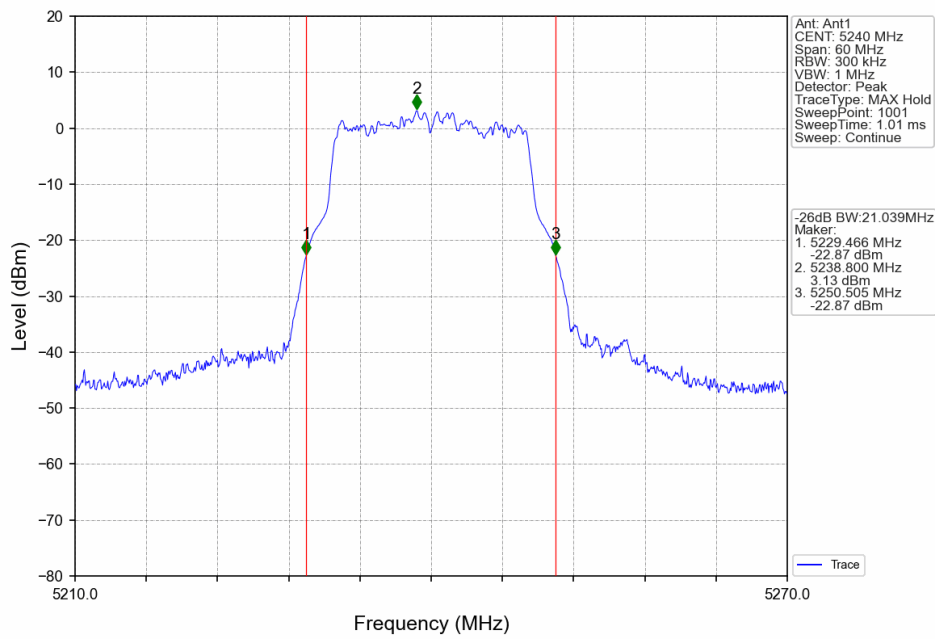

Appendix A1: 26dB Emission Bandwidth

Test Result

Mode	TX Type	Frequency (MHz)	26dB Bandwidth (MHz)		Verdict
			Result	Limit	
802.11a	SISO	5180	21.006	/	Pass
		5200	21.014	/	Pass
		5240	21.039	/	Pass
		5260	20.897	/	Pass
		5300	21.160	/	Pass
		5320	21.025	/	Pass
		5500	20.955	/	Pass
		5580	20.913	/	Pass
		5700	21.005	/	Pass
802.11n (HT20)	SISO	5720	21.474	/	Pass
		5180	21.378	/	Pass
		5200	21.470	/	Pass
		5240	21.495	/	Pass
		5260	21.473	/	Pass
		5300	21.621	/	Pass
		5320	21.457	/	Pass
		5500	21.477	/	Pass
		5580	21.570	/	Pass
802.11n (HT40)	SISO	5700	21.400	/	Pass
		5720	21.938	/	Pass
		5190	40.846	/	Pass
		5230	40.662	/	Pass
		5270	40.666	/	Pass
		5310	40.544	/	Pass
		5510	40.728	/	Pass
802.11ac (VHT20)	SISO	5550	40.707	/	Pass
		5670	40.717	/	Pass
		5710	41.320	/	Pass
		5180	21.306	/	Pass
		5200	21.436	/	Pass
		5240	21.291	/	Pass
		5260	21.176	/	Pass
		5300	21.405	/	Pass
		5320	21.138	/	Pass
802.11ac (VHT40)	SISO	5500	21.168	/	Pass
		5580	21.150	/	Pass
		5700	21.134	/	Pass
		5720	21.903	/	Pass
		5190	40.976	/	Pass
		5230	40.937	/	Pass
		5270	40.921	/	Pass
802.11ac (VHT80)	SISO	5310	40.939	/	Pass
		5510	40.870	/	Pass
		5550	40.863	/	Pass
		5670	40.898	/	Pass
		5710	41.156	/	Pass
		5210	81.138	/	Pass
802.11ac (VHT80)	SISO	5290	81.323	/	Pass
		5530	81.624	/	Pass
		5690	82.021	/	Pass

Test Graphs

802.11a_HCH_5240MHz_Ant1_NTNV

802.11a_LCH_5260MHz_Ant1_NTNV

802.11a_MCH_5300MHz_Ant1_NTNV

802.11a_HCH_5320MHz_Ant1_NTNV

802.11a_LCH_5500MHz_Ant1_NTNV

802.11a_MCH_5580MHz_Ant1_NTNV

802.11a_HCH_5700MHz_Ant1_NTNV