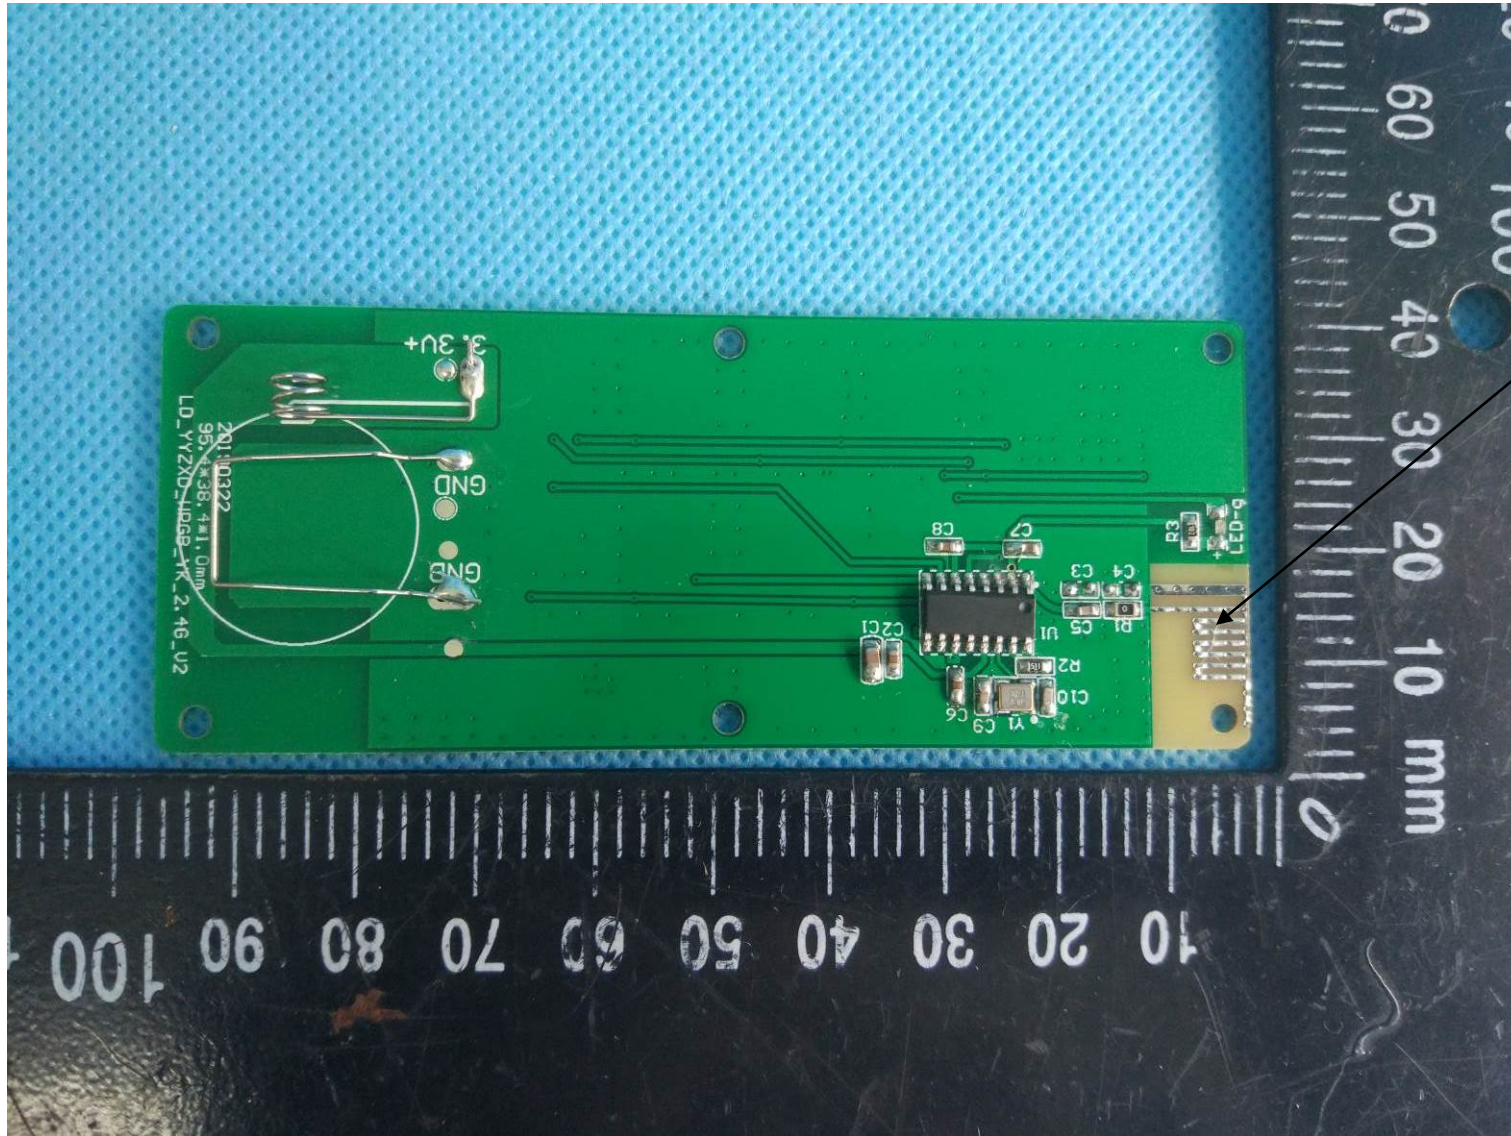

FCC ID: 2AEBHPIXEL-M

Antenna