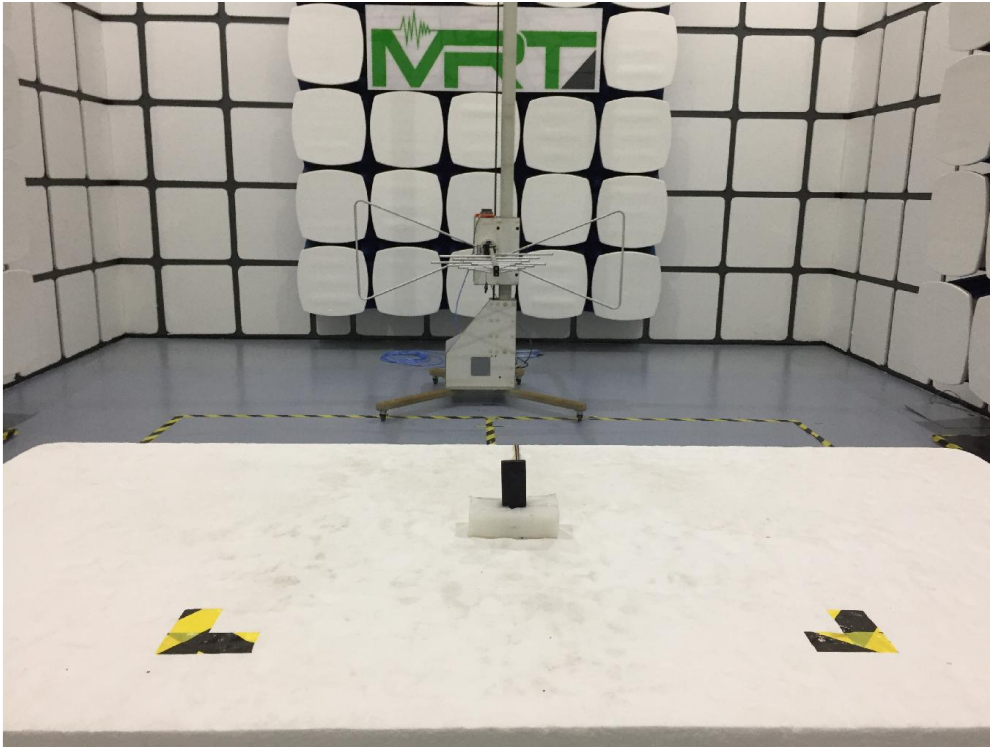

## Test Setup Photo

Description: Radiated Emission Test Setup for 30MHz ~ 1GHz

Description: Radiated Emission Test Setup for above 1GHz