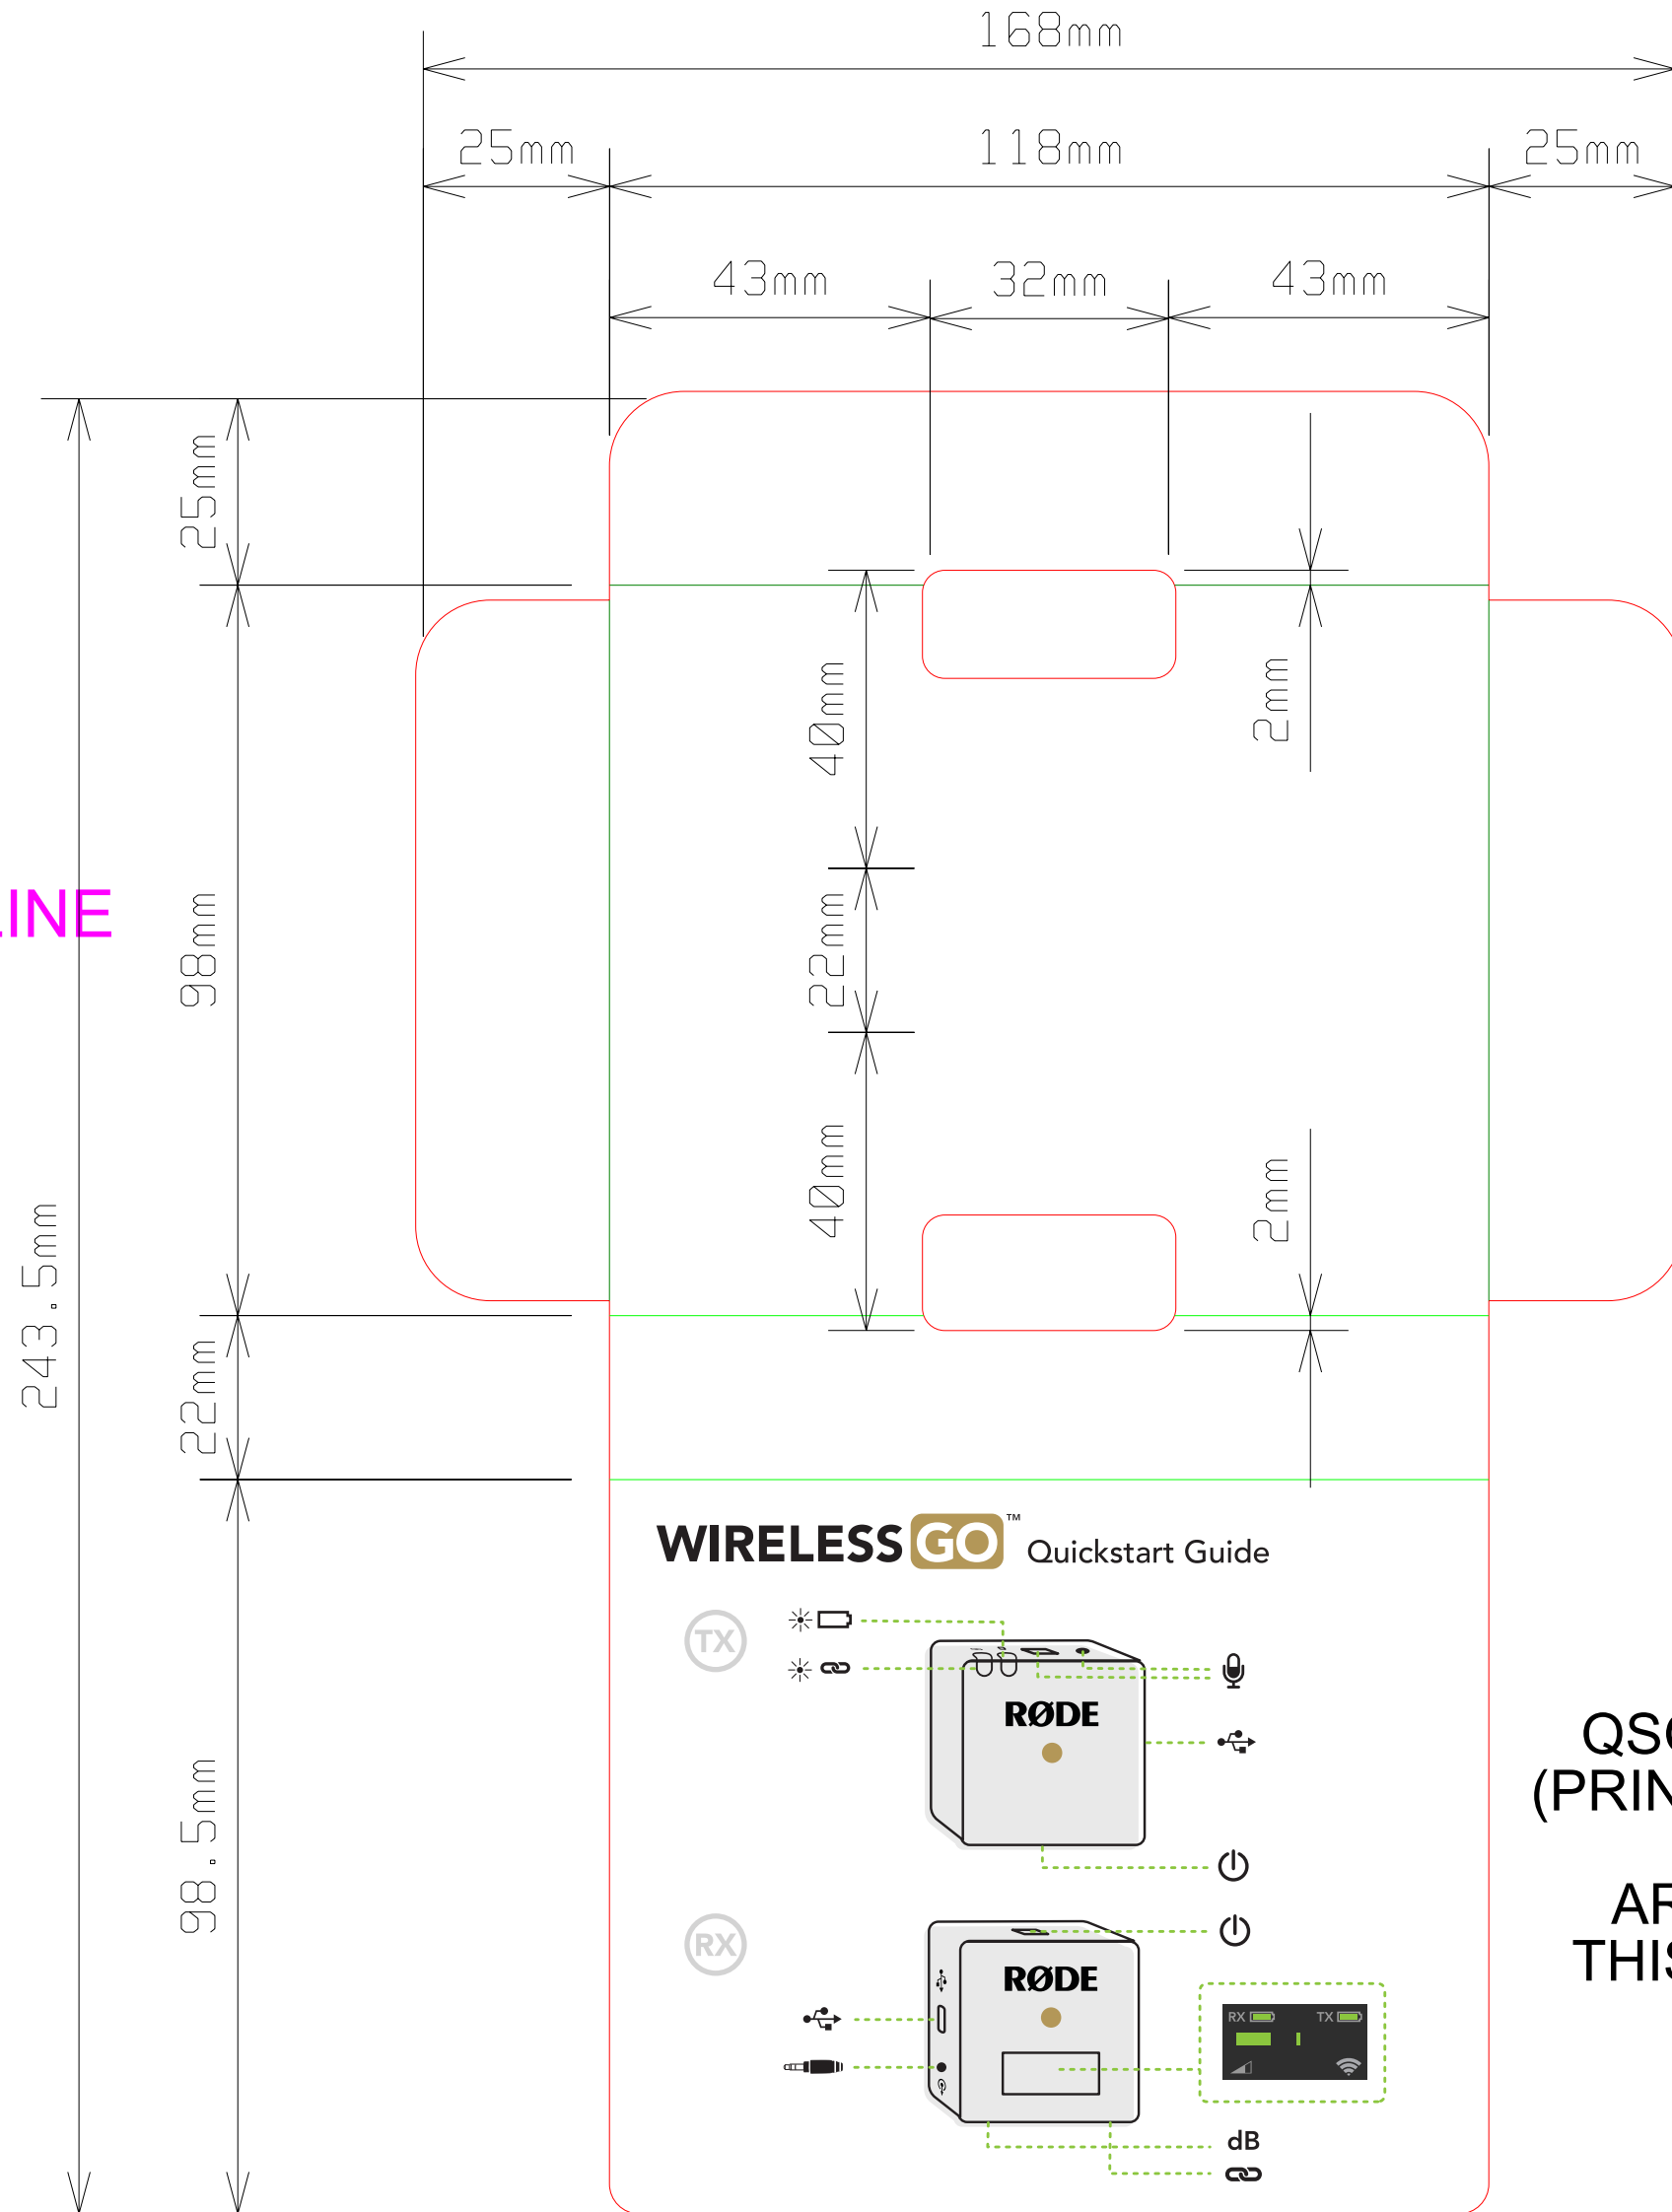

0927 - 0488 - 01 - 02
 WIRELESS GO QSG INSERT KNIFELINE
 (RODE VERSION)

DIMENSIONS: 244.5 x 170mm
 MATERIAL: 500um WHITE CARD
 PRINT: print 2 sides, 4 colour print

SUPPLY: glued flat
 UPDATED: 07-02-2019

QSG INSERT
 (PRINT SIDE UP)

ARTWORK
 THIS WAY UP

QSG INSERT
 (PRINT SIDE DOWN)
 ARTWORK
 THIS WAY UP