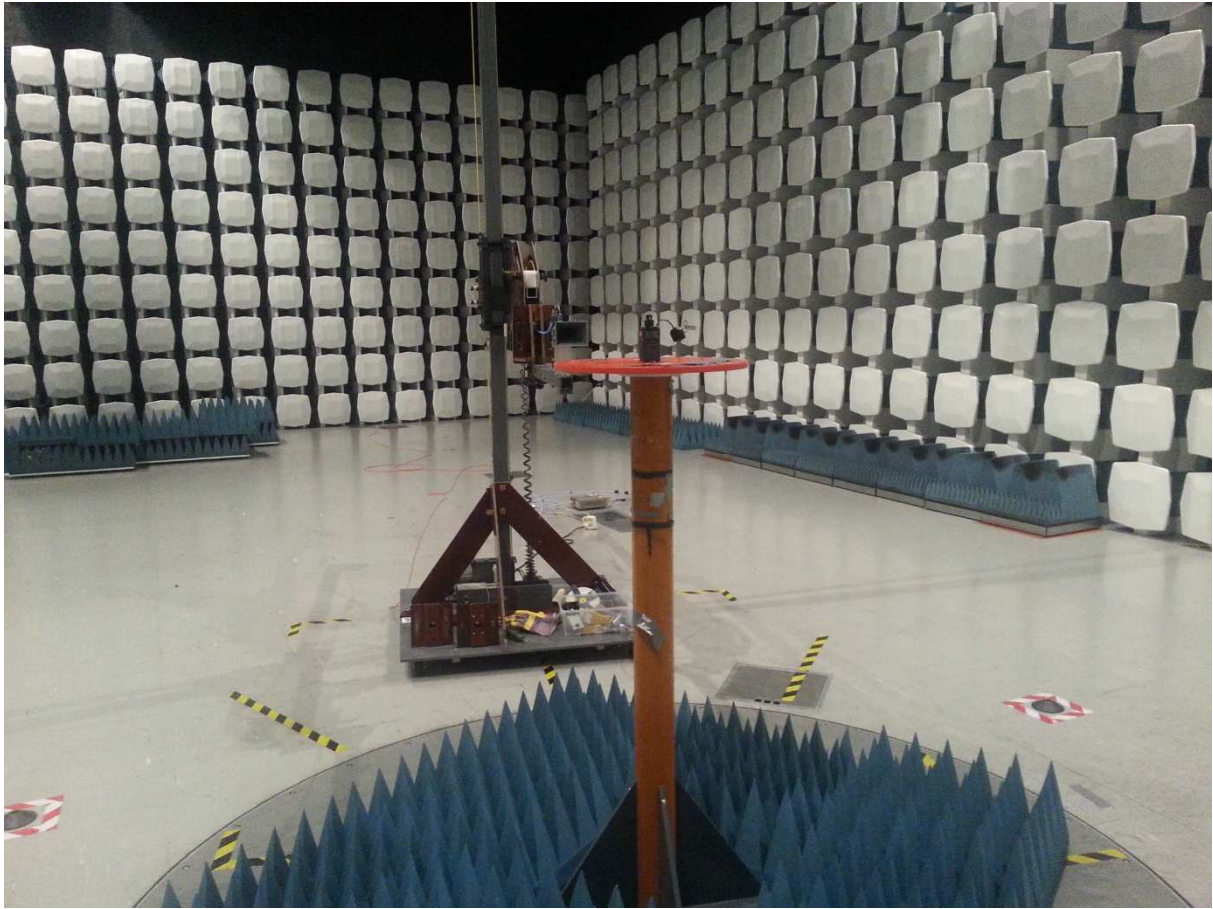

PHOTOS OF TEST SET-UP - RØDELink TX-XLR

Power-Line Conducted Emissions

Radiated Emissions, 30 - 1000 MHz, @3m

Radiated Emissions, 1 – 8.5 GHz, @3m

Radiated Emissions, 8.5 – 12 GHz, @1m