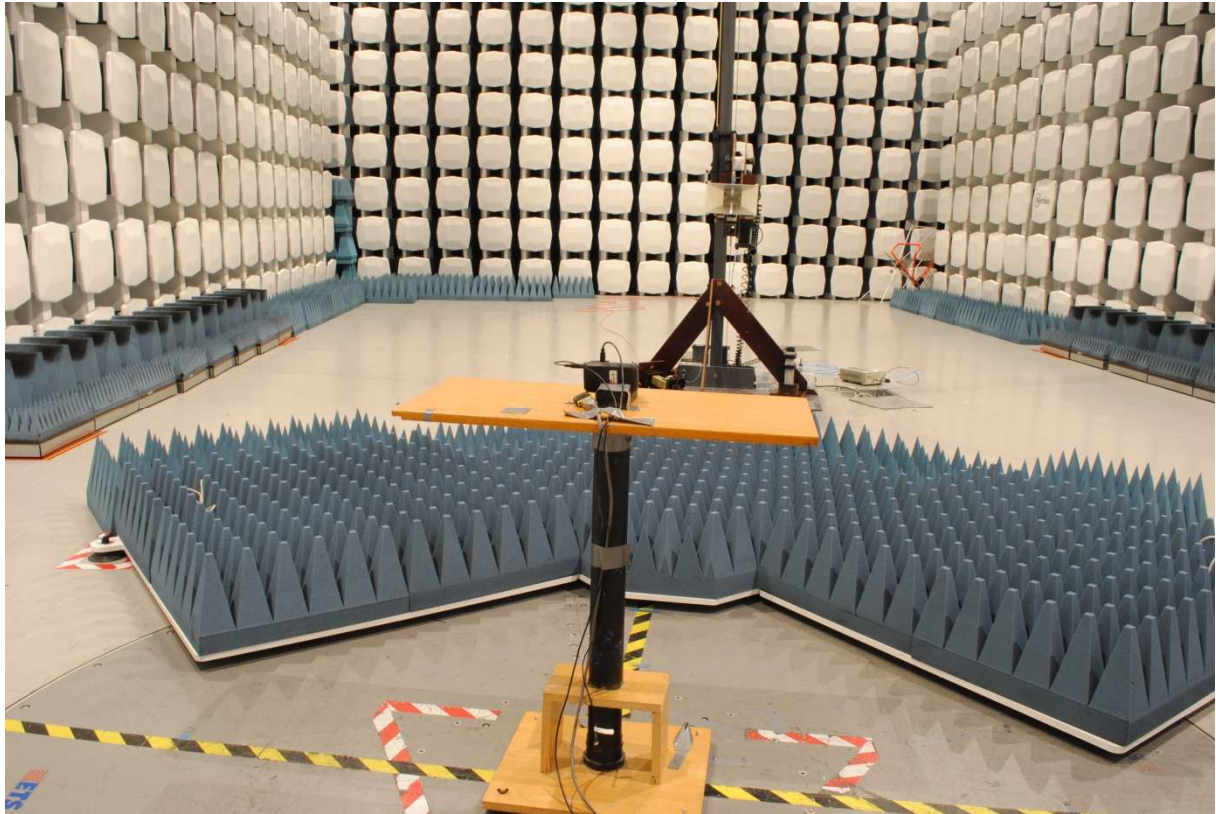

PHOTOS OF TEST SET-UP - RØDELink TX-BELT

Power-Line Conducted Emissions

Radiated Emissions, Less than 30MHz, 10m

Radiated Emissions, 30 - 1000 MHz, 3m

Radiated Emissions, 1 – 25 GHz, 3m & 1m