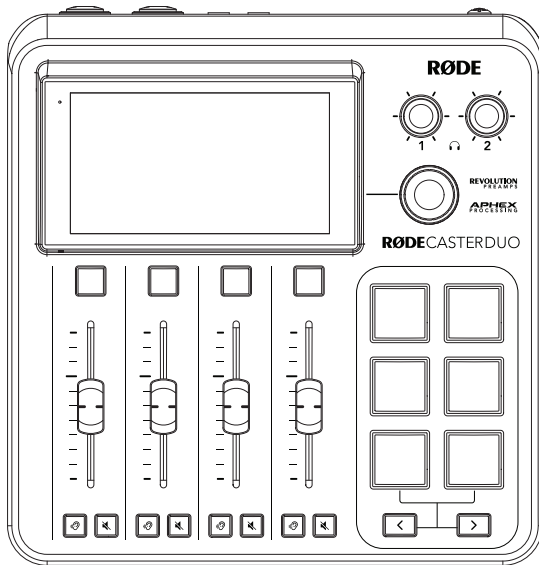

FCC ID and IC Label Location

60mm*30mm

FCC ID: 2AEAN-RCDUO
IC: 20091-RCDUO
HVIN: RODECASTER DUO

The Label is located at the back of the product.