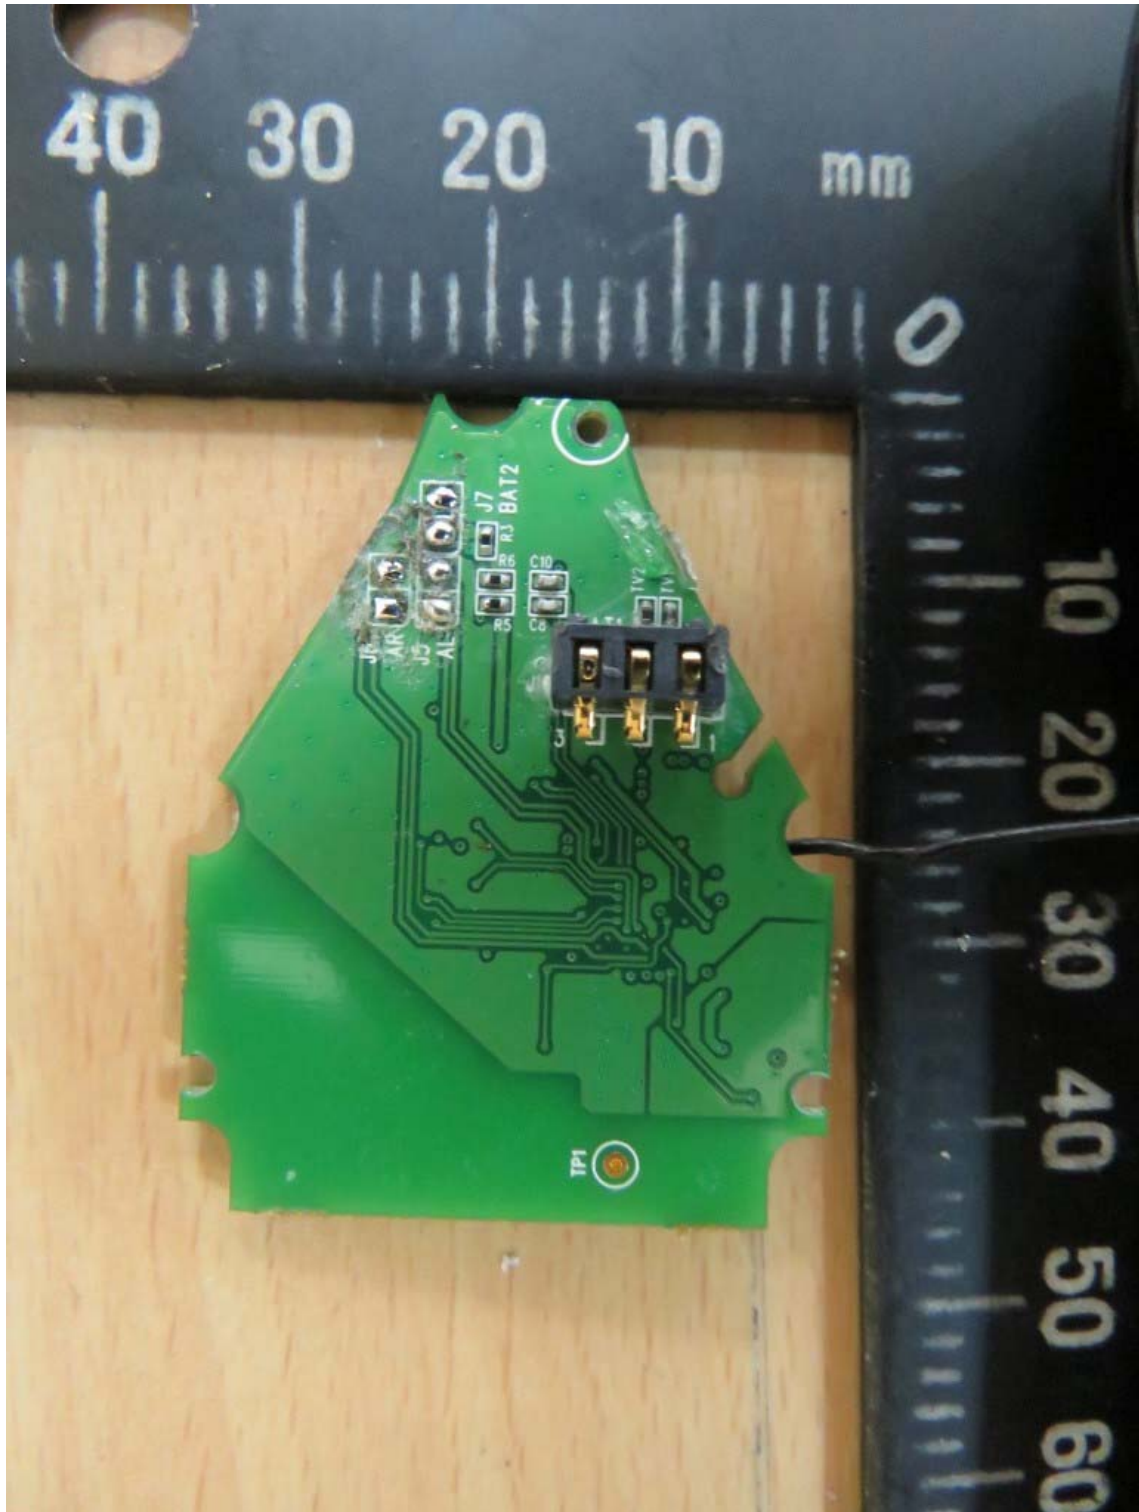

Worldwide Testing Services(Taiwan) Co., Ltd.

Registration number: W6M21801-17819-FCC
FCC ID: 2AEABMC1V2
IC: 12773A-MC1V2

Internal Photos

Registration number: W6M21801-17819-FCC
FCC ID: 2AEABMC1V2
IC: 12773A-MC1V2

Registration number: W6M21801-17819-FCC
FCC ID: 2AEABMC1V2
IC: 12773A-MC1V2

Registration number: W6M21801-17819-FCC
FCC ID: 2AEABMC1V2
IC: 12773A-MC1V2

Registration number: W6M21801-17819-FCC
FCC ID: 2AEABMC1V2
IC: 12773A-MC1V2