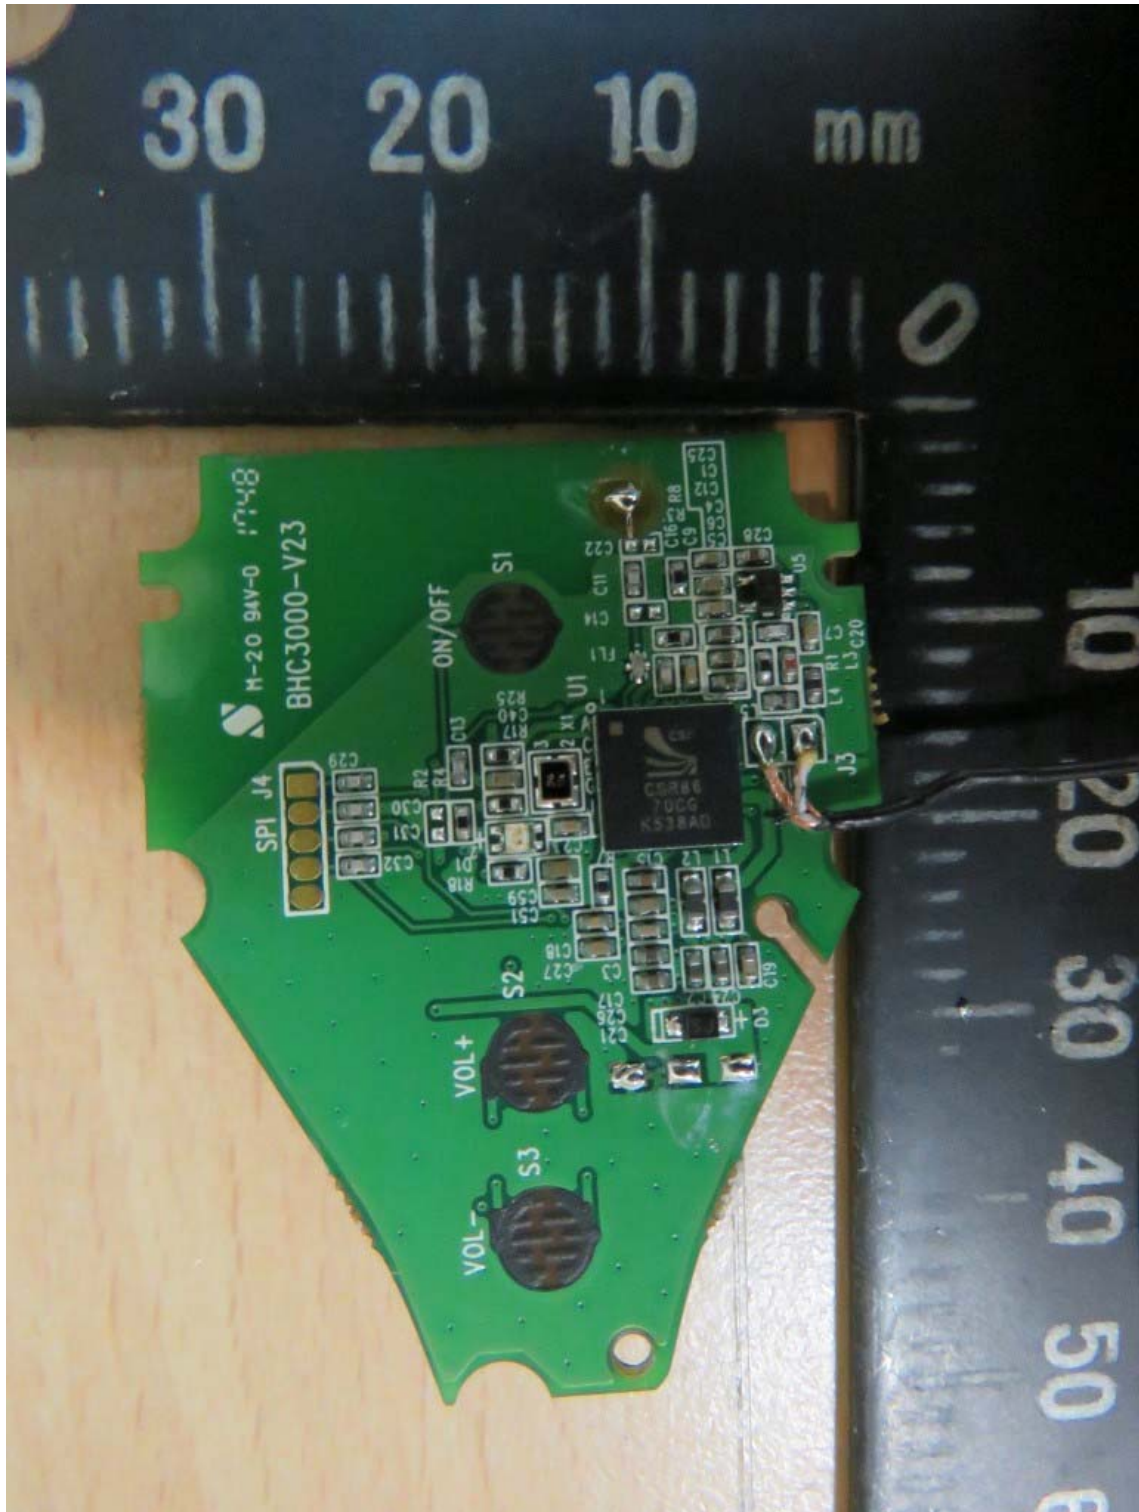

Worldwide Testing Services(Taiwan) Co., Ltd.

Registration number: W6M21801-17819-FCC
FCC ID: 2AEABMC1V2
IC: 12773A-MC1V2

Internal Photos

Registration number: W6M21801-17819-FCC
FCC ID: 2AEABMC1V2
IC: 12773A-MC1V2

Registration number: W6M21801-17819-FCC
FCC ID: 2AEABMC1V2
IC: 12773A-MC1V2

Registration number: W6M21801-17819-FCC
FCC ID: 2AEABMC1V2
IC: 12773A-MC1V2

Registration number: W6M21801-17819-FCC
FCC ID: 2AEABMC1V2
IC: 12773A-MC1V2