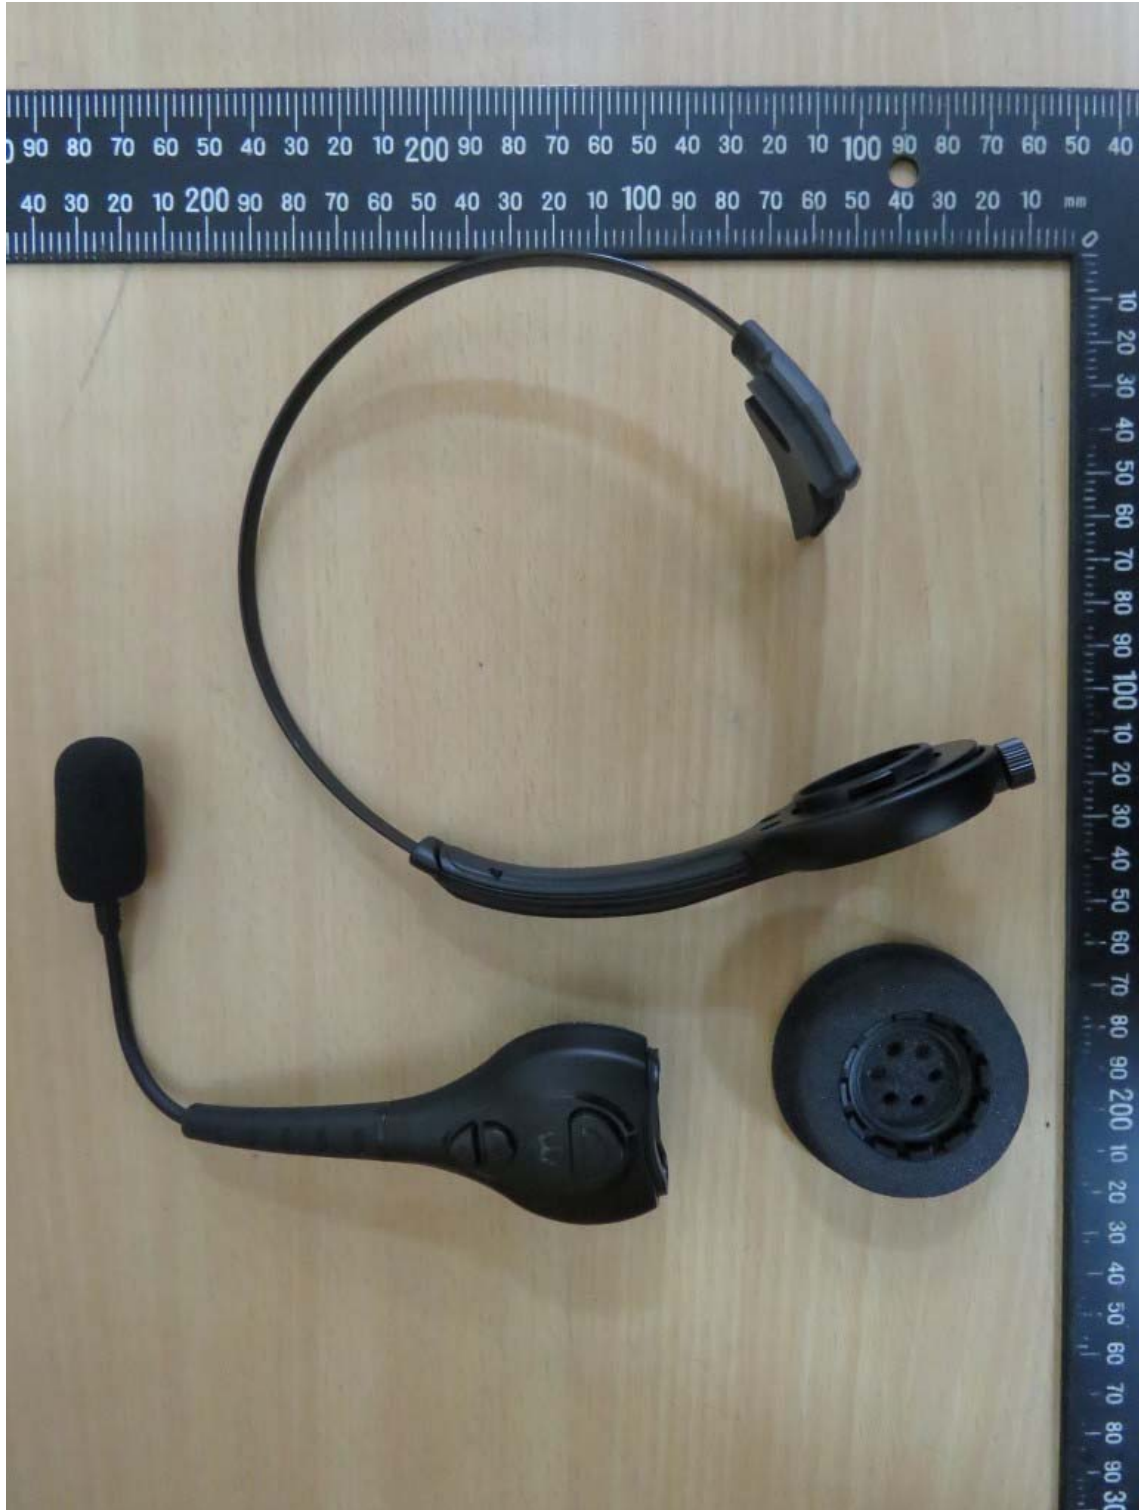

Worldwide Testing Services(Taiwan) Co., Ltd.

Registration number: W6M21801-17819-FCC
FCC ID: 2AEABMC1V2
IC: 12773A-MC1V2

Internal Photos

Registration number: W6M21801-17819-FCC
FCC ID: 2AEABMC1V2
IC: 12773A-MC1V2