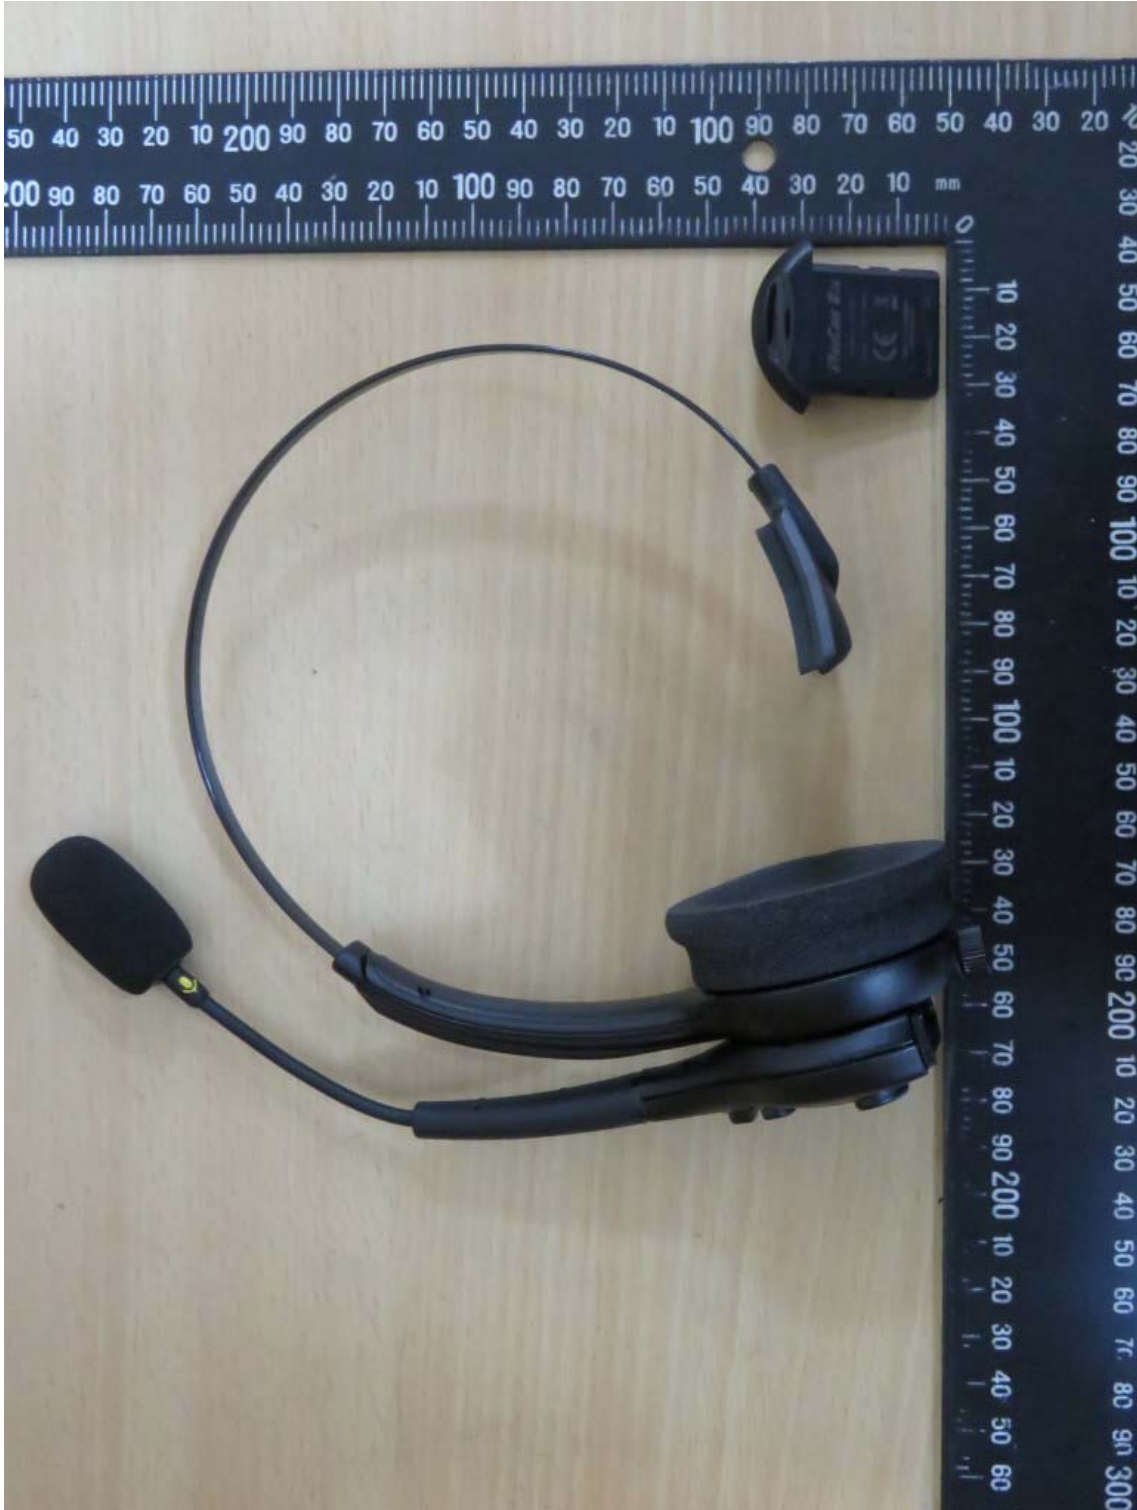

Worldwide Testing Services(Taiwan) Co., Ltd.

Registration number: W6M21801-17819-FCC
FCC ID: 2AEABMC1V2
IC: 12773A-MC1V2

Internal Photos

Registration number: W6M21801-17819-FCC
FCC ID: 2AEABMC1V2
IC: 12773A-MC1V2