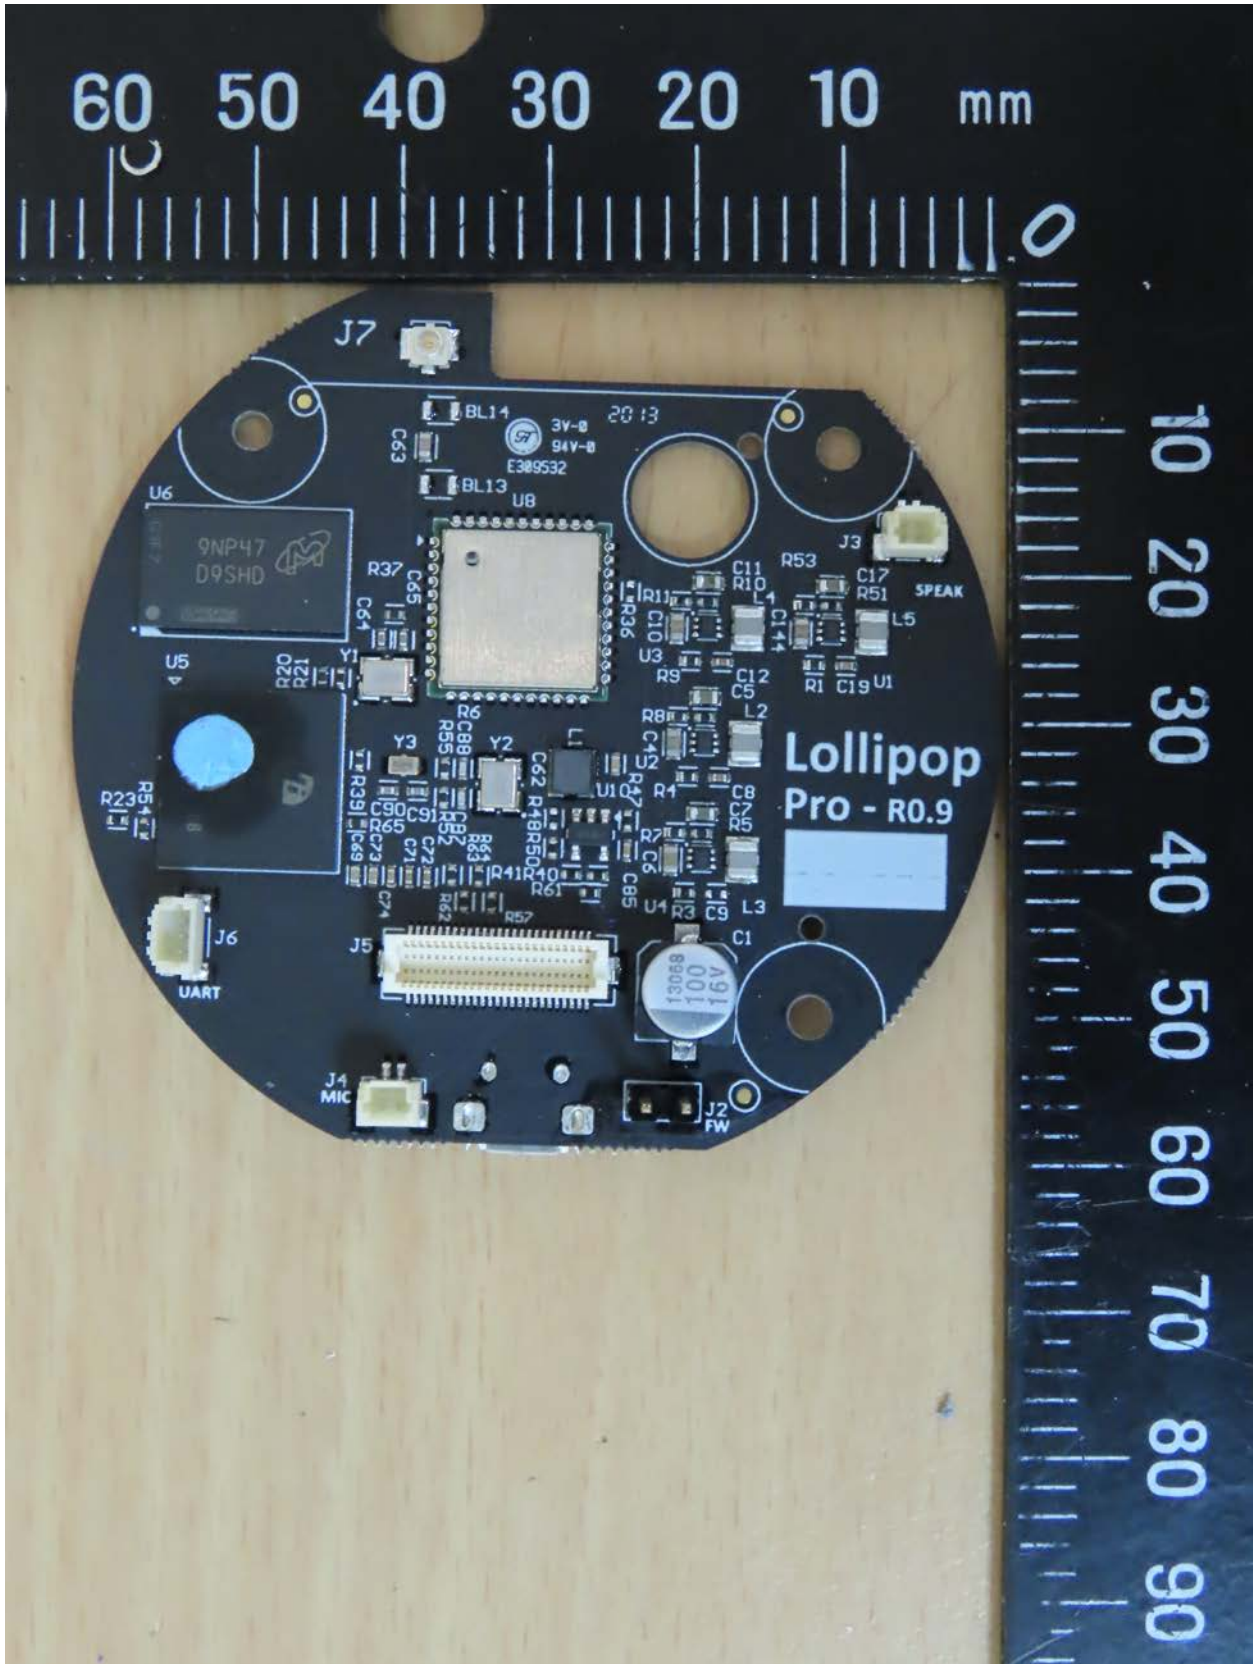

Registration number: W6M22003-19765-FCC
FCC ID: 2AE92CABC-LOL03