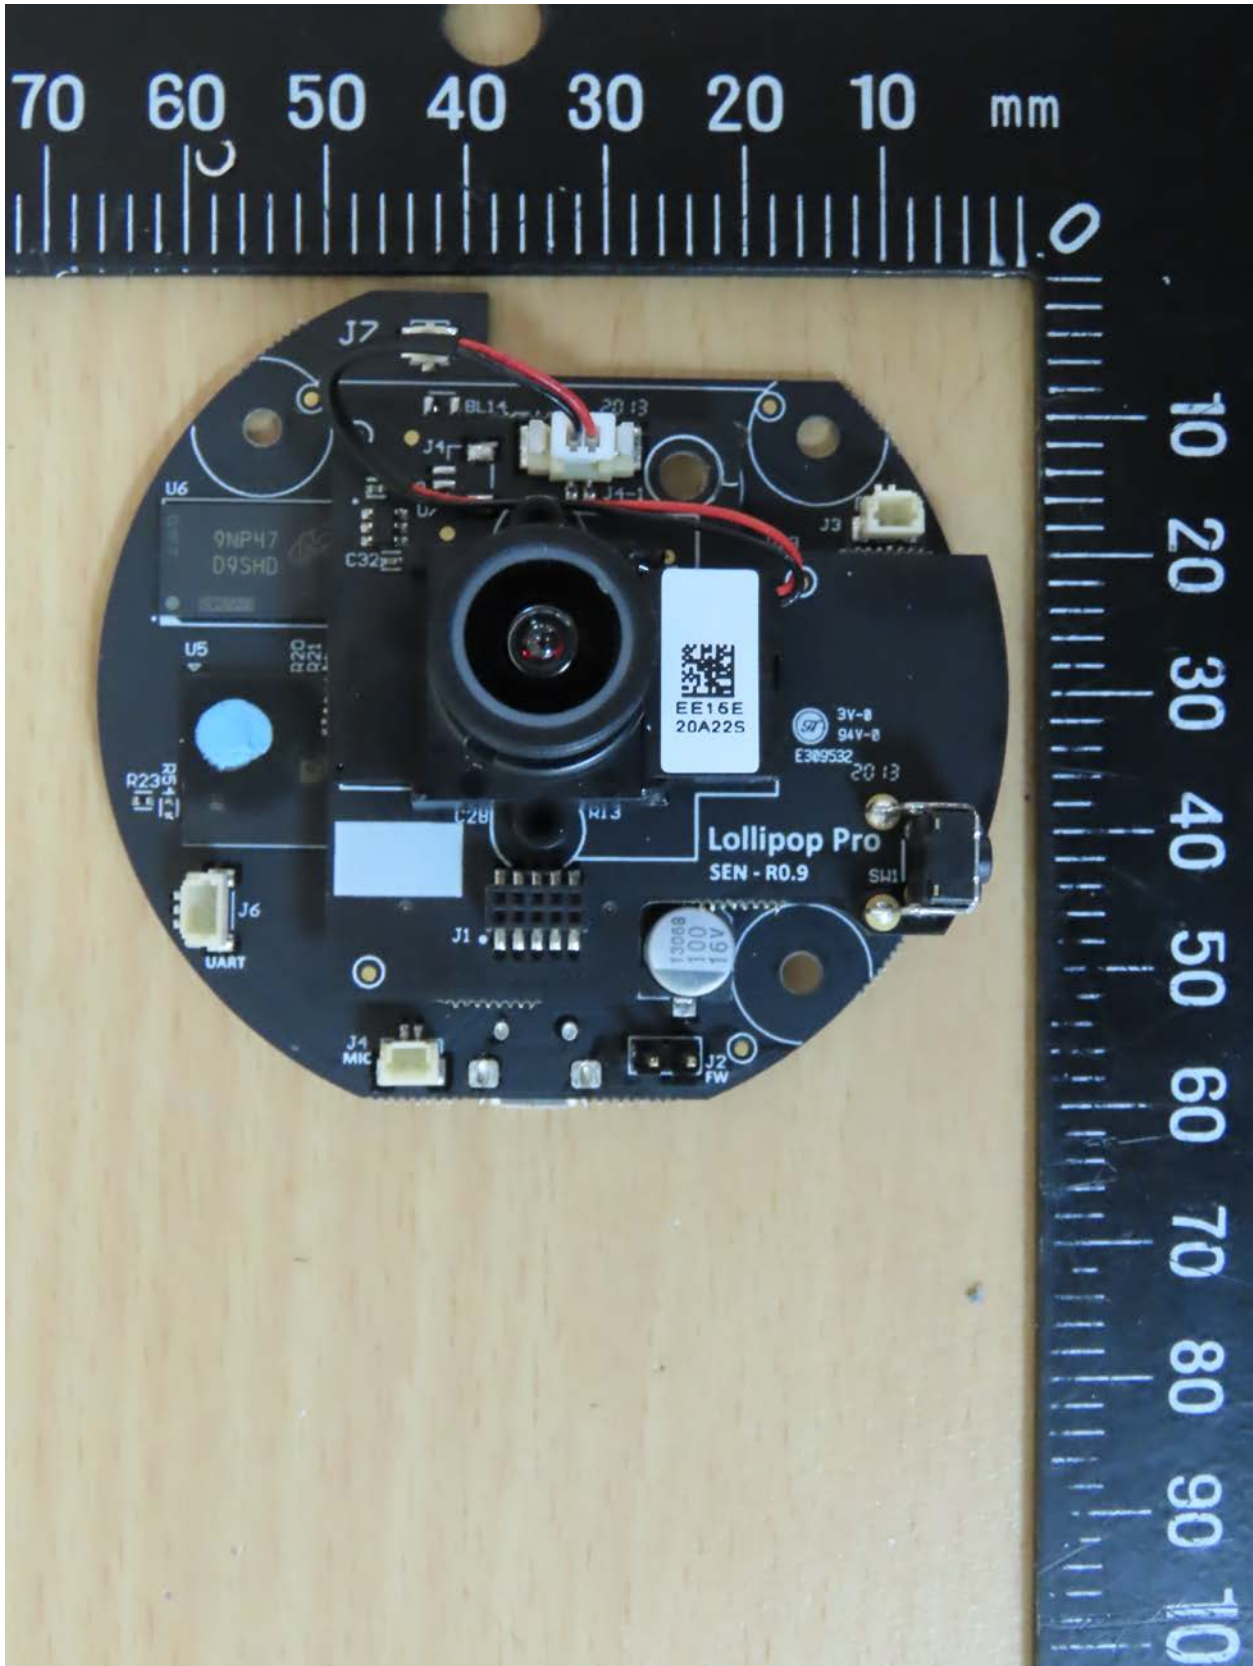

Registration number: W6M22003-19765-FCC
FCC ID: 2AE92CABC-LOL03