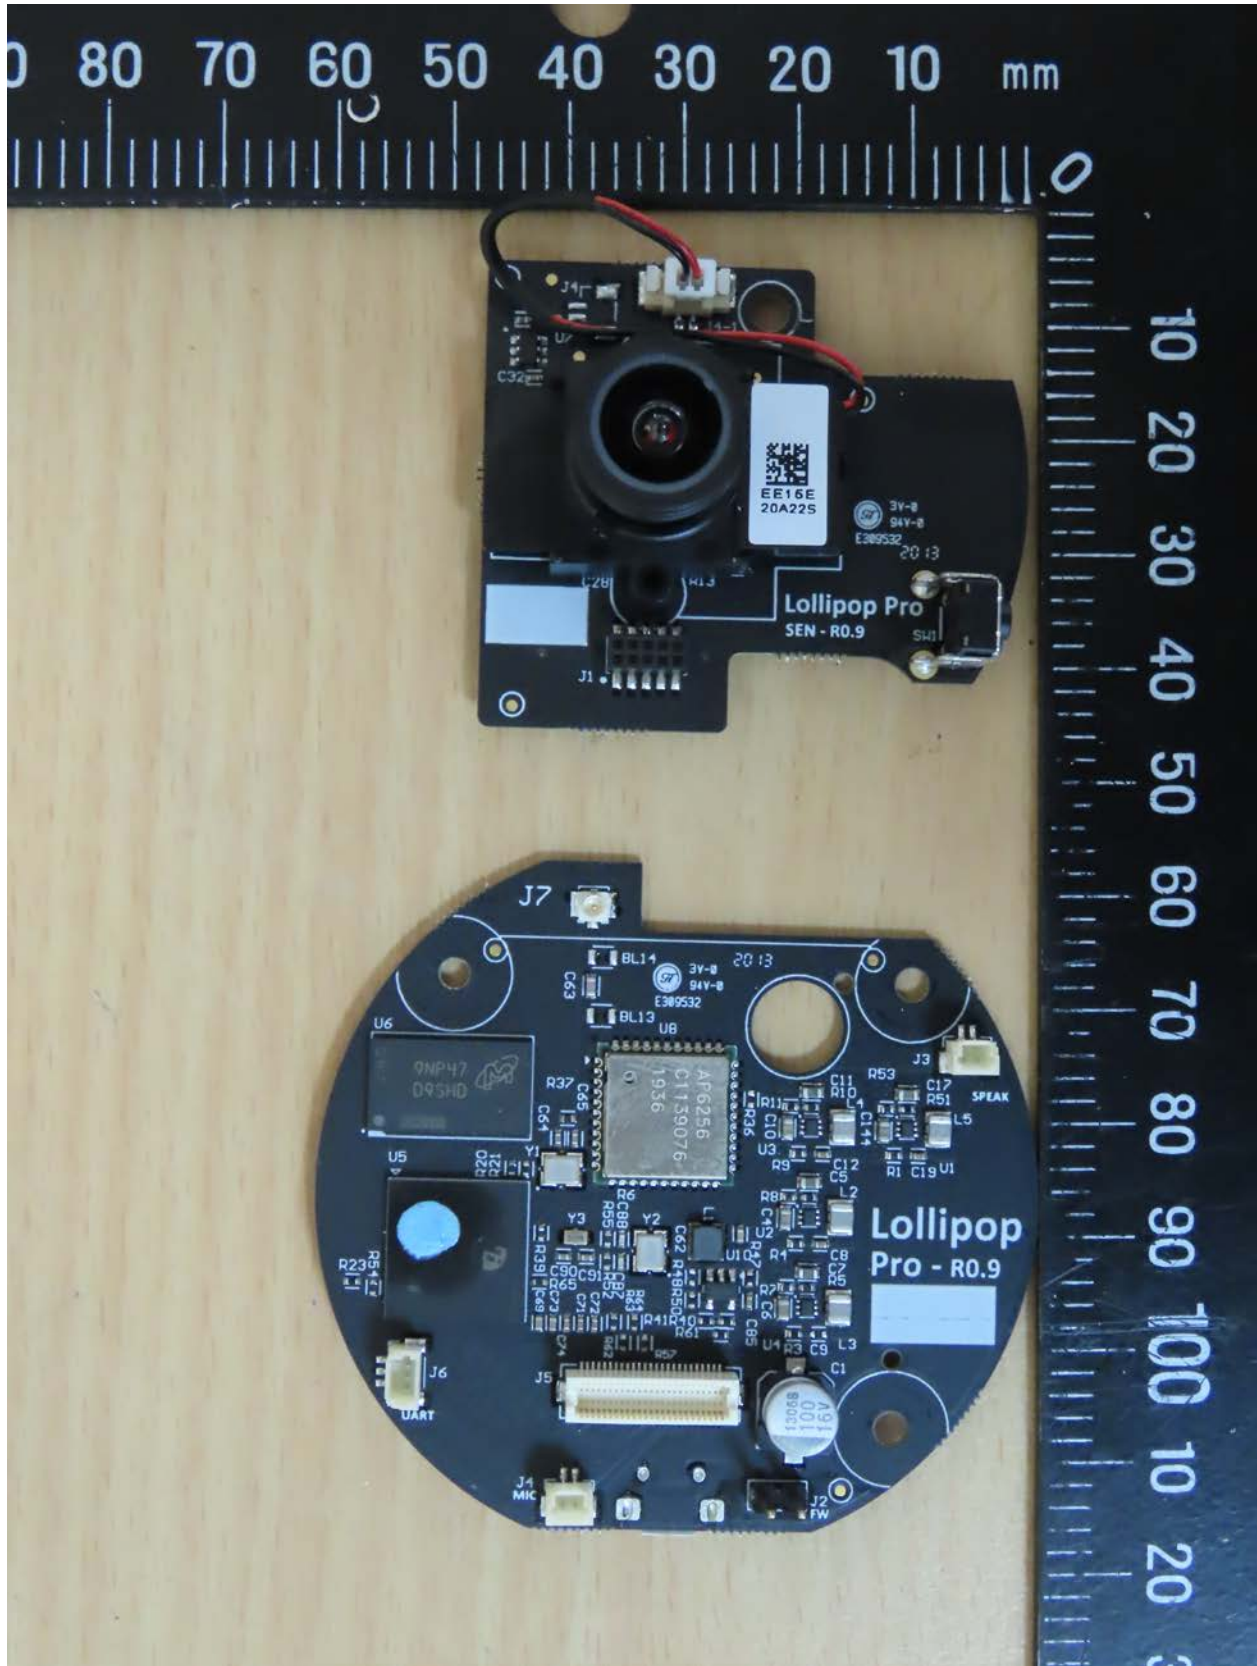

Registration number: W6M22003-19765-FCC
FCC ID: 2AE92CABC-LOL03