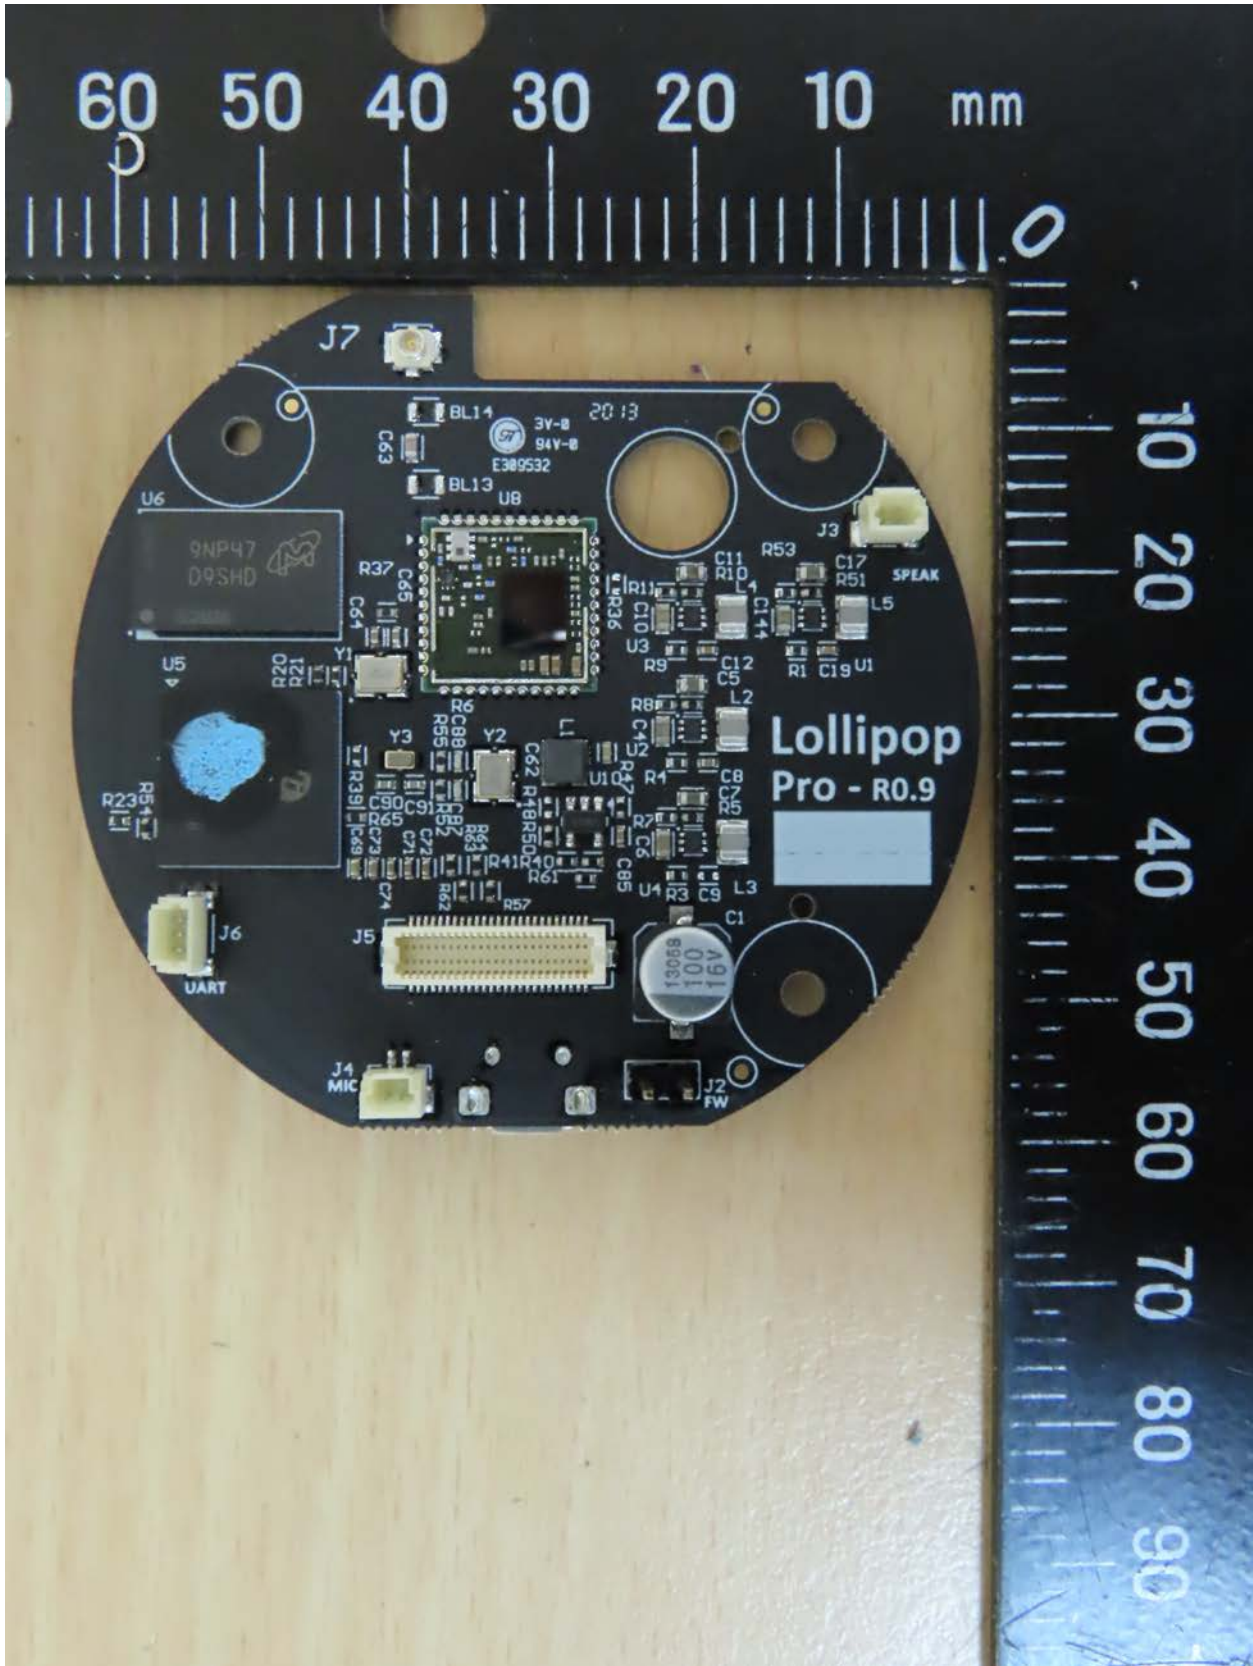

Registration number: W6M22003-19765-FCC
FCC ID: 2AE92CABC-LOL03