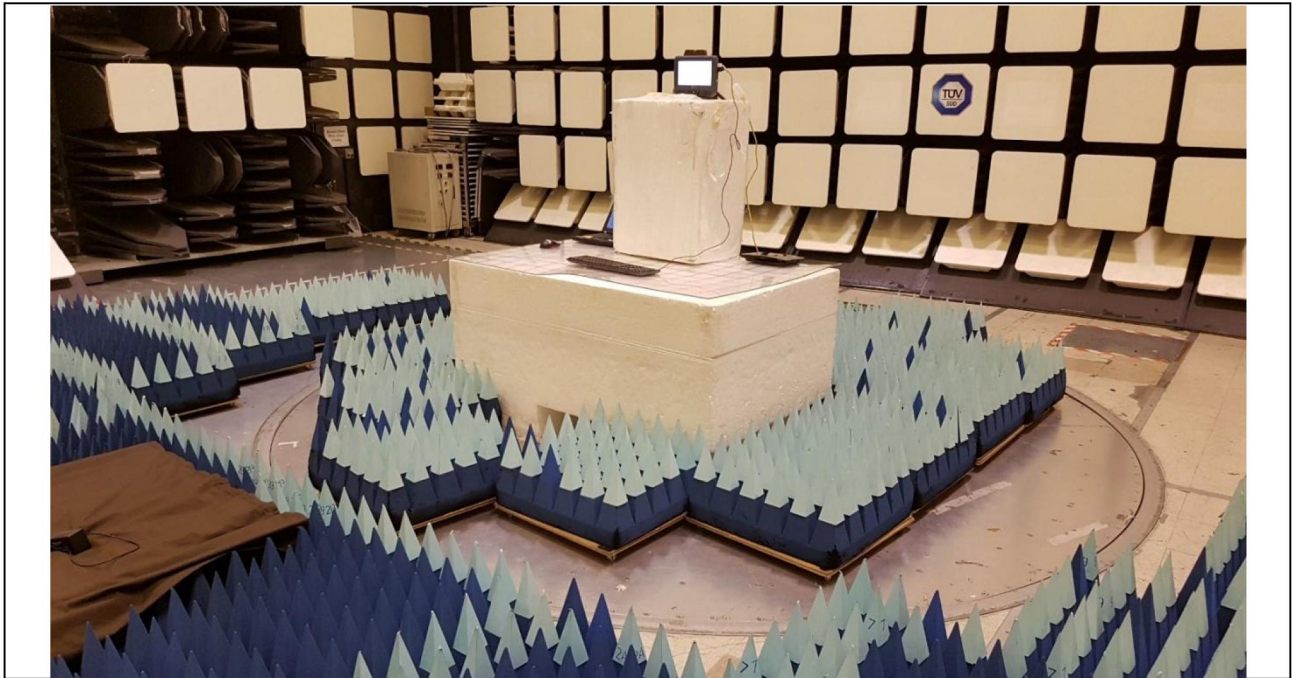

3 Photographs

TEST SETUP (30MHz to 1GHz)

Radiated Emissions (Spurious Emissions Inclusive Restricted Bands Requirement) Test Setup (Front View)

Radiated Emissions (Spurious Emissions Inclusive Restricted Bands Requirement) Test Setup (Rear View)

TEST SETUP (Above 1GHz)

Radiated Emissions (Spurious Emissions Inclusive Restricted Bands Requirement) Test Setup (Front View)

Radiated Emissions (Spurious Emissions Inclusive Restricted Bands Requirement) Test Setup (Rear View)

TEST SETUP

Maximum Peak Power Test Setup

Band Edge Compliance (Radiated) Test Setup