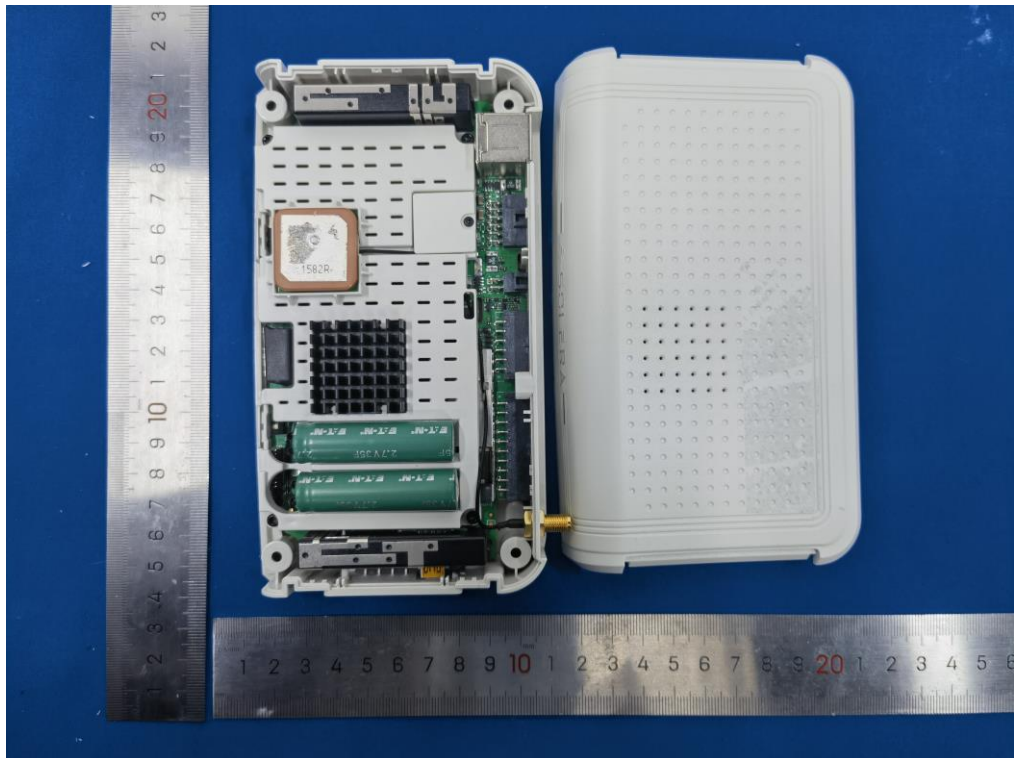

1 Photographs - EUT Constructional Details

Model No.(EUT): CV90-JE305

FCC ID: 2AE8Z-STR01

ANT location