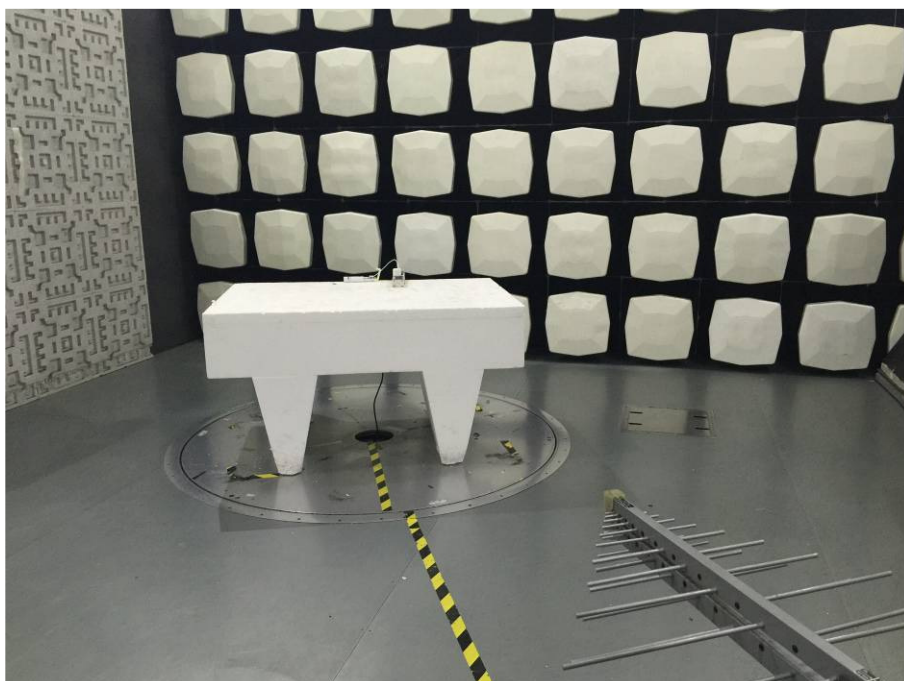

# 1 Photographs - EUT Test Setup

Test model No.: White color: HLMPIO120WH

## 1.1 Conducted Emission

## 1.2 Radiated Emission

### 1.3 Radiated Spurious Emission