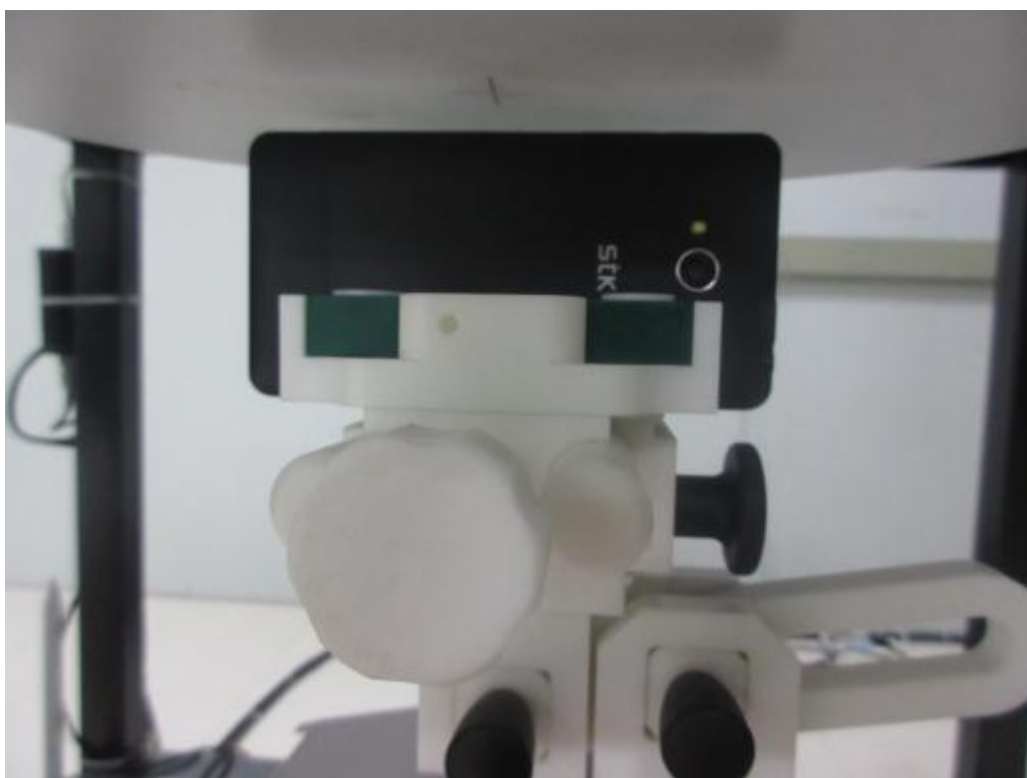

# 1. TEST SETUP PHOTOGRAPHS

Photograph of the depth in the Head Phantom

Photograph of the depth in the Body Phantom

**Head Setup Photo (Left cheek)**

**Head Setup Photo (Left Tilt)**

**Head Setup Photo (Right Cheek)**

**Head Setup Photo (Right Tilt)**

**10mm body-worn Back Side Setup Photo (hotspot) – GSM/UMTS**

**10mm body-worn Front Side Setup Photo(hotspot)**

**10mm body-worn Right Side Setup Photo(hotspot)**

**10mm body-worn Left Side Setup Photo(hotspot)**

**10mm body-worn Top Side Setup Photo(hotspot)**