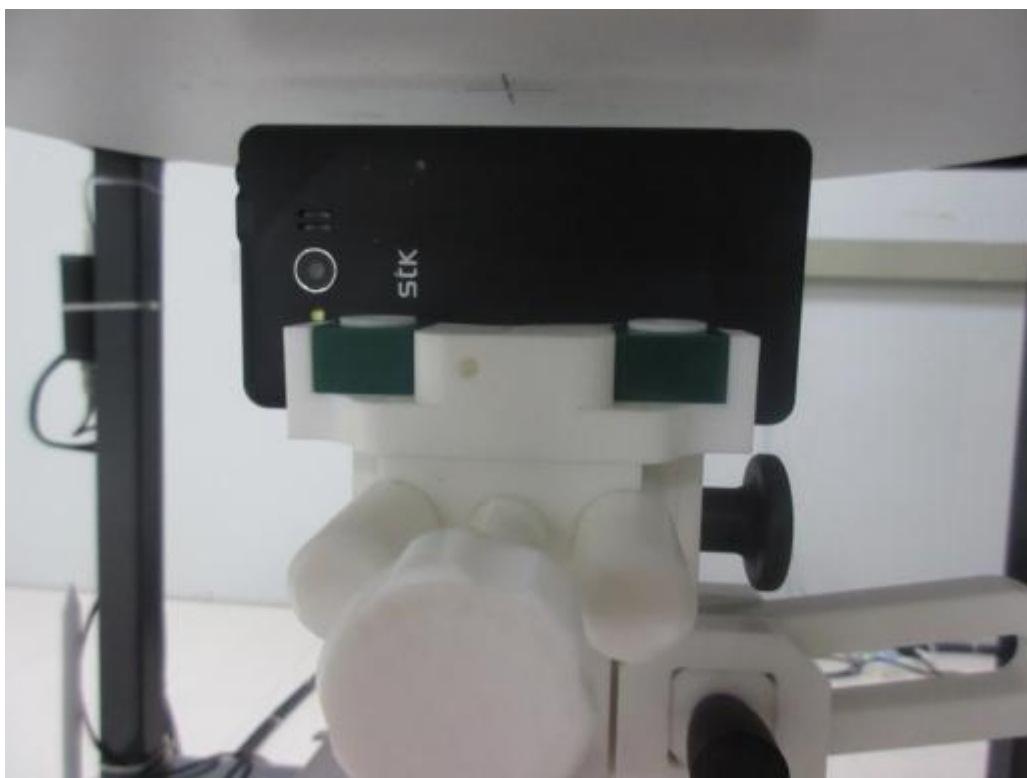

# 1. TEST SETUP PHOTOGRAPHS

Photograph of the depth in the Head Phantom

Photograph of the depth in the Body Phantom

**Head Setup Photo (Left cheek)**

**Head Setup Photo (Left Tilt)**

**Head Setup Photo (Right Cheek)**

**Head Setup Photo (Right Tilt)**

**10mm body-worn Back Side Setup Photo (hotspot) – GSM/UMTS**

**10mm body-worn Front Side Setup Photo(hotspot)**

**10mm body-worn Right Side Setup Photo(hotspot)**

**10mm body-worn Left Side Setup Photo(hotspot)**

**10mm body-worn Top Side Setup Photo(hotspot)**