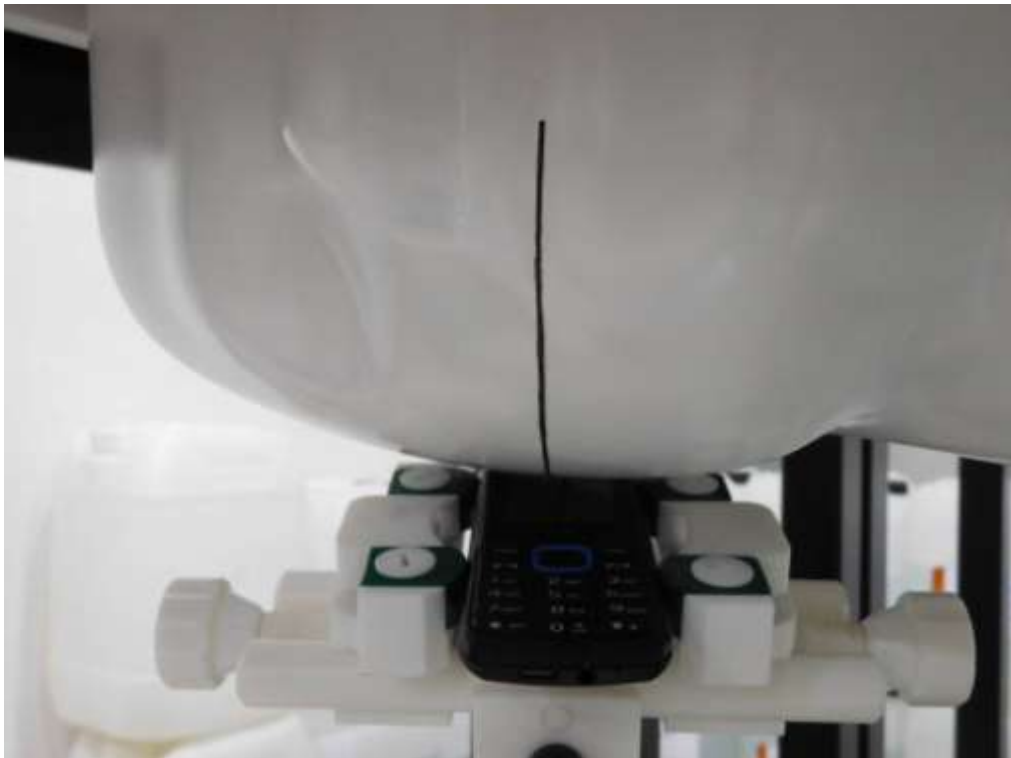

R45i_SAR Setup photo

Right Touch

Right Tilt

Left Touch

Left Tilt

Body Front side(separation distance is 10mm)

Body Back side(separation distance is 10mm)