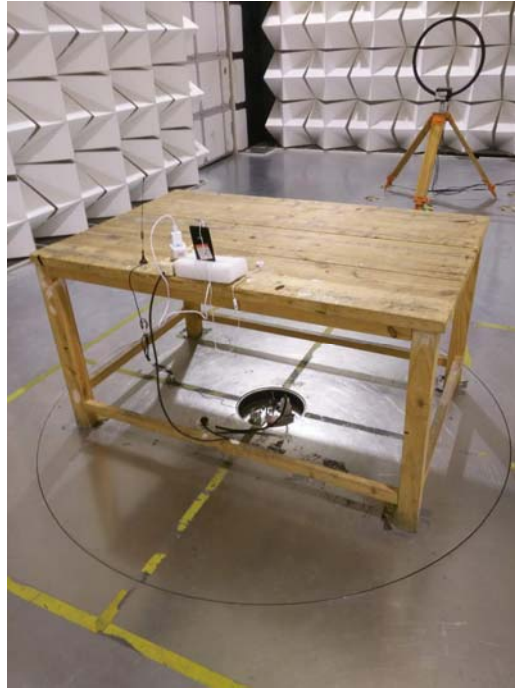

Appendix WTS17S0476389E_Photo

2G/3G/4G Setup photo Model LIFE 8 FCC ID: 2AE7RSTKLIFE8

Photograph - Spurious Emissions Radiated Test Setup

Below 30MHz Test Site 2#

For 30MHz-1000MHz Test Site 2#

Appendix WTS17S0476389E_Photo