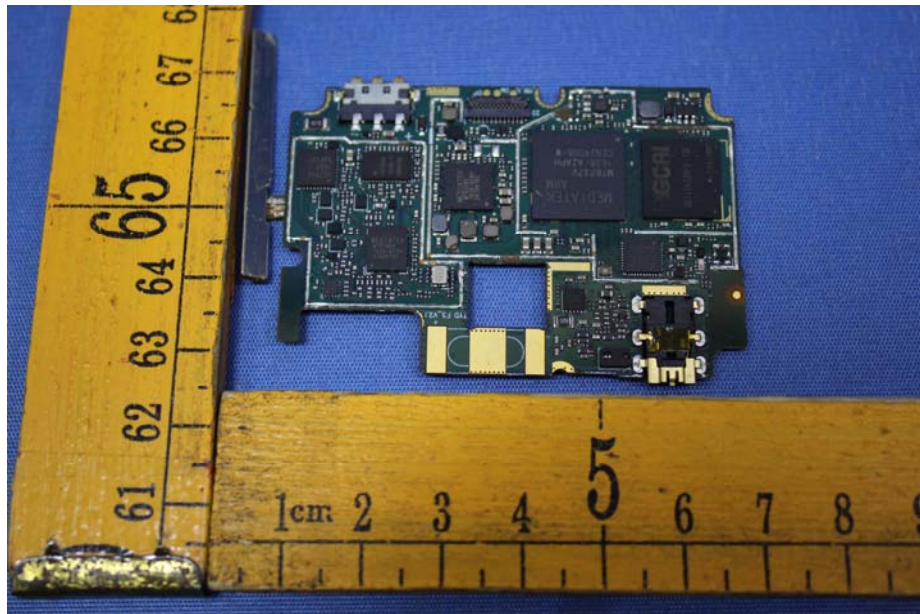

Appendix WTS17S0476389E_Photo