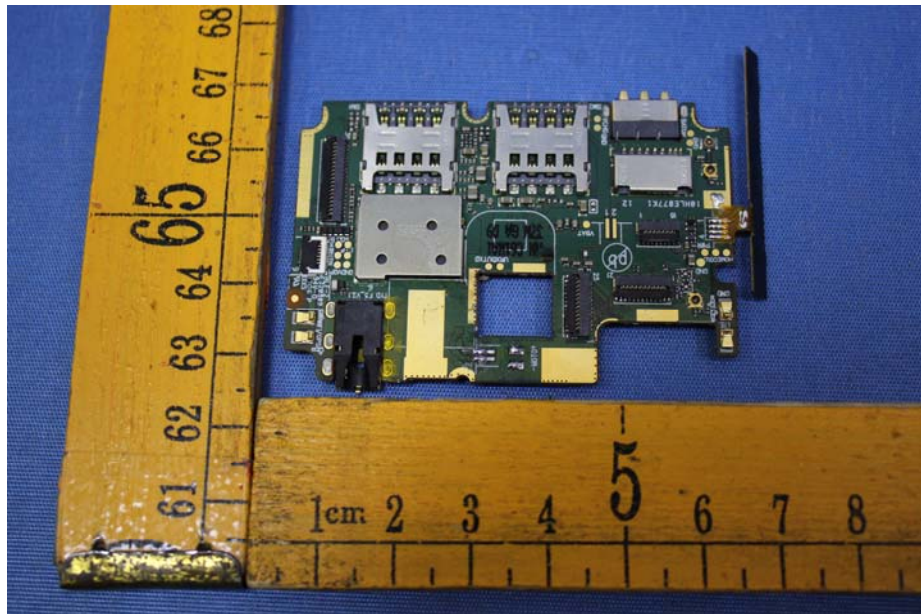

Appendix WTS17S0476389E_Photo