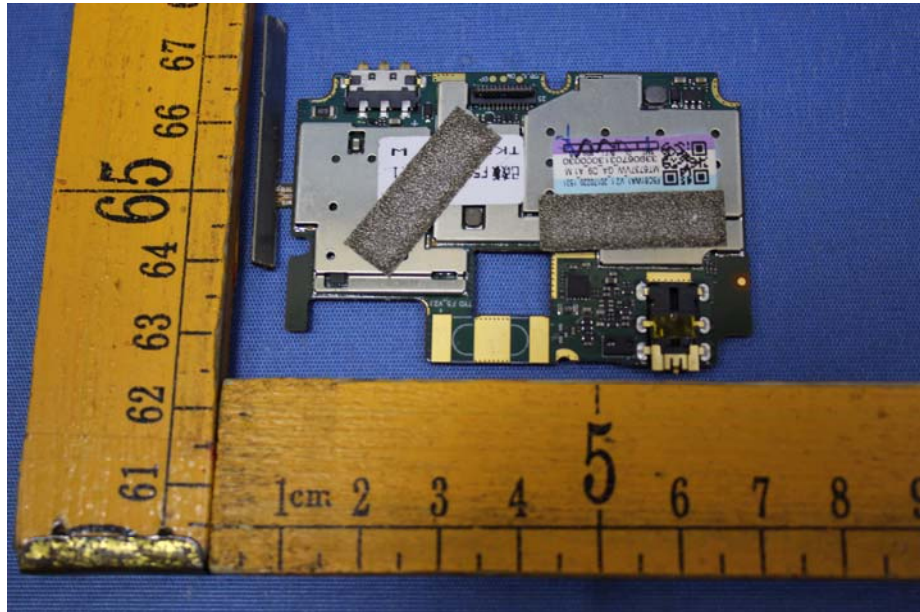

Appendix WTS17S0476389E_Photo