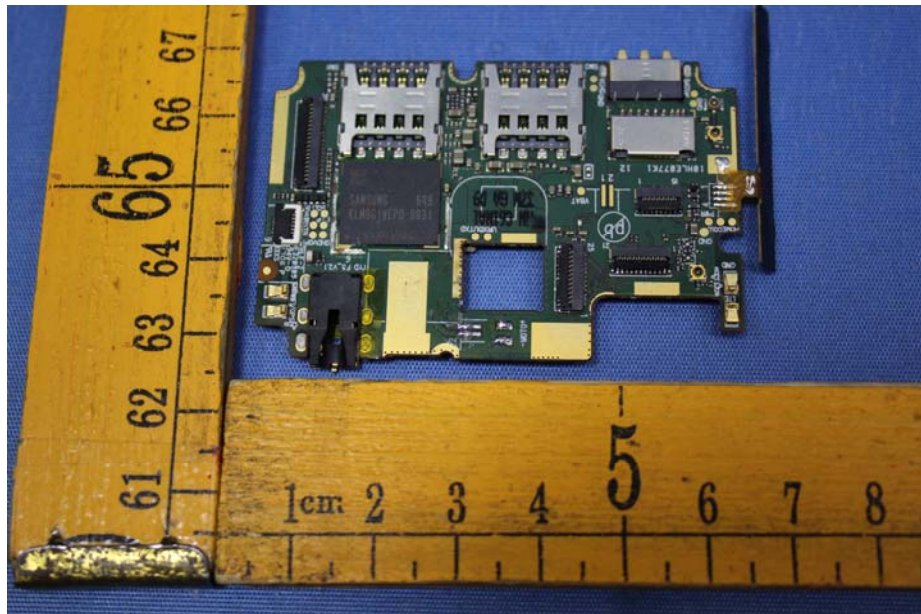

Appendix WTS17S0476389E_Photo